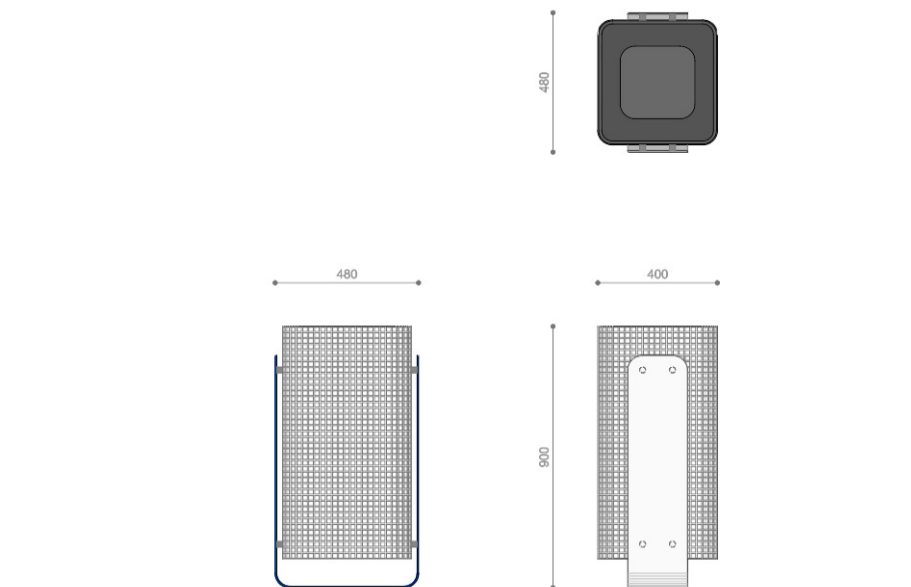

# LITTER BINS

LITTER BIN OUTDOOR

## BRUCO BY MOBILIARIO SOSTENIBILE FOR JANE HAMLEY WELLS

Measurement in Millimeters

Jane Hamley Wells

800 930 1990 toll free  
www.janehamleywells.com  
info@janehamleywells.com