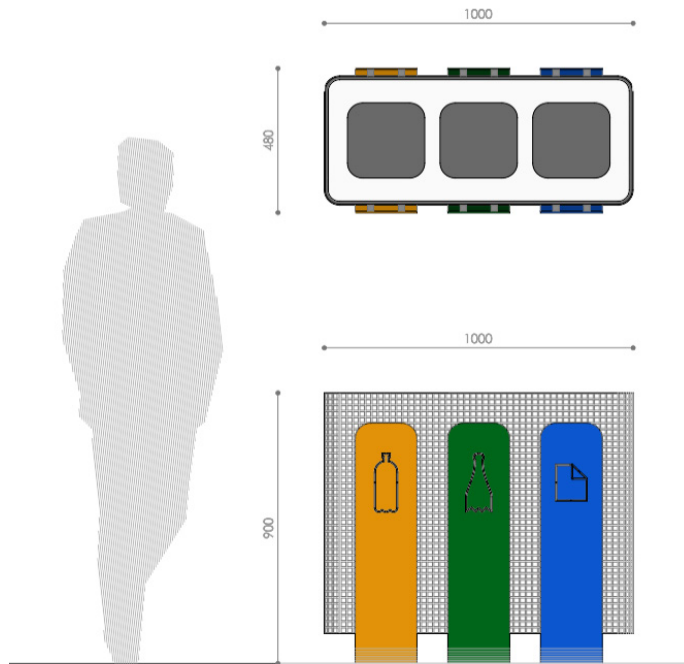

LITTER BINS

LITTER BIN OUTDOOR