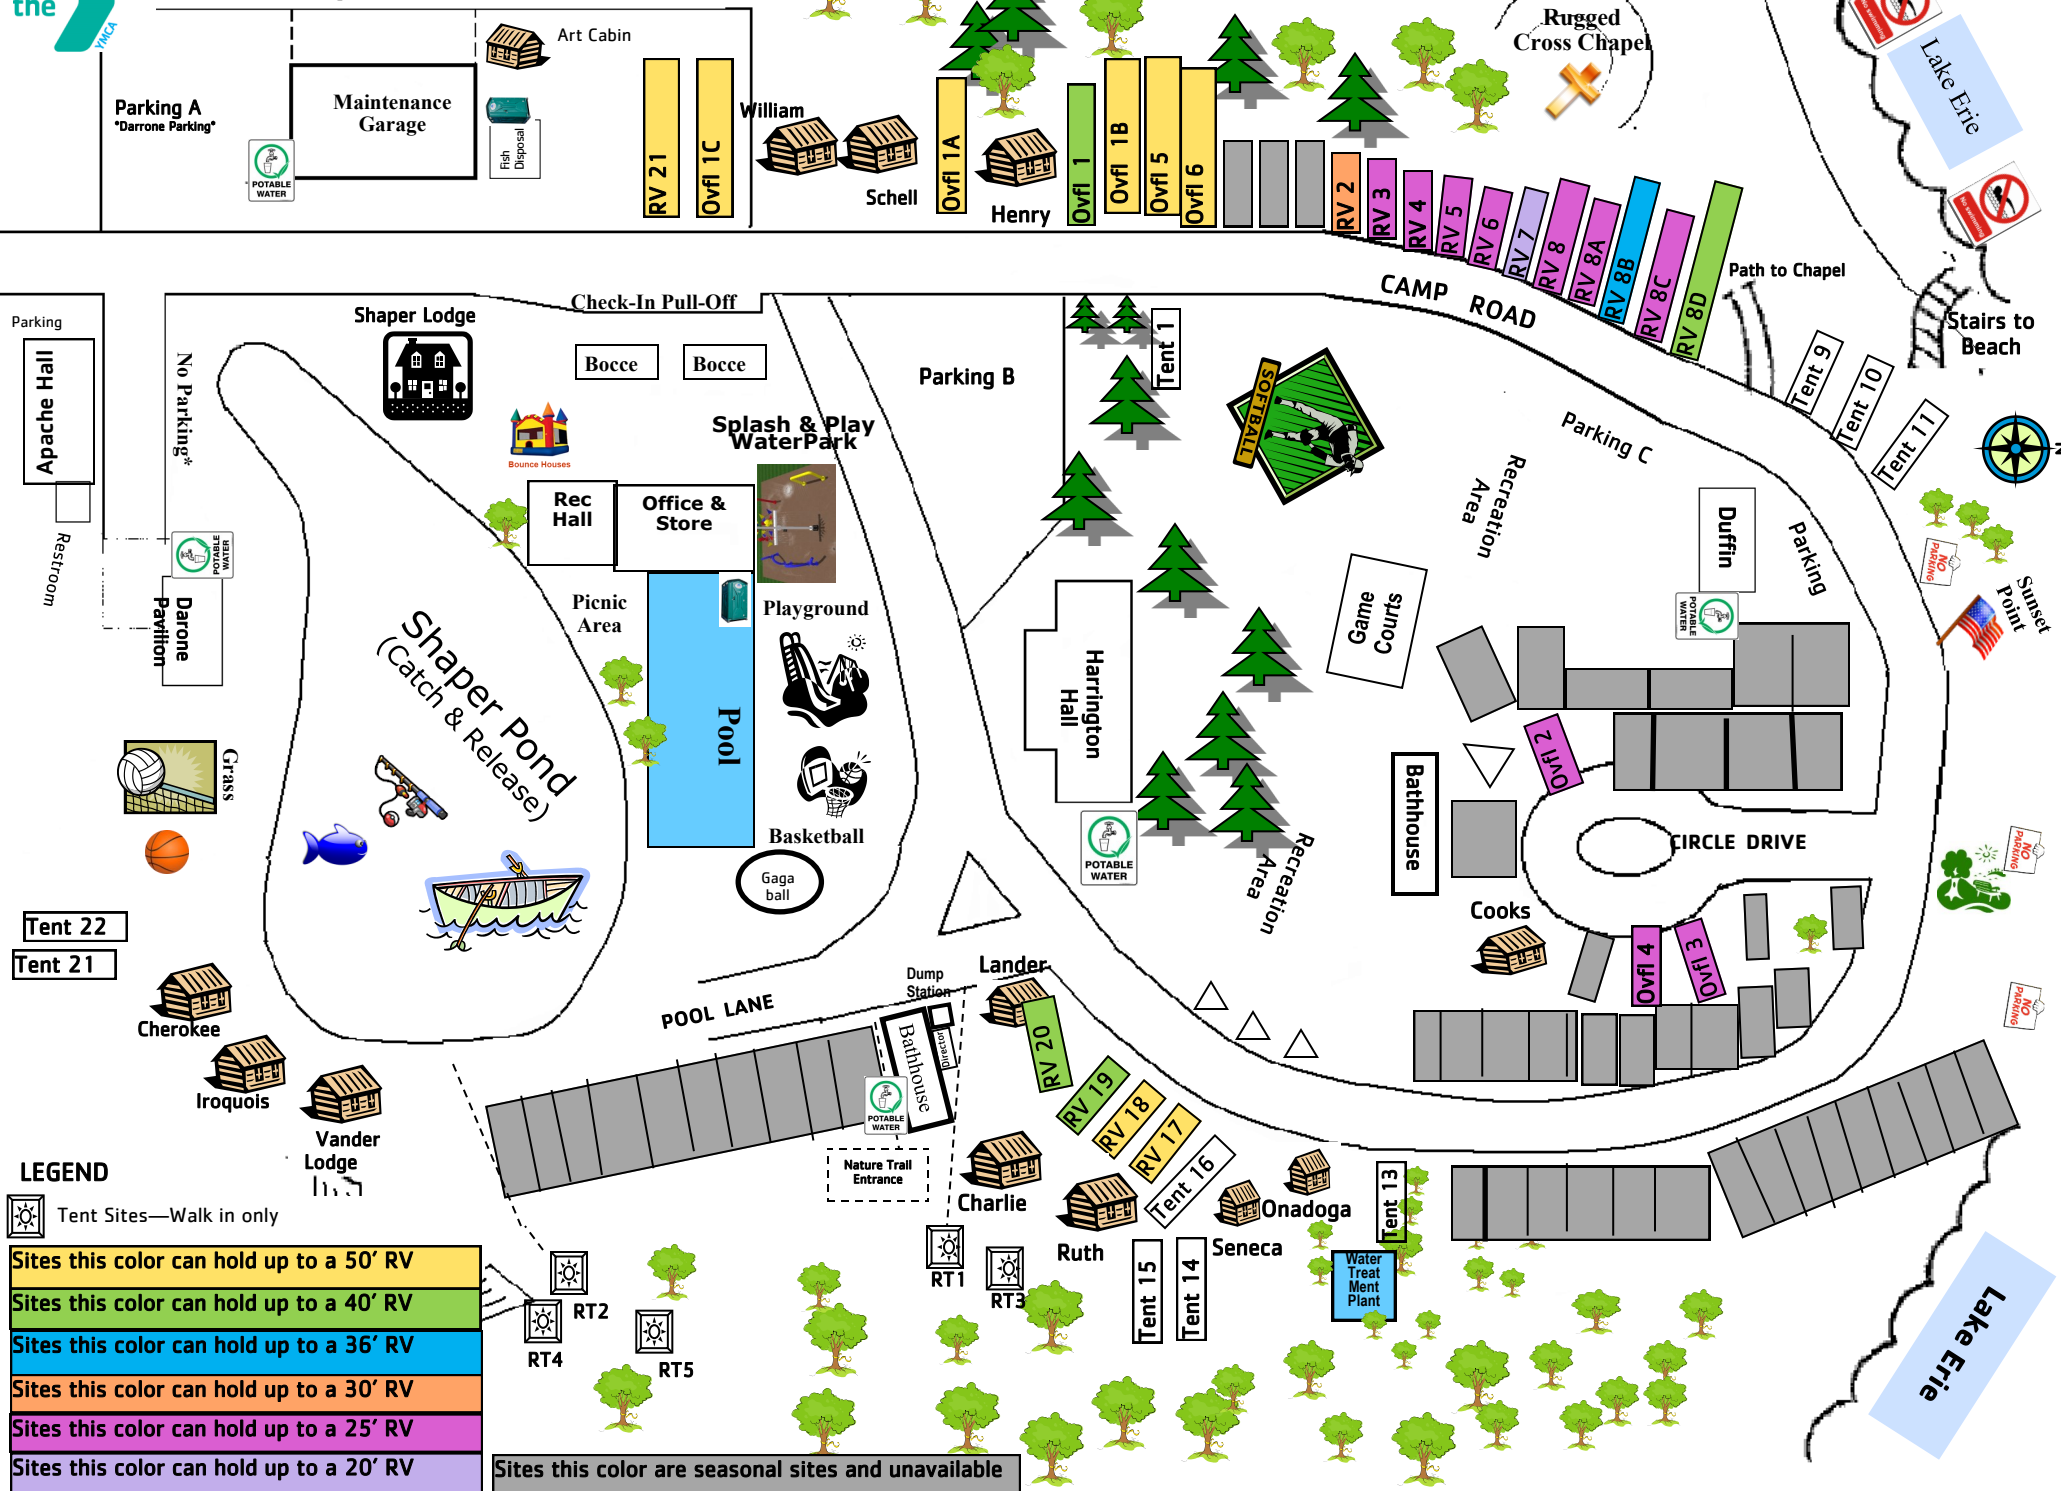

# Camp Sherwin

**LEGEND**

Tent Sites—Walk in only

	Sites this color can hold up to a 50' RV
	Sites this color can hold up to a 40' RV
	Sites this color can hold up to a 36' RV
	Sites this color can hold up to a 30' RV
	Sites this color can hold up to a 25' RV
	Sites this color can hold up to a 20' RV
	Sites this color are seasonal sites and unavailable