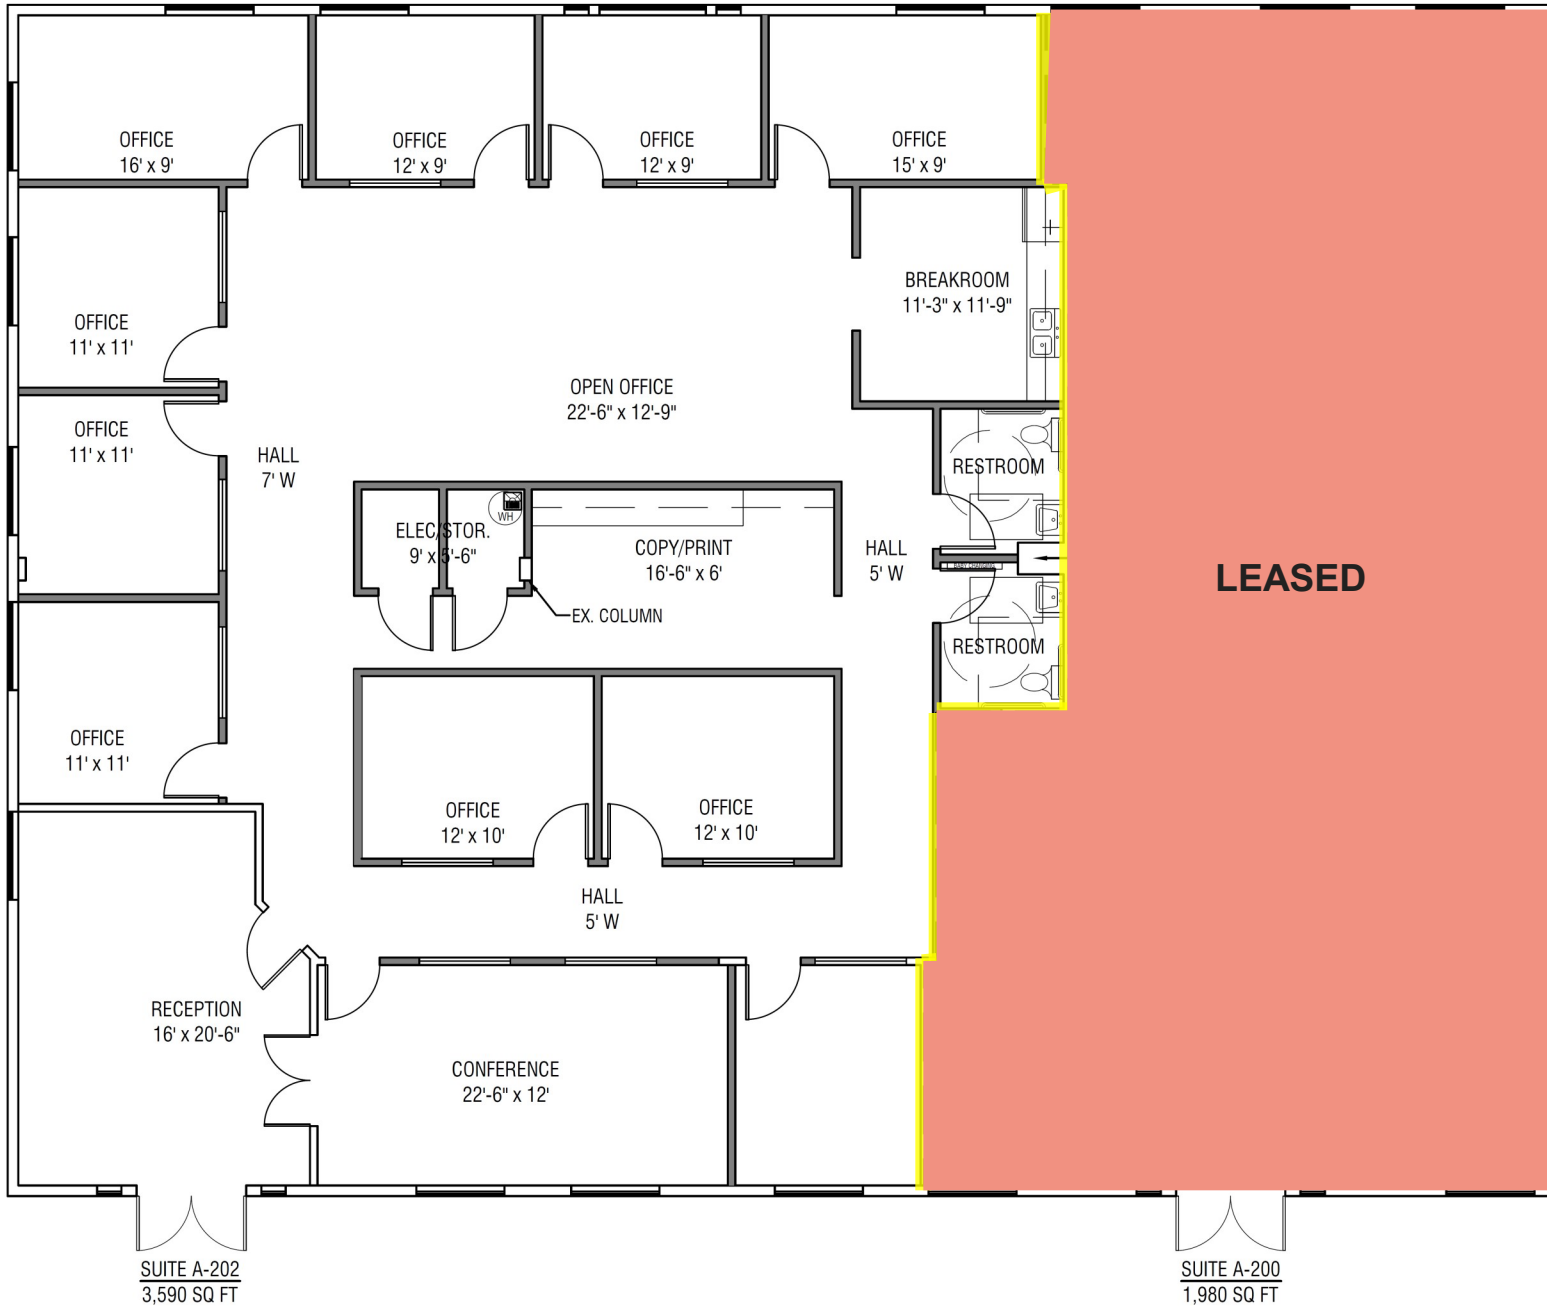

FLOORPLAN - New Suite A 3590 SF

3225 S Rainbow Blvd Second Floor, Las Vegas, NV 89146

Last Suite Left

3590 SF
Professional Office