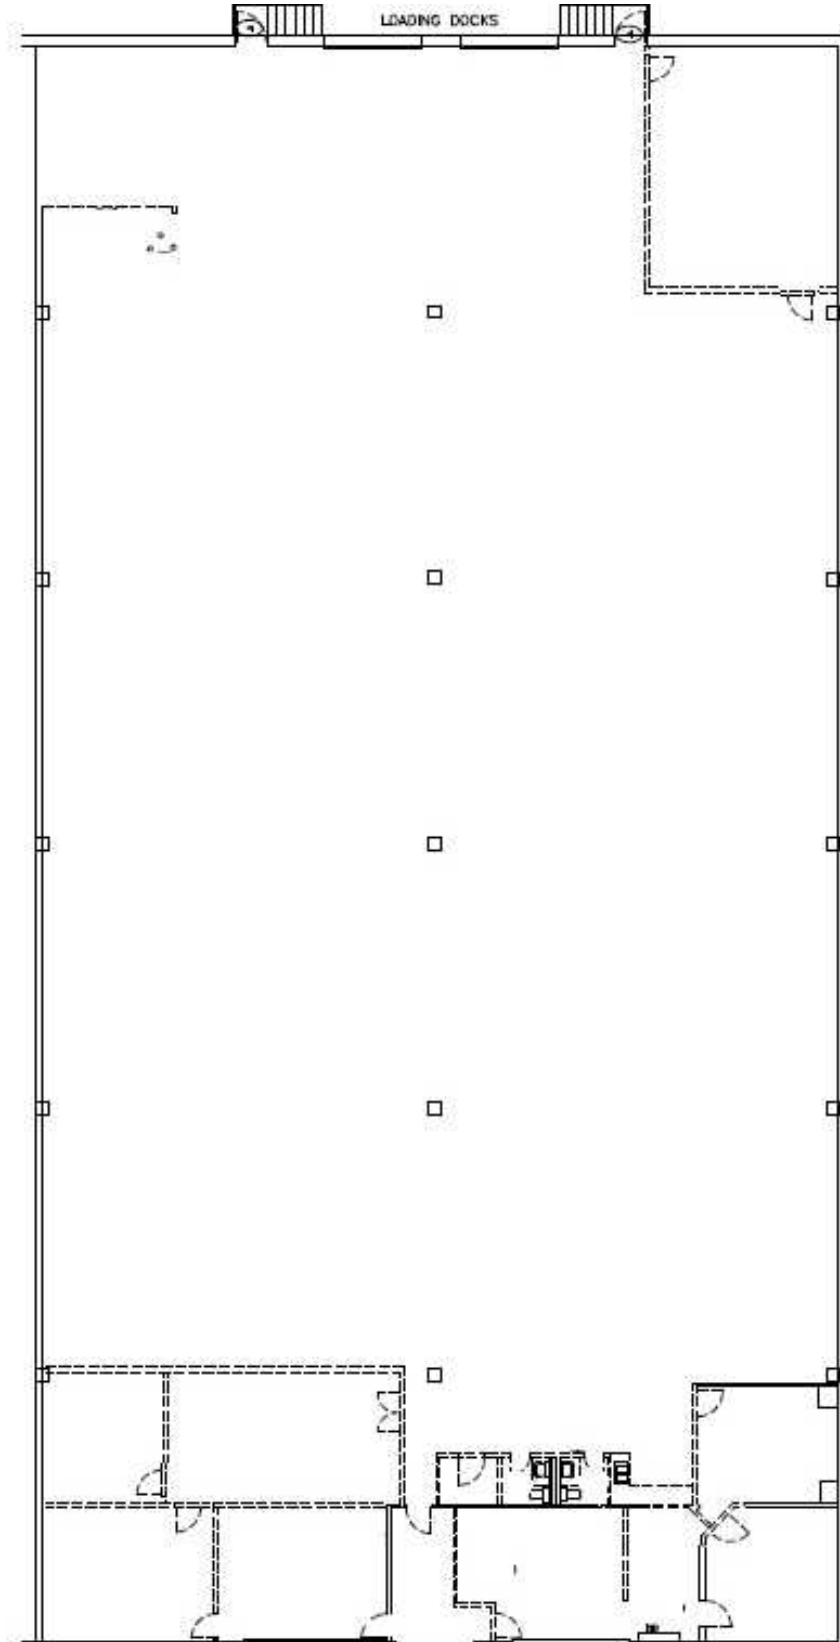

FLOOR PLAN - SUITE 4324-4326

4300 Eubank Road | Richmond, VA 23231

Cliff Porter, CCIM, SIOR
(804) 521-1442
cliff@porterinc.com

Robert Porter III
(804) 521-1455
rep3@porterinc.com

Porter Realty Company, Inc. | 4801 Radford Avenue | P.O. Box 6482 | Richmond, VA 23230 | www.porterinc.com

This information has been prepared by Porter Realty Company, Inc. for marketing purposes only. No representation or warranty, expressed or implied, is made as to the accuracy of the foregoing information. Terms of sale or lease and availability are subject to change or withdrawal without notice.