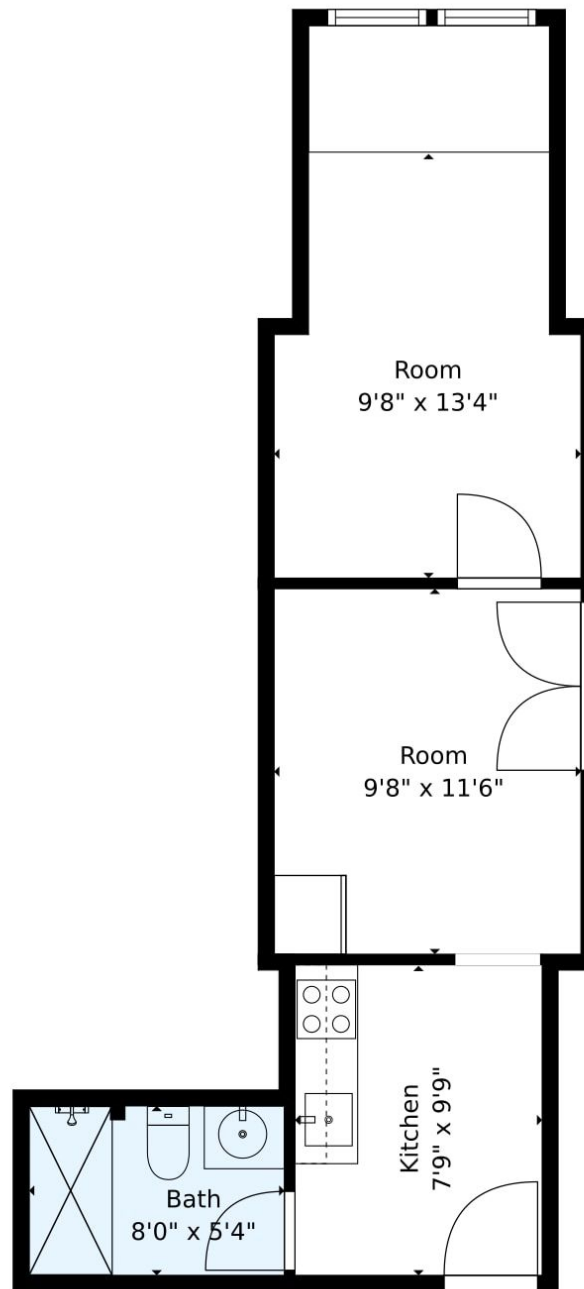

TOTAL: 2631 sq. ft

1st floor: 2631 sq. ft

EXCLUDED AREAS: WALK IN REFRIDGERATOR: 77 sq. ft, WALK IN FREEZER: 44 sq. ft, WALLS: 132 sq. ft

TOTAL: 386 sq. ft
1st floor: 386 sq. ft
EXCLUDED AREAS: WALLS: 56 sq. ft