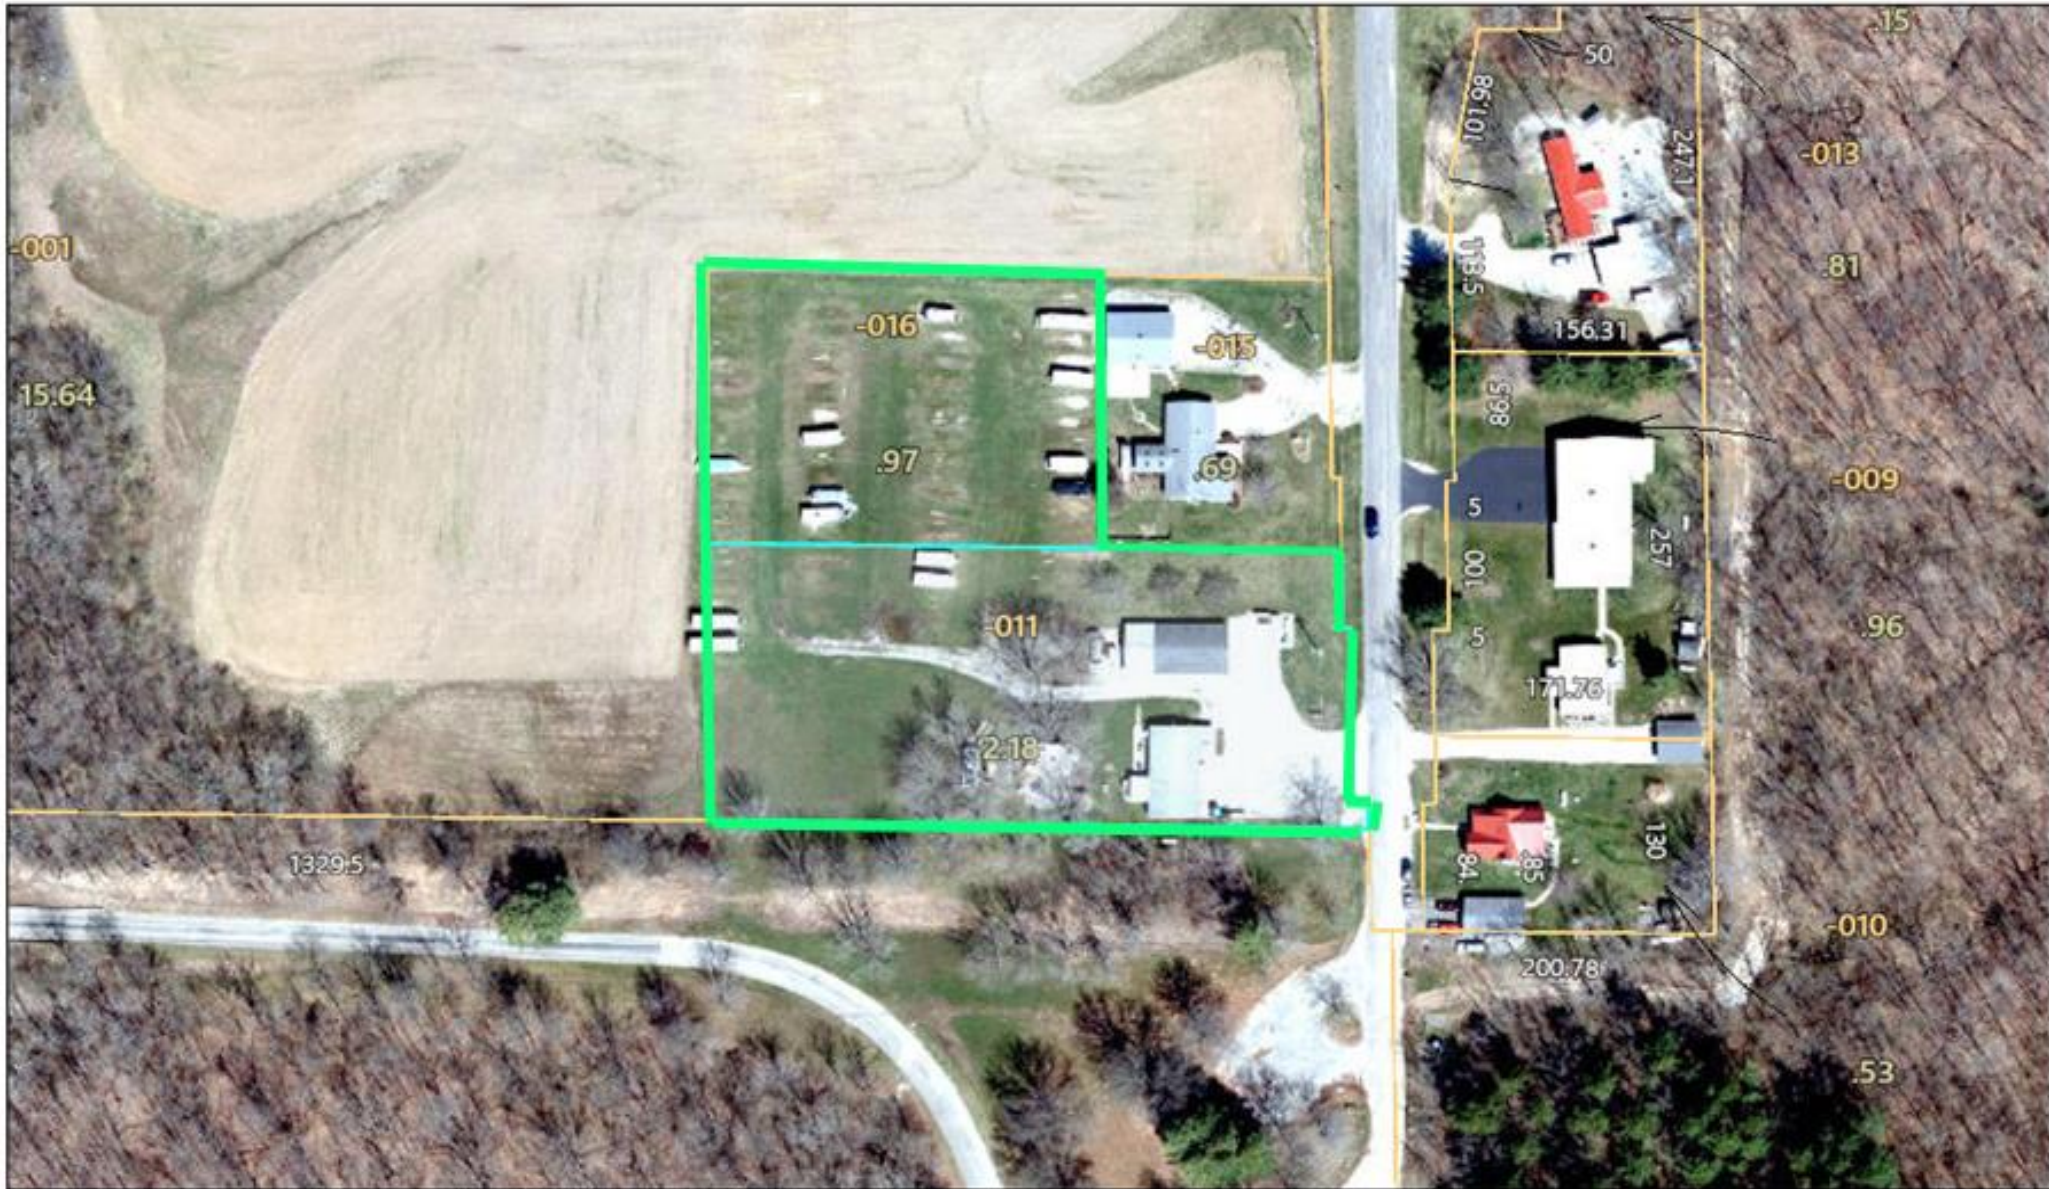

Shelby County Illinois

6/20/2025, 3:25:13 PM

- Image
- Blue: Blue
- World Imagery
- Low Resolution 15m Imagery
- High Resolution 60cm Imagery
- High Resolution 30cm Imagery
- Citations

Red: Red

Green: Green

Maxar, Microsoft

Shelby County Illinois
©Shelby County Illinois 2025

Outlined Bright Green Lines (—) mark the boundary lines of the combined 2 parcels