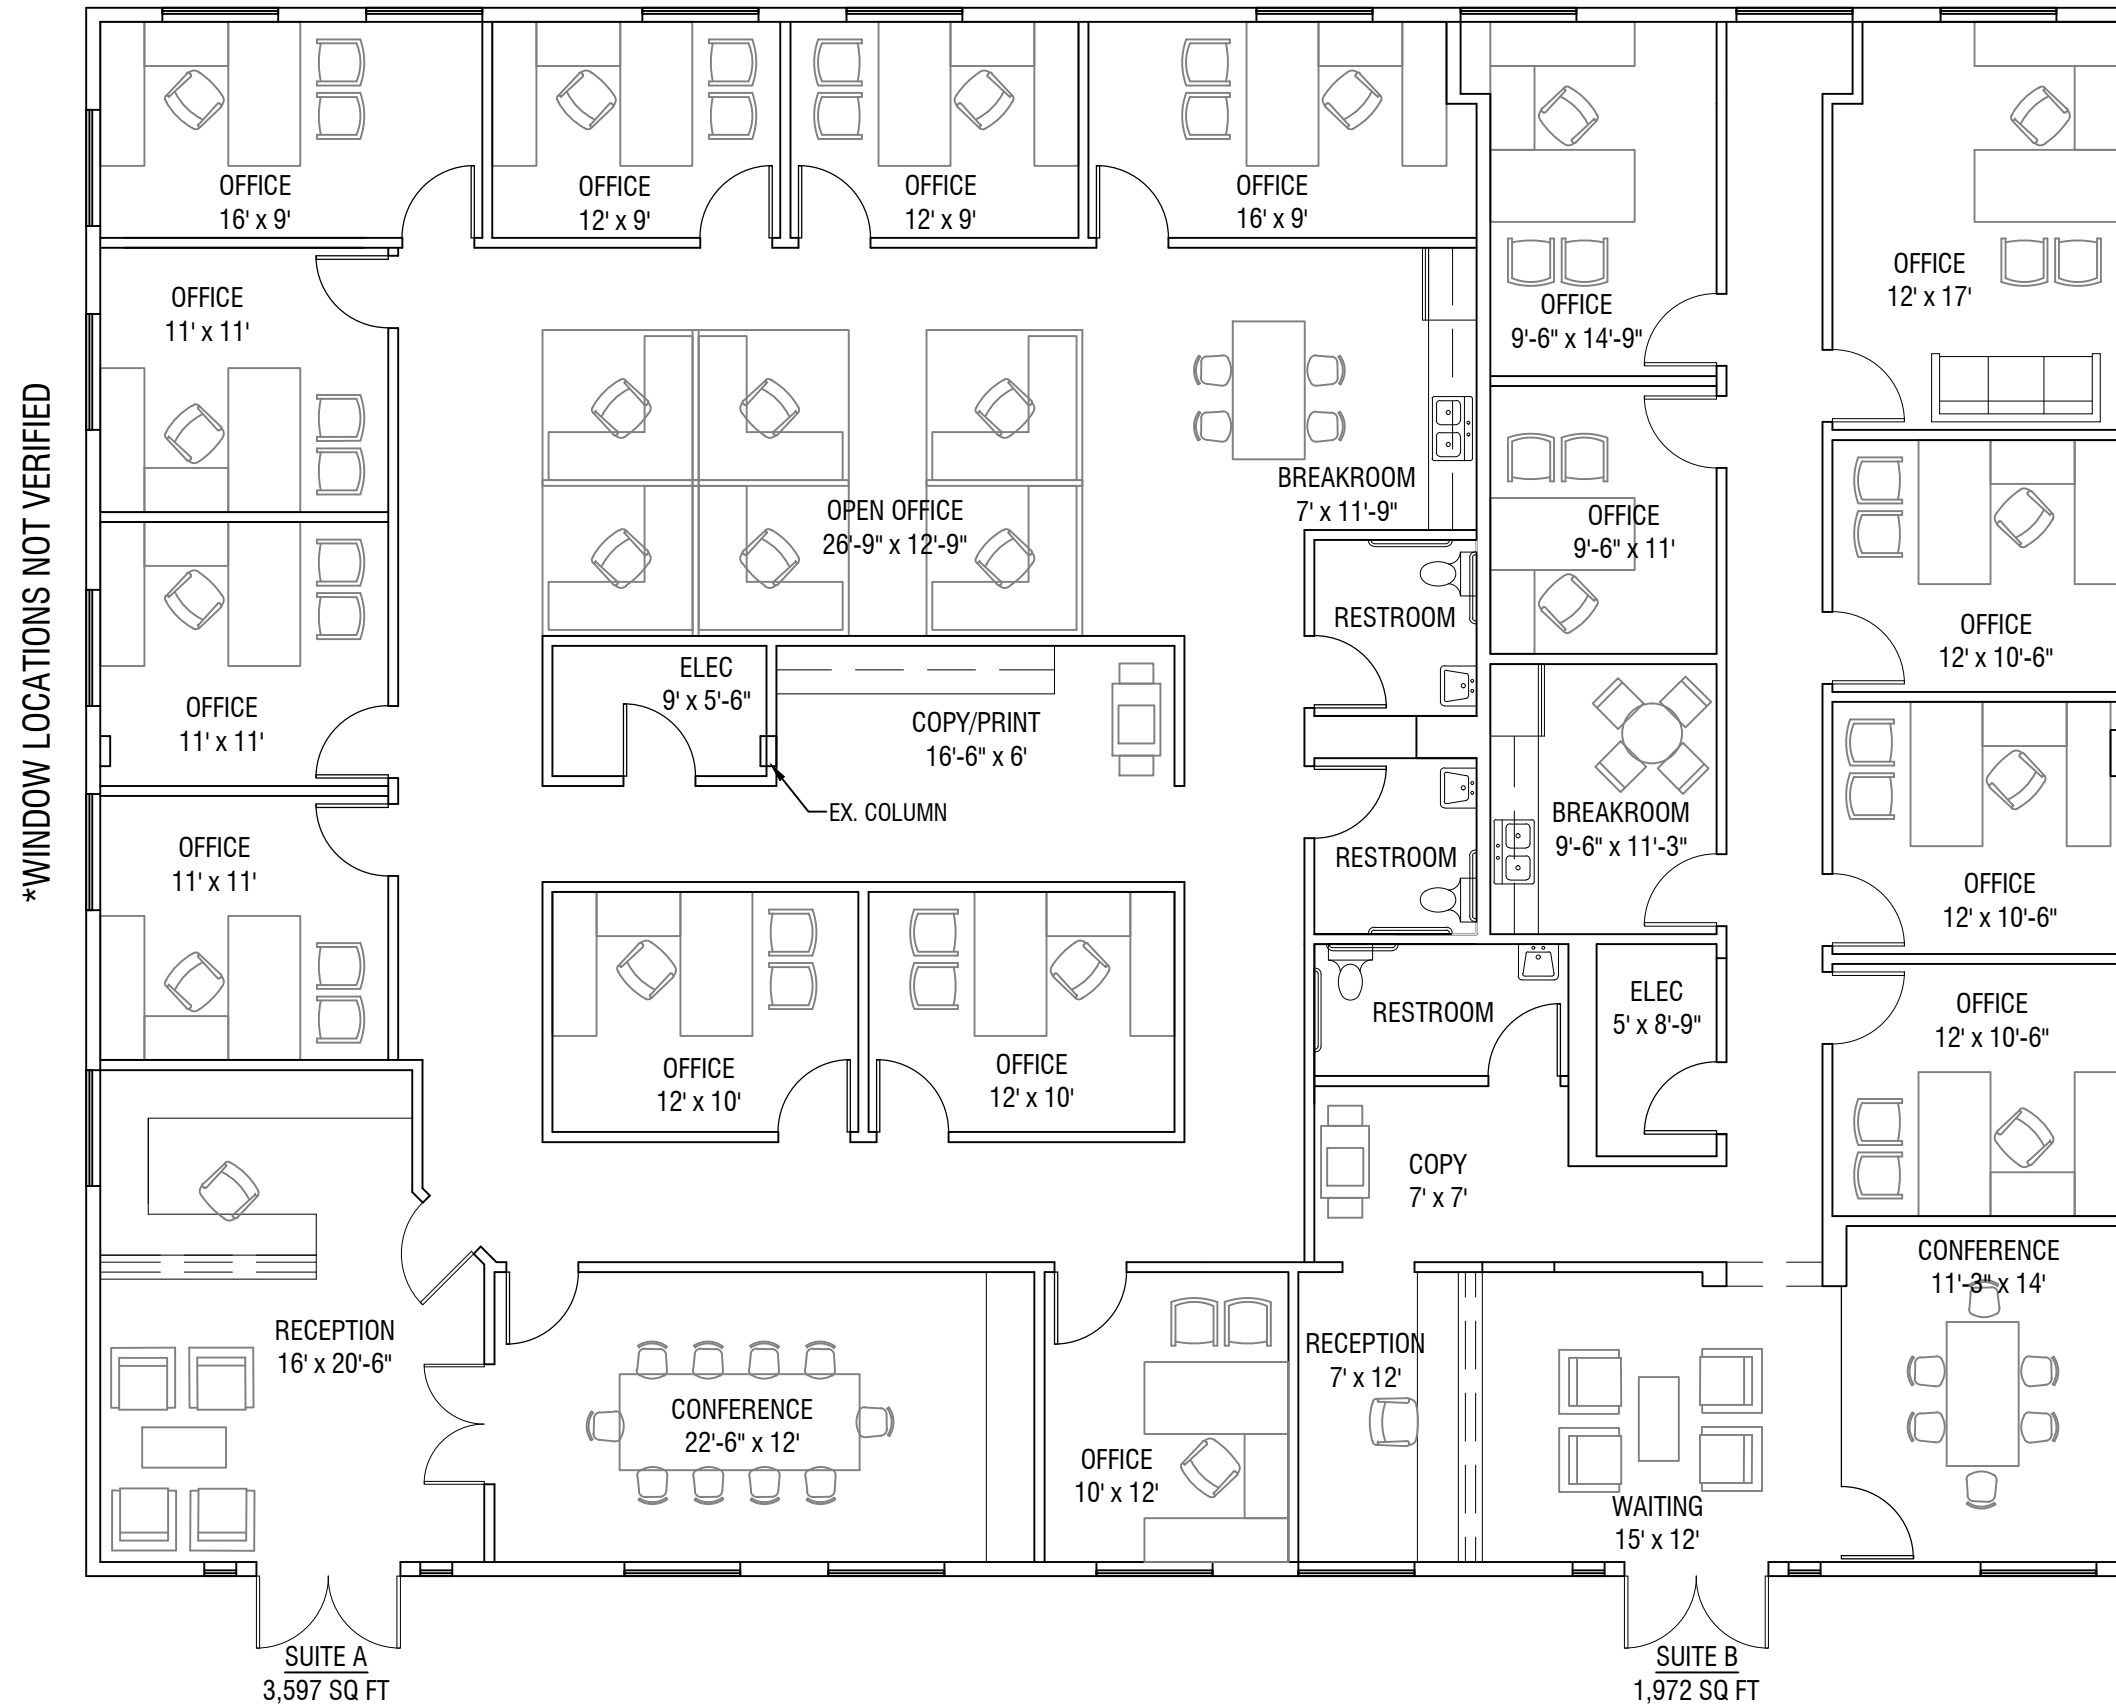

\*WINDOW LOCATIONS NOT VERIFIED

\*WINDOW LOCATIONS NOT VERIFIED

SUITE A  
3,597 SQ FT

SUITE B  
1,972 SQ FT