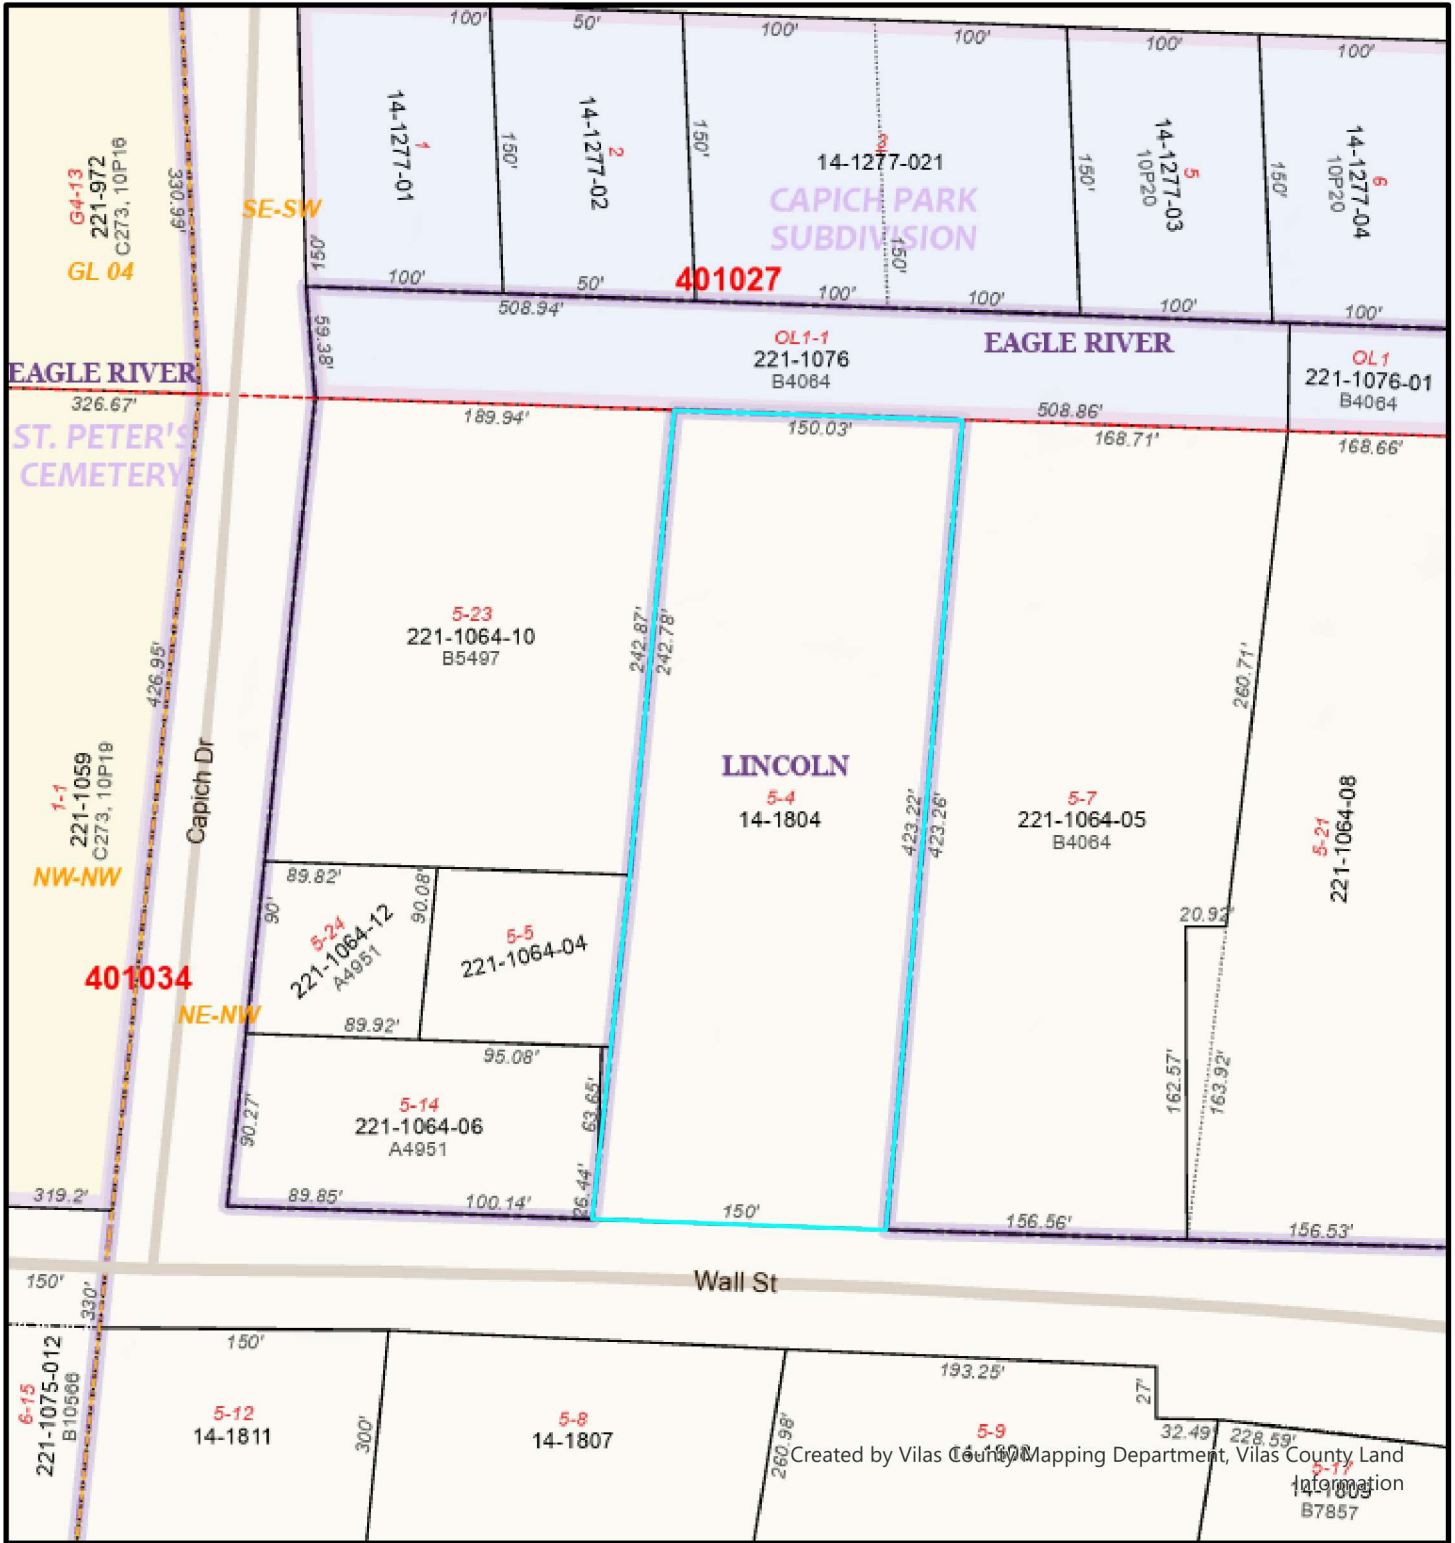

4412 Wall St, Eagle River

Created by Vilas County Mapping Department, Vilas County Land Information

Created 10/19/2023 8:15 AM | This map is provided courtesy of Vilas County and is to be used for reference purposes only. Vilas County makes every effort to produce and publish the most accurate and current information possible. No warranties, expressed or implied, are provided for the data provided, its use, or its interpretation. Vilas County does not guarantee the accuracy of the material contained herein and is not responsible for any misuse or misrepresentation of this information or its derivatives. **This map does not represent a survey.**

Scale: 1:1,200

Vilas County Online Mapping

- | | | |
|----------------------|-------------------------------|------------------------|
| Town/City Boundary | Meander Line | Section Labels |
| Parcel Boundary | Natural Feature | Quarter/Gov't Lot Line |
| Tax Parcel Sub Lines | Tax Parcel Info (Legacy) | Section Line |
| Type | Tax Parcel Info | Minor Roads |
| Boundary Line | Tax Parcel Distances (Legacy) | Type |
| Right of Way Line | Tax Parcel Distances | Service Road |
| Source or Lot Line | Sub-Section Labels | 4WD Road |