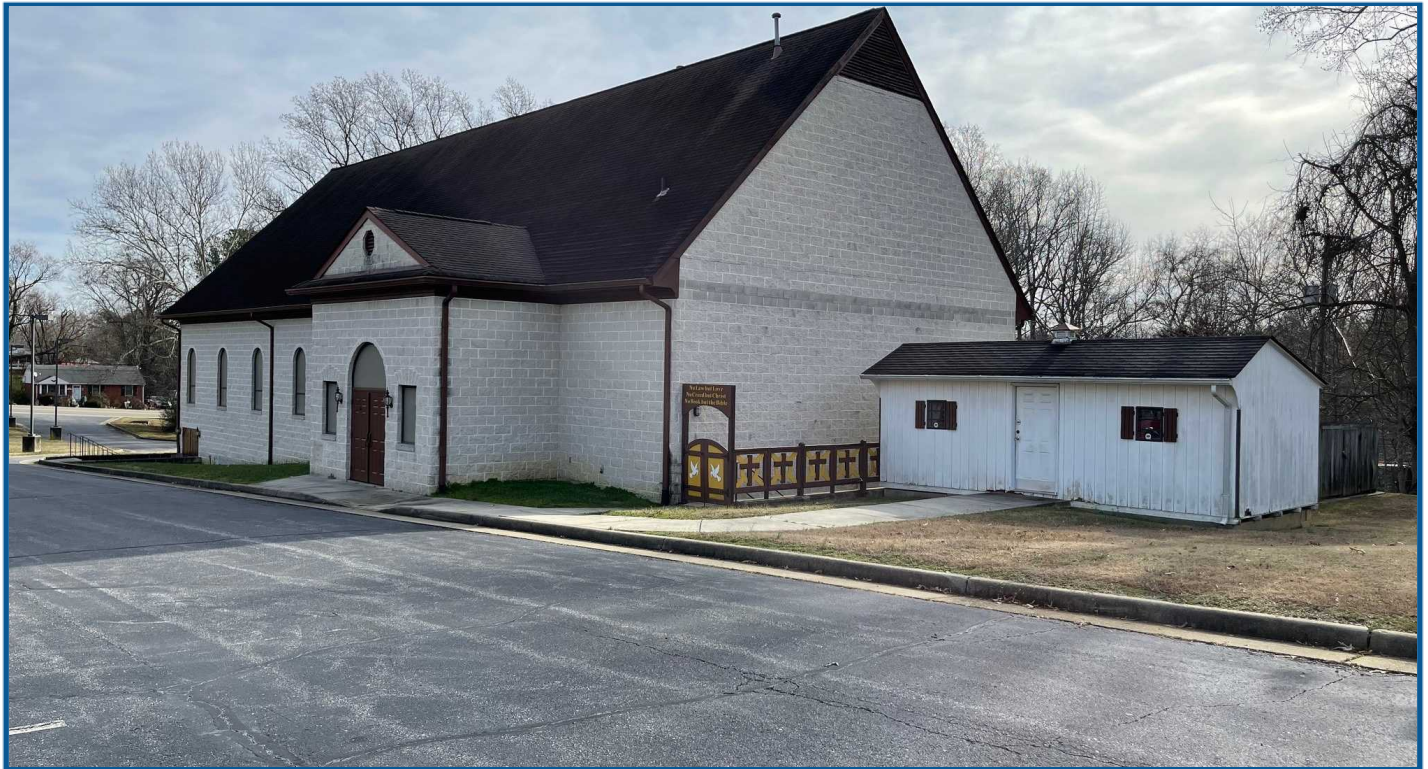

AVAILABLE

4500 Turner Rd
North Chesterfield, VA 23234

Exclusive Agent:

BYRON HOLMES, CCIM, SIOR
(804) 521-1448
byron@porterinc.com

4801 Radford Avenue | P.O. Box 6482
Richmond, VA 23230
www.porterinc.com
8043537994

PORTER
R E A L T Y

CORFAC
INTERNATIONAL

SIOR

CCIM

RELIGIOUS FACILITY

- 9,587 SF Total includes Mezz.
- 2.81 Acres
- Zoned A
- Up to 27' Ceiling Height in Sanctuary
- 6-Restrooms (4 are Multi-Stall)
- Seats 350 +/- in Sanctuary and Balcony
- Fellowship Hall seats 100 +/-
- 2 Nurseries
- 5-Classrooms
- Full Kitchen
- FOR SALE: $1,499,000

This information has been prepared by Porter Realty Company, Inc. for marketing purposes only. No representation or warranty, expressed or implied, is made as to the accuracy of the foregoing information. Terms of sale or lease and availability are subject to change or withdrawal without notice.