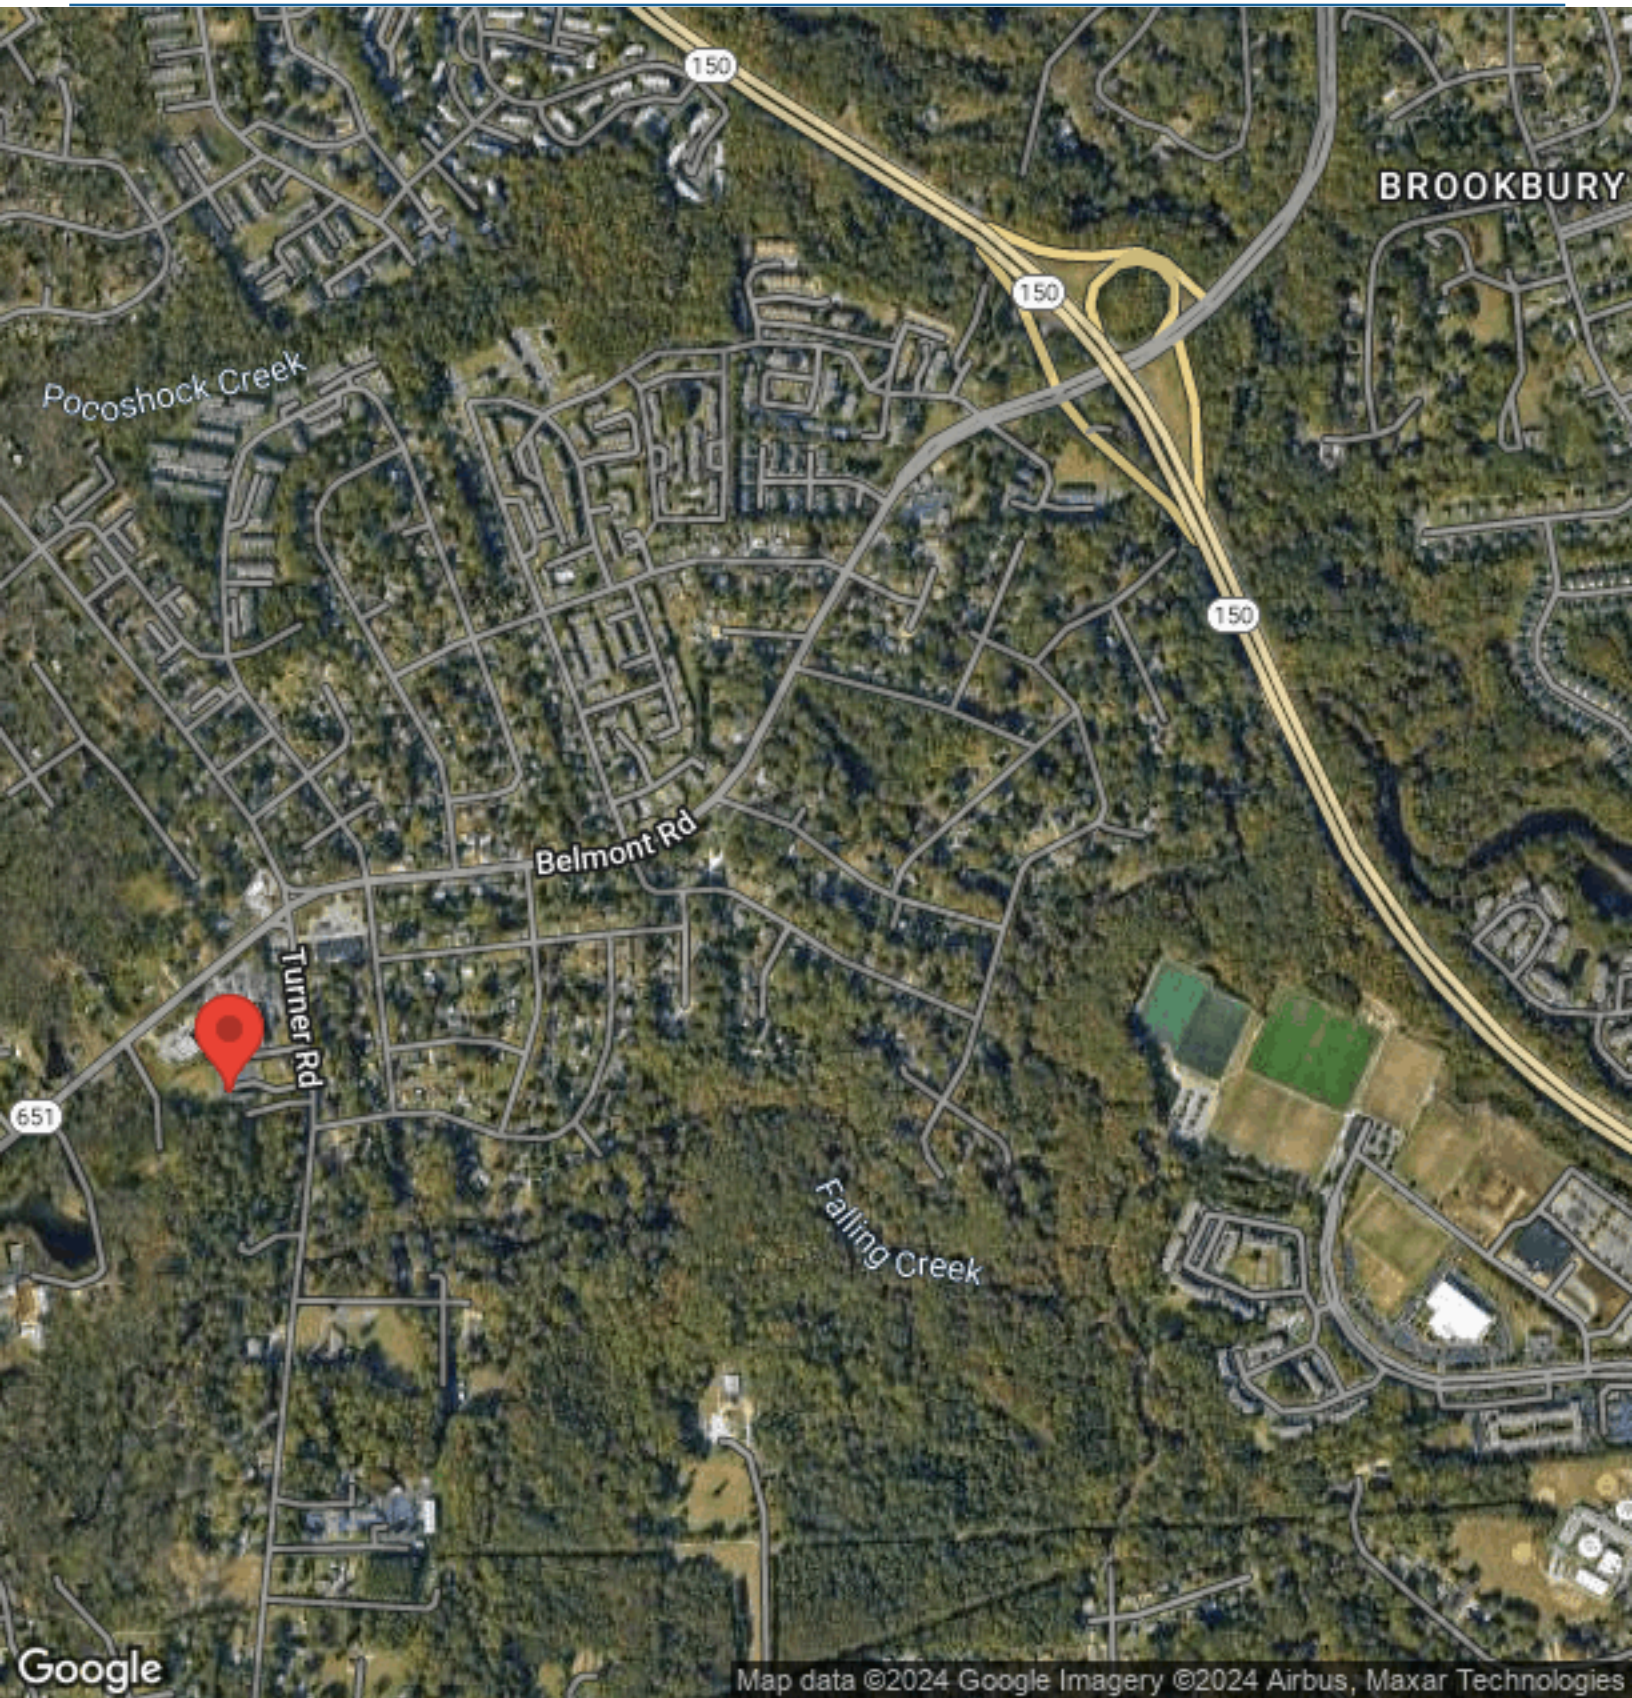

AERIAL MAP

4500 Turner Road | North Chesterfield, VA 23234

Byron Holmes, CCIM, SIOR
(804) 521-1448
byron@porterinc.com

Porter Realty Company, Inc. | 4801 Radford Avenue | P.O. Box 6482 | Richmond, VA 23230 | www.porterinc.com

This information has been prepared by Porter Realty Company, Inc. for marketing purposes only. No representation or warranty, expressed or implied, is made as to the accuracy of the foregoing information. Terms of sale or lease and availability are subject to change or withdrawal without notice.