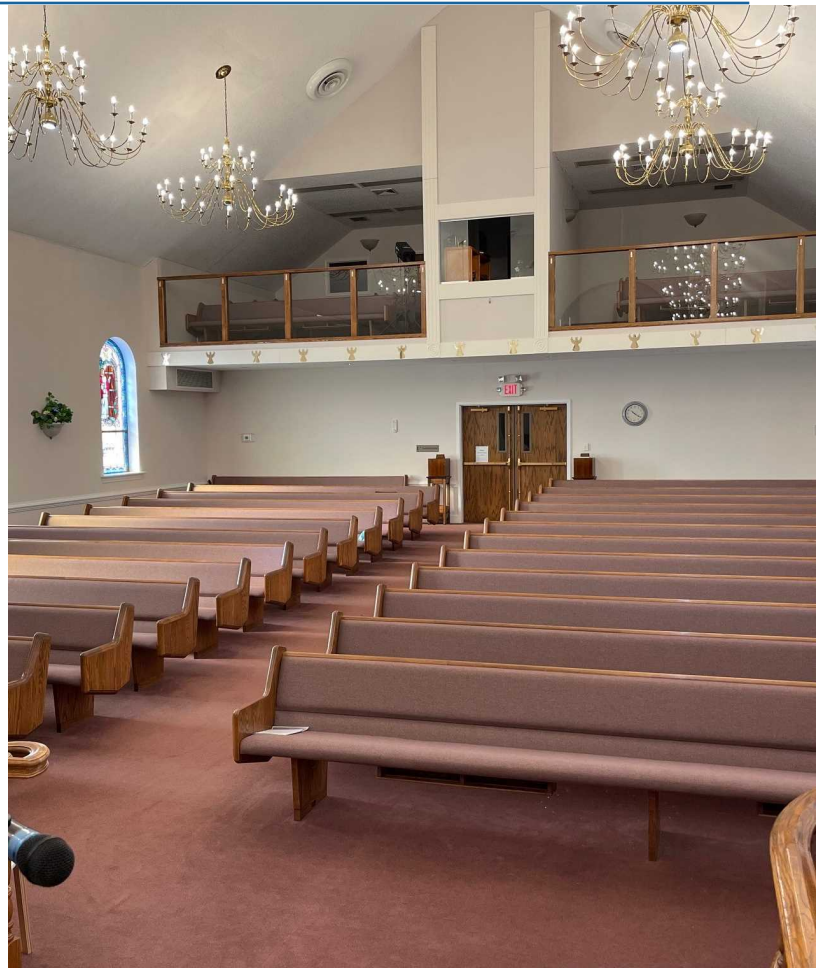

PROPERTY PHOTOS

4500 Turner Road | North Chesterfield, VA 23234