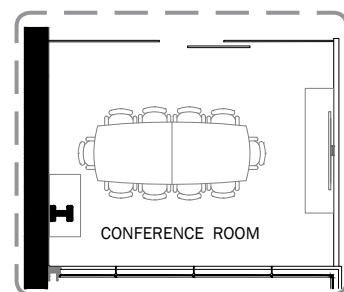

SHARED SPACE

Conference Rooms ±01

WORKSPACE

Reception 01

Private Office ±02

Workstations (5' x 2'6") 36

Total Headcount 37-39

Alternative Layout @ Meeting Room