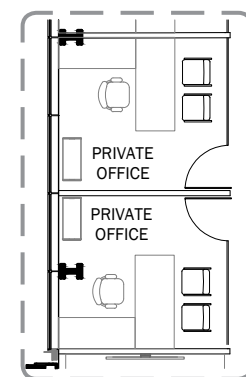

LEVEL 6

6,873 RSF

12'3"

Ceiling Height

Office Inquiries

GREGORY KRAUT
646 665 4508
gkraut@kpropertygroup.com

Retail Inquiries

RICHARD SKULNIK
212 750 6565
rskulnik@ripcony.com

SHARED SPACE

Conference Rooms ±01

WORKSPACE

Reception 01

Private Office ±04

Workstations ±30

Total Headcount 27-35

Alternative Layout @ Conference Room