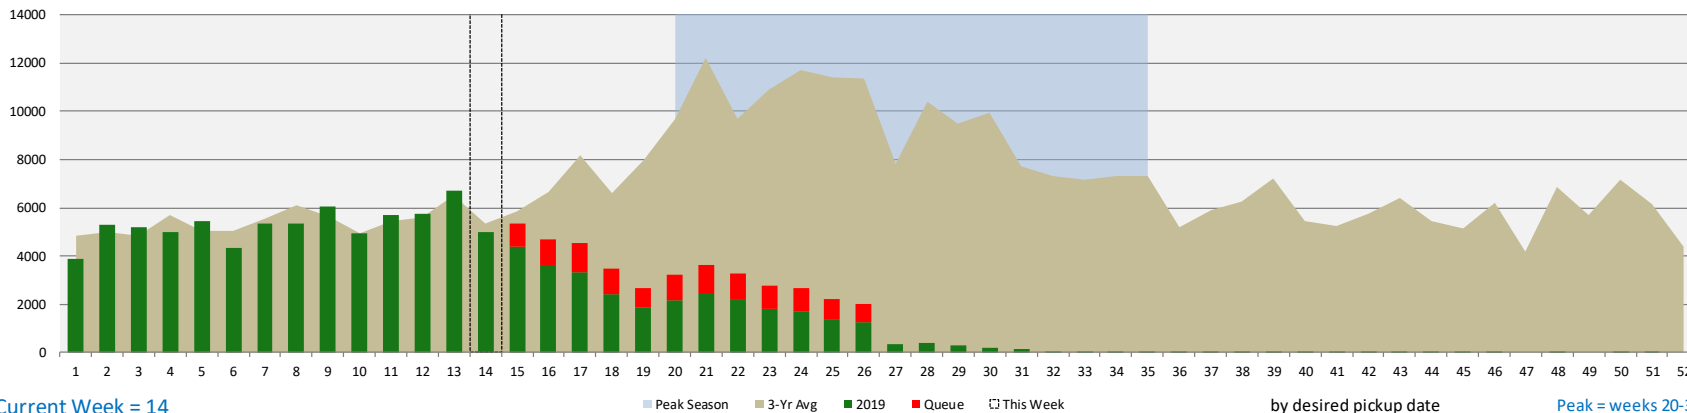

2019 DATA—Week 14 Pick-Ups (Historical Comparison)

Together, we deliver.

Pie chart depicts Weeks 20-35

Table depicts Weeks 20-35 pick ups

Market	Total	COS	Shipments	Percent
dHHG	8,850	2	573	6.5%
		D	8,277	93.5%
iHHG	3,286	4	3,242	98.7%
		5	0	0.0%
		6	6	0.2%
		T	38	1.2%
iUB	2,392	7	102	4.3%
		8	210	8.8%
		J	2,080	87.0%
Total			14,528	
3-Yr Historical Average			9,415	

Table depicts Week 13

Process Segment	3-Yr Avg	2019
Members Counseled	10,754	10,857
Shipments Awarded	9,571	8,933
Shipments Picked Up	6,515	6,690

Hist. Avg. Past Year

Hist. Avg. This Year

Pickups and Booking Queue