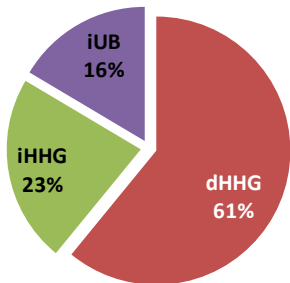

2019 DATA—Week 14 Pick-Ups (Historical Comparison)

Together, we deliver.

Pie chart depicts Weeks 20-35

Table depicts Weeks 20-35 pick ups

Market	Total	COS	Shipments	Percent
dHHG	8,850	2	573	6.5%
		D	8,277	93.5%
iHHG	3,286	4	3,242	98.7%
		5	0	0.0%
		6	6	0.2%
		T	38	1.2%
iUB	2,392	7	102	4.3%
		8	210	8.8%
		J	2,080	87.0%
Total			14,528	
3-Yr Historical Average			9,415	

Table depicts Week 13

Process Segment	3-Yr Avg	2019
Members Counseled	10,754	10,857
Shipments Awarded	9,571	8,933
Shipments Picked Up	6,515	6,690

Hist. Avg. Past Year

Hist. Avg. This Year

Pickups and Booking Queue