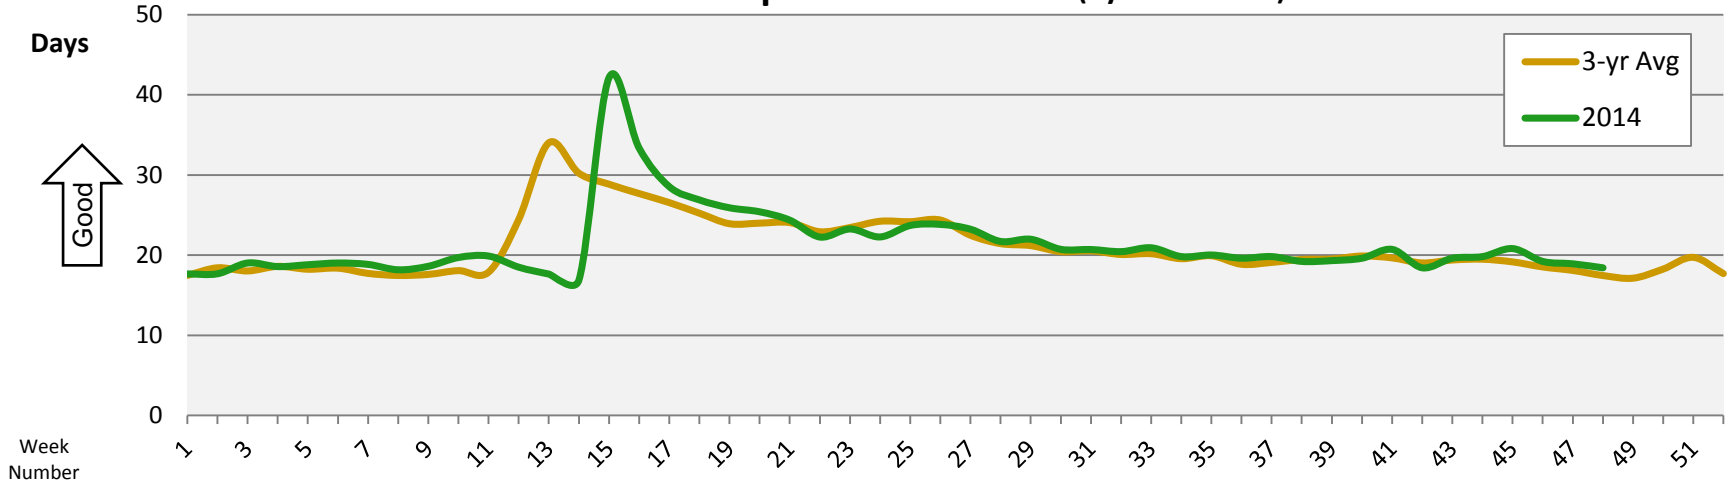

DPS Shipments (by pickup date)

Current week= 49 Note: Data pulled on 02 Dec 2014

Lead Time / Short Fuse

TSP Shipment Lead Time (by award date)

Short Fuse (by award date)

CSS Survey Weekly Details

Current week= 49

Note: Data pulled on 02 Dec 2014