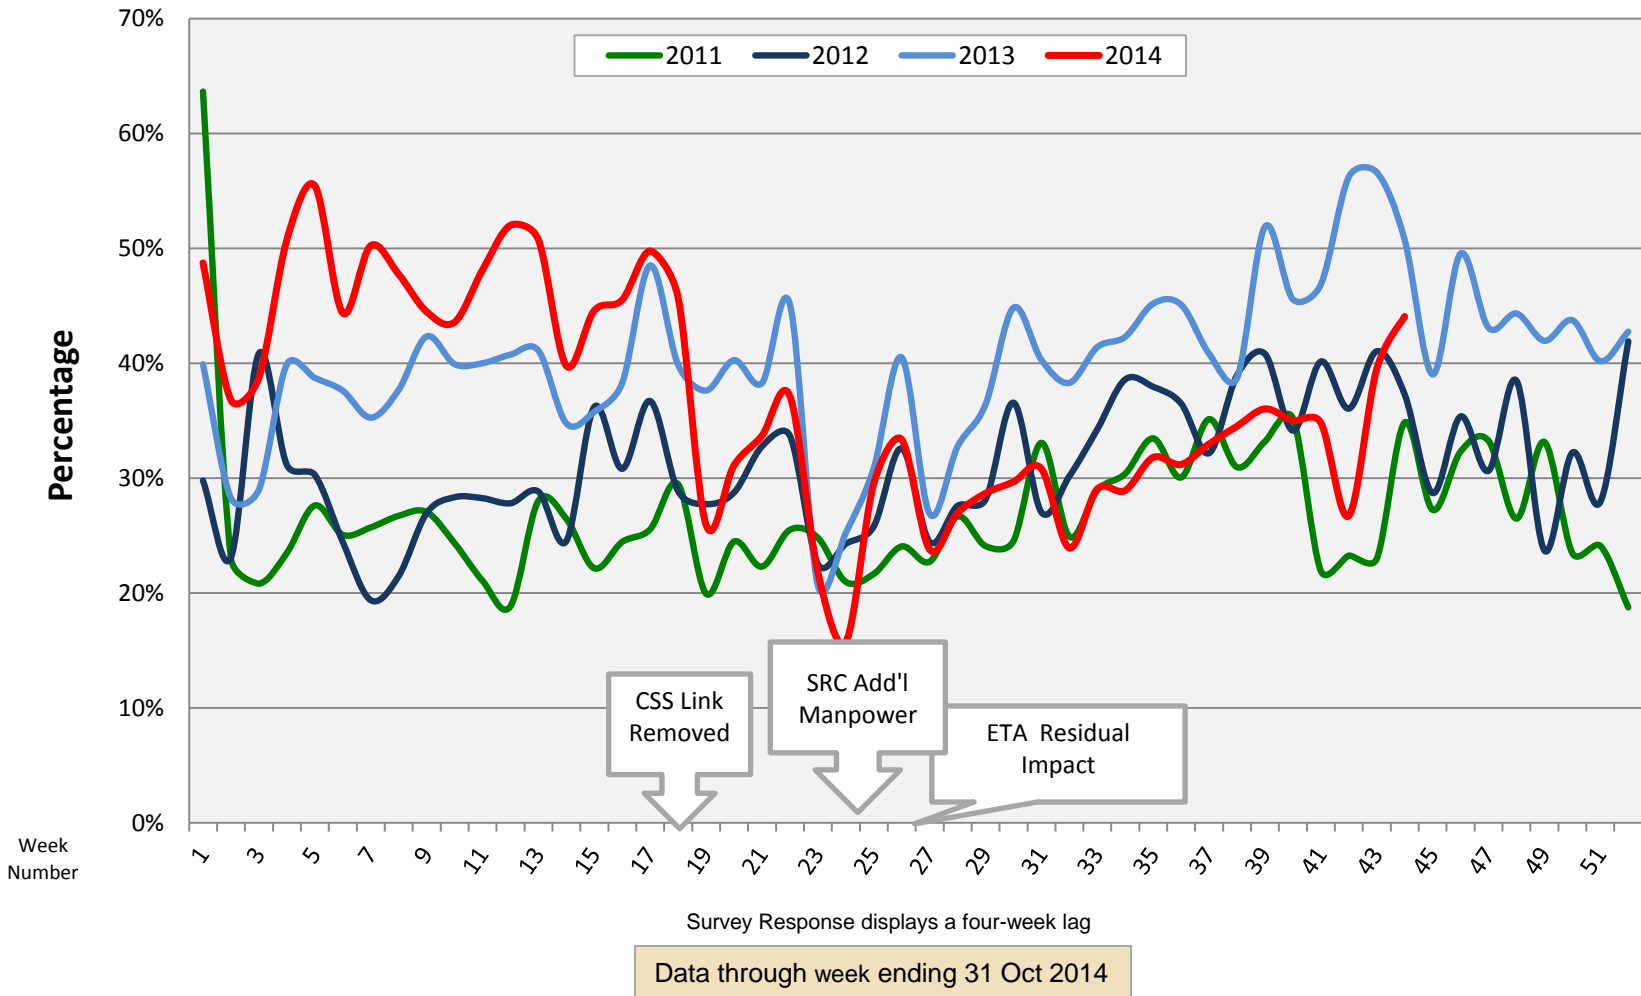

Military Surface Deployment & Distribution Command

SDDC MONTHLY SHIPMENT DETAIL FOR INDUSTRY

NOVEMBER 2014

Week Number	Ending Date
35	8/29
36	9/5
37	9/12
38	9/19
39	9/26
40	10/3
41	10/10
42	10/17
43	10/24
44	10/31
45	11/7
46	11/14
47	11/21
48	11/28
49	12/5
50	12/12
51	12/19
52	12/26

DPS Shipment Outlook

dHHG	192,983 Shipments
iHHG	109,204 Shipments
iUB	72,475 Shipments
Total	374,662 Shipments

COS T = 2048 Shipments

COS 5 = 144 Shipments

Data Represents	Average	2014
Week Number 48	3-yr	2014
Counseled Members	6,633	4,566
Awarded Shipments	5,811	3,835
Picked Ups (w-Lag)	7,890	6,022

DPS Shipments (by pickup date)

Current week= 49 Note: Data pulled on 02 Dec 2014

Lead Time / Short Fuse

TSP Shipment Lead Time (by award date)

Short Fuse (by award date)

CSS Survey Weekly Details

Current week= 49

Note: Data pulled on 02 Dec 2014