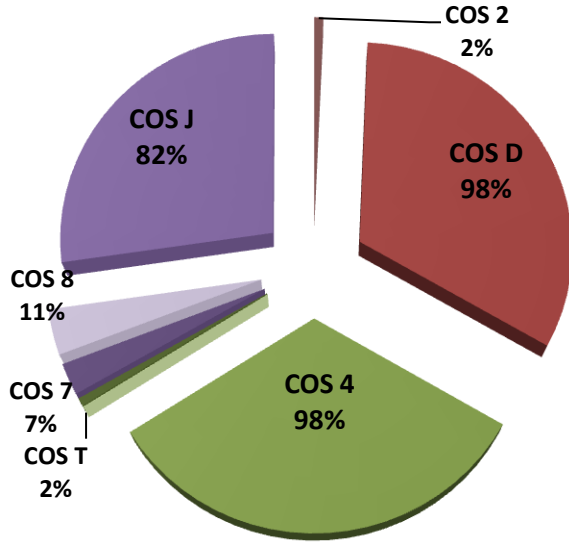

Military Surface Deployment & Distribution Command

SDDC MONTHLY SHIPMENT DETAIL FOR INDUSTRY

NOVEMBER 2014

Week Number	Ending Date
35	8/29
36	9/5
37	9/12
38	9/19
39	9/26
40	10/3
41	10/10
42	10/17
43	10/24
44	10/31
45	11/7
46	11/14
47	11/21
48	11/28
49	12/5
50	12/12
51	12/19
52	12/26

DPS Shipment Outlook

dHHG	192,983 Shipments
iHHG	109,204 Shipments
iUB	72,475 Shipments
Total	374,662 Shipments

COS T = 2048 Shipments

COS 5 = 144 Shipments

Data Represents	Average	2014
Week Number 48	3-yr	2014
Counseled Members	6,633	4,566
Awarded Shipments	5,811	3,835
Picked Ups (w-Lag)	7,890	6,022

DPS Shipments (by pickup date)

Current week= 49 Note: Data pulled on 02 Dec 2014

Lead Time / Short Fuse

TSP Shipment Lead Time (by award date)

Short Fuse (by award date)

CSS Survey Weekly Details

Current week= 49