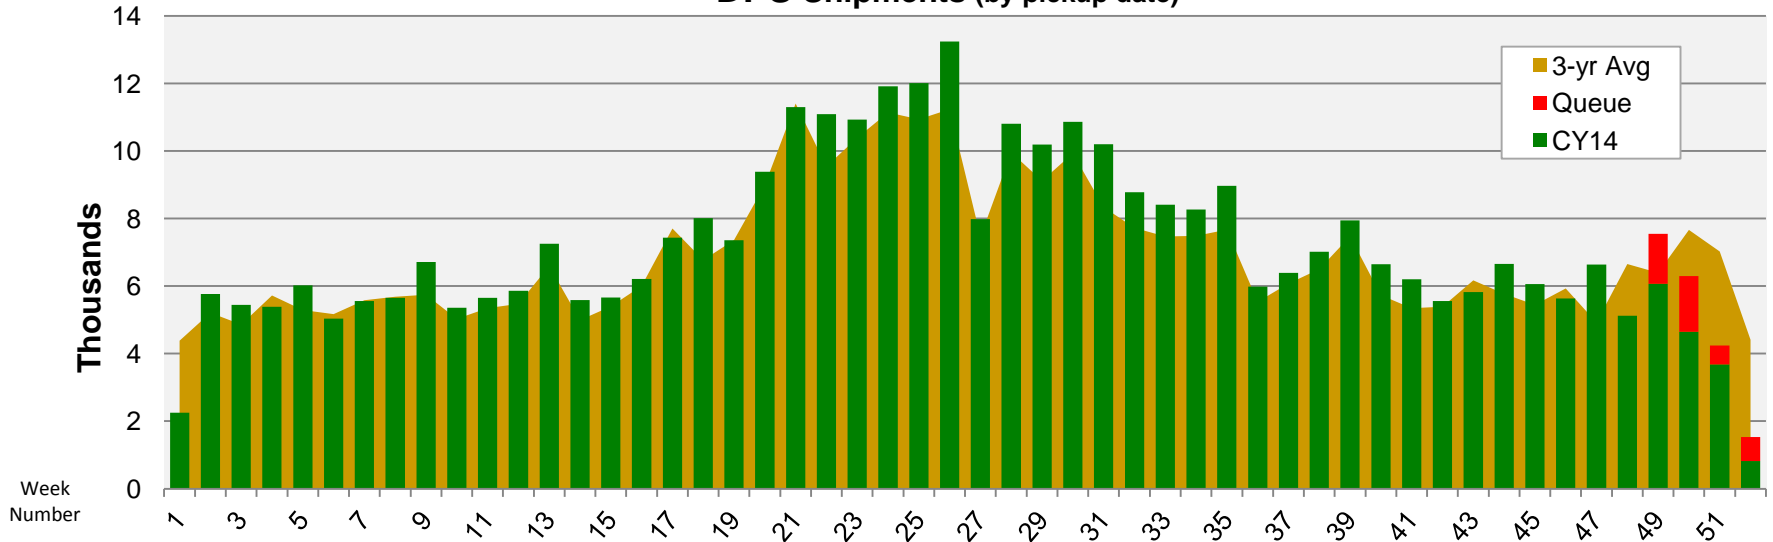

Military Surface Deployment & Distribution Command

SDDC MONTHLY SHIPMENT DETAIL FOR INDUSTRY

NOVEMBER 2014

Week Number	Ending Date
35	8/29
36	9/5
37	9/12
38	9/19
39	9/26
40	10/3
41	10/10
42	10/17
43	10/24
44	10/31
45	11/7
46	11/14
47	11/21
48	11/28
49	12/5
50	12/12
51	12/19
52	12/26

DPS Shipment Outlook

dHHG	192,983 Shipments
iHHG	109,204 Shipments
iUB	72,475 Shipments
Total	374,662 Shipments

COS T = 2048 Shipments

COS 5 = 144 Shipments

Data Represents	Average	2014
Week Number 48	3-yr	2014
Counseled Members	6,633	4,566
Awarded Shipments	5,811	3,835
Picked Ups (w-Lag)	7,890	6,022

DPS Shipments (by pickup date)

Current week= 49 Note: Data pulled on 02 Dec 2014

Lead Time / Short Fuse

TSP Shipment Lead Time (by award date)

Short Fuse (by award date)

CSS Survey Weekly Details

Current week= 49