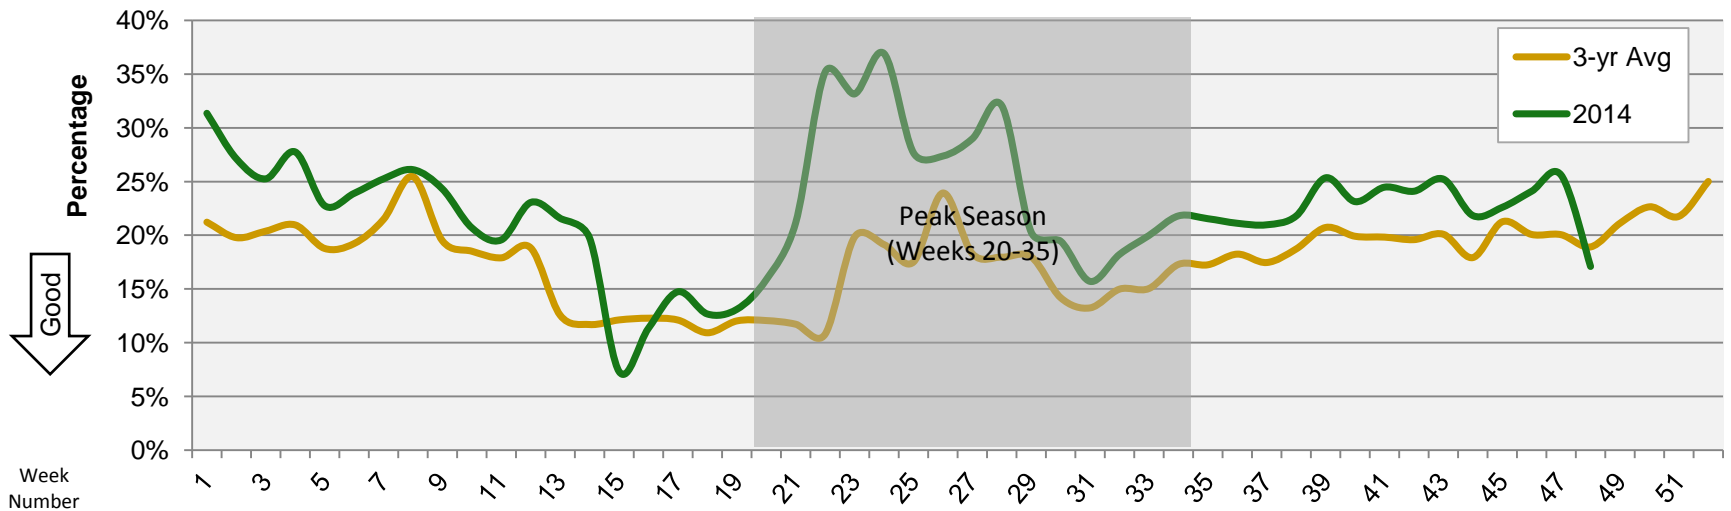

DPS Shipments (by pickup date)

Current week= 49 Note: Data pulled on 02 Dec 2014

Lead Time / Short Fuse

TSP Shipment Lead Time (by award date)

Short Fuse (by award date)

CSS Survey Weekly Details

Current week= 49

Note: Data pulled on 02 Dec 2014