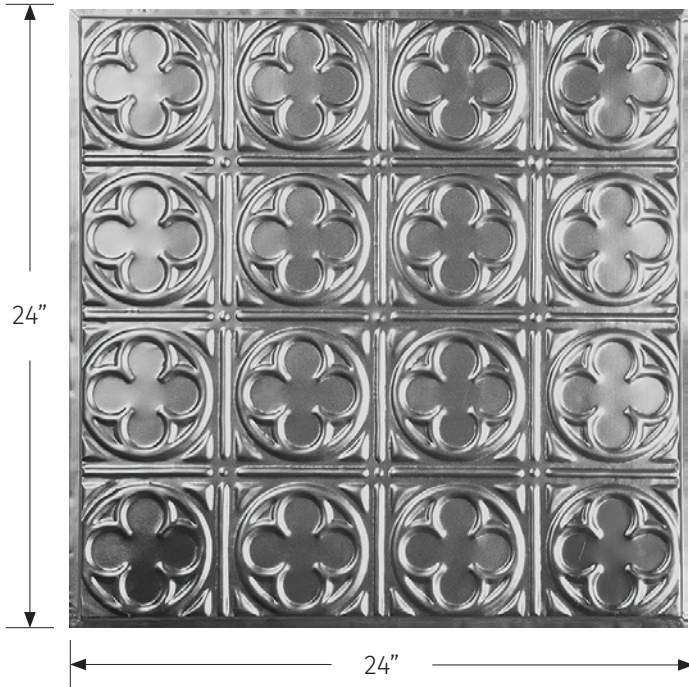

Single Panel View (shown Nail-Up edge)

Multiple Panel View

PATTERN #35:

- Size: 2' x 2'
- Weight: 2 lbs.
- Material: T1 grade tin-plated steel
- Finishes: Raw, Powder-Coat, or Powder-Coat & Hand Finish (Artisan)
- Colors: Over 50 Colors
- Fire Rating: ASTM E 84-03b
- Thickness: .010"
- Made in USA

COLORS:

Color Code: _____ (reference Color Chart under tab "Colors & Patterns")

INSTALLATION TYPES:

Installation Type: Nail-Up Drop-In Backsplash Snap Lock™ Acoustic Nail-Up Acoustic Drop-In

ACCESSORIES:

- Accessories:** Crown Molding Flat Molding Inside "L" Molding Edge "J" Molding
 Matching Switch Plates 2" Acoustical Pad (for Acoustic Tiles only)