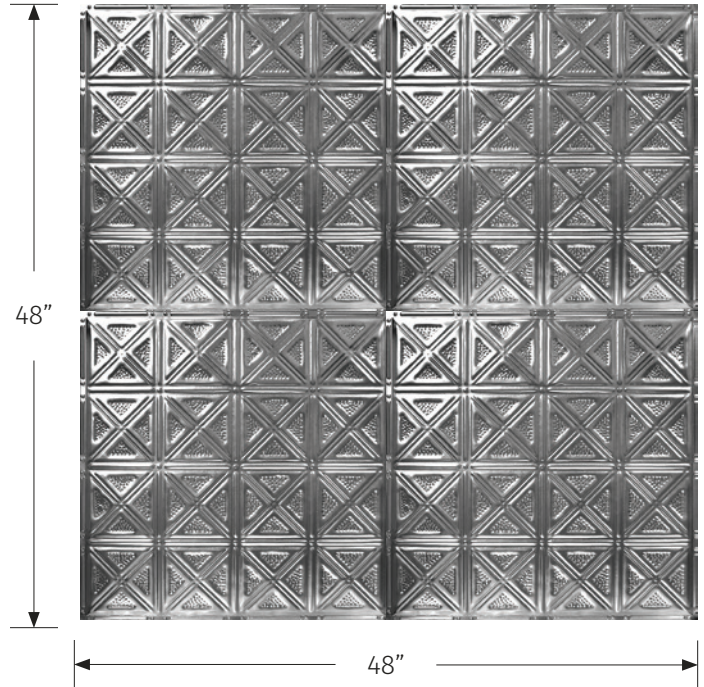

Single Panel View (shown Nail-Up edge)

Multiple Panel View

PATTERN #31:

- Size: 2' x 2'
- Weight: 2 lbs.
- Material: T1 grade tin-plated steel
- Finishes: Raw, Powder-Coat, or Powder-Coat & Hand Finish (Artisan)
- Colors: Over 50 Colors
- Fire Rating: ASTM E 84-03b
- Thickness: .010"
- Made in USA

COLORS:

Color Code: _____ (reference Color Chart under tab "Colors & Patterns")

INSTALLATION TYPES:

Installation Type: Nail-Up Drop-In Backsplash Snap Lock™ Acoustic Nail-Up Acoustic Drop-In

ACCESSORIES:

- Accessories:** Crown Molding Flat Molding Inside "L" Molding Edge "J" Molding
 Matching Switch Plates 2" Acoustical Pad (for Acoustic Tiles only)