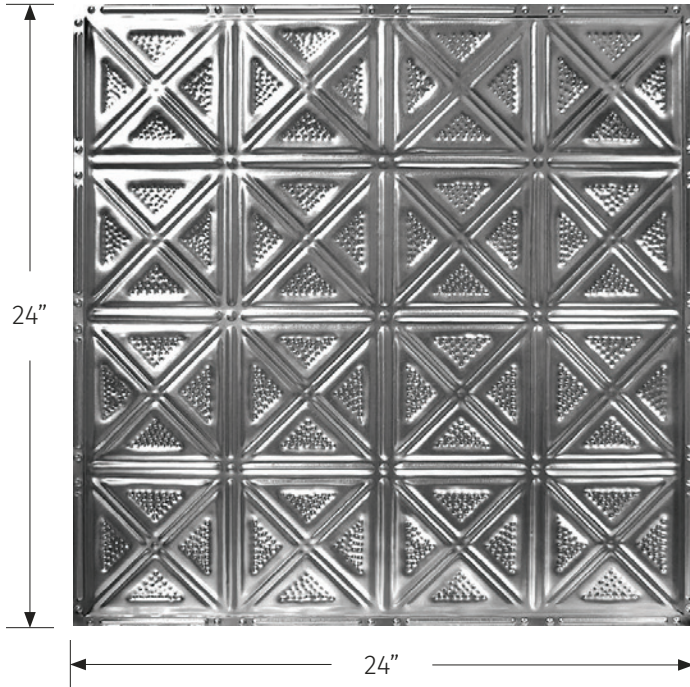

Single Panel View (shown Nail-Up edge)

Multiple Panel View

PATTERN #31:

- Size: 2' x 2'
- Weight: 2 lbs.
- Material: T1 grade tin-plated steel
- Finishes: Raw, Powder-Coat, or Powder-Coat & Hand Finish (Artisan)
- Colors: Over 50 Colors
- Fire Rating: ASTM E 84-03b
- Thickness: .010"
- Made in USA

COLORS:

Color Code: _____ (reference Color Chart under tab "Colors & Patterns")

INSTALLATION TYPES:

Installation Type: Nail-Up Drop-In Backsplash Snap Lock™ Acoustic Nail-Up Acoustic Drop-In

ACCESSORIES:

- Accessories:** Crown Molding Flat Molding Inside "L" Molding Edge "J" Molding
 Matching Switch Plates 2" Acoustical Pad (for Acoustic Tiles only)