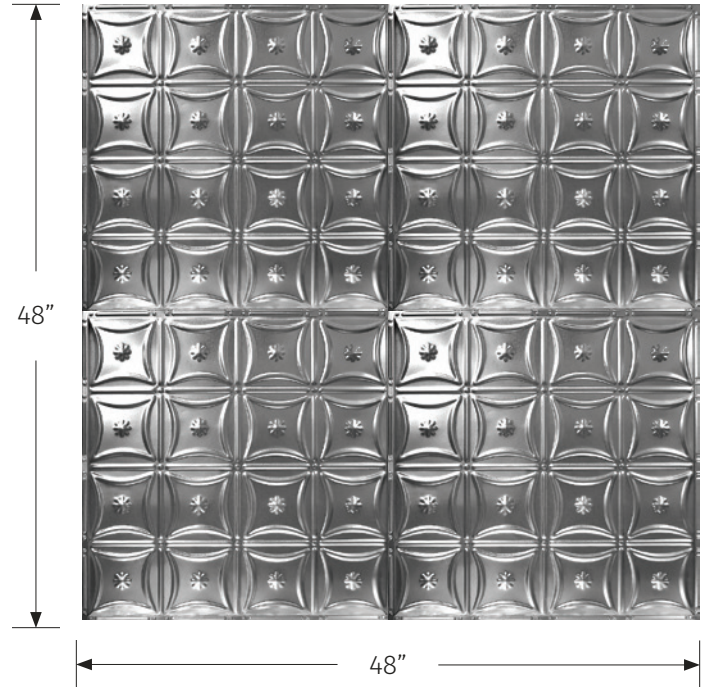

Single Panel View (shown Nail-Up edge)

Multiple Panel View

PATTERN #30:

- Size: 2' x 2'
- Weight: 2 lbs.
- Material: T1 grade tin-plated steel
- Finishes: Raw, Powder-Coat, or Powder-Coat & Hand Finish (Artisan)
- Colors: Over 50 Colors
- Fire Rating: ASTM E 84-03b
- Thickness: .010"
- Made in USA

COLORS:

Color Code: _____ (reference Color Chart under tab "Colors & Patterns")

INSTALLATION TYPES:

Installation Type: Nail-Up Drop-In Backsplash Snap Lock™ Acoustic Nail-Up Acoustic Drop-In

ACCESSORIES:

Accessories: Crown Molding Flat Molding Inside "L" Molding Edge "J" Molding
 Matching Switch Plates 2" Acoustical Pad (for Acoustic Tiles only)