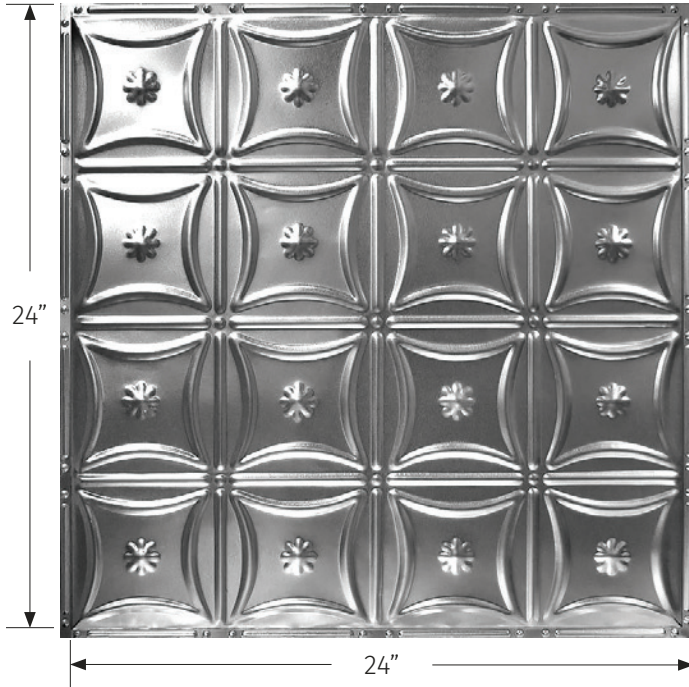

Single Panel View (shown Nail-Up edge)

Multiple Panel View

PATTERN #30:

- Size: 2' x 2'
- Weight: 2 lbs.
- Material: T1 grade tin-plated steel
- Finishes: Raw, Powder-Coat, or Powder-Coat & Hand Finish (Artisan)
- Colors: Over 50 Colors
- Fire Rating: ASTM E 84-03b
- Thickness: .010"
- Made in USA

COLORS:

Color Code: _____ (reference Color Chart under tab "Colors & Patterns")

INSTALLATION TYPES:

Installation Type: Nail-Up Drop-In Backsplash Snap Lock™ Acoustic Nail-Up Acoustic Drop-In

ACCESSORIES:

Accessories: Crown Molding Flat Molding Inside "L" Molding Edge "J" Molding
 Matching Switch Plates 2" Acoustical Pad (for Acoustic Tiles only)