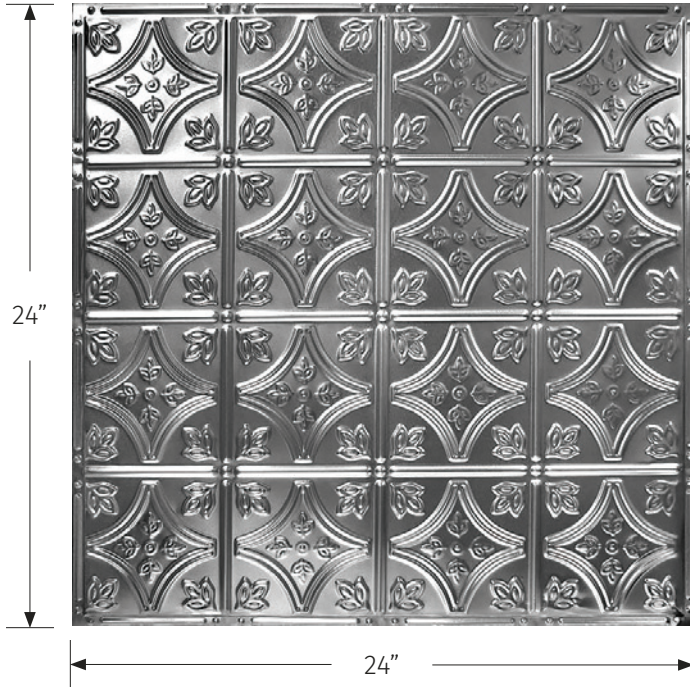

Single Panel View (shown Nail-Up edge)

Multiple Panel View

PATTERN #3:

- Size: 2' x 2'
- Weight: 2 lbs.
- Material: T1 grade tin-plated steel
- Finishes: Raw, Powder-Coat, or Powder-Coat & Hand Finish (Artisan)
- Colors: Over 50 Colors
- Fire Rating: ASTM E 84-03b
- Thickness: .010"
- Made in USA

COLORS:

Color Code: _____ (reference Color Chart under tab "Colors & Patterns")

INSTALLATION TYPES:

Installation Type: Nail-Up Drop-In Backsplash Snap Lock™ Acoustic Nail-Up Acoustic Drop-In

ACCESSORIES:

- Accessories:** Crown Molding Flat Molding Inside "L" Molding Edge "J" Molding
 Matching Switch Plates 2" Acoustical Pad (for Acoustic Tiles only)