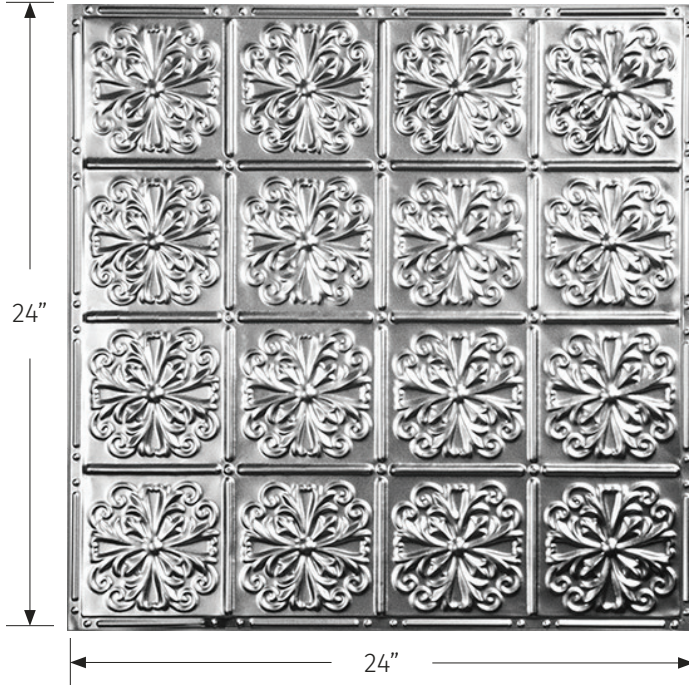

Single Panel View (shown Nail-Up edge)

Multiple Panel View

PATTERN #27:

- Size: 2' x 2'
- Weight: 2 lbs.
- Material: T1 grade tin-plated steel
- Finishes: Raw, Powder-Coat, or Powder-Coat & Hand Finish (Artisan)
- Colors: Over 50 Colors
- Fire Rating: ASTM E 84-03b
- Thickness: .010"
- Made in USA

COLORS:

Color Code: _____ (reference Color Chart under tab "Colors & Patterns")

INSTALLATION TYPES:

Installation Type: Nail-Up Drop-In Backsplash Snap Lock™ Acoustic Nail-Up Acoustic Drop-In

ACCESSORIES:

- Accessories:** Crown Molding Flat Molding Inside "L" Molding Edge "J" Molding
 Matching Switch Plates 2" Acoustical Pad (for Acoustic Tiles only)