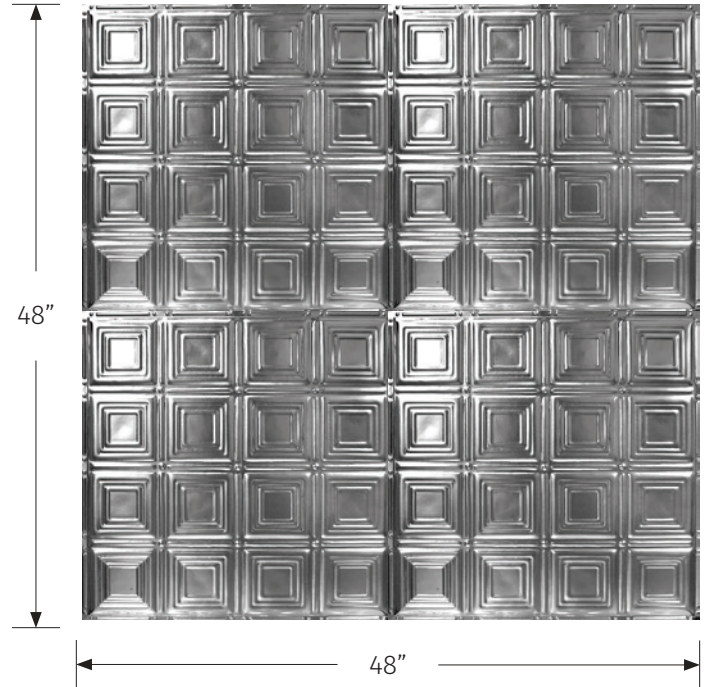

Single Panel View (shown Nail-Up edge)

Multiple Panel View

PATTERN #20:

- Size: 2' x 2'
- Weight: 2 lbs.
- Material: T1 grade tin-plated steel
- Finishes: Raw, Powder-Coat, or Powder-Coat & Hand Finish (Artisan)
- Colors: Over 50 Colors
- Fire Rating: ASTM E 84-03b
- Thickness: .010"
- Made in USA

COLORS:

Color Code: _____ (reference Color Chart under tab "Colors & Patterns")

INSTALLATION TYPES:

Installation Type: Nail-Up Drop-In Backsplash Snap Lock™ Acoustic Nail-Up Acoustic Drop-In

ACCESSORIES:

Accessories: Crown Molding Flat Molding Inside "L" Molding Edge "J" Molding
 Matching Switch Plates 2" Acoustical Pad (for Acoustic Tiles only)