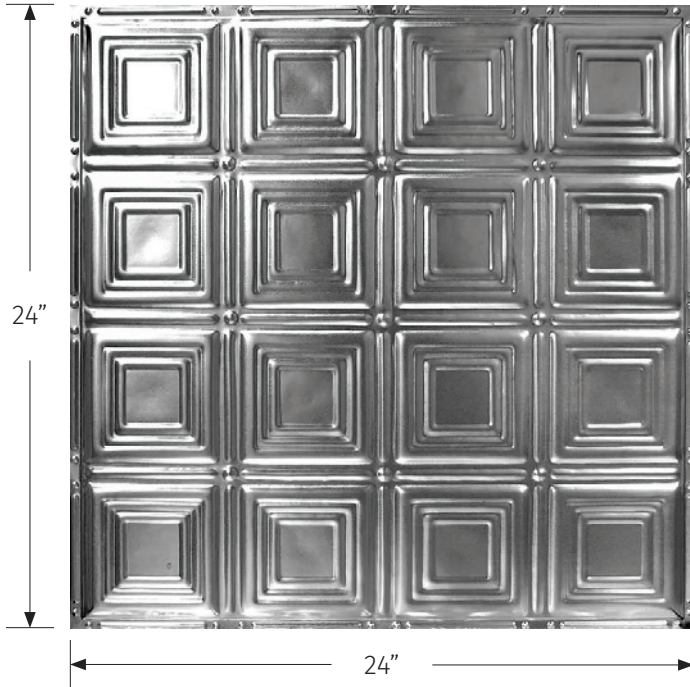

Single Panel View (shown Nail-Up edge)

Multiple Panel View

PATTERN #20:

- Size: 2' x 2'
- Weight: 2 lbs.
- Material: T1 grade tin-plated steel
- Finishes: Raw, Powder-Coat, or Powder-Coat & Hand Finish (Artisan)
- Colors: Over 50 Colors
- Fire Rating: ASTM E 84-03b
- Thickness: .010"
- Made in USA

COLORS:

Color Code: _____ (reference Color Chart under tab "Colors & Patterns")

INSTALLATION TYPES:

Installation Type: Nail-Up Drop-In Backsplash Snap Lock™ Acoustic Nail-Up Acoustic Drop-In

ACCESSORIES:

Accessories: Crown Molding Flat Molding Inside "L" Molding Edge "J" Molding
 Matching Switch Plates 2" Acoustical Pad (for Acoustic Tiles only)