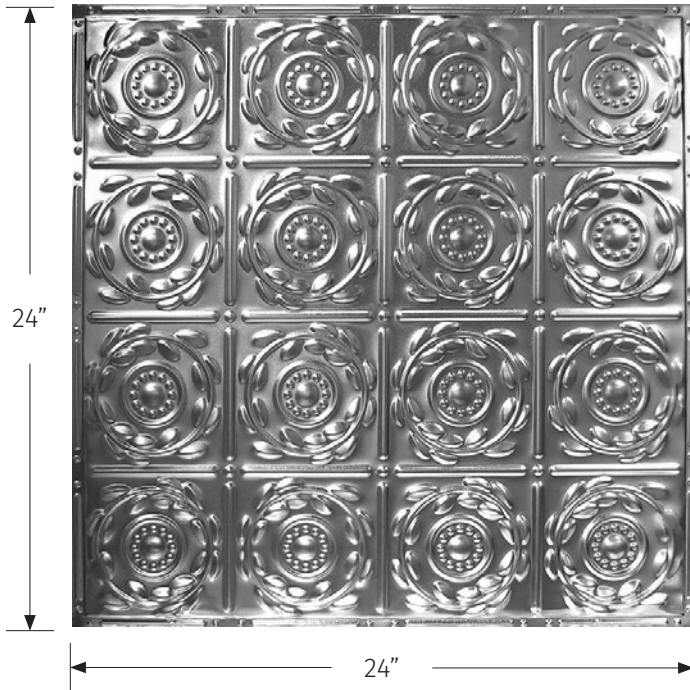

Single Panel View (shown Nail-Up edge)

Multiple Panel View

PATTERN #17:

- Size: 2' x 2'
- Weight: 2 lbs.
- Material: T1 grade tin-plated steel
- Finishes: Raw, Powder-Coat, or Powder-Coat & Hand Finish (Artisan)
- Colors: Over 50 Colors
- Fire Rating: ASTM E 84-03b
- Thickness: .010"
- Made in USA

COLORS:

Color Code: _____ (reference Color Chart under tab "Colors & Patterns")

INSTALLATION TYPES:

Installation Type: Nail-Up Drop-In Backsplash Snap Lock™ Acoustic Nail-Up Acoustic Drop-In

ACCESSORIES:

- Accessories:** Crown Molding Flat Molding Inside "L" Molding Edge "J" Molding
 Matching Switch Plates 2" Acoustical Pad (for Acoustic Tiles only)