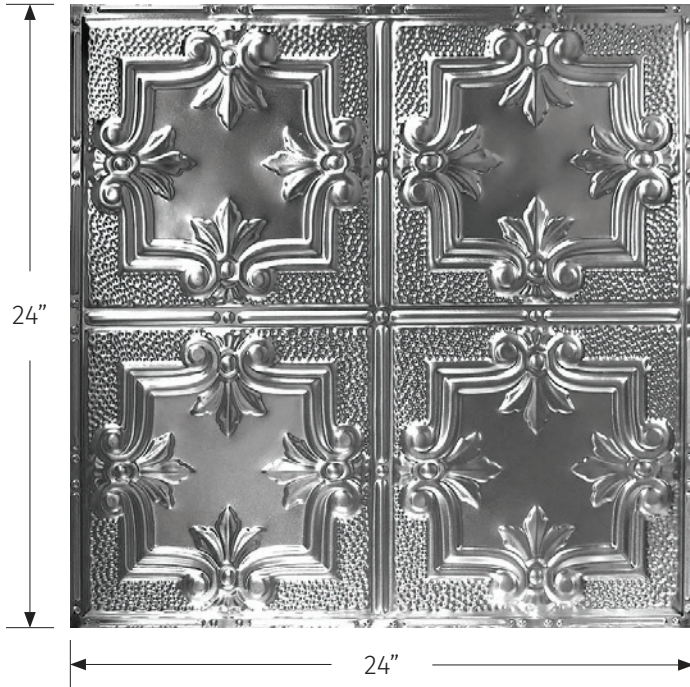

Single Panel View (shown Nail-Up edge)

Multiple Panel View

PATTERN #16:

- Size: 2' x 2'
- Weight: 2 lbs.
- Material: T1 grade tin-plated steel
- Finishes: Raw, Powder-Coat, or Powder-Coat & Hand Finish (Artisan)
- Colors: Over 50 Colors
- Fire Rating: ASTM E 84-03b
- Thickness: .010"
- Made in USA

COLORS:

Color Code: _____ (reference Color Chart under tab "Colors & Patterns")

INSTALLATION TYPES:

Installation Type: Nail-Up Drop-In Backsplash Snap Lock™ Acoustic Nail-Up Acoustic Drop-In

ACCESSORIES:

- Accessories:** Crown Molding Flat Molding Inside "L" Molding Edge "J" Molding
 Matching Switch Plates 2" Acoustical Pad (for Acoustic Tiles only)