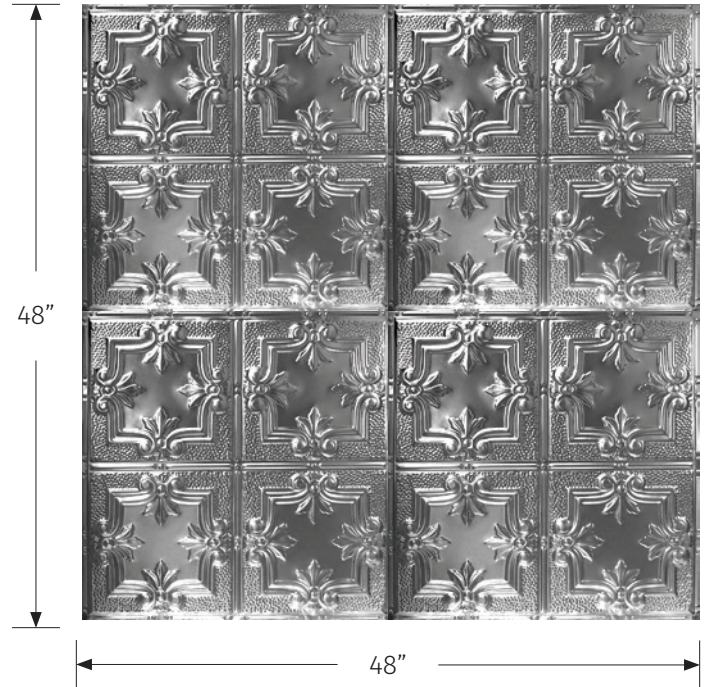

Single Panel View (shown Nail-Up edge)

Multiple Panel View

PATTERN #16:

- Size: 2' x 2'
- Weight: 2 lbs.
- Material: T1 grade tin-plated steel
- Finishes: Raw, Powder-Coat, or Powder-Coat & Hand Finish (Artisan)
- Colors: Over 50 Colors
- Fire Rating: ASTM E 84-03b
- Thickness: .010"
- Made in USA

COLORS:

Color Code: _____ (reference Color Chart under tab "Colors & Patterns")

INSTALLATION TYPES:

Installation Type: Nail-Up Drop-In Backsplash Snap Lock™ Acoustic Nail-Up Acoustic Drop-In

ACCESSORIES:

- Accessories:** Crown Molding Flat Molding Inside "L" Molding Edge "J" Molding
 Matching Switch Plates 2" Acoustical Pad (for Acoustic Tiles only)