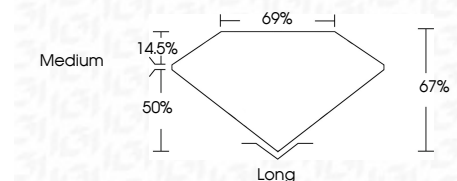

ELECTRONIC COPY

726523081
Report verification at igi.org

August 22, 2025
IGI Report Number **726523081**
Description **NATURAL DIAMOND**
Shape and Cutting Style **EMERALD CUT**
Measurements **11.28 X 7.27 X 4.87 MM**

GRADING RESULTS
Carat Weight **4.01 CARATS**
Color Grade **J**
Clarity Grade **VS 1**
Cut Grade **VERY GOOD**

ADDITIONAL GRADING INFORMATION
Polish **EXCELLENT**
Symmetry **EXCELLENT**
Fluorescence **NONE**
Inscription(s) **(IGI) 726523081**

August 22, 2025
IGI Report No 726523081
EMERALD CUT
4.01 CARATS
Carat Weight **J**
Color Grade **VS 1**
Clarity Grade **VERY GOOD**
Depth **67%**
Table **69%**
Girdle **Medium**
Culet **Long**
Polish **EXCELLENT**
Symmetry **EXCELLENT**
Fluorescence **NONE**
Inscription(s) **(IGI) 726523081**

DIAMOND REPORT

August 22, 2025
IGI Report Number **726523081**
Description **NATURAL DIAMOND**
Shape and Cutting Style **EMERALD CUT**
Measurements **11.28 X 7.27 X 4.87 MM**

GRADING RESULTS
Carat Weight **4.01 CARATS**
Color Grade **J**
Clarity Grade **VS 1**
Cut Grade **VERY GOOD**