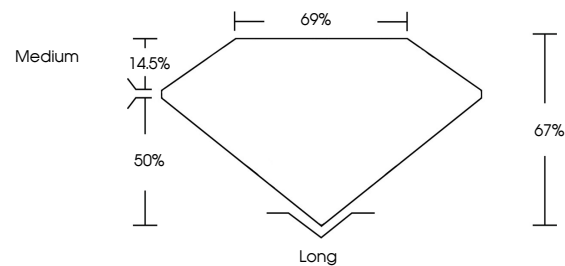

PROPORTIONS