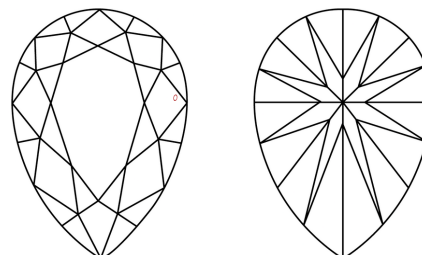

ELECTRONIC COPY

773632840
Report verification at igi.org

February 13, 2026
IGI Report Number **773632840**
Description **NATURAL DIAMOND**
Shape and Cutting Style **PEAR BRILLIANT**
Measurements **12.18 X 7.89 X 5.04 MM**

DIAMOND REPORT

February 13, 2026
IGI Report Number **773632840**
Description **NATURAL DIAMOND**
Shape and Cutting Style **PEAR BRILLIANT**
Measurements **12.18 X 7.89 X 5.04 MM**

GRADING RESULTS

Carat Weight **3.01 CARATS**
Color Grade **I**
Clarity Grade **VS 1**
Cut Grade **VERY GOOD**

ADDITIONAL GRADING INFORMATION

Polish **EXCELLENT**
Symmetry **EXCELLENT**
Fluorescence **NONE**
Inscription(s) **IGI 773632840**

PROPORTIONS

Sample Image Used

CLARITY CHARACTERISTICS

KEY TO SYMBOLS

Red symbols indicate internal characteristics.
Green symbols indicate external characteristics.

COLOR

D - F	G - J	K - M	N - R	S - Z	FANCY
Colorless	Near Colorless	Slightly Tinted	Very Light Color	Light Color	

CLARITY

FL	IF	VVS ¹⁻²	VS ¹⁻²	SI ¹⁻²	I ¹⁻³
Flawless	Internally Flawless	Very Very Slightly Included	Very Slightly Included	Slightly Included	Included