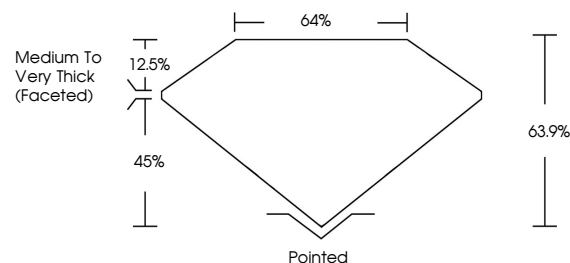

GRADING RESULTS

Carat Weight **3.01 CARATS**
Color Grade **I**
Clarity Grade **VS 1**
Cut Grade **VERY GOOD**

ADDITIONAL GRADING INFORMATION

Polish **EXCELLENT**
Symmetry **EXCELLENT**
Fluorescence **NONE**
Inscription(s) **IGI 773632840**

IGI

February 13, 2026
IGI Report No 773632840
PEAR BRILLIANT
12.18 X 7.89 X 5.04 MM
3.01 CARATS
I
Color Grade
VERY GOOD
VS 1
63.9%
45%
64%
Medium to Very Thick (Faceted)
Pointed
EXCELLENT
EXCELLENT
NONE
IGI 773632840

DIAMOND REPORT

February 13, 2026
IGI Report Number **773632840**
Description **NATURAL DIAMOND**
Shape and Cutting Style **PEAR BRILLIANT**
Measurements **12.18 X 7.89 X 5.04 MM**

GRADING RESULTS

Carat Weight **3.01 CARATS**
Color Grade **I**
Clarity Grade **VS 1**
Cut Grade **VERY GOOD**

ADDITIONAL GRADING INFORMATION

Polish **EXCELLENT**
Symmetry **EXCELLENT**
Fluorescence **NONE**
Inscription(s) **IGI 773632840**

PROPORTIONS

Sample Image Used

CLARITY CHARACTERISTICS

KEY TO SYMBOLS

Red symbols indicate internal characteristics.
Green symbols indicate external characteristics.