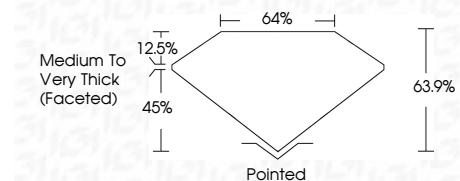

ELECTRONIC COPY

773632840
Report verification at igi.org

February 13, 2026
IGI Report Number **773632840**
Description **NATURAL DIAMOND**
Shape and Cutting Style **PEAR BRILLIANT**
Measurements **12.18 X 7.89 X 5.04 MM**

GRADING RESULTS

Carat Weight **3.01 CARATS**
Color Grade **I**
Clarity Grade **VS 1**
Cut Grade **VERY GOOD**

ADDITIONAL GRADING INFORMATION

Polish **EXCELLENT**
Symmetry **EXCELLENT**
Fluorescence **NONE**
Inscription(s) **IGI 773632840**

IGI

February 13, 2026
IGI Report No 773632840
PEAR BRILLIANT
12.18 X 7.89 X 5.04 MM
3.01 CARATS
I
Color Grade
VERY GOOD
VS 1
63.9%
45%
64%
Medium to Very Thick (Faceted)
Pointed
EXCELLENT
EXCELLENT
NONE
IGI 773632840

DIAMOND REPORT

February 13, 2026
IGI Report Number **773632840**
Description **NATURAL DIAMOND**
Shape and Cutting Style **PEAR BRILLIANT**
Measurements **12.18 X 7.89 X 5.04 MM**

GRADING RESULTS

Carat Weight **3.01 CARATS**
Color Grade **I**
Clarity Grade **VS 1**
Cut Grade **VERY GOOD**