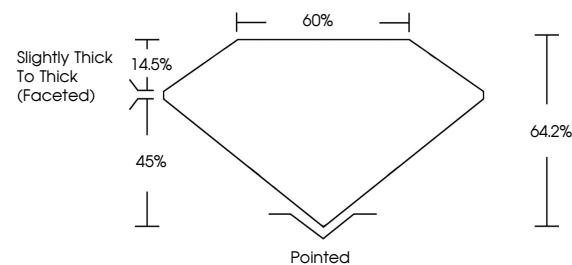

GRADING RESULTS

Carat Weight **2.53 CARATS**
Color Grade **L**
Clarity Grade **SI 1**
Cut Grade **VERY GOOD**

ADDITIONAL GRADING INFORMATION

Polish **EXCELLENT**
Symmetry **EXCELLENT**
Fluorescence **NONE**
Inscription(s) **(IGI) 705538823**

IGI

August 21, 2025
IGI Report No 705538823
PEAR BRILLIANT
13.07 X 7.10 X 4.56 MM
2.53 CARATS L
SI 1
VERY GOOD
64.2%
60%
Slightly Thick To Thick (Faceted)
Pointed
EXCELLENT
EXCELLENT
NONE
(IGI) 705538823

DIAMOND REPORT

August 21, 2025
IGI Report Number **705538823**
Description **NATURAL DIAMOND**
Shape and Cutting Style **PEAR BRILLIANT**
Measurements **13.07 X 7.10 X 4.56 MM**

GRADING RESULTS

Carat Weight **2.53 CARATS**
Color Grade **L**
Clarity Grade **SI 1**
Cut Grade **VERY GOOD**

ADDITIONAL GRADING INFORMATION

Polish **EXCELLENT**
Symmetry **EXCELLENT**
Fluorescence **NONE**
Inscription(s) **(IGI) 705538823**

PROPORTIONS

Sample Image Used

CLARITY CHARACTERISTICS

KEY TO SYMBOLS

Red symbols indicate internal characteristics.
Green symbols indicate external characteristics.