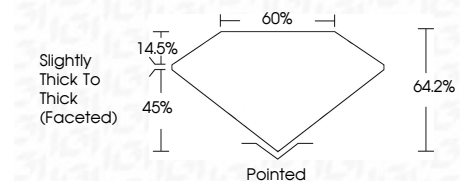

ELECTRONIC COPY

705538823
Report verification at igi.org

August 21, 2025
IGI Report Number **705538823**
Description **NATURAL DIAMOND**
Shape and Cutting Style **PEAR BRILLIANT**
Measurements **13.07 X 7.10 X 4.56 MM**

GRADING RESULTS

Carat Weight **2.53 CARATS**
Color Grade **L**
Clarity Grade **SI 1**
Cut Grade **VERY GOOD**

ADDITIONAL GRADING INFORMATION

Polish **EXCELLENT**
Symmetry **EXCELLENT**
Fluorescence **NONE**
Inscription(s) **(IGI) 705538823**

IGI

August 21, 2025
IGI Report No 705538823
PEAR BRILLIANT
13.07 X 7.10 X 4.56 MM
2.53 CARATS L
SI 1
VERY GOOD
64.2%
60%
Slightly Thick To Thick (Faceted)
Pointed
EXCELLENT
EXCELLENT
NONE
(IGI) 705538823

DIAMOND REPORT

August 21, 2025
IGI Report Number **705538823**
Description **NATURAL DIAMOND**
Shape and Cutting Style **PEAR BRILLIANT**
Measurements **13.07 X 7.10 X 4.56 MM**

GRADING RESULTS

Carat Weight **2.53 CARATS**
Color Grade **L**
Clarity Grade **SI 1**
Cut Grade **VERY GOOD**