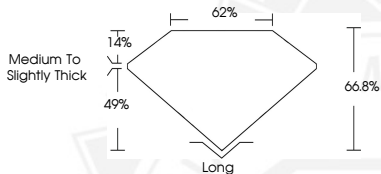

July 2, 2025
IGI Report Number **700519224**
EMERALD CUT
NATURAL DIAMOND
6.03 X 4.28 X 2.86 MM
Carat Weight **0.73 CARAT**
Color Grade **H**
Clarity Grade **VVS 1**
Cut Grade **EXCELLENT**
Polish **EXCELLENT**
Symmetry **EXCELLENT**
Fluorescence **NONE**
Inscription(s) **IGI 700519224**

July 2, 2025
IGI Report Number **700519224**
EMERALD CUT
NATURAL DIAMOND
6.03 X 4.28 X 2.86 MM
Carat Weight **0.73 CARAT**
Color Grade **H**
Clarity Grade **VVS 1**
Cut Grade **EXCELLENT**
Polish **EXCELLENT**
Symmetry **EXCELLENT**
Fluorescence **NONE**
Inscription(s) **IGI 700519224**