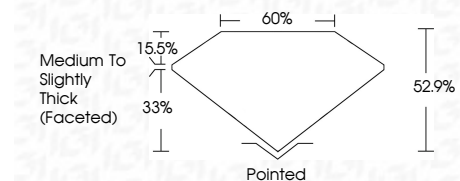

ELECTRONIC COPY

681511756
Report verification at igi.org

April 23, 2025
IGI Report Number **681511756**
Description **NATURAL DIAMOND**
Shape and Cutting Style **PEAR BRILLIANT**
Measurements **12.11 X 7.82 X 4.14 MM**
GRADING RESULTS
Carat Weight **2.50 CARATS**
Color Grade **I**
Clarity Grade **VS 1**
Cut Grade **VERY GOOD**

DIAMOND REPORT

April 23, 2025
IGI Report Number **681511756**
Description **NATURAL DIAMOND**
Shape and Cutting Style **PEAR BRILLIANT**
Measurements **12.11 X 7.82 X 4.14 MM**

GRADING RESULTS

Carat Weight **2.50 CARATS**
Color Grade **I**
Clarity Grade **VS 1**
Cut Grade **VERY GOOD**

ADDITIONAL GRADING INFORMATION

Polish **EXCELLENT**
Symmetry **EXCELLENT**
Fluorescence **VERY SLIGHT**
Inscription(s) **681511756**

PROPORTIONS

Sample Image Used

CLARITY CHARACTERISTICS

KEY TO SYMBOLS

Red symbols indicate internal characteristics.
Green symbols indicate external characteristics.

ADDITIONAL GRADING INFORMATION

Polish **EXCELLENT**
Symmetry **EXCELLENT**
Fluorescence **VERY SLIGHT**
Inscription(s) **681511756**

IGI

April 23, 2025
IGI Report No. 681511756
PEAR BRILLIANT
12.11 X 7.82 X 4.14 MM
2.50 CARATS
I
Color Grade
VERY GOOD
VS 1
52.9%
60%
Medium To Slightly Thick (Faceted)
Pointed
EXCELLENT
EXCELLENT
VERY SLIGHT
681511756