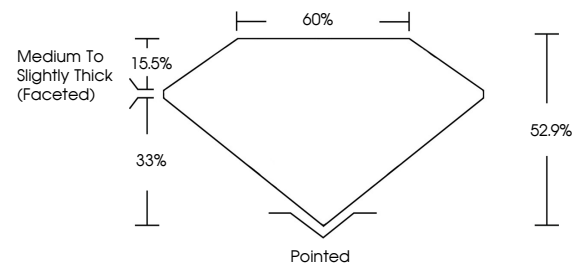

ELECTRONIC COPY

681511756
Report verification at igi.org

April 23, 2025
IGI Report Number **681511756**
Description **NATURAL DIAMOND**
Shape and Cutting Style **PEAR BRILLIANT**
Measurements **12.11 X 7.82 X 4.14 MM**
GRADING RESULTS
Carat Weight **2.50 CARATS**
Color Grade **I**
Clarity Grade **VS 1**
Cut Grade **VERY GOOD**

DIAMOND REPORT

April 23, 2025
IGI Report Number **681511756**
Description **NATURAL DIAMOND**
Shape and Cutting Style **PEAR BRILLIANT**
Measurements **12.11 X 7.82 X 4.14 MM**

GRADING RESULTS

Carat Weight **2.50 CARATS**
Color Grade **I**
Clarity Grade **VS 1**
Cut Grade **VERY GOOD**

ADDITIONAL GRADING INFORMATION

Polish **EXCELLENT**
Symmetry **EXCELLENT**
Fluorescence **VERY SLIGHT**
Inscription(s) **681511756**

PROPORTIONS

Sample Image Used

CLARITY CHARACTERISTICS

KEY TO SYMBOLS

Red symbols indicate internal characteristics.
Green symbols indicate external characteristics.

ADDITIONAL GRADING INFORMATION

Polish **EXCELLENT**
Symmetry **EXCELLENT**
Fluorescence **VERY SLIGHT**
Inscription(s) **681511756**

IGI

April 23, 2025
IGI Report No. 681511756
PEAR BRILLIANT
12.11 X 7.82 X 4.14 MM
2.50 CARATS
I
Color Grade
VERY GOOD
VS 1
52.9%
60%
Medium To Slightly Thick (Faceted)
Pointed
EXCELLENT
EXCELLENT
VERY SLIGHT
681511756