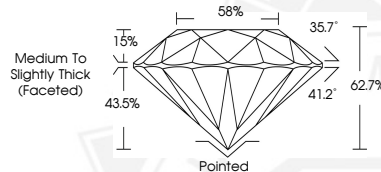

December 24, 2025

IGI Report Number 757510531

**ROUND BRILLIANT
NATURAL DIAMOND
4.70 - 4.73 X 2.96 MM**

Carat Weight **0.41 CARAT**
Color Grade **G**
Clarity Grade **I.F.**
Cut Grade **EXCELLENT**
Polish **EXCELLENT**
Symmetry **EXCELLENT**
Fluorescence **NONE**
Inscription(s) **IGI 757510531**