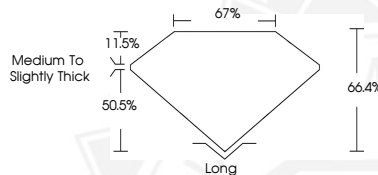

December 22, 2025
IGI Report Number 757512653
EMERALD CUT
NATURAL DIAMOND
5.57 X 3.72 X 2.47 MM
Carat Weight **0.50 CARAT**
Color Grade **G**
Clarity Grade **VS 1**
Cut Grade **VERY GOOD**
Polish **EXCELLENT**
Symmetry **EXCELLENT**
Fluorescence **NONE**
Inscription(s) **IGI 757512653**