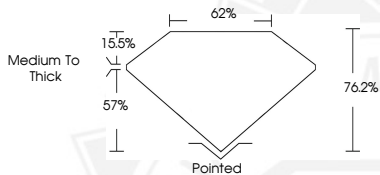

December 2, 2025
IGI Report Number **741570231**
MODIFIED PRINCESS CUT
NATURAL DIAMOND
4.17 X 4.08 X 3.11 MM
Carat Weight **0.45 CARAT**
Color Grade **D**
Clarity Grade **SI 2**
Cut Grade **VERY GOOD**
Polish **VERY GOOD**
Symmetry **VERY GOOD**
Fluorescence **NONE**
Inscription(s) **IGI 741570231**

December 2, 2025
IGI Report Number **741570231**
MODIFIED PRINCESS CUT
NATURAL DIAMOND
4.17 X 4.08 X 3.11 MM
Carat Weight **0.45 CARAT**
Color Grade **D**
Clarity Grade **SI 2**
Cut Grade **VERY GOOD**
Polish **VERY GOOD**
Symmetry **VERY GOOD**
Fluorescence **NONE**
Inscription(s) **IGI 741570231**