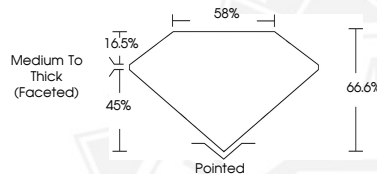

November 18, 2025
IGI Report Number 741552155
PEAR BRILLIANT
NATURAL DIAMOND
6.56 X 4.31 X 2.87 MM
Carat Weight **0.50 CARAT**
Color Grade **G**
Clarity Grade **VS 2**
Cut Grade **VERY GOOD**
Polish **EXCELLENT**
Symmetry **VERY GOOD**
Fluorescence **VERY SLIGHT**
Inscription(s) **IGI 741552155**