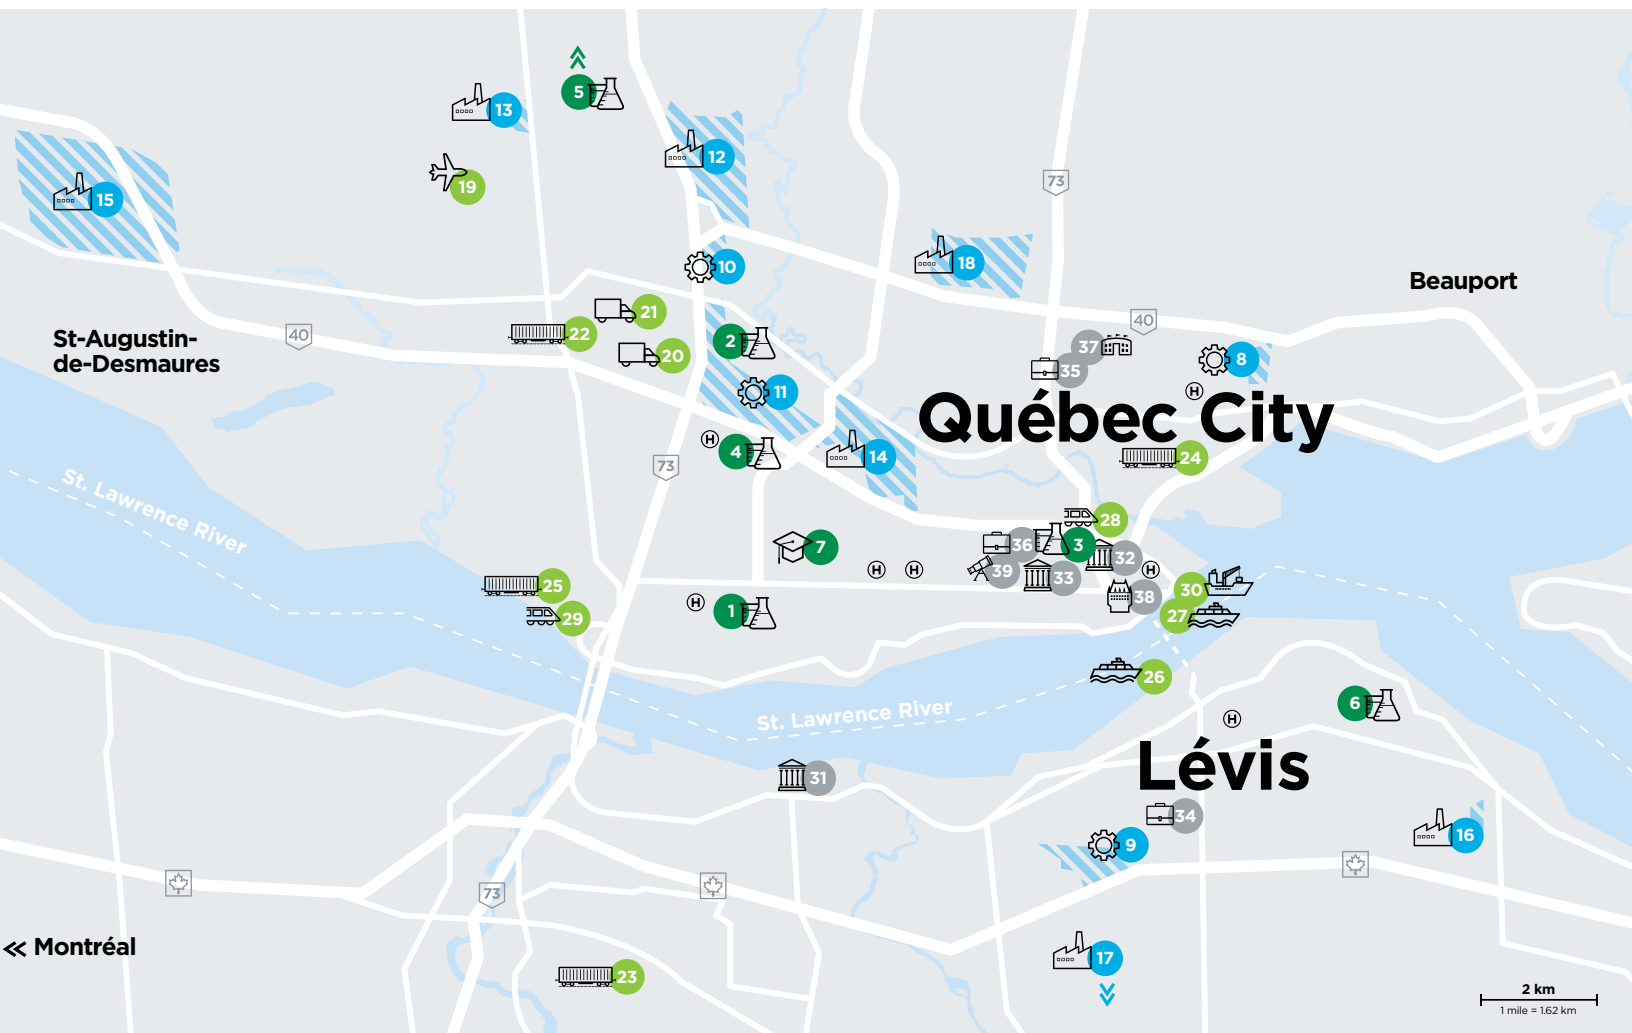

Main points of interest

research centres

industrial zones and parks

- 1 **CR-CHU de Québec** - Laval University Hospital Research Centre
 - a. **CRI** - Infectious Disease Research Centre
- 2 Research centres located in the High Tech Park
 - a. **CIMMI** - Centre for Digital Imagery and Interactive Media
 - b. **CRIQ** - Québec Industrial Research Centre
 - c. **FPIInnovations**
 - d. **INO** - National Optics Institute
- 3 **ETE-INRS** - Water Earth Environment Centre/National Institute of Scientific Research
- 4 **IUCPQ** - Québec Heart and Lung University Institute
- 5 **RDDC Valcartier** - Defence Research and Development Canada Valcartier
- 6 **TransBIOTech** - Research and Biotechnology Transfer Centre

- 8 D'Estimauville Innovation Space
- 9 Lévis Innoparc
- 10 Michelet Innovation Space
- 11 Québec Metro High Tech Park (PTQM)

- 12 Armand Viau Industrial Park
- 13 Chauveau Industrial Park
- 14 Duberger Industrial Park
- 15 François Leclerc Industrial Park
- 16 Lauzon Industrial Park
- 17 Pintendre Industrial Park
- 18 Lebourgneuf Industrial Zone

transportation infrastructures

in addition

 19 Québec City Jean Lesage International Airport

 20 Transshipment centre - Groupe TYT
21 Transshipment centre - Henri IV

 22 Henri IV Rail Yard
23 Joffre Rail Yard
24 Limoilou Rail Yard
25 Sainte Foy CN Rail Yard

 26 Lévis River Terminal
27 Québec City River Terminal

 28 VIA Rail Terminal (Québec City)
29 VIA Rail Terminal (Sainte Foy)

 30 Port of Québec City

 31 Lévis City Hall
32 Québec City Hall
33 Québec National Assembly