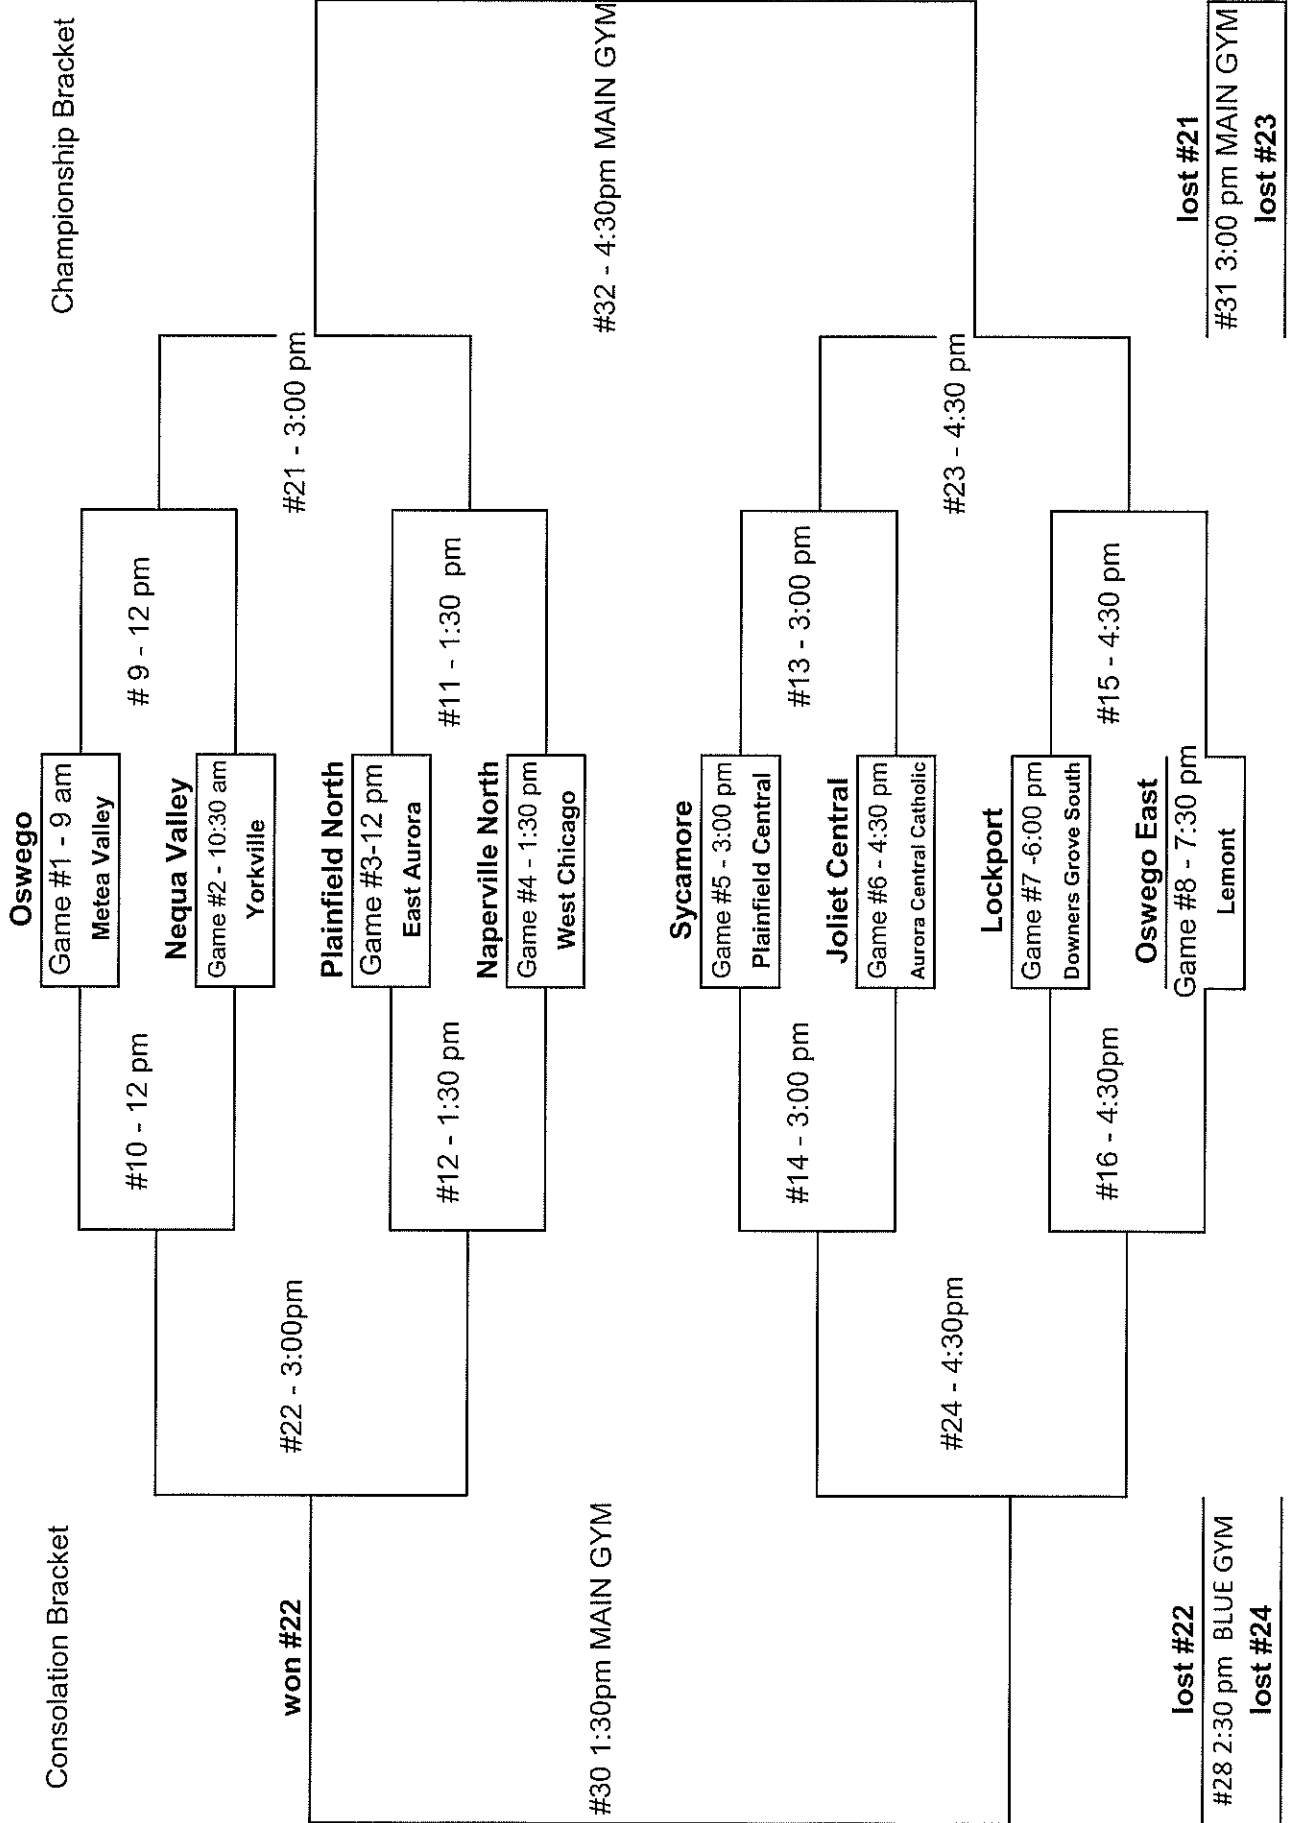

Oswego East Holiday Classic Tournament 2019

Dec. 28 Dec. 27 Dec. 26 Dec. 26 Dec. 23 Dec. 26 Dec. 27 Dec. 28

BLUE GYM BLUE GYM BLUE GYM MAIN GYM All Games Main Gym MAIN GYM MAIN GYM MAIN GYM

Oswego East Holiday Classic Tournament 2019

Dec. 28th

Dec. 27th

Dec. 28th

BLUE GYM

MAIN GYM

Consolation Bracket

Championship Bracket

lost #10

lost #9

18 - 12:00 pm

#17 - 12:00 pm

lost #12

lost #11

#26 - 1:30 pm BLUE GYM

#29 - 1:30pm MAIN GYM

lost #14

lost #13

20 - 1:30 pm

#19 - 1:30 pm

lost #16

lost #15

lost #18

lost #17

#25 - 12:00 PM BLUE GYM