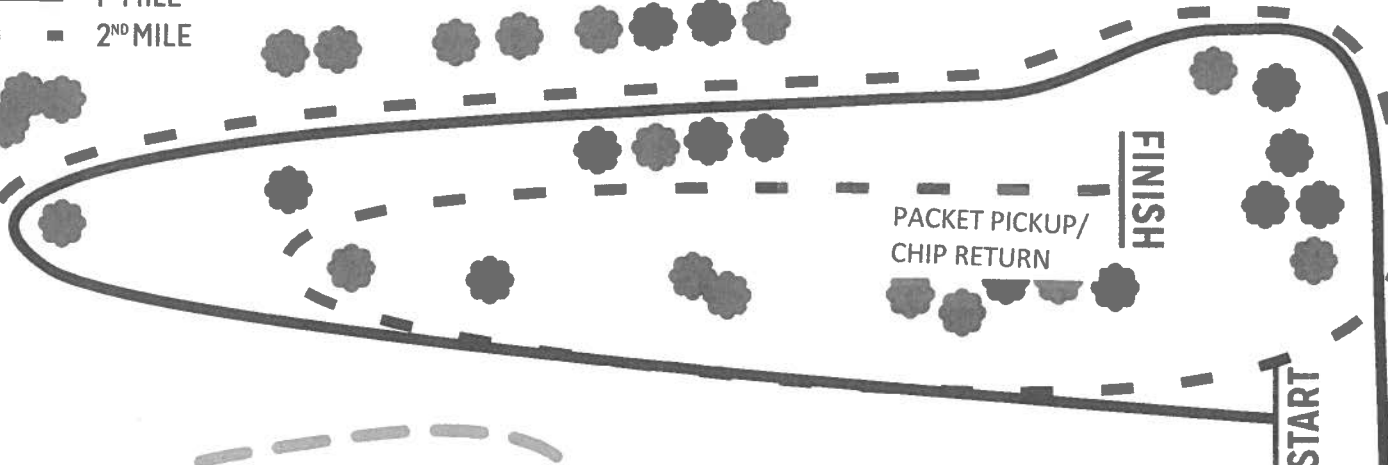

— 1ST MILE
- - - 2ND MILE

TEAM AREA

KLM CREEK

PACKET PICKUP/
CHIP RETURN

FINISH

START

T-SHIRTS &
CONCESSIONS

AWARDS

PORTABLE
RESTROOMS

SHELTER
PORTABLE
RESTROOMS

1.93 MILE COURSE

KATHERINE LEGGE MEMORIAL PARK
- Hinsdale, Illinois -

NO VEHICLES

NO VEHICLES

EXIT

TEAM DROP-OFF
NO BUS PARKING

BATHROOMS

SHELTER

SOCCER/
LACROSSE

PADDLEBALL
COURTS

ENTER

1 MILE