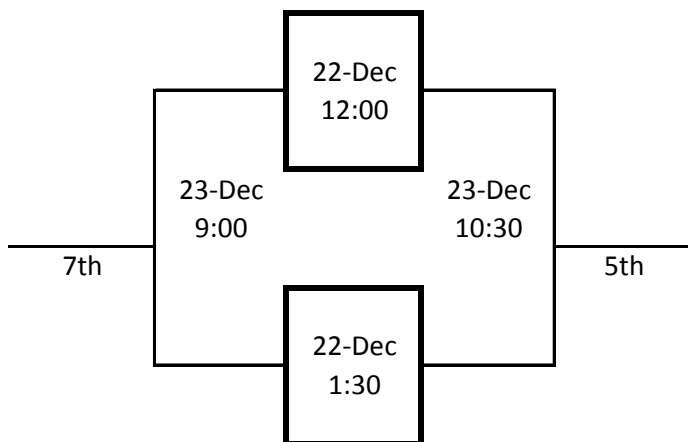

Silver Bracket

2nd Place Teams