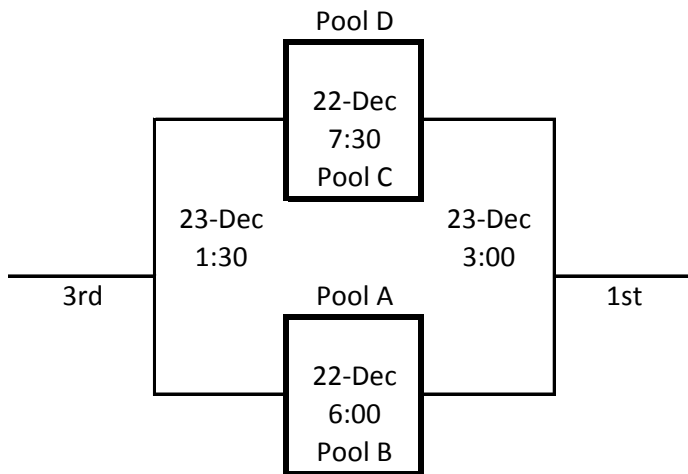

### Tiebreakers

1. Free Throw %
2. Points Allowed
3. Coin Toss

We will use 30 point Mercy Rule

# 2014Ottawa Girls Varsity Holiday Tournament

Top team is Home

## Gold Bracket

1st Place Teams