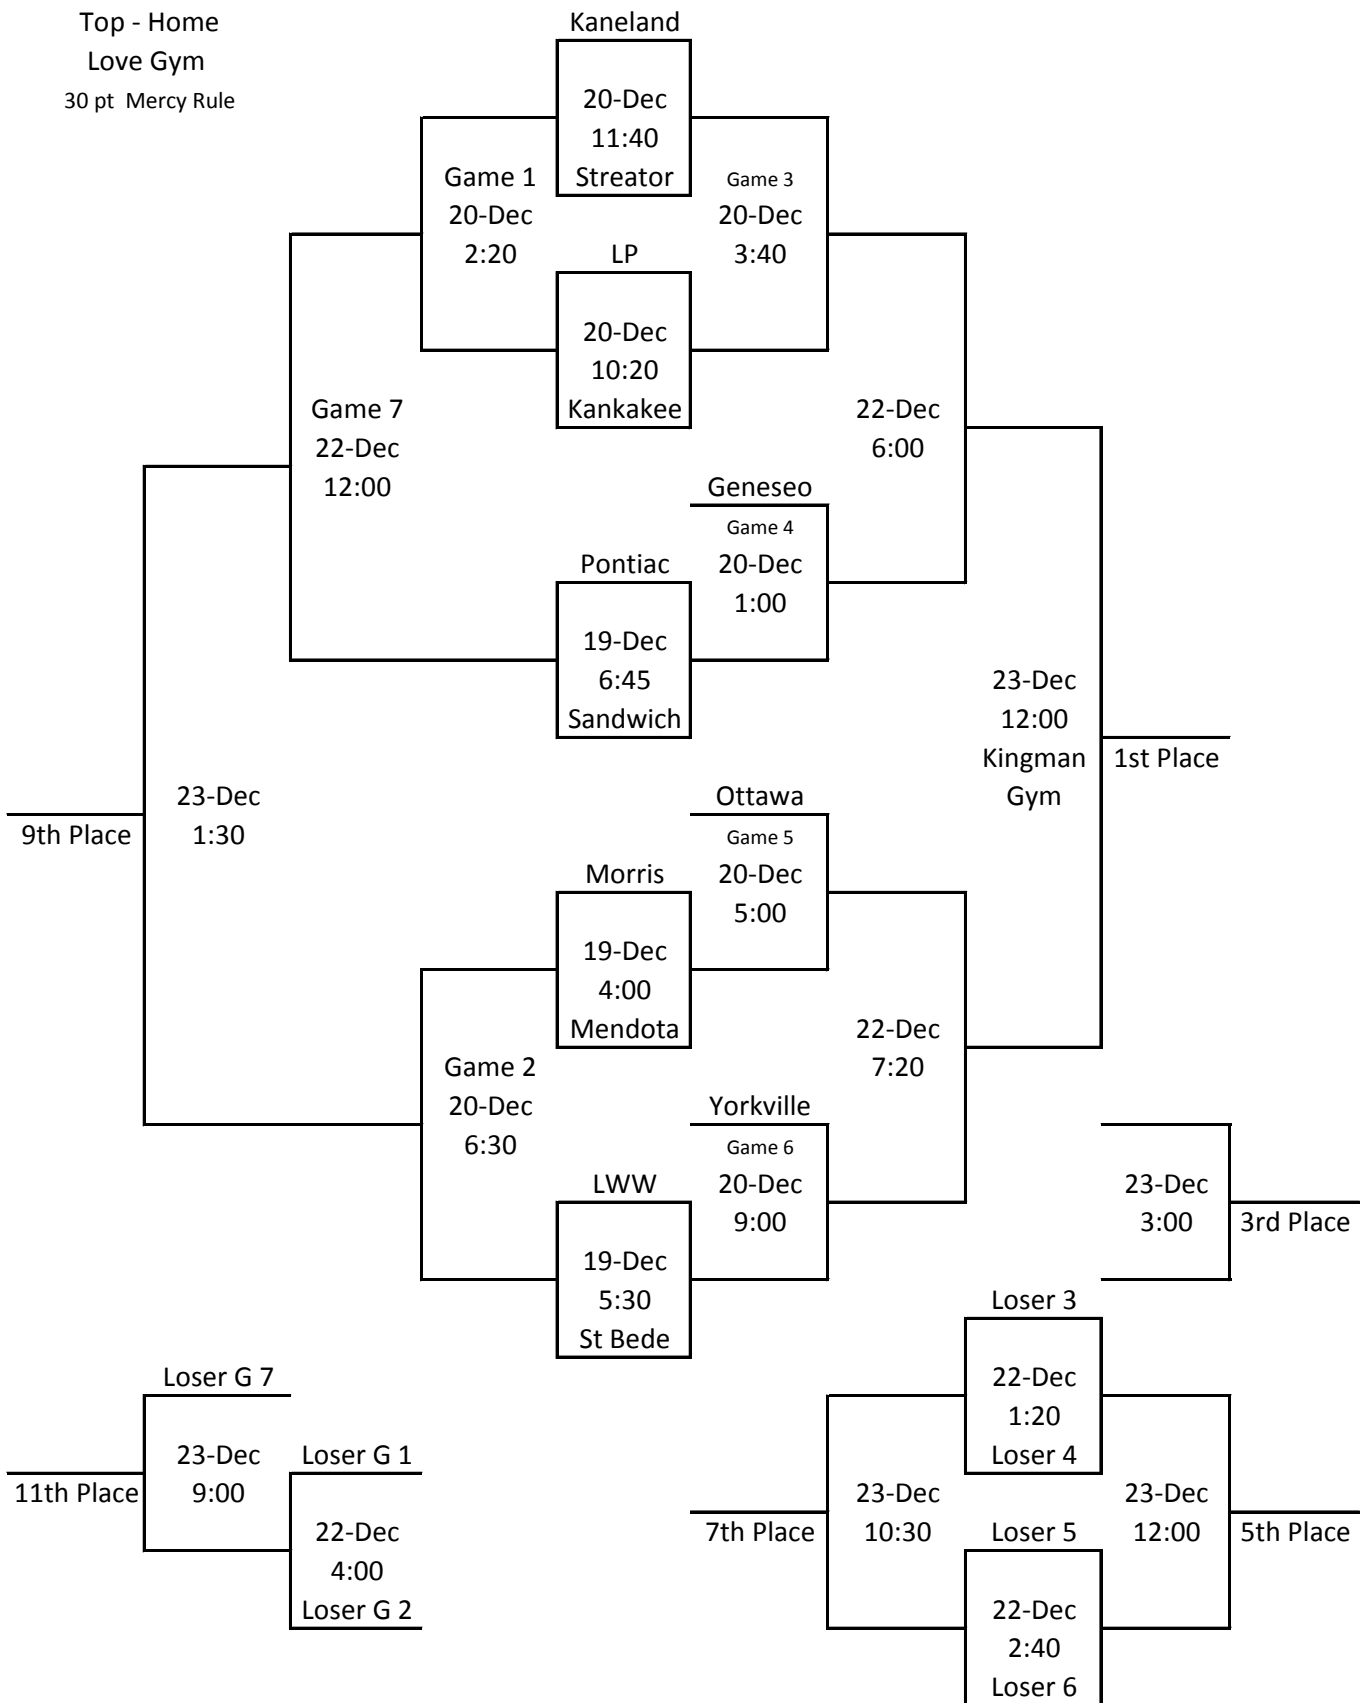

# 2014 Ottawa Lady Pirate Varsity Christmas Classic

<u>Pool A</u>	<u>Pool B</u>	<u>Pool C</u>	<u>Pool D</u>
Kaneland	LWW	Geneseo	Ottawa
Kankakee	LP	Sandwich	Rockford E
Pontiac	Morris	Yorkville	Streator

## Friday December 19th

3:00	Morris	vs	LWW	Team listed first is home
4:30	Pontiac	vs	Kaneland	
6:00	Geneseo	vs	Yorkville	
7:30	Ottawa	vs	Streator	

## Saturday December 20th

9:00	LWW	vs	LP
10:30	Rockford E	vs	Streator
12:00	Kankakee	vs	Pontiac
1:30	Geneseo	vs	Sandwich
3:00	Ottawa	vs	Rockford E
4:30	LP	vs	Morris
6:00	Kaneland	vs	Kankakee
7:30	Sandwich	vs	Yorkville

### Tiebreakers

1. Free Throw %
2. Points Allowed
3. Coin Toss

We will use 30 point Mercy Rule