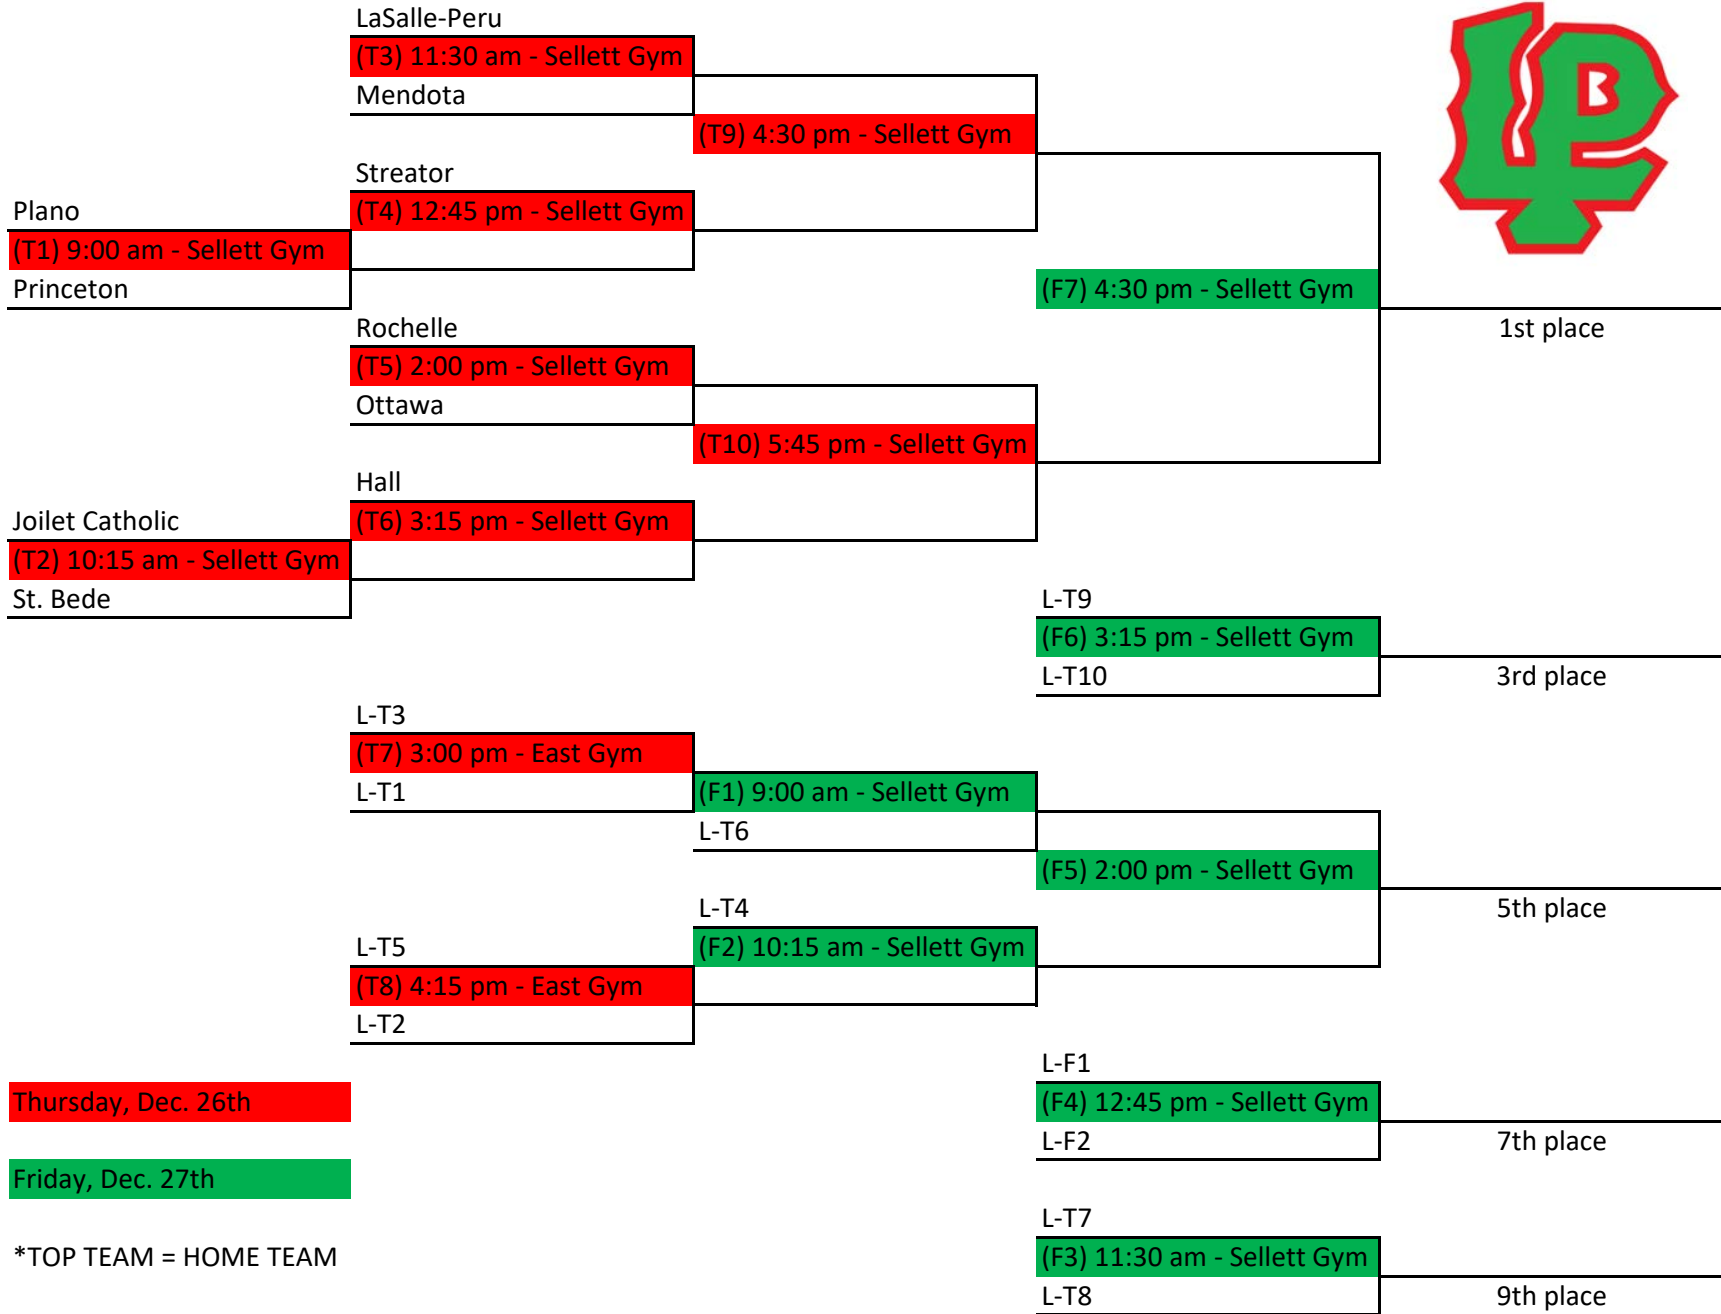

**La Salle-Peru Freshman Boys
Holiday Tournament**

*TOP TEAM = HOME TEAM