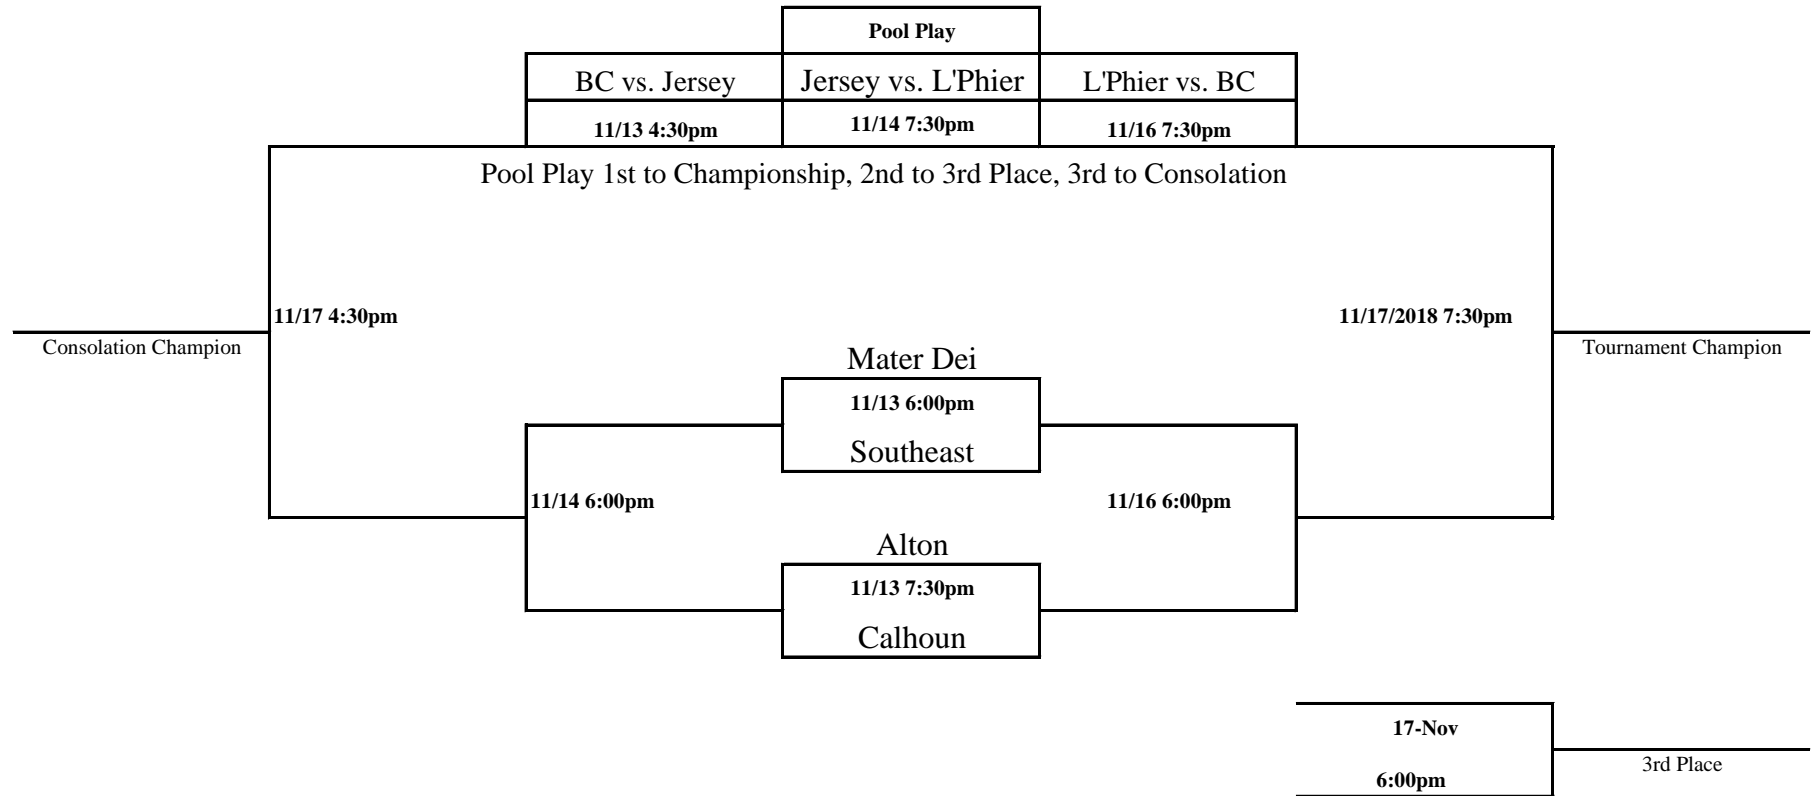

ALTON HIGH SCHOOL GIRL'S TIP-OFF CLASSIC at Alton High School November 13th -17, 2018

The top team in each bracket will wear WHITE uniforms and be scored as the home team.

First Team in Pool Play will be home and wear WHITE

Daily Admission:

Adults - \$4; Students (grades 5-12) - \$3; Children (4th grade and younger) - Free