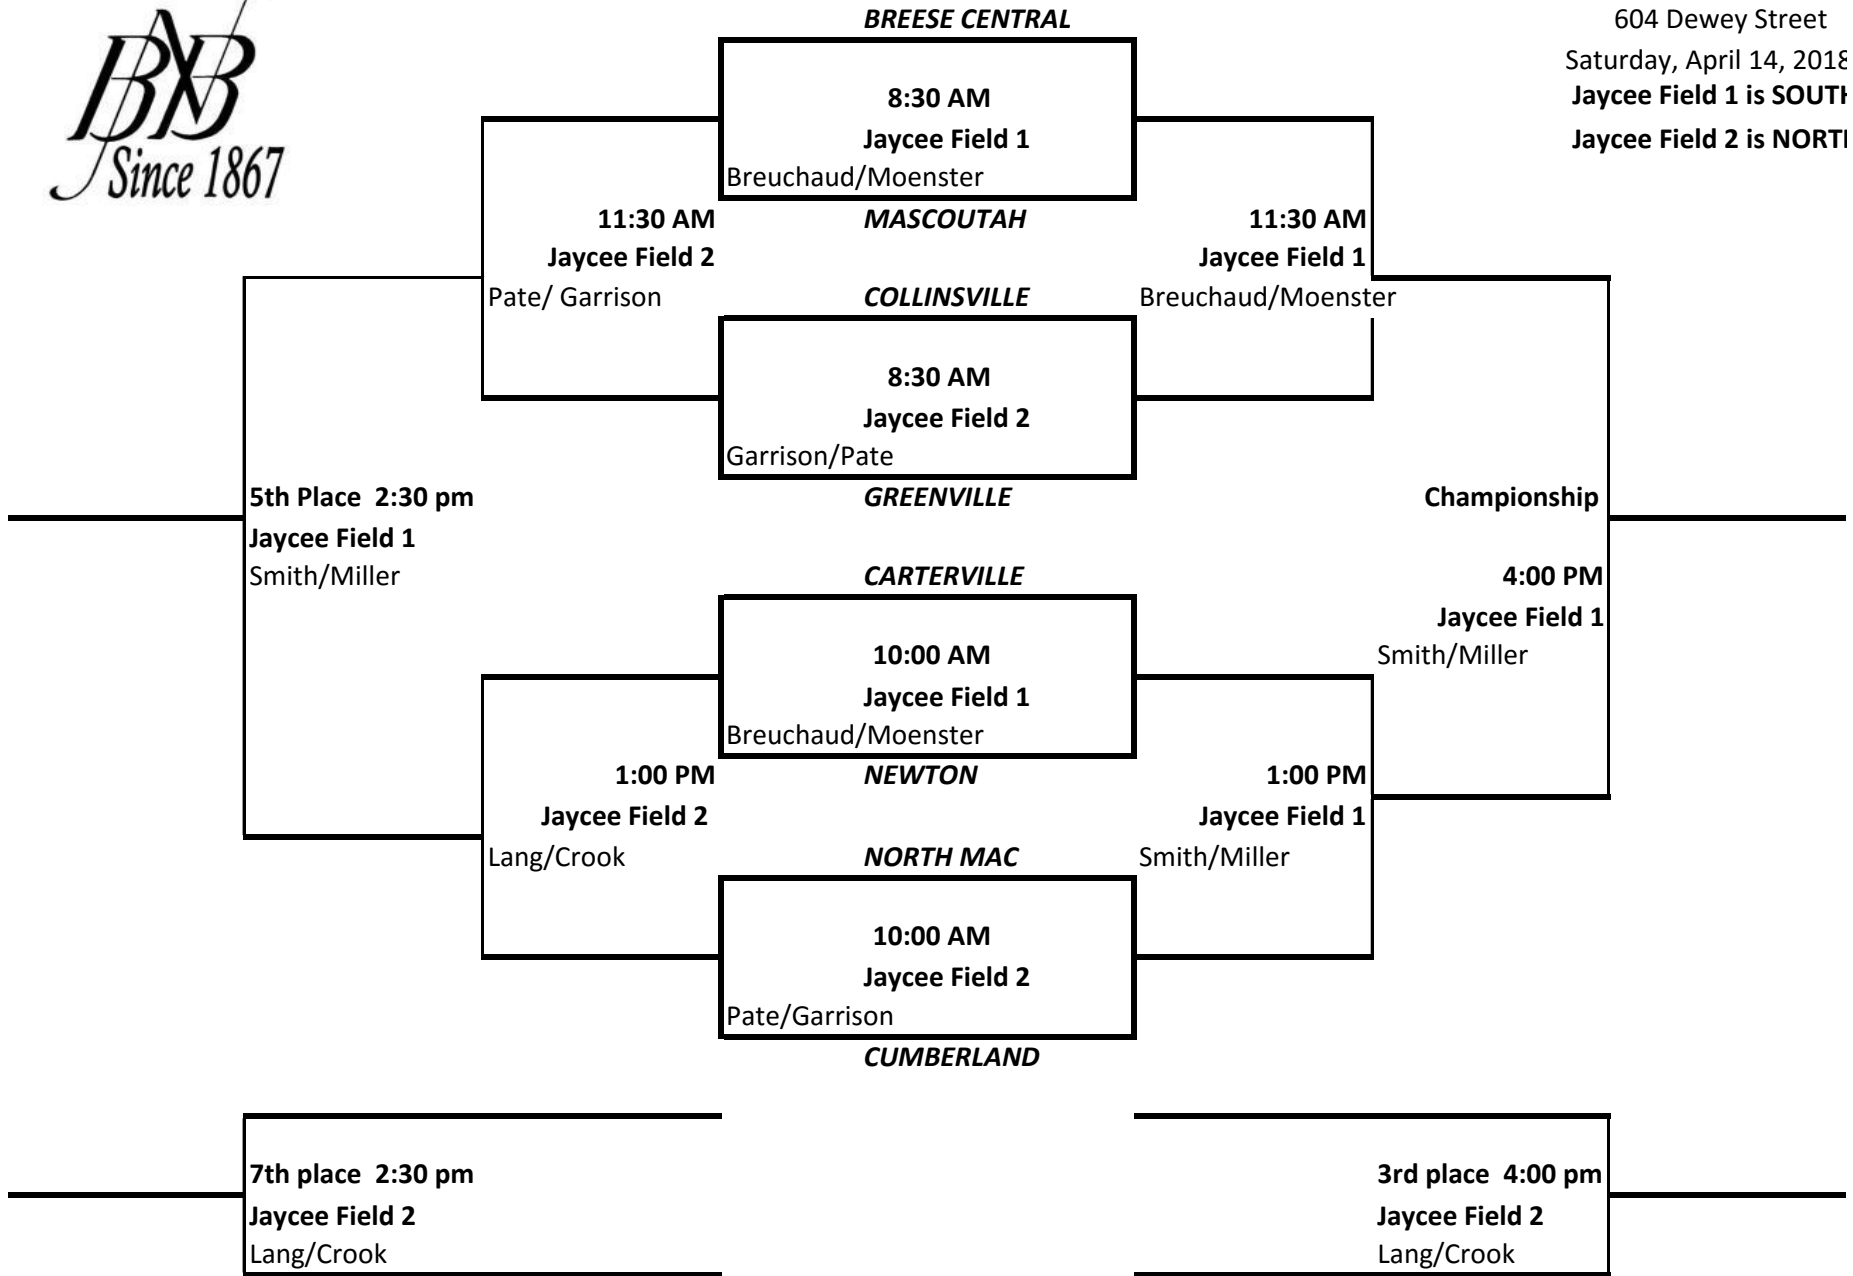

Bradford National Bank Lady Comet Invitational

All games played at Jaycee Park
 604 Dewey Street
 Saturday, April 14, 2018
 Jaycee Field 1 is SOUTH
 Jaycee Field 2 is NORTH

Bradford National Bank Lady Comet Invitational