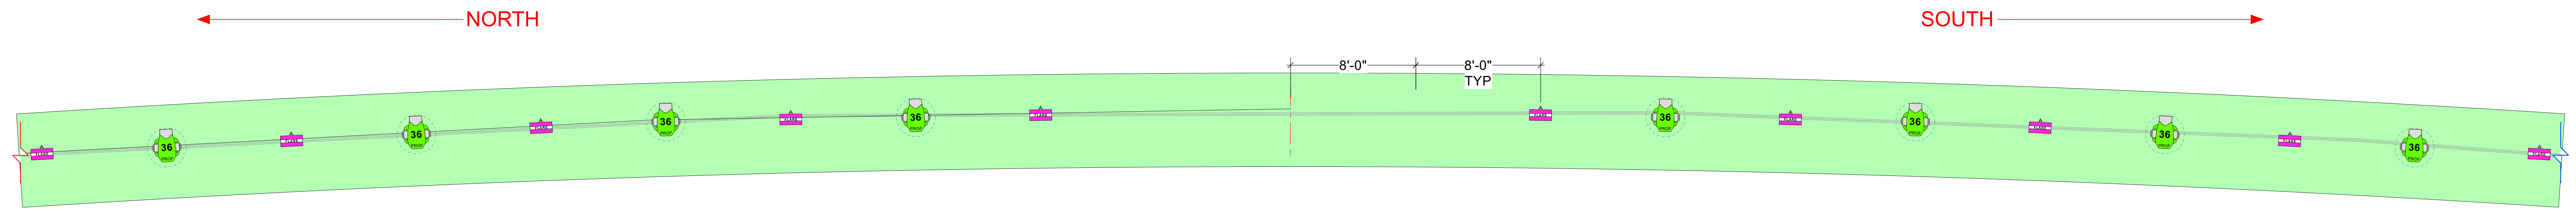

- Philips Vari-Lite VL3600 Profile @ 1.475kw
- PRG Icon Edge @ 650w
- Ayrton Diablo @ 550w
- Robe Robin 1200 LED Wash @ 650w
- Robe Robin Spike @ 200w
- TMB Solaris Flare @ 1kw
- PRG GC Longthrow @ 1.5kw
- MDG The One Touring @ 700w
- ReelFX DP-50
- ReelFX RE 5 Fan @ 2.5kw
- GLP Impression X4 Bar 20 @ 450w
- ACME Pixel Line IP @ 420 w

**EAST LEVEL 200 SUITE RAIL:**  
 - 402' x 2" OD SCHED 40 PIPE BLACK  
 - (24) VARI-LITE VL3600 PROFILE  
 - (25) TMB SOLARIS FLARE

**FIXTURE WEIGHT:**  
 - (24) VL3600 @ 115lbs/ea: 2,760 lbs  
 - (25) TMB SOLARIS FLARE @ 25lbs/ea: 625 lbs  
 Total: 3,385 lbs

**WEST LEVEL 200 SUITE RAIL:**  
 - 402' x 2" OD SCHED 40 PIPE BLACK  
 - (16) VARI-LITE VL3600 PROFILE  
 - (16) TMB SOLARIS FLARE

**FIXTURE WEIGHT:**  
 - (16) VL3600 @ 115lbs/ea: 1,840 lbs  
 - (16) TMB SOLARIS FLARE @ 25lbs/ea: 400 lbs  
 Total: 2,240 lbs

**A EAST LEVEL 200 BRACKET RAILS**  
Scale: 1/4" = 1'-0"

**C LEVEL 200 SUITE SECTION**  
Scale: 1/4" = 1'-0"

**B WEST LEVEL 200 BRACKET RAILS**  
Scale: 1/4" = 1'-0"