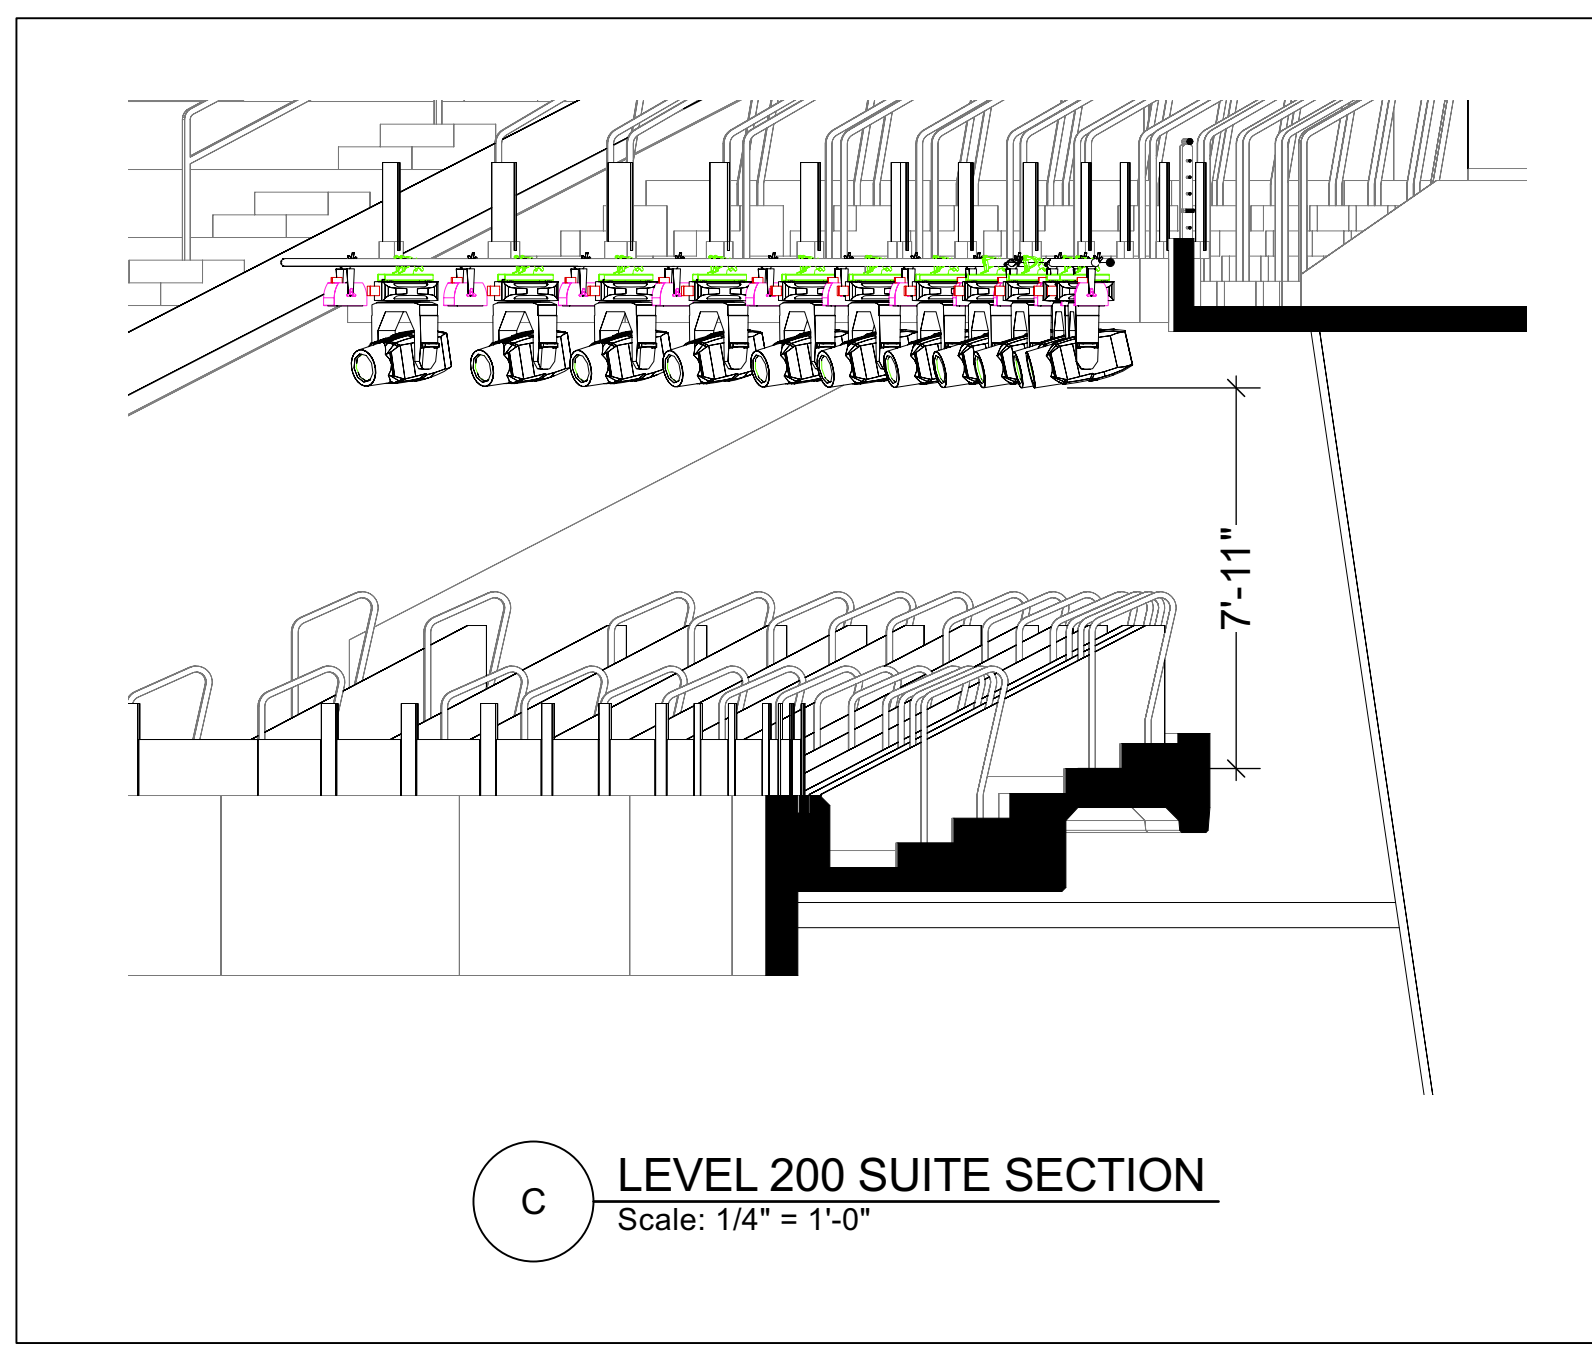

- Philips Vari-Lite VL3600 Profile @ 1.475kw
- PRG Icon Edge @ 650w
- Ayrton Diablo @ 550w
- Robe Robin 1200 LED Wash @ 650w
- Robe Robin Spike @ 200w
- TMB Solaris Flare @ 1kw
- PRG GC Longthrow @ 1.5kw
- MDG The One Touring @ 700w
- ReelFX DP-50
- ReelFX RE 5 Fan @ 2.5kw
- GLP Impression X4 Bar 20 @ 450w
- ACME Pixel Line IP @ 420 w

**EAST LEVEL 200 SUITE RAIL:**  
 - 402' x 2" OD SCHED 40 PIPE BLACK  
 - (24) VARI-LITE VL3600 PROFILE  
 - (25) TMB SOLARIS FLARE

**FIXTURE WEIGHT:**  
 - (24) VL3600 @ 115lbs/ea: 2,760 lbs  
 - (25) TMB SOLARIS FLARE @ 25lbs/ea: 625 lbs  
 Total: 3,385 lbs

**WEST LEVEL 200 SUITE RAIL:**  
 - 402' x 2" OD SCHED 40 PIPE BLACK  
 - (16) VARI-LITE VL3600 PROFILE  
 - (16) TMB SOLARIS FLARE

**FIXTURE WEIGHT:**  
 - (16) VL3600 @ 115lbs/ea: 1,840 lbs  
 - (16) TMB SOLARIS FLARE @ 25lbs/ea: 400 lbs  
 Total: 2,240 lbs

**A EAST LEVEL 200 BRACKET RAILS**  
Scale: 1/4" = 1'-0"

**C LEVEL 200 SUITE SECTION**  
Scale: 1/4" = 1'-0"

**B WEST LEVEL 200 BRACKET RAILS**  
Scale: 1/4" = 1'-0"