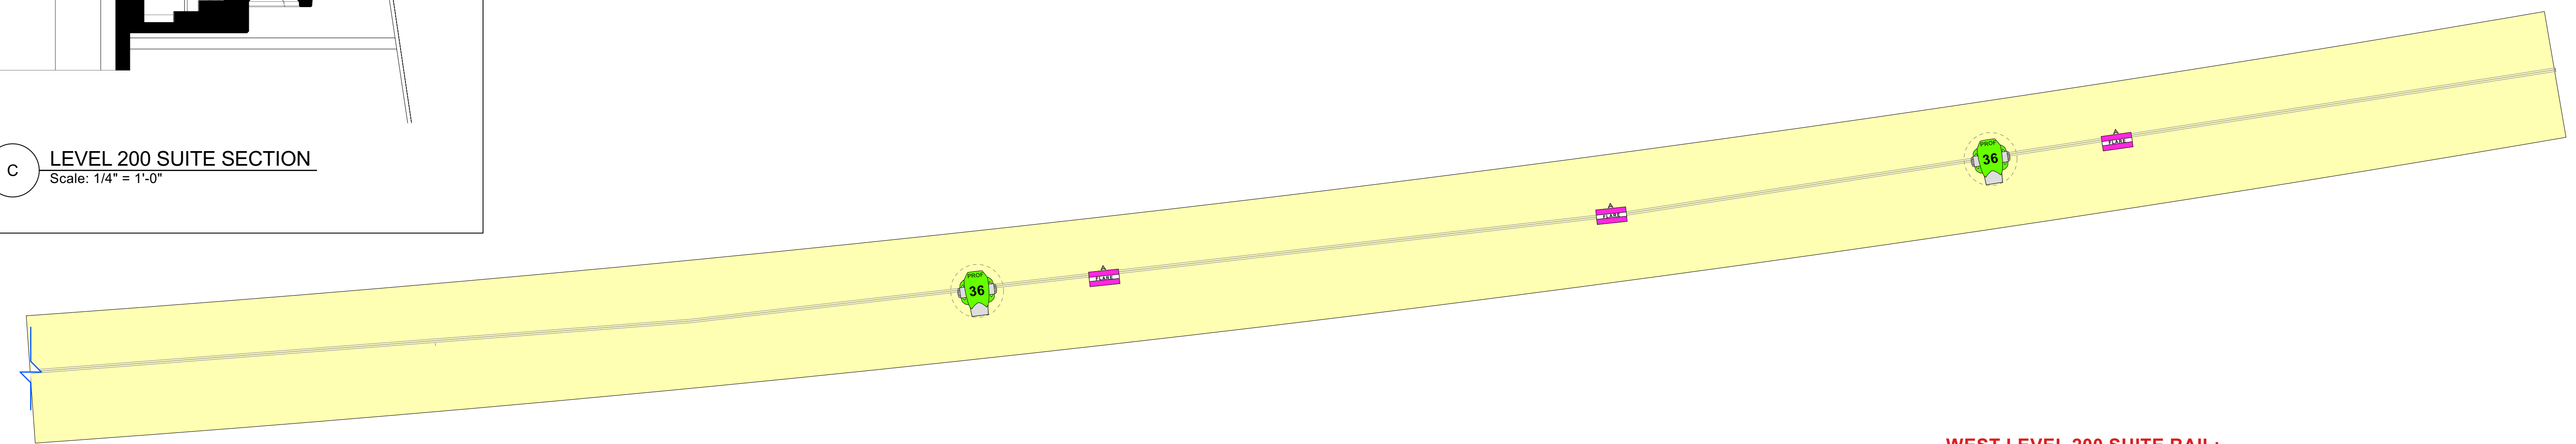

- Philips Vari-Lite VL3600 Profile @ 1.475kw
- PRG Icon Edge @ 650w
- Ayrton Diablo @ 550w
- Robe Robin 1200 LED Wash @ 650w
- Robe Robin Spike @ 200w
- TMB Solaris Flare @ 1kw
- PRG GC Longthrow @ 1.5kw
- MDG The One Touring @ 700w
- ReelFX DP-50
- ReelFX RE 5 Fan @ 2.5kw
- GLP Impression X4 Bar 20 @ 450w
- ACME Pixel Line IP @ 420 w

**EAST LEVEL 200 SUITE RAIL:**  
 - 402' x 2" OD SCHED 40 PIPE BLACK  
 - (24) VARI-LITE VL3600 PROFILE  
 - (25) TMB SOLARIS FLARE

**FIXTURE WEIGHT:**  
 - (24) VL3600 @ 115lbs/ea: 2,760 lbs  
 - (25) TMB SOLARIS FLARE @ 25lbs/ea: 625 lbs  
 Total: 3,385 lbs

**WEST LEVEL 200 SUITE RAIL:**  
 - 402' x 2" OD SCHED 40 PIPE BLACK  
 - (16) VARI-LITE VL3600 PROFILE  
 - (16) TMB SOLARIS FLARE

**FIXTURE WEIGHT:**  
 - (16) VL3600 @ 115lbs/ea: 1,840 lbs  
 - (16) TMB SOLARIS FLARE @ 25lbs/ea: 400 lbs  
 Total: 2,240 lbs

**A EAST LEVEL 200 BRACKET RAILS**  
Scale: 1/4" = 1'-0"

**C LEVEL 200 SUITE SECTION**  
Scale: 1/4" = 1'-0"

**B WEST LEVEL 200 BRACKET RAILS**  
Scale: 1/4" = 1'-0"