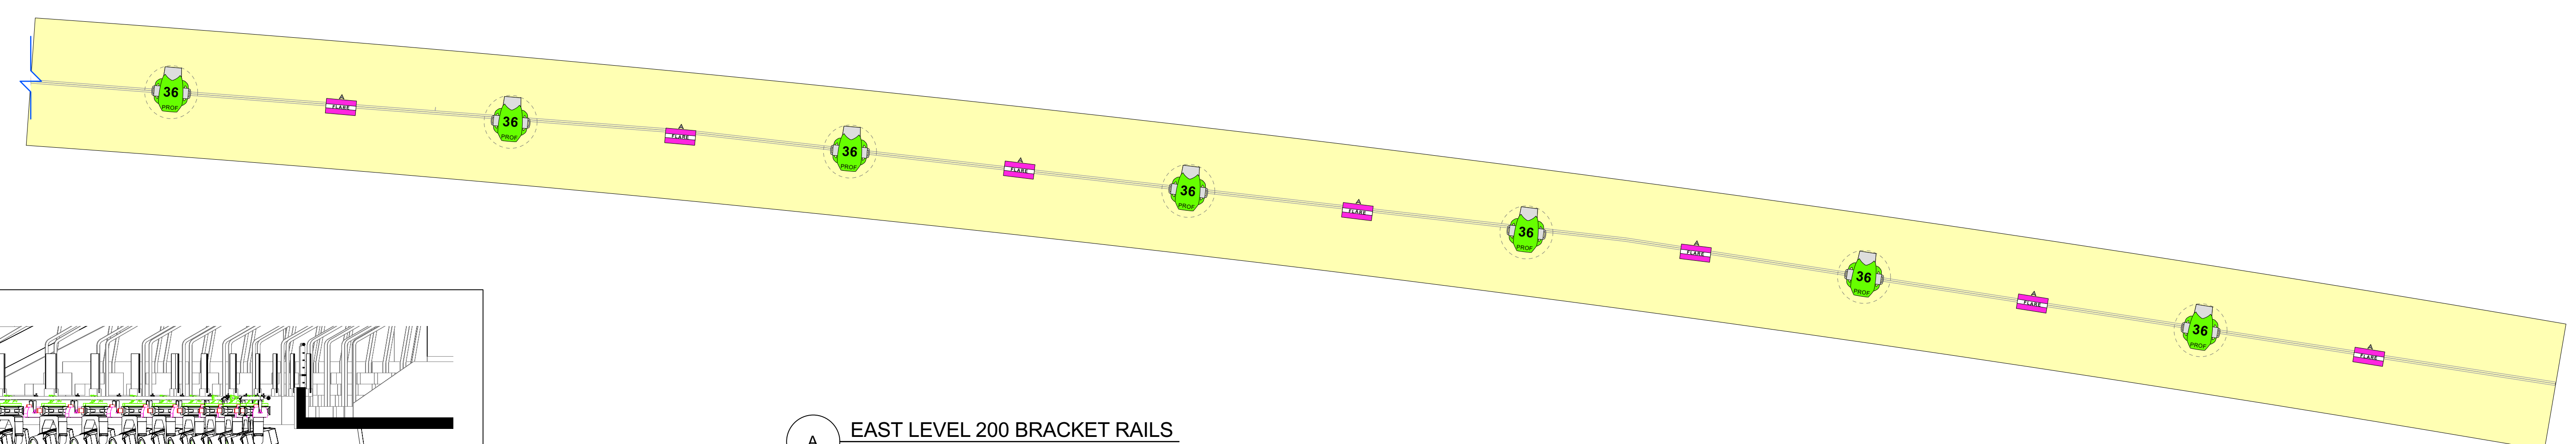

- Philips Vari-Lite VL3600 Profile @ 1.475kw
- PRG Icon Edge @ 650w
- Ayrton Diablo @ 550w
- Robe Robin 1200 LED Wash @ 650w
- Robe Robin Spike @ 200w
- TMB Solaris Flare @ 1kw
- PRG GC Longthrow @ 1.5kw
- MDG The One Touring @ 700w
- ReelFX DP-50
- ReelFX RE 5 Fan @ 2.5kw
- GLP Impression X4 Bar 20 @ 450w
- ACME Pixel Line IP @ 420 w

**EAST LEVEL 200 SUITE RAIL:**  
 - 402' x 2" OD SCHED 40 PIPE BLACK  
 - (24) VARI-LITE VL3600 PROFILE  
 - (25) TMB SOLARIS FLARE

**FIXTURE WEIGHT:**  
 - (24) VL3600 @ 115lbs/ea: 2,760 lbs  
 - (25) TMB SOLARIS FLARE @ 25lbs/ea: 625 lbs  
 Total: 3,385 lbs

**WEST LEVEL 200 SUITE RAIL:**  
 - 402' x 2" OD SCHED 40 PIPE BLACK  
 - (16) VARI-LITE VL3600 PROFILE  
 - (16) TMB SOLARIS FLARE

**FIXTURE WEIGHT:**  
 - (16) VL3600 @ 115lbs/ea: 1,840 lbs  
 - (16) TMB SOLARIS FLARE @ 25lbs/ea: 400 lbs  
 Total: 2,240 lbs

**A EAST LEVEL 200 BRACKET RAILS**  
Scale: 1/4" = 1'-0"

**C LEVEL 200 SUITE SECTION**  
Scale: 1/4" = 1'-0"

**B WEST LEVEL 200 BRACKET RAILS**  
Scale: 1/4" = 1'-0"