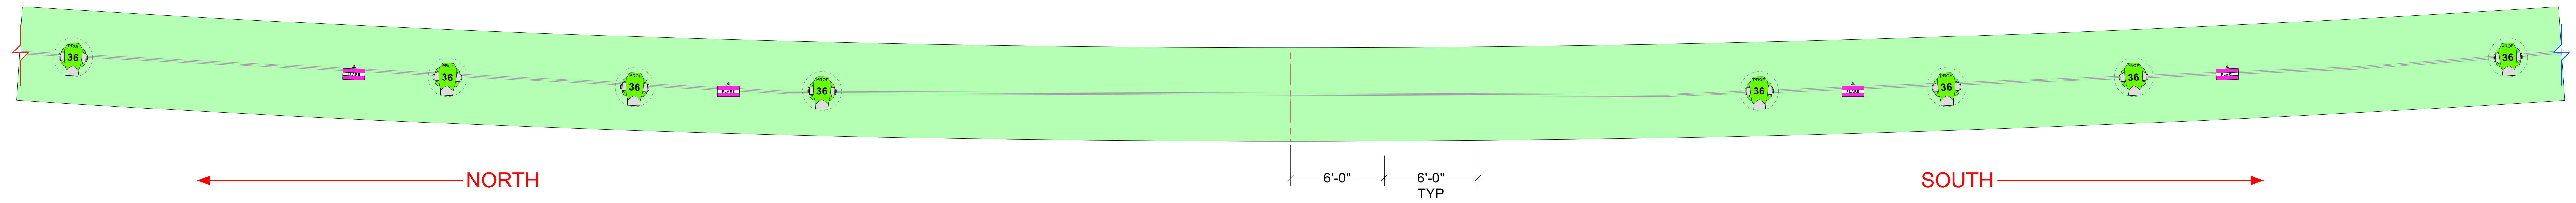

- Philips Vari-Lite VL3600 Profile @ 1.475kw
- PRG Icon Edge @ 650w
- Ayrton Diablo @ 550w
- Robe Robin 1200 LED Wash @ 650w
- Robe Robin Spike @ 200w
- TMB Solaris Flare @ 1kw
- PRG GC Longthrow @ 1.5kw
- MDG The One Touring @ 700w
- ReelFX DP-50
- ReelFX RE 5 Fan @ 2.5kw
- GLP Impression X4 Bar 20 @ 450w
- ACME Pixel Line IP @ 420 w

**EAST LEVEL 200 SUITE RAIL:**  
 - 402' x 2" OD SCHED 40 PIPE BLACK  
 - (24) VARI-LITE VL3600 PROFILE  
 - (25) TMB SOLARIS FLARE

**FIXTURE WEIGHT:**  
 - (24) VL3600 @ 115lbs/ea: 2,760 lbs  
 - (25) TMB SOLARIS FLARE @ 25lbs/ea: 625 lbs  
 Total: 3,385 lbs

**WEST LEVEL 200 SUITE RAIL:**  
 - 402' x 2" OD SCHED 40 PIPE BLACK  
 - (16) VARI-LITE VL3600 PROFILE  
 - (16) TMB SOLARIS FLARE

**FIXTURE WEIGHT:**  
 - (16) VL3600 @ 115lbs/ea: 1,840 lbs  
 - (16) TMB SOLARIS FLARE @ 25lbs/ea: 400 lbs  
 Total: 2,240 lbs

**A EAST LEVEL 200 BRACKET RAILS**  
Scale: 1/4" = 1'-0"

**C LEVEL 200 SUITE SECTION**  
Scale: 1/4" = 1'-0"

**B WEST LEVEL 200 BRACKET RAILS**  
Scale: 1/4" = 1'-0"