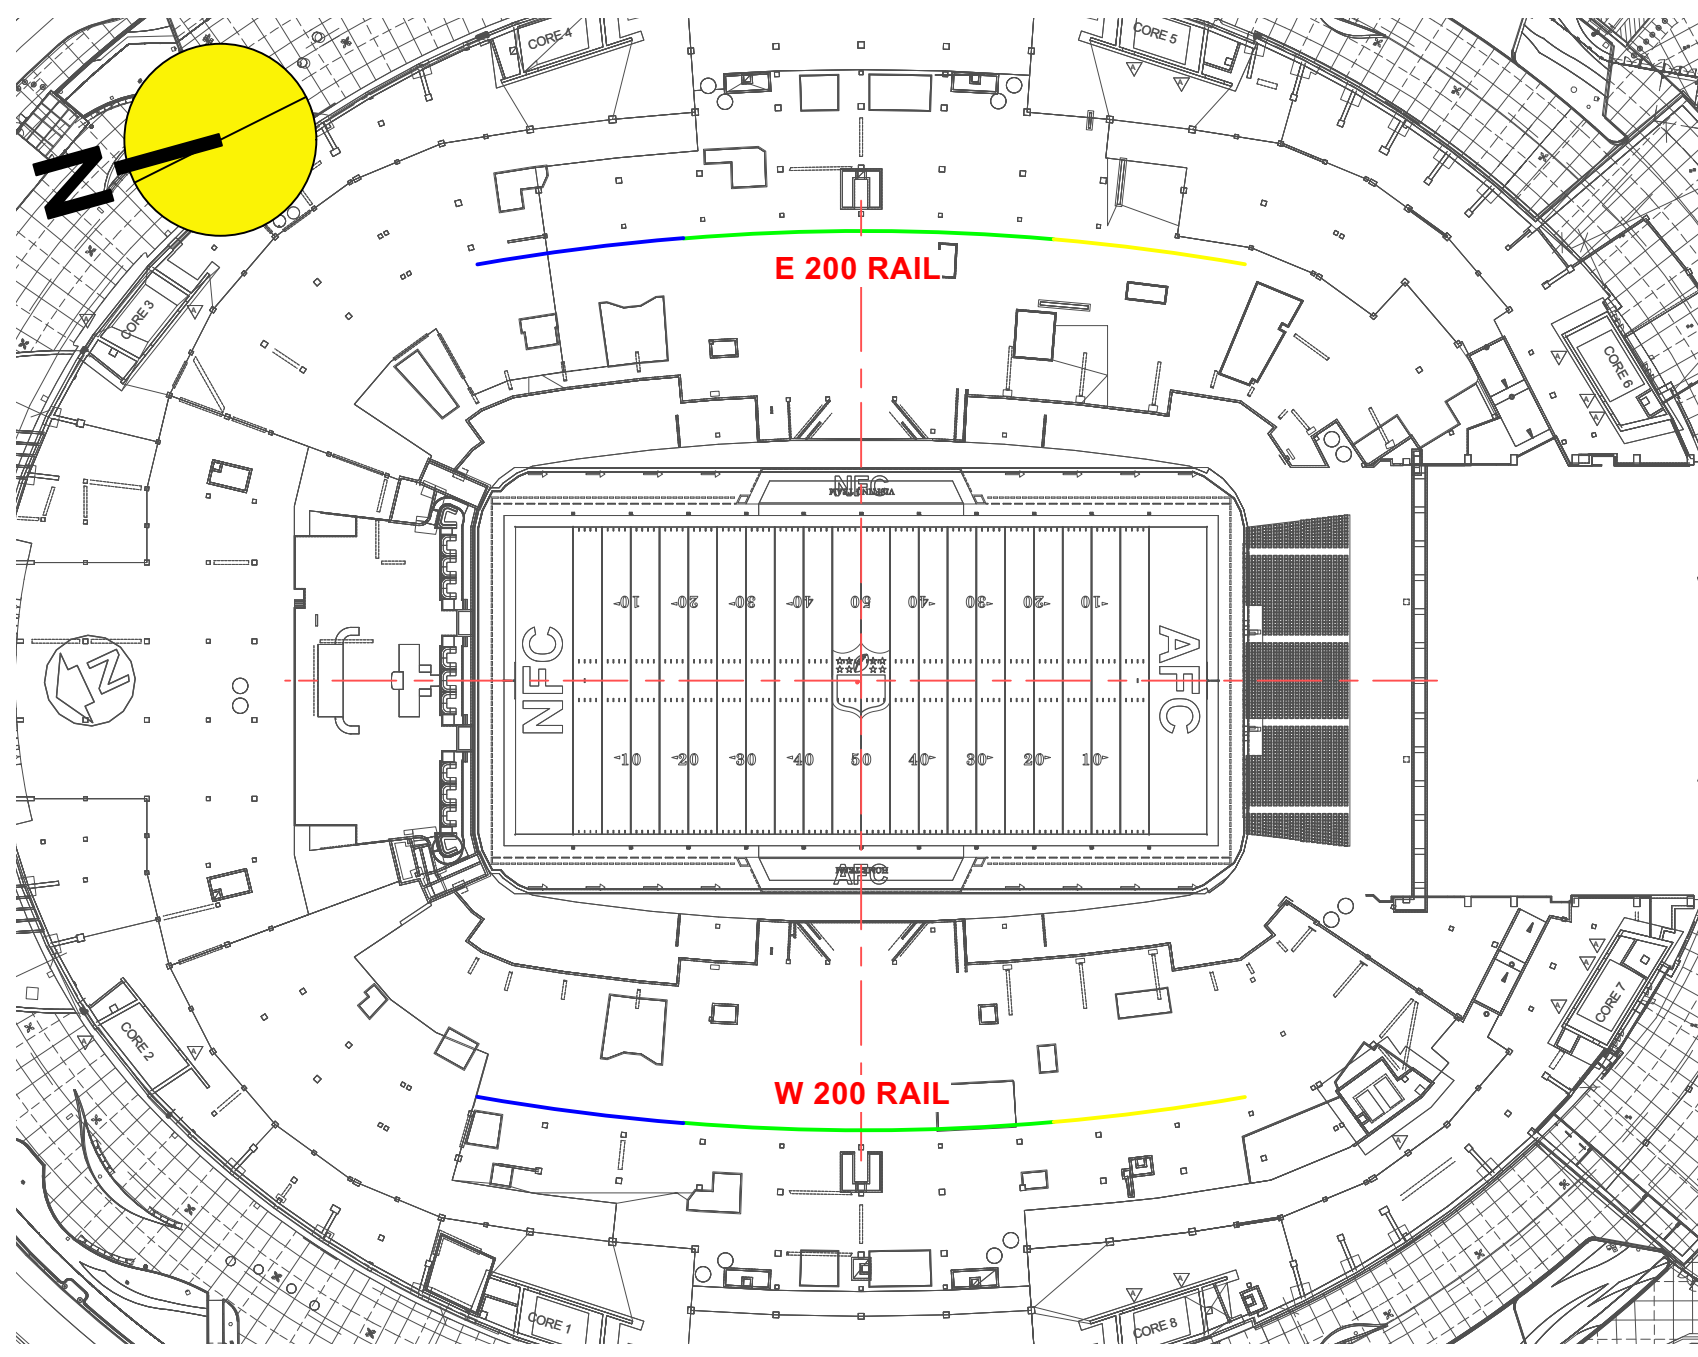

- Philips Vari-Lite VL3600 Profile @ 1.475kw
- PRG Icon Edge @ 650w
- Ayrton Diablo @ 550w
- Robe Robin 1200 LED Wash @ 650w
- Robe Robin Spike @ 200w
- TMB Solaris Flare @ 1kw
- PRG GC Longthrow @ 1.5kw
- MDG The One Touring @ 700w
- ReelFX DP-50
- ReelFX RE 5 Fan @ 2.5kw
- GLP Impression X4 Bar 20 @ 450w
- ACME Pixel Line IP @ 420 w

**EAST LEVEL 200 SUITE RAIL:**  
 - 402' x 2" OD SCHED 40 PIPE BLACK  
 - (24) VARI-LITE VL3600 PROFILE  
 - (25) TMB SOLARIS FLARE

**FIXTURE WEIGHT:**  
 - (24) VL3600 @ 115lbs/ea: 2,760 lbs  
 - (25) TMB SOLARIS FLARE @ 25lbs/ea: 625 lbs  
 Total: 3,385 lbs

**WEST LEVEL 200 SUITE RAIL:**  
 - 402' x 2" OD SCHED 40 PIPE BLACK  
 - (16) VARI-LITE VL3600 PROFILE  
 - (16) TMB SOLARIS FLARE

**FIXTURE WEIGHT:**  
 - (16) VL3600 @ 115lbs/ea: 1,840 lbs  
 - (16) TMB SOLARIS FLARE @ 25lbs/ea: 400 lbs  
 Total: 2,240 lbs

**A EAST LEVEL 200 BRACKET RAILS**  
Scale: 1/4" = 1'-0"

**C LEVEL 200 SUITE SECTION**  
Scale: 1/4" = 1'-0"

**B WEST LEVEL 200 BRACKET RAILS**  
Scale: 1/4" = 1'-0"