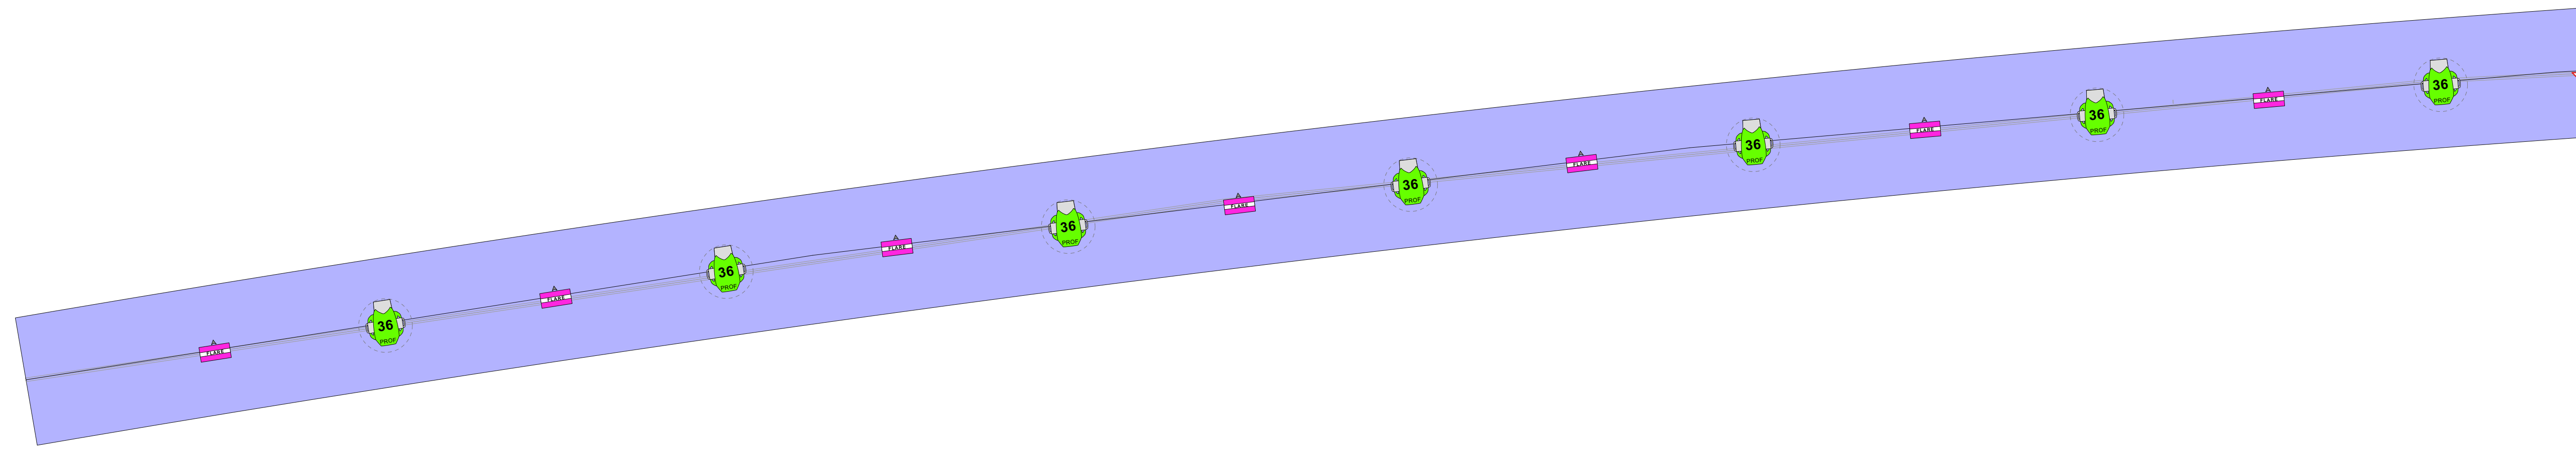

- Philips Vari-Lite VL3600 Profile @ 1.475kw
- PRG Icon Edge @ 650w
- Ayrton Diablo @ 550w
- Robe Robin 1200 LED Wash @ 650w
- Robe Robin Spike @ 200w
- TMB Solaris Flare @ 1kw
- PRG GC Longthrow @ 1.5kw
- MDG The One Touring @ 700w
- ReelFX DP-50
- ReelFX RE 5 Fan @ 2.5kw
- GLP Impression X4 Bar 20 @ 450w
- ACME Pixel Line IP @ 420 w

**EAST LEVEL 200 SUITE RAIL:**  
 - 402' x 2" OD SCHED 40 PIPE BLACK  
 - (24) VARI-LITE VL3600 PROFILE  
 - (25) TMB SOLARIS FLARE

**FIXTURE WEIGHT:**  
 - (24) VL3600 @ 115lbs/ea: 2,760 lbs  
 - (25) TMB SOLARIS FLARE @ 25lbs/ea: 625 lbs  
 Total: 3,385 lbs

**WEST LEVEL 200 SUITE RAIL:**  
 - 402' x 2" OD SCHED 40 PIPE BLACK  
 - (16) VARI-LITE VL3600 PROFILE  
 - (16) TMB SOLARIS FLARE

**FIXTURE WEIGHT:**  
 - (16) VL3600 @ 115lbs/ea: 1,840 lbs  
 - (16) TMB SOLARIS FLARE @ 25lbs/ea: 400 lbs  
 Total: 2,240 lbs

**A EAST LEVEL 200 BRACKET RAILS**  
Scale: 1/4" = 1'-0"

**C LEVEL 200 SUITE SECTION**  
Scale: 1/4" = 1'-0"

**B WEST LEVEL 200 BRACKET RAILS**  
Scale: 1/4" = 1'-0"