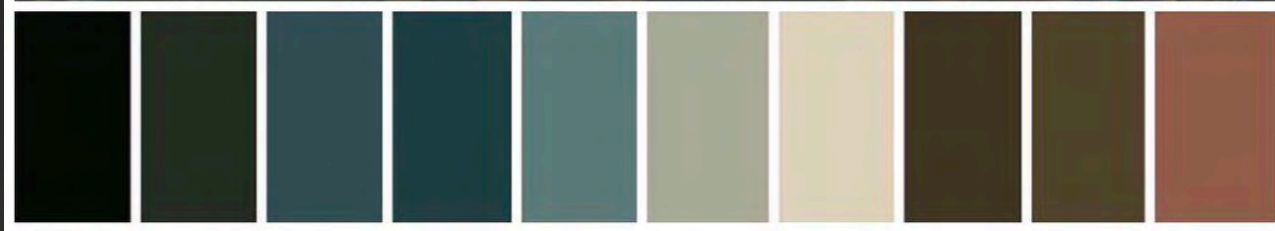

TONAL BLUE		TONAL SAND	
EXPLORER TEAL	DARK MONOCHROME	CASHMERE	GOLDEN AGE
CENTURY	PACIFIC COAST	SUPER GOLD	EARTHY MONOCHROM

@colorpalette.cinema

Grey	Light Blue	Yellow	Dark Brown	Red	Dark Green	Light Green	Orange	Brown
------	------------	--------	------------	-----	------------	-------------	--------	-------

The Curse of the Black Pearl
Dead Mans Chest
At World's End
On Stranger Tides
Dead Men Tell No Tales

LIGHT MEDIUM DARK

Three sets of color calibration bars. The first set, labeled "LIGHT", contains 11 color swatches ranging from light gray to light yellow. The second set, labeled "MEDIUM", contains 11 color swatches ranging from dark gray to medium yellow. The third set, labeled "DARK", contains 11 color swatches ranging from black to dark gray.

GENERAL SPECTRUM

A single long bar containing 24 color swatches representing a general spectrum of colors, from light yellow to black.

**Batman Begins**  
-Dark orange and black palette representing dusk and sunset

**The Dark Knight**  
-Deep blue hues representing the darkness of midnight

**The Dark Knight Rises**  
-A stark, bright white signifying a new dawn

Batman Begins

The Dark Knight

The Dark Knight Rises

@colorpalette.cinema