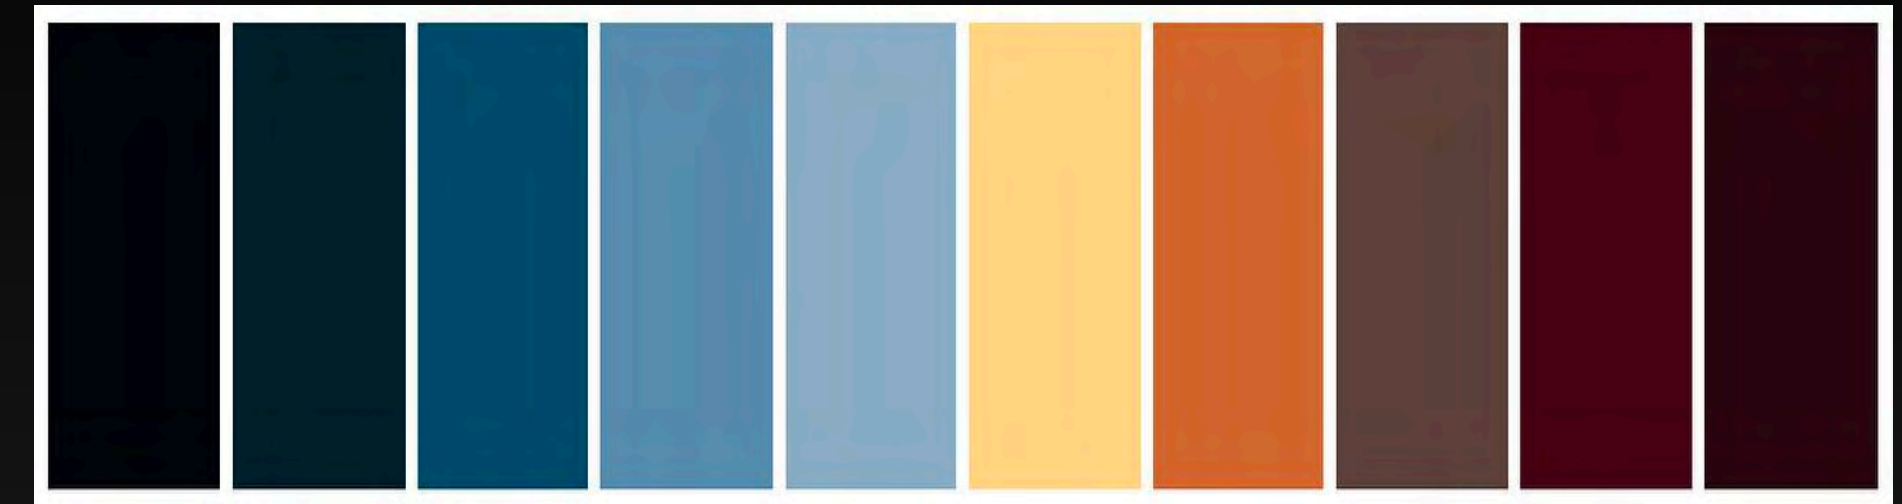

## June 2021

**LIGHT**                      **MEDIUM**                      **DARK**

**GENERAL SPECTRUM**

A set of color calibration charts. The top row shows three groups of color swatches labeled "LIGHT", "MEDIUM", and "DARK", each containing a range of colors from light to dark. Below these is a "GENERAL SPECTRUM" chart with a wide range of colors from yellow to black.

TONAL BLUE		TONAL SAND	
EXPLORER TEAL	DARK MONOCHROME	CASHMERE	GOLDEN AGE
CENTURY	PACIFIC COAST	SUPER GOLD	EARTHY MONOCHROM

@colorpalette.cinema

Grey	Light Blue	Yellow	Dark Brown	Red	Dark Green	Light Green	Orange	Brown
------	------------	--------	------------	-----	------------	-------------	--------	-------

The Curse of the Black Pearl
Dead Mans Chest
At World's End
On Stranger Tides
Dead Men Tell No Tales

LIGHT MEDIUM DARK

Three sets of color calibration bars. The first set, labeled "LIGHT", contains 11 color swatches ranging from light gray to light yellow. The second set, labeled "MEDIUM", contains 11 color swatches ranging from dark gray to medium yellow. The third set, labeled "DARK", contains 11 color swatches ranging from black to dark gray.

GENERAL SPECTRUM

A single long bar containing 24 color swatches representing a general spectrum of colors, from light yellow to black.

**Batman Begins**  
-Dark orange and black palette representing dusk and sunset