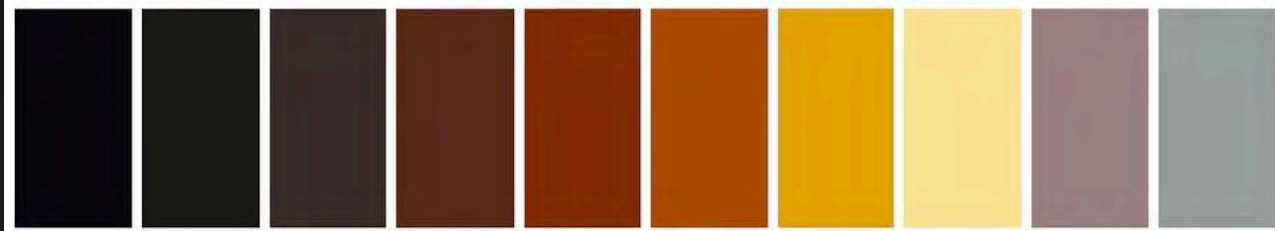

TONAL BLUE		TONAL SAND	
EXPLORER TEAL	DARK MONOCHROME	CASHMERE	GOLDEN AGE
CENTURY	PACIFIC COAST	SUPER GOLD	EARTHY MONOCHROM

@colorpalette.cinema

Grey	Light Blue	Yellow	Dark Brown	Red	Dark Green	Light Green	Orange	Brown
------	------------	--------	------------	-----	------------	-------------	--------	-------

The Curse of the Black Pearl
Dead Mans Chest
At World's End
On Stranger Tides
Dead Men Tell No Tales

LIGHT MEDIUM DARK

Three sets of color calibration bars. The first set, labeled "LIGHT", contains 11 color swatches ranging from light gray to light yellow. The second set, labeled "MEDIUM", contains 11 color swatches ranging from dark gray to medium yellow. The third set, labeled "DARK", contains 11 color swatches ranging from black to dark gray.

GENERAL SPECTRUM

A single long bar containing 24 color swatches representing a general spectrum of colors, from light yellow to black.

**Batman Begins**  
-Dark orange and black palette representing dusk and sunset

**The Dark Knight**  
-Deep blue hues representing the darkness of midnight

**The Dark Knight Rises**  
-A stark, bright white signifying a new dawn

Batman Begins

The Dark Knight

The Dark Knight Rises

@colorpalette.cinema