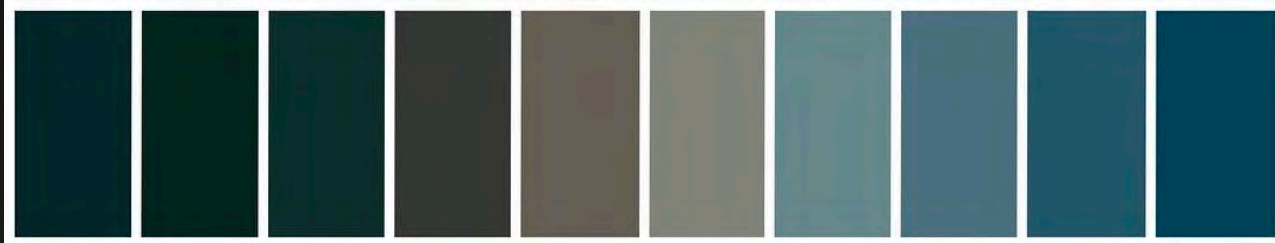

TONAL BLUE		TONAL SAND	
EXPLORER TEAL	DARK MONOCHROME	CASHMERE	GOLDEN AGE
CENTURY	PACIFIC COAST	SUPER GOLD	EARTHY MONOCHROM

@colorpalette.cinema

Grey	Light Blue	Yellow	Dark Brown	Red	Dark Green	Light Green	Orange	Brown
------	------------	--------	------------	-----	------------	-------------	--------	-------

The Curse of the Black Pearl
Dead Mans Chest
At World's End
On Stranger Tides
Dead Men Tell No Tales

LIGHT MEDIUM DARK

Three sets of color calibration bars. The first set, labeled "LIGHT", contains 11 color swatches ranging from light gray to light yellow. The second set, labeled "MEDIUM", contains 11 color swatches ranging from dark gray to medium yellow. The third set, labeled "DARK", contains 11 color swatches ranging from black to dark gray.

GENERAL SPECTRUM

A single long bar containing 24 color swatches representing a general spectrum of colors, from light yellow to black.

**Batman Begins**  
-Dark orange and black palette representing dusk and sunset

**The Dark Knight**  
-Deep blue hues representing the darkness of midnight

**The Dark Knight Rises**  
-A stark, bright white signifying a new dawn

Batman Begins

The Dark Knight

The Dark Knight Rises

@colorpalette.cinema