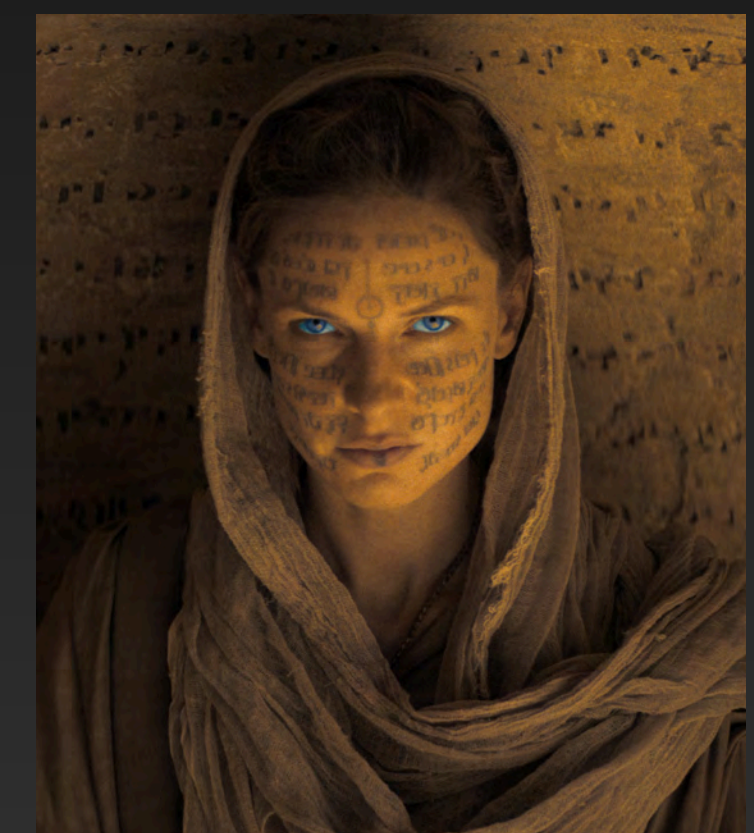

# Preliminary Colour Study

## June 2021

**LIGHT**                      **MEDIUM**                      **DARK**

**GENERAL SPECTRUM**

A set of color calibration charts. The top row shows three groups of color swatches labeled "LIGHT", "MEDIUM", and "DARK", each containing a range of colors from light to dark. Below these is a "GENERAL SPECTRUM" chart with a wide range of colors from yellow to black.

TONAL BLUE		TONAL SAND	
EXPLORER TEAL	DARK MONOCHROME	CASHMERE	GOLDEN AGE
CENTURY	PACIFIC COAST	SUPER GOLD	EARTHY MONOCHROM

@colorpalette.cinema

Grey	Light Blue	Yellow	Dark Brown	Red	Dark Green	Light Green	Orange	Brown
------	------------	--------	------------	-----	------------	-------------	--------	-------

The Curse of the Black Pearl
Dead Mans Chest
At World's End
On Stranger Tides
Dead Men Tell No Tales

LIGHT MEDIUM DARK

Three sets of color calibration bars. The first set, labeled "LIGHT", contains 11 color swatches ranging from light gray to light yellow. The second set, labeled "MEDIUM", contains 11 color swatches ranging from dark gray to medium yellow. The third set, labeled "DARK", contains 11 color swatches ranging from black to dark gray.