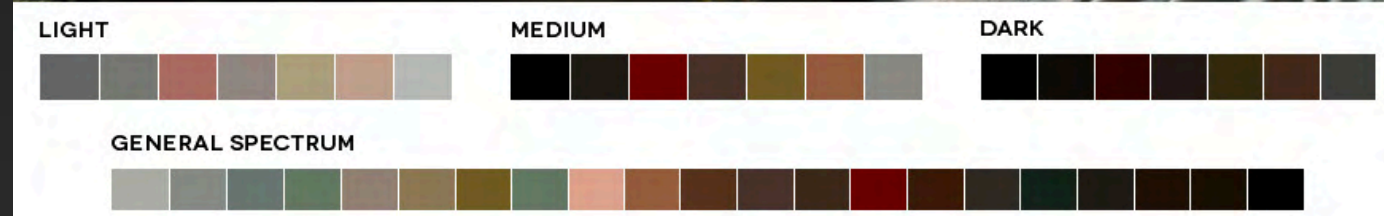

## June 2021

**LIGHT**                      **MEDIUM**                      **DARK**

**GENERAL SPECTRUM**

A set of color calibration charts. The top row shows three groups of color swatches labeled "LIGHT", "MEDIUM", and "DARK", each containing a range of colors from light to dark. Below these is a "GENERAL SPECTRUM" chart with a wide range of colors from yellow to black.

TONAL BLUE		TONAL SAND	
EXPLORER TEAL	DARK MONOCHROME	CASHMERE	GOLDEN AGE
CENTURY	PACIFIC COAST	SUPER GOLD	EARTHY MONOCHROM

@colorpalette.cinema

Grey	Light Blue	Yellow	Dark Brown	Red	Dark Green	Light Green	Orange	Brown
------	------------	--------	------------	-----	------------	-------------	--------	-------

The Curse of the Black Pearl
Dead Mans Chest
At World's End
On Stranger Tides
Dead Men Tell No Tales

LIGHT MEDIUM DARK

Three sets of color calibration bars. The first set, labeled "LIGHT", contains 11 color swatches ranging from light gray to light yellow. The second set, labeled "MEDIUM", contains 11 color swatches ranging from dark gray to medium yellow. The third set, labeled "DARK", contains 11 color swatches ranging from black to dark gray.

GENERAL SPECTRUM

A single long bar containing 24 color swatches representing a general spectrum of colors, from light yellow to black.

**Batman Begins**  
-Dark orange and black palette representing dusk and sunset