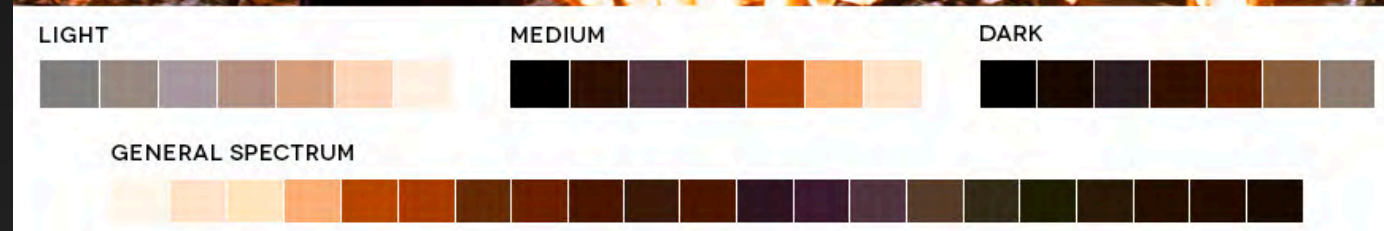

## June 2021

**LIGHT**                      **MEDIUM**                      **DARK**

**GENERAL SPECTRUM**

A set of color calibration charts. The top row shows three groups of color swatches labeled "LIGHT", "MEDIUM", and "DARK", each containing a range of colors from light to dark. Below these is a "GENERAL SPECTRUM" chart with a wide range of colors from yellow to black.

TONAL BLUE		TONAL SAND	
EXPLORER TEAL	DARK MONOCHROME	CASHMERE	GOLDEN AGE
CENTURY	PACIFIC COAST	SUPER GOLD	EARTHY MONOCHROM

@colorpalette.cinema

Grey	Light Blue	Yellow	Dark Brown	Red	Dark Green	Light Green	Orange	Brown
------	------------	--------	------------	-----	------------	-------------	--------	-------

The Curse of the Black Pearl
Dead Mans Chest
At World's End
On Stranger Tides
Dead Men Tell No Tales

LIGHT MEDIUM DARK

Three sets of color calibration bars. The first set, labeled "LIGHT", contains 11 color swatches ranging from light gray to light yellow. The second set, labeled "MEDIUM", contains 11 color swatches ranging from dark gray to medium yellow. The third set, labeled "DARK", contains 11 color swatches ranging from black to dark gray.

GENERAL SPECTRUM

A single long bar containing 24 color swatches representing a general spectrum of colors, from light yellow to black.

**Batman Begins**  
-Dark orange and black palette representing dusk and sunset