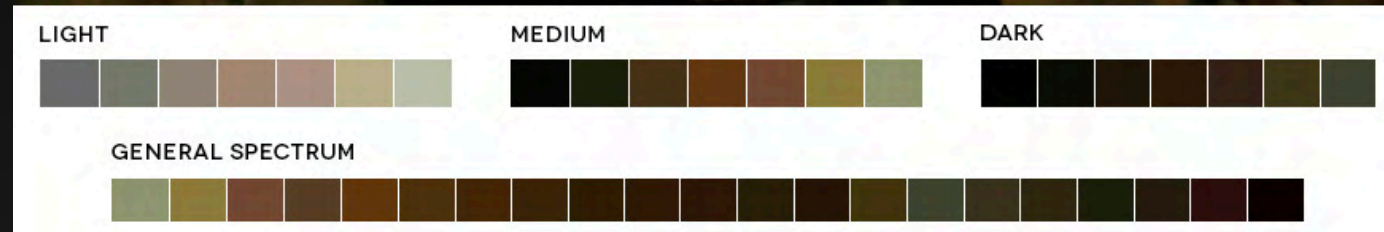

## June 2021

**LIGHT**                      **MEDIUM**                      **DARK**

**GENERAL SPECTRUM**

A set of color calibration charts. The top row shows three groups of color swatches labeled "LIGHT", "MEDIUM", and "DARK", each containing a range of colors from light to dark. Below these is a "GENERAL SPECTRUM" chart with a wide range of colors from yellow to black.

TONAL BLUE		TONAL SAND	
EXPLORER TEAL	DARK MONOCHROME	CASHMERE	GOLDEN AGE
CENTURY	PACIFIC COAST	SUPER GOLD	EARTHY MONOCHROM

@colorpalette.cinema

Grey	Light Blue	Yellow	Dark Brown	Red	Dark Green	Light Green	Orange	Brown
------	------------	--------	------------	-----	------------	-------------	--------	-------

The Curse of the Black Pearl
Dead Mans Chest
At World's End
On Stranger Tides
Dead Men Tell No Tales

LIGHT MEDIUM DARK

Three sets of color calibration bars. The first set, labeled "LIGHT", contains 11 color swatches ranging from light gray to light yellow. The second set, labeled "MEDIUM", contains 11 color swatches ranging from dark gray to medium yellow. The third set, labeled "DARK", contains 11 color swatches ranging from black to dark gray.

GENERAL SPECTRUM

A single long bar containing 24 color swatches representing a general spectrum of colors, from light yellow to black.

**Batman Begins**  
-Dark orange and black palette representing dusk and sunset