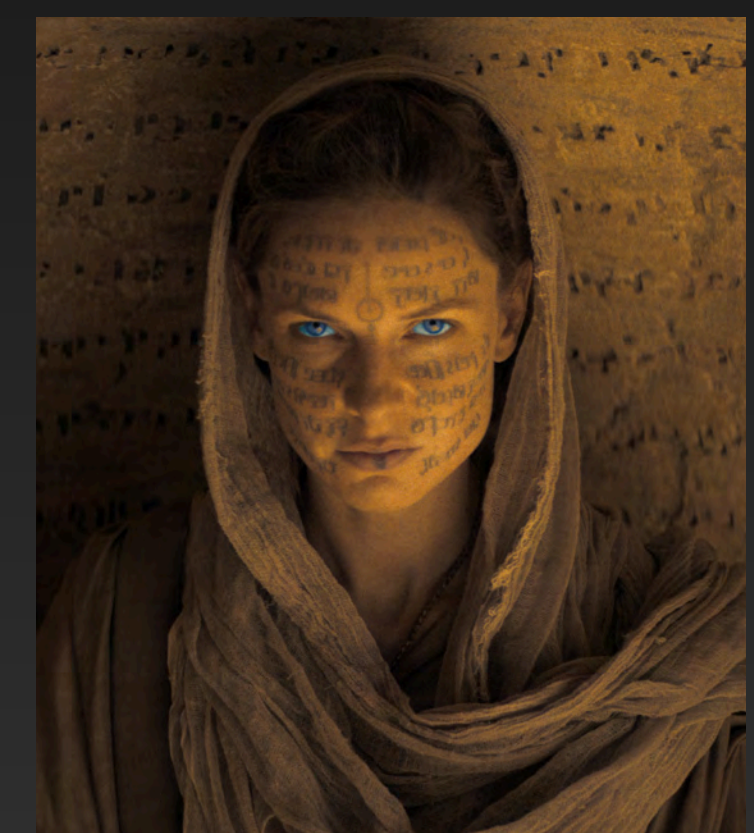

## June 2021

**LIGHT**                      **MEDIUM**                      **DARK**

**GENERAL SPECTRUM**

A set of color calibration charts. The top row shows three groups of color swatches labeled "LIGHT", "MEDIUM", and "DARK", each containing a range of colors from light to dark. Below these is a "GENERAL SPECTRUM" chart with a wide range of colors from yellow to black.

The Curse of the Black Pearl
Dead Mans Chest
At World's End
On Stranger Tides
Dead Men Tell No Tales

LIGHT MEDIUM DARK

Three sets of color calibration bars. The first set, labeled "LIGHT", contains 11 color swatches ranging from light gray to light yellow. The second set, labeled "MEDIUM", contains 11 color swatches ranging from dark gray to medium yellow. The third set, labeled "DARK", contains 11 color swatches ranging from black to dark gray.

GENERAL SPECTRUM

A single long bar containing 24 color swatches representing a general spectrum of colors, from light yellow to black.

**Batman Begins**  
-Dark orange and black palette representing dusk and sunset

**The Dark Knight**  
-Deep blue hues representing the darkness of midnight

**The Dark Knight Rises**  
-A stark, bright white signifying a new dawn

Batman Begins

The Dark Knight

The Dark Knight Rises

@colorpalette.cinema