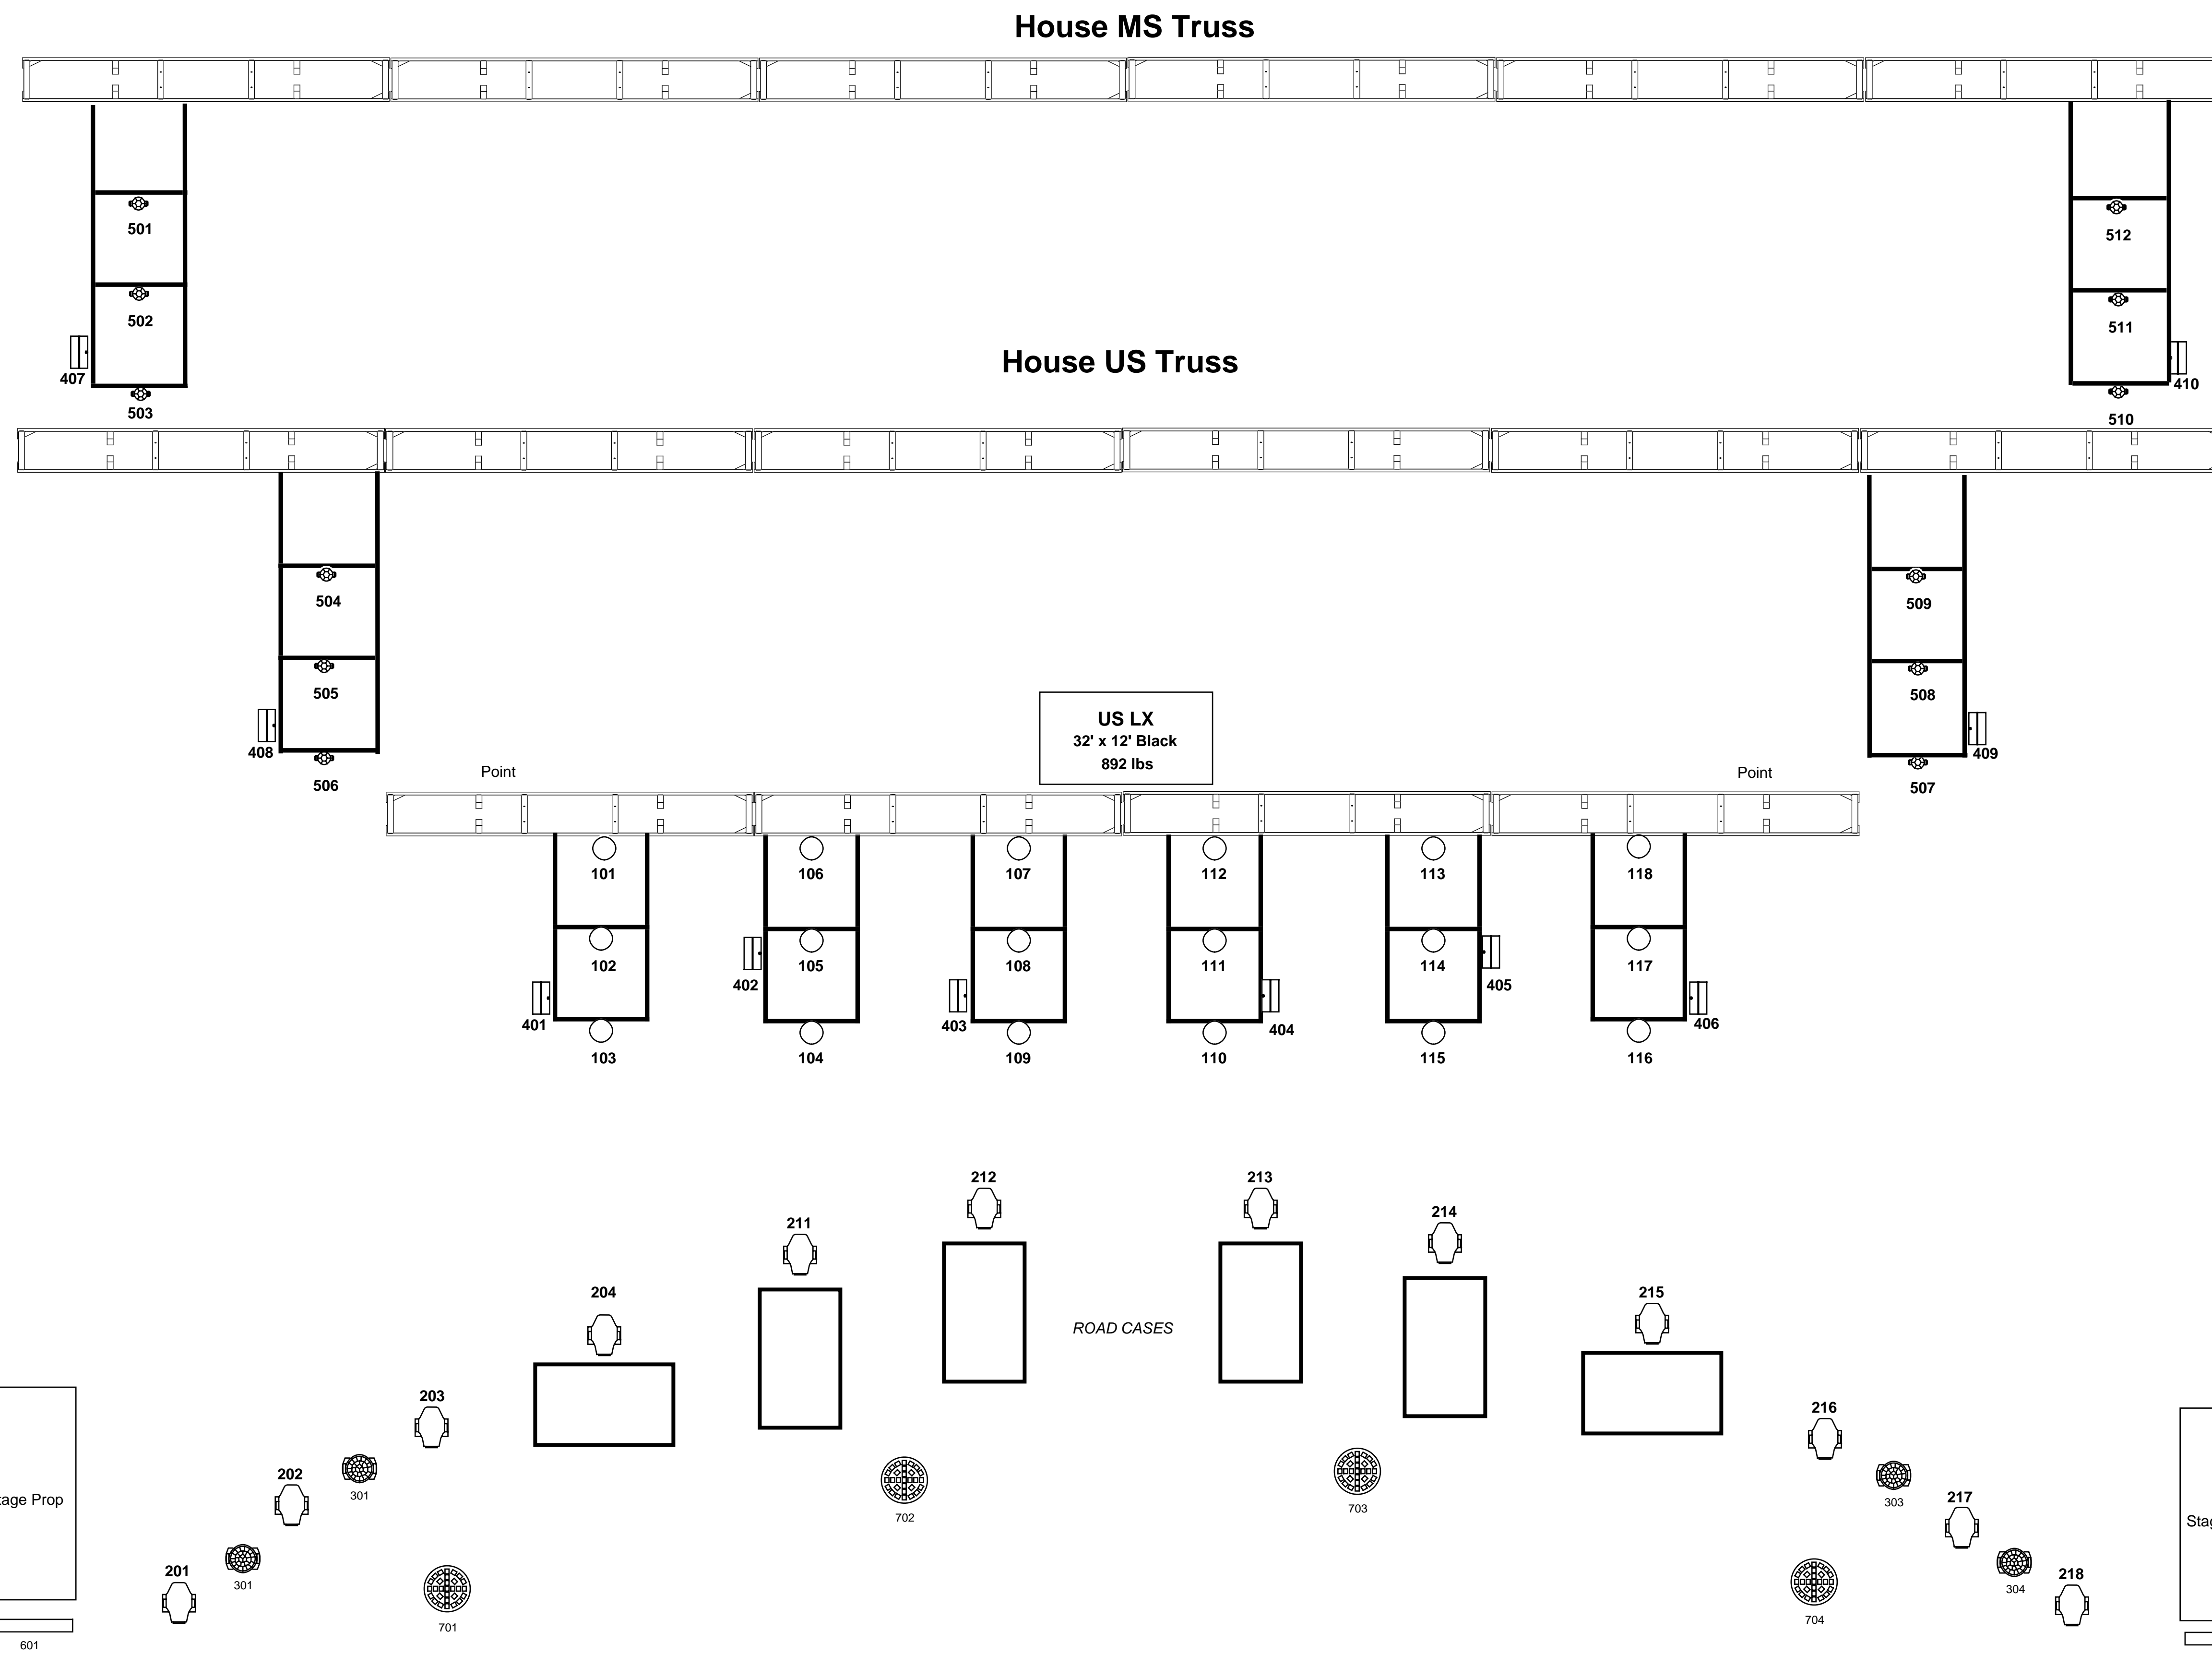

The Anthem

Pigeons Playing Ping Pong

Light Plot

Venue: PPPP Tour 2021 - A Rig 32'

Designer: Manny Newman

6/1/21

Universe Layout

Univ. 1 (A) - R1 Wash and Atomic 3k LED

Univ. 2 (B) - Quantums, R2 Wash, and Lanterns

Univ. 3 (C) - LEDBeam 150 and Atomic 3K LED

Touring Console - MA2 OnPC

Cam-Lok Distro

(2) Ultratec Radiance Hazers w/ Blowers

Control via Hardline or Cat5

Key

- R1 Wash
- Mac Quantum Profile
- Atomic 3000 LED
- R2 Wash
- Robin 150
- Batten
- Lantern