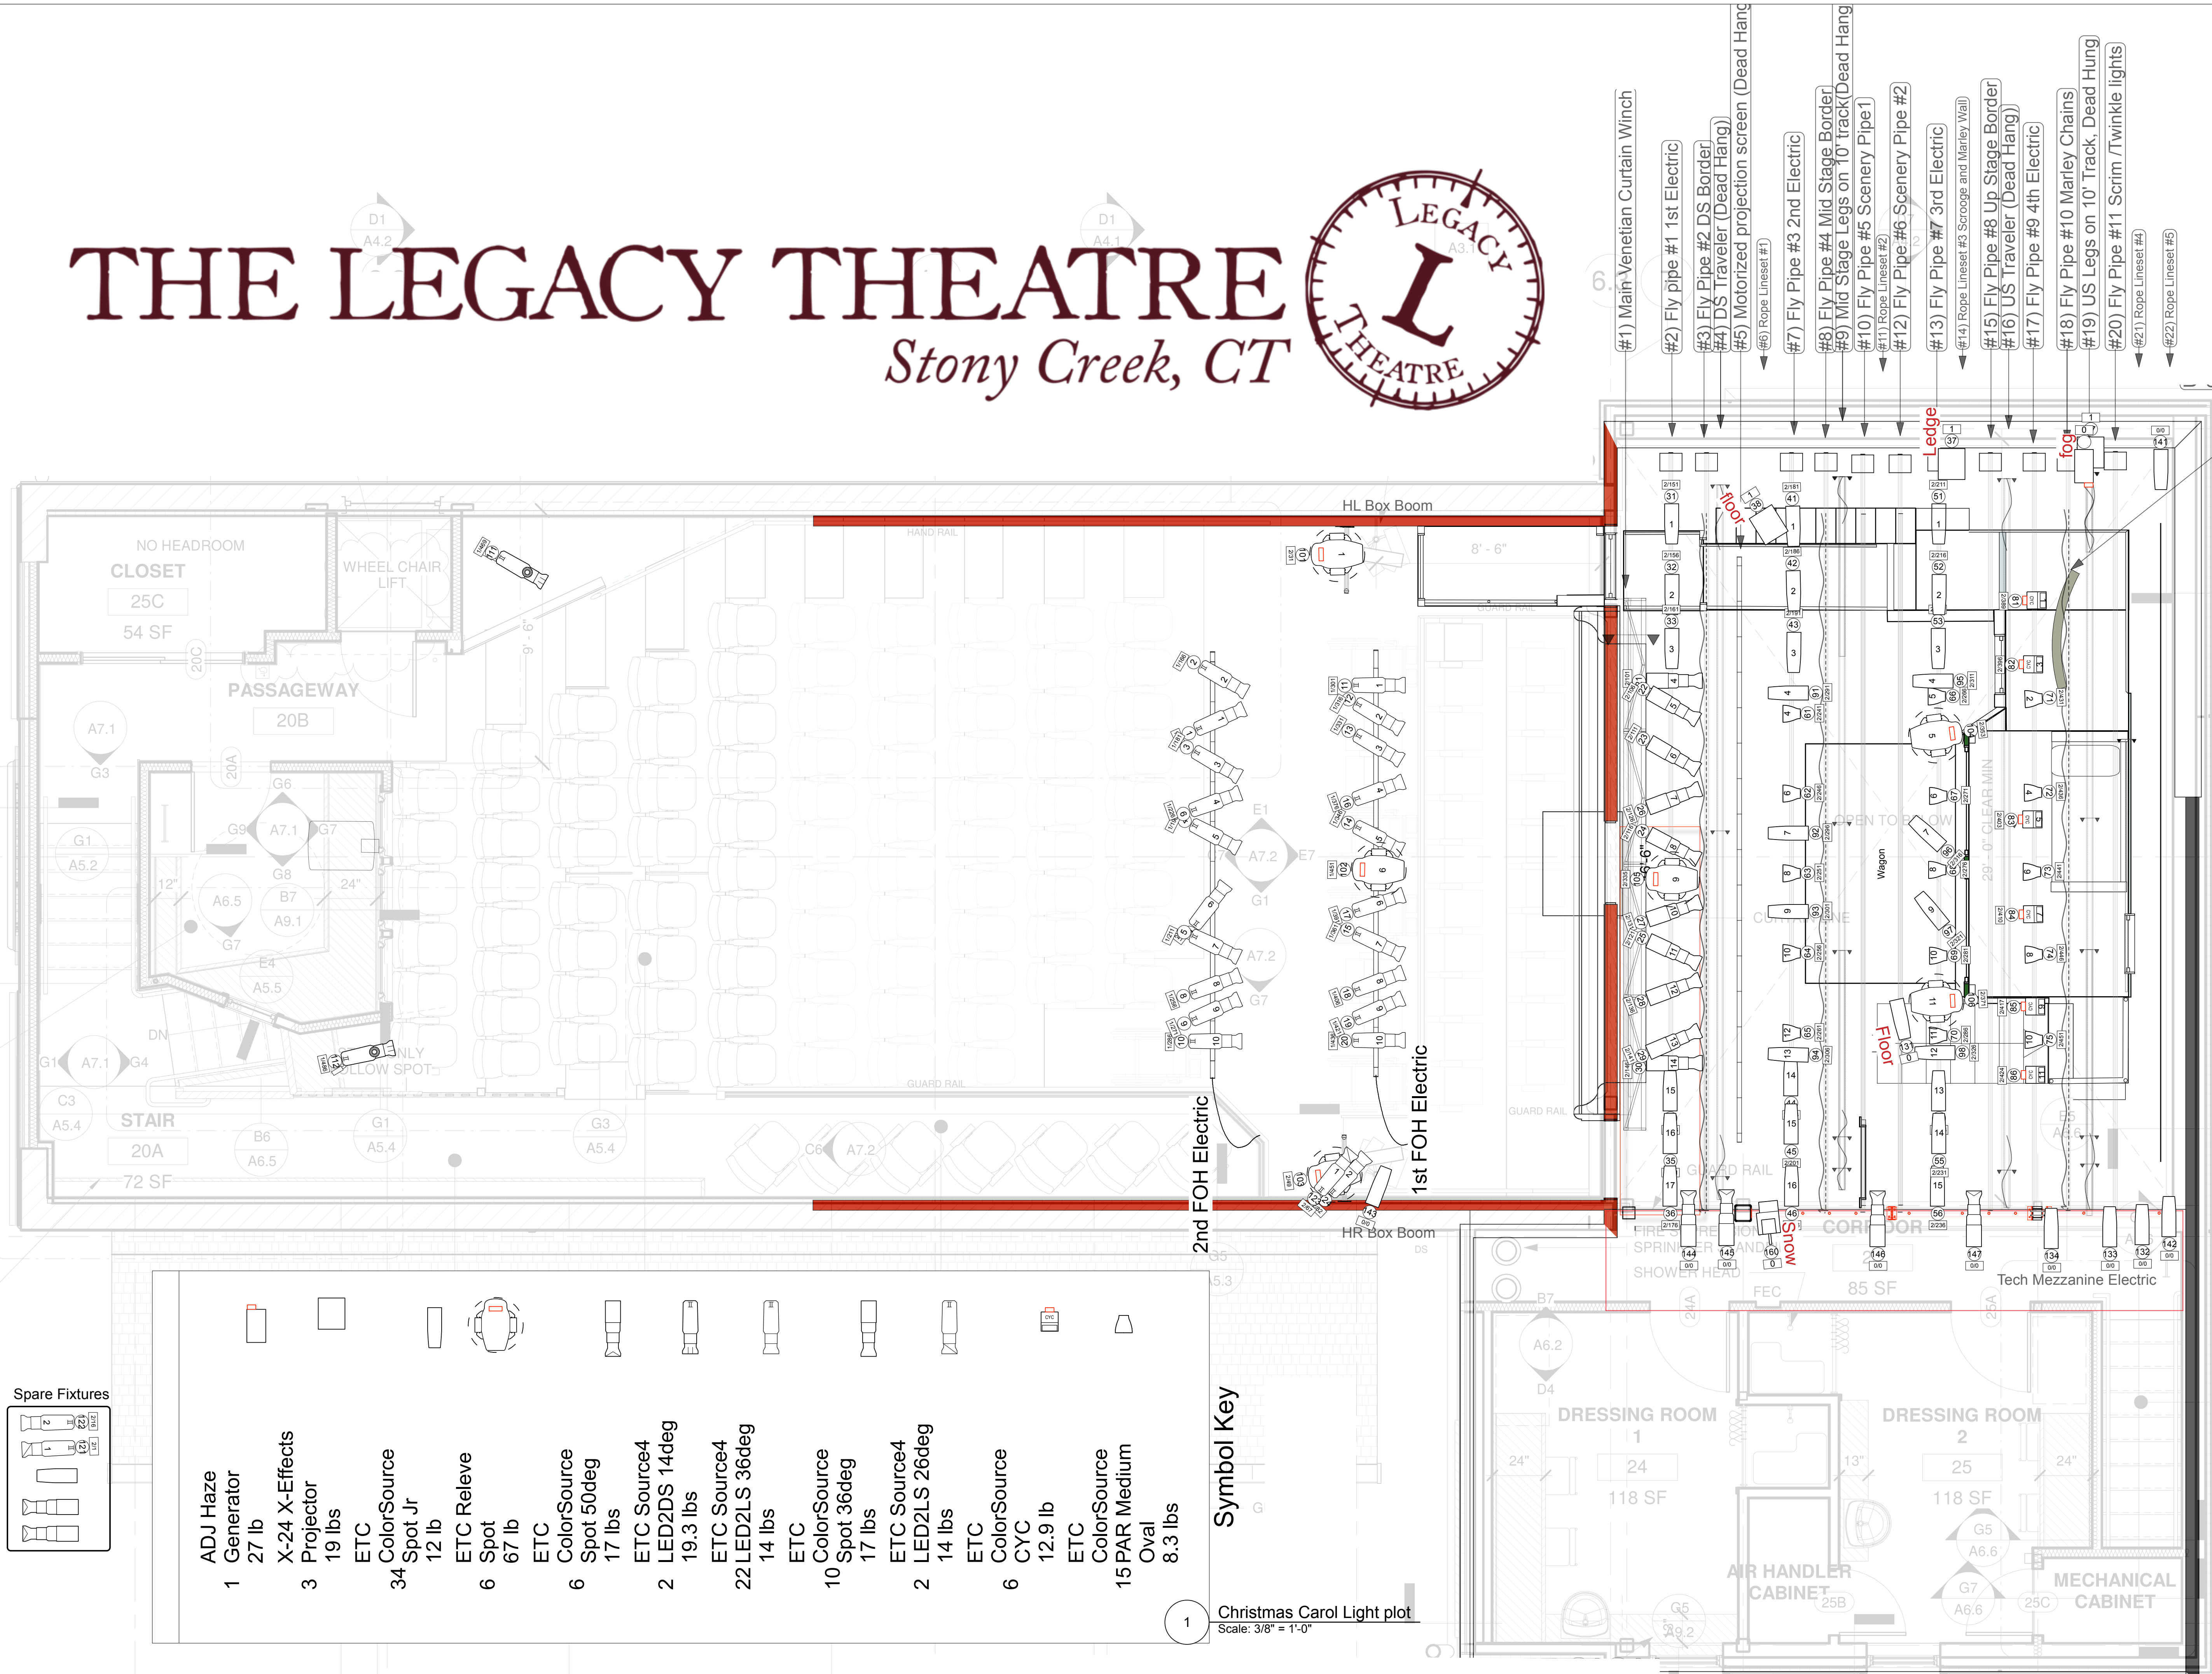

THE LEGACY THEATRE

Stony Creek, CT

Director:
Keely Baisden Knudsen

Set and Lighting Design:
Jamie Burnett

LUMINOUS ENVIRONMENTS LLC

A Christmas Carol Light Plot

CAD FILE:
Legacy Theater A christmas Carol Set.vwx

SCALE: 3/8" = 1'-0"

DATE: 12/18/21

DRAWN BY: Set and Lighting Design:
Jamie Burnett

The Legacy Theatre Presents A Christmas Carol PLAN VIEW