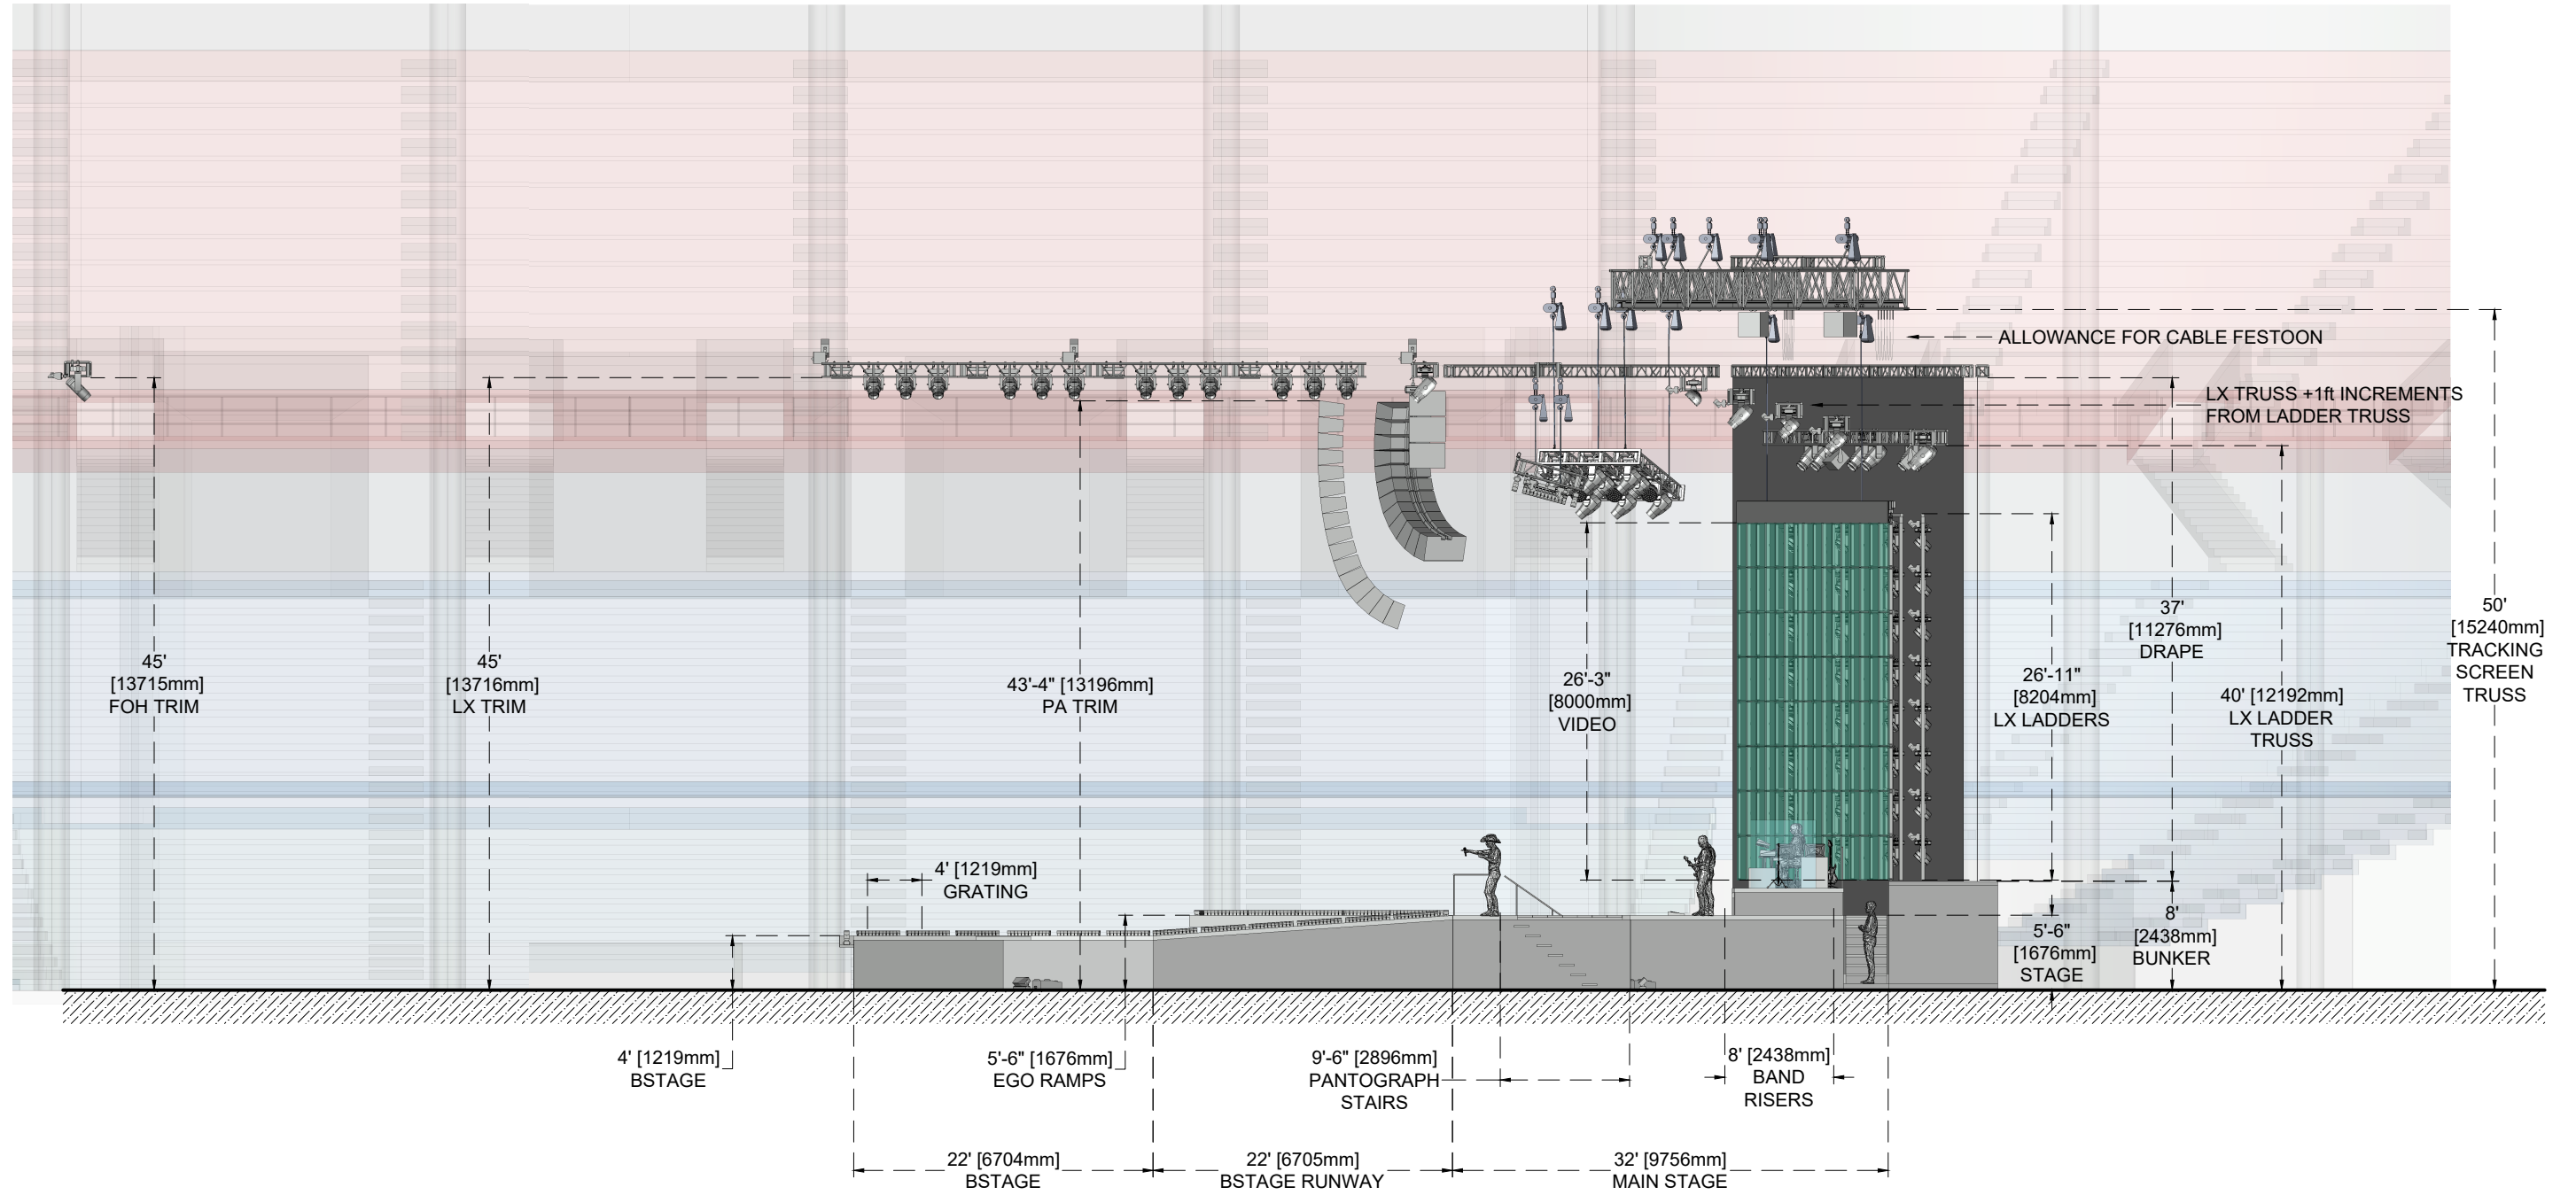

GROUND PLAN

PLAN

FRONT ELEVATION

SECTION US/DS

PERSPECTIVE

SHOW START

wonder
works

TIM McGRW 2023

OVERVIEW
PERSPECTIVE

KE
17/08/2023
UPDATED

000_004

D

PERSPECTIVE

BAND REVEAL

PERSPECTIVE

VIDEO TRACKING

PERSPECTIVE

VIDEO UPSTAGE