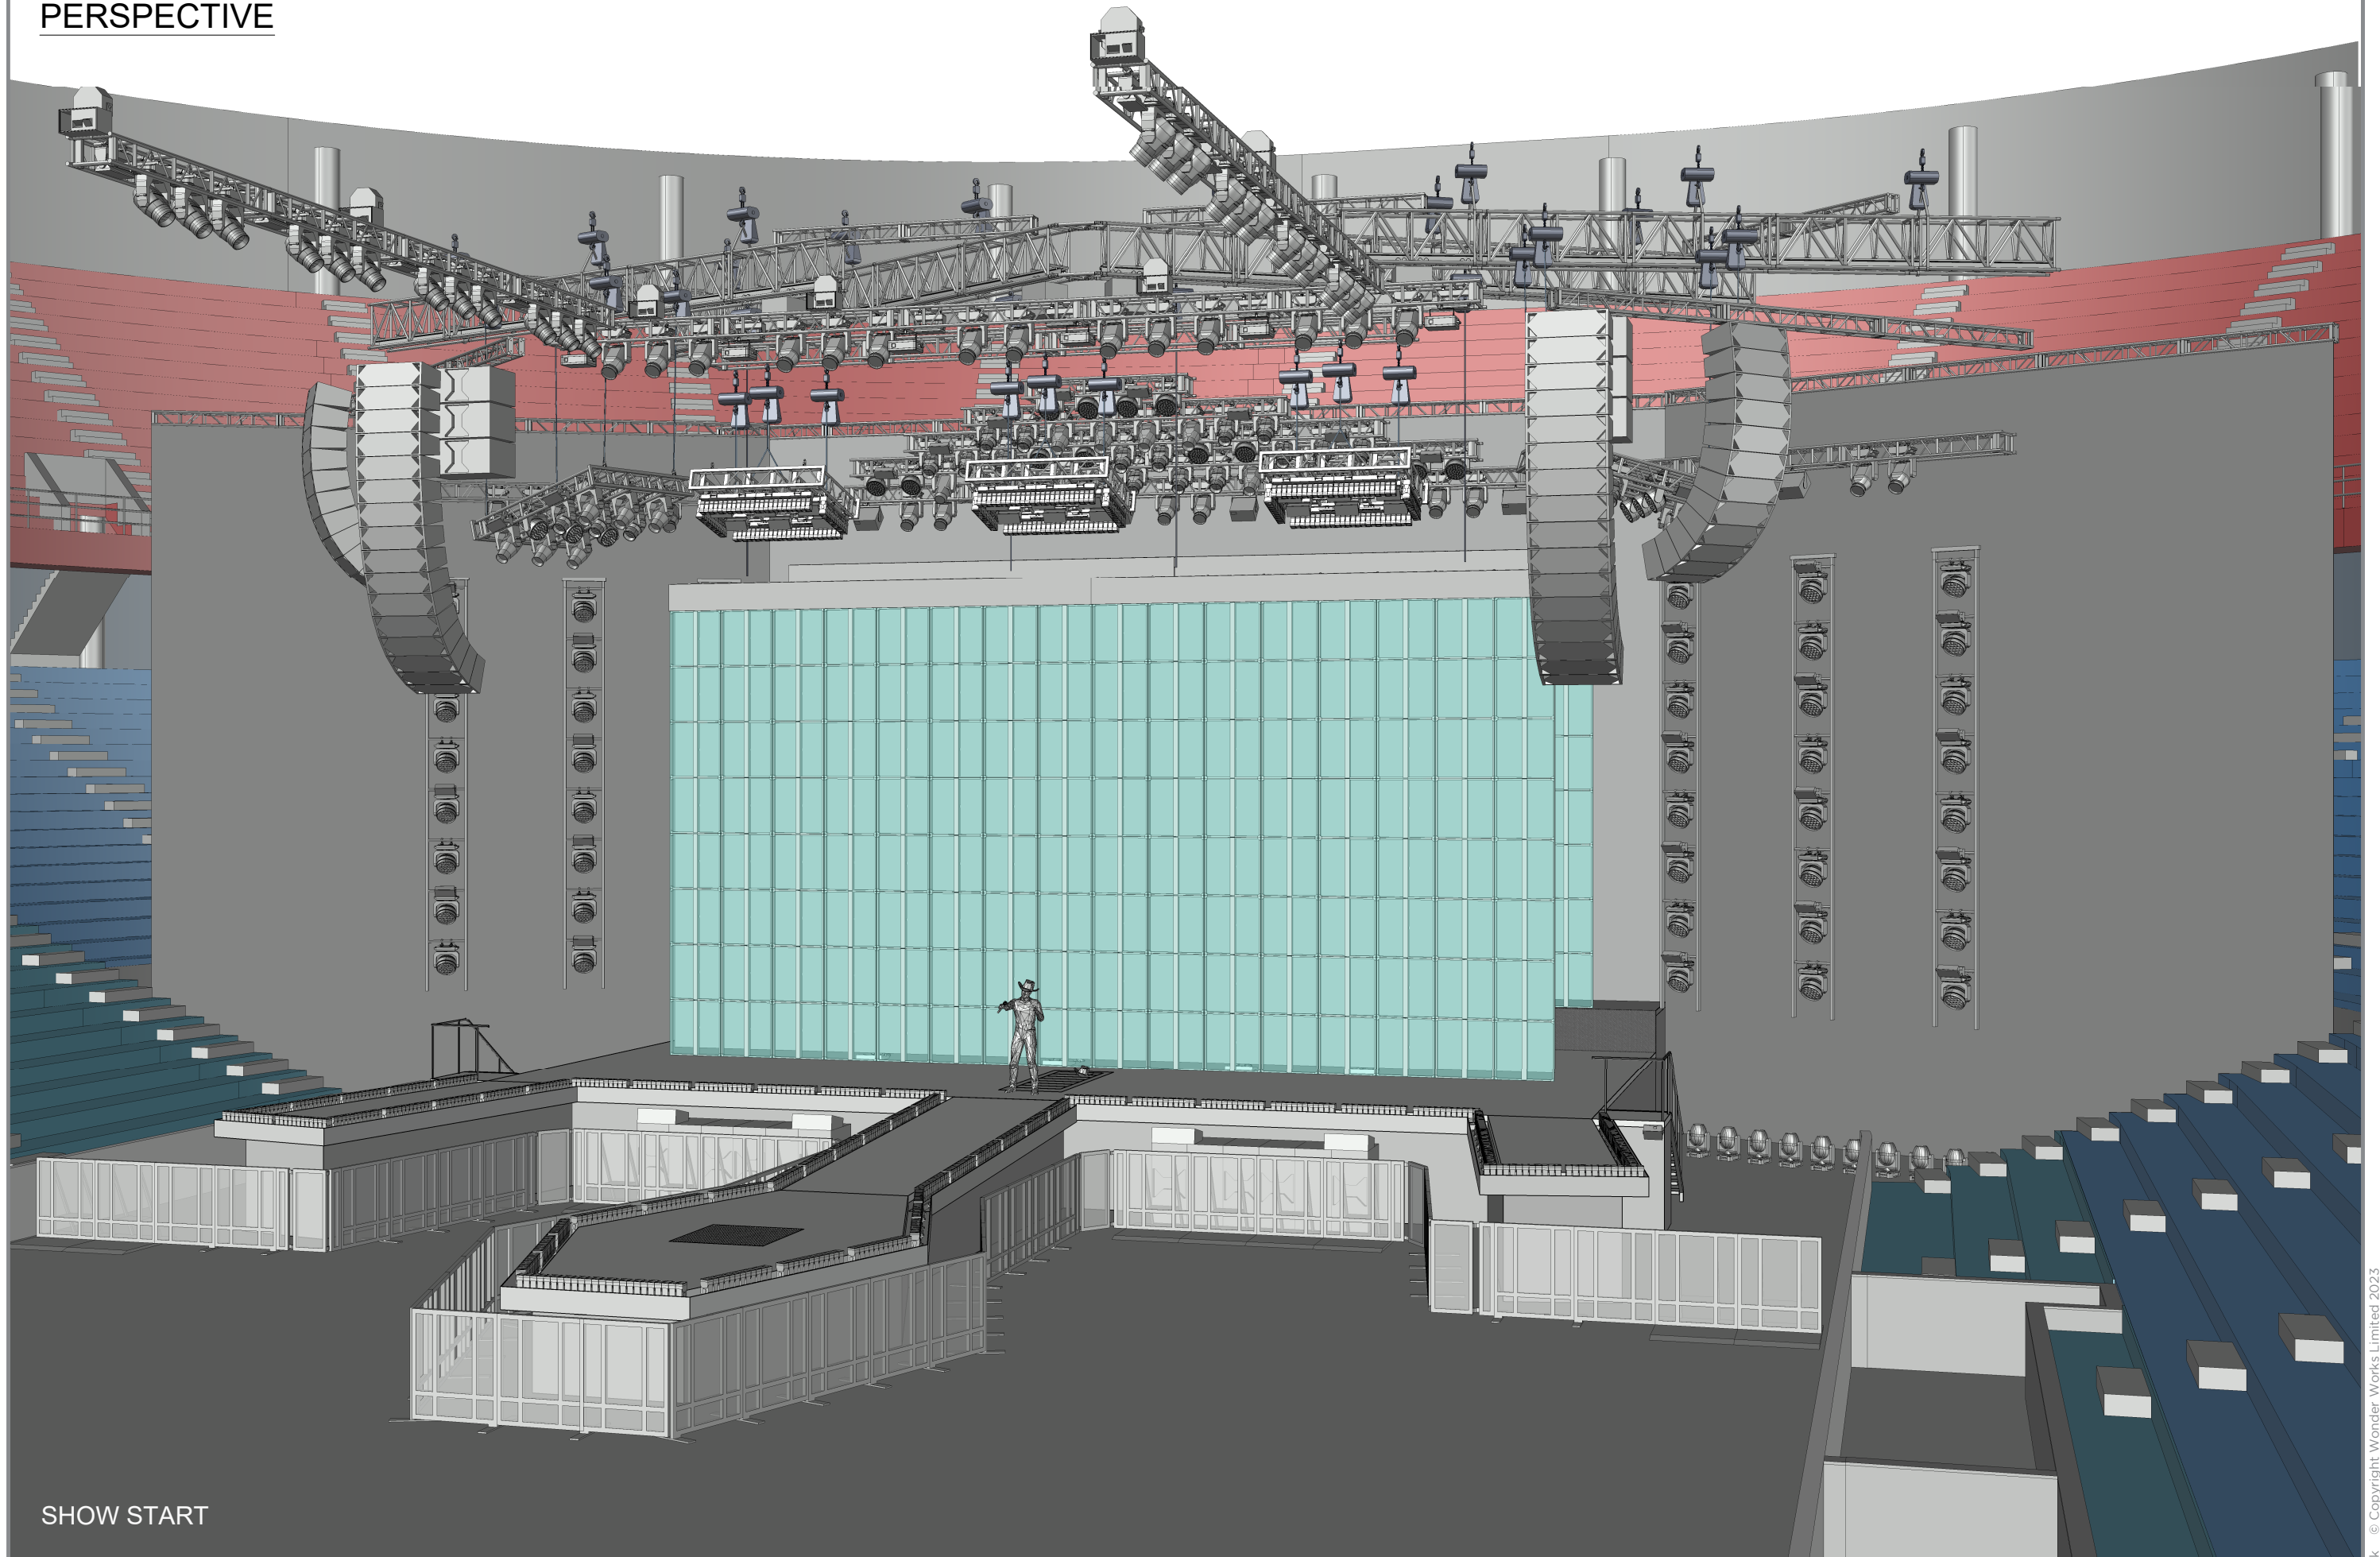

GROUND PLAN

PLAN

FRONT ELEVATION

SECTION US/DS

PERSPECTIVE

SHOW START

wonder
works

TIM McGRW 2023

OVERVIEW
PERSPECTIVE

KE
17/08/2023
UPDATED

000_004

D

PERSPECTIVE

BAND REVEAL

PERSPECTIVE

VIDEO TRACKING

PERSPECTIVE

VIDEO UPSTAGE