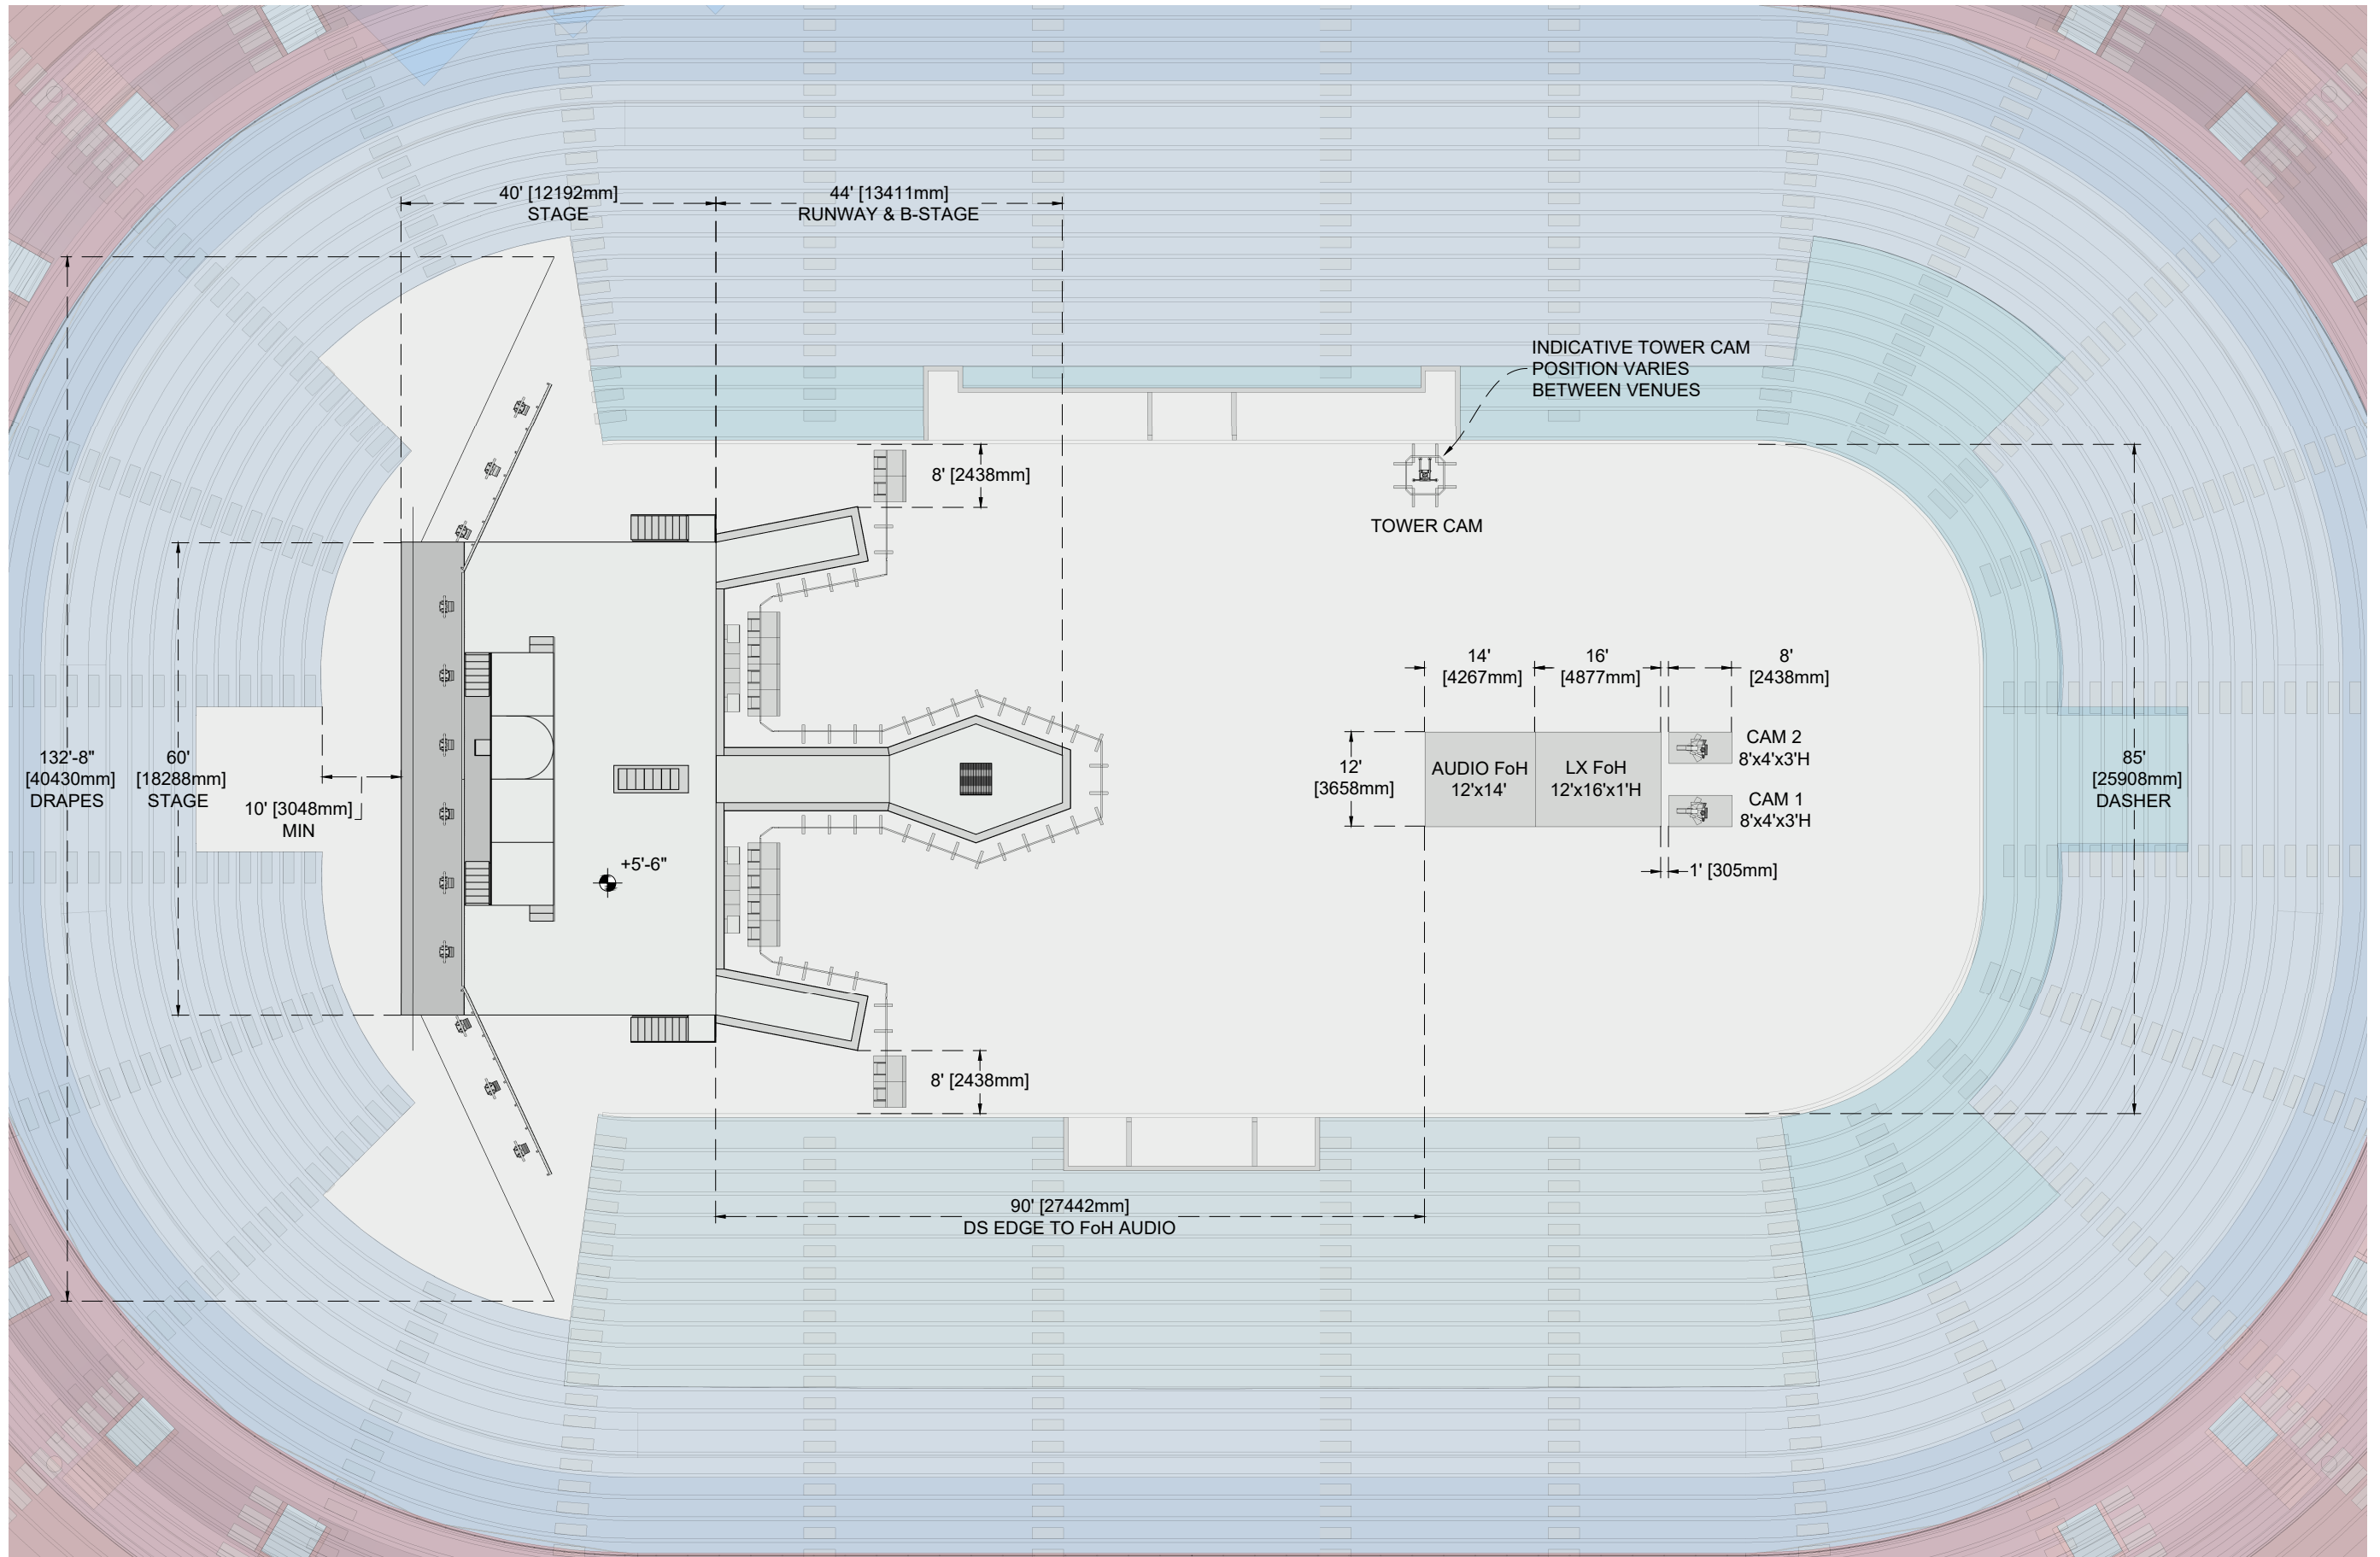

GROUND PLAN

PLAN

FRONT ELEVATION

SECTION US/DS

PERSPECTIVE

SHOW START

wonder
works

TIM McGRW 2023

OVERVIEW
PERSPECTIVE

KE
17/08/2023
UPDATED

000_004

D

PERSPECTIVE

BAND REVEAL

PERSPECTIVE

VIDEO TRACKING

PERSPECTIVE

VIDEO UPSTAGE