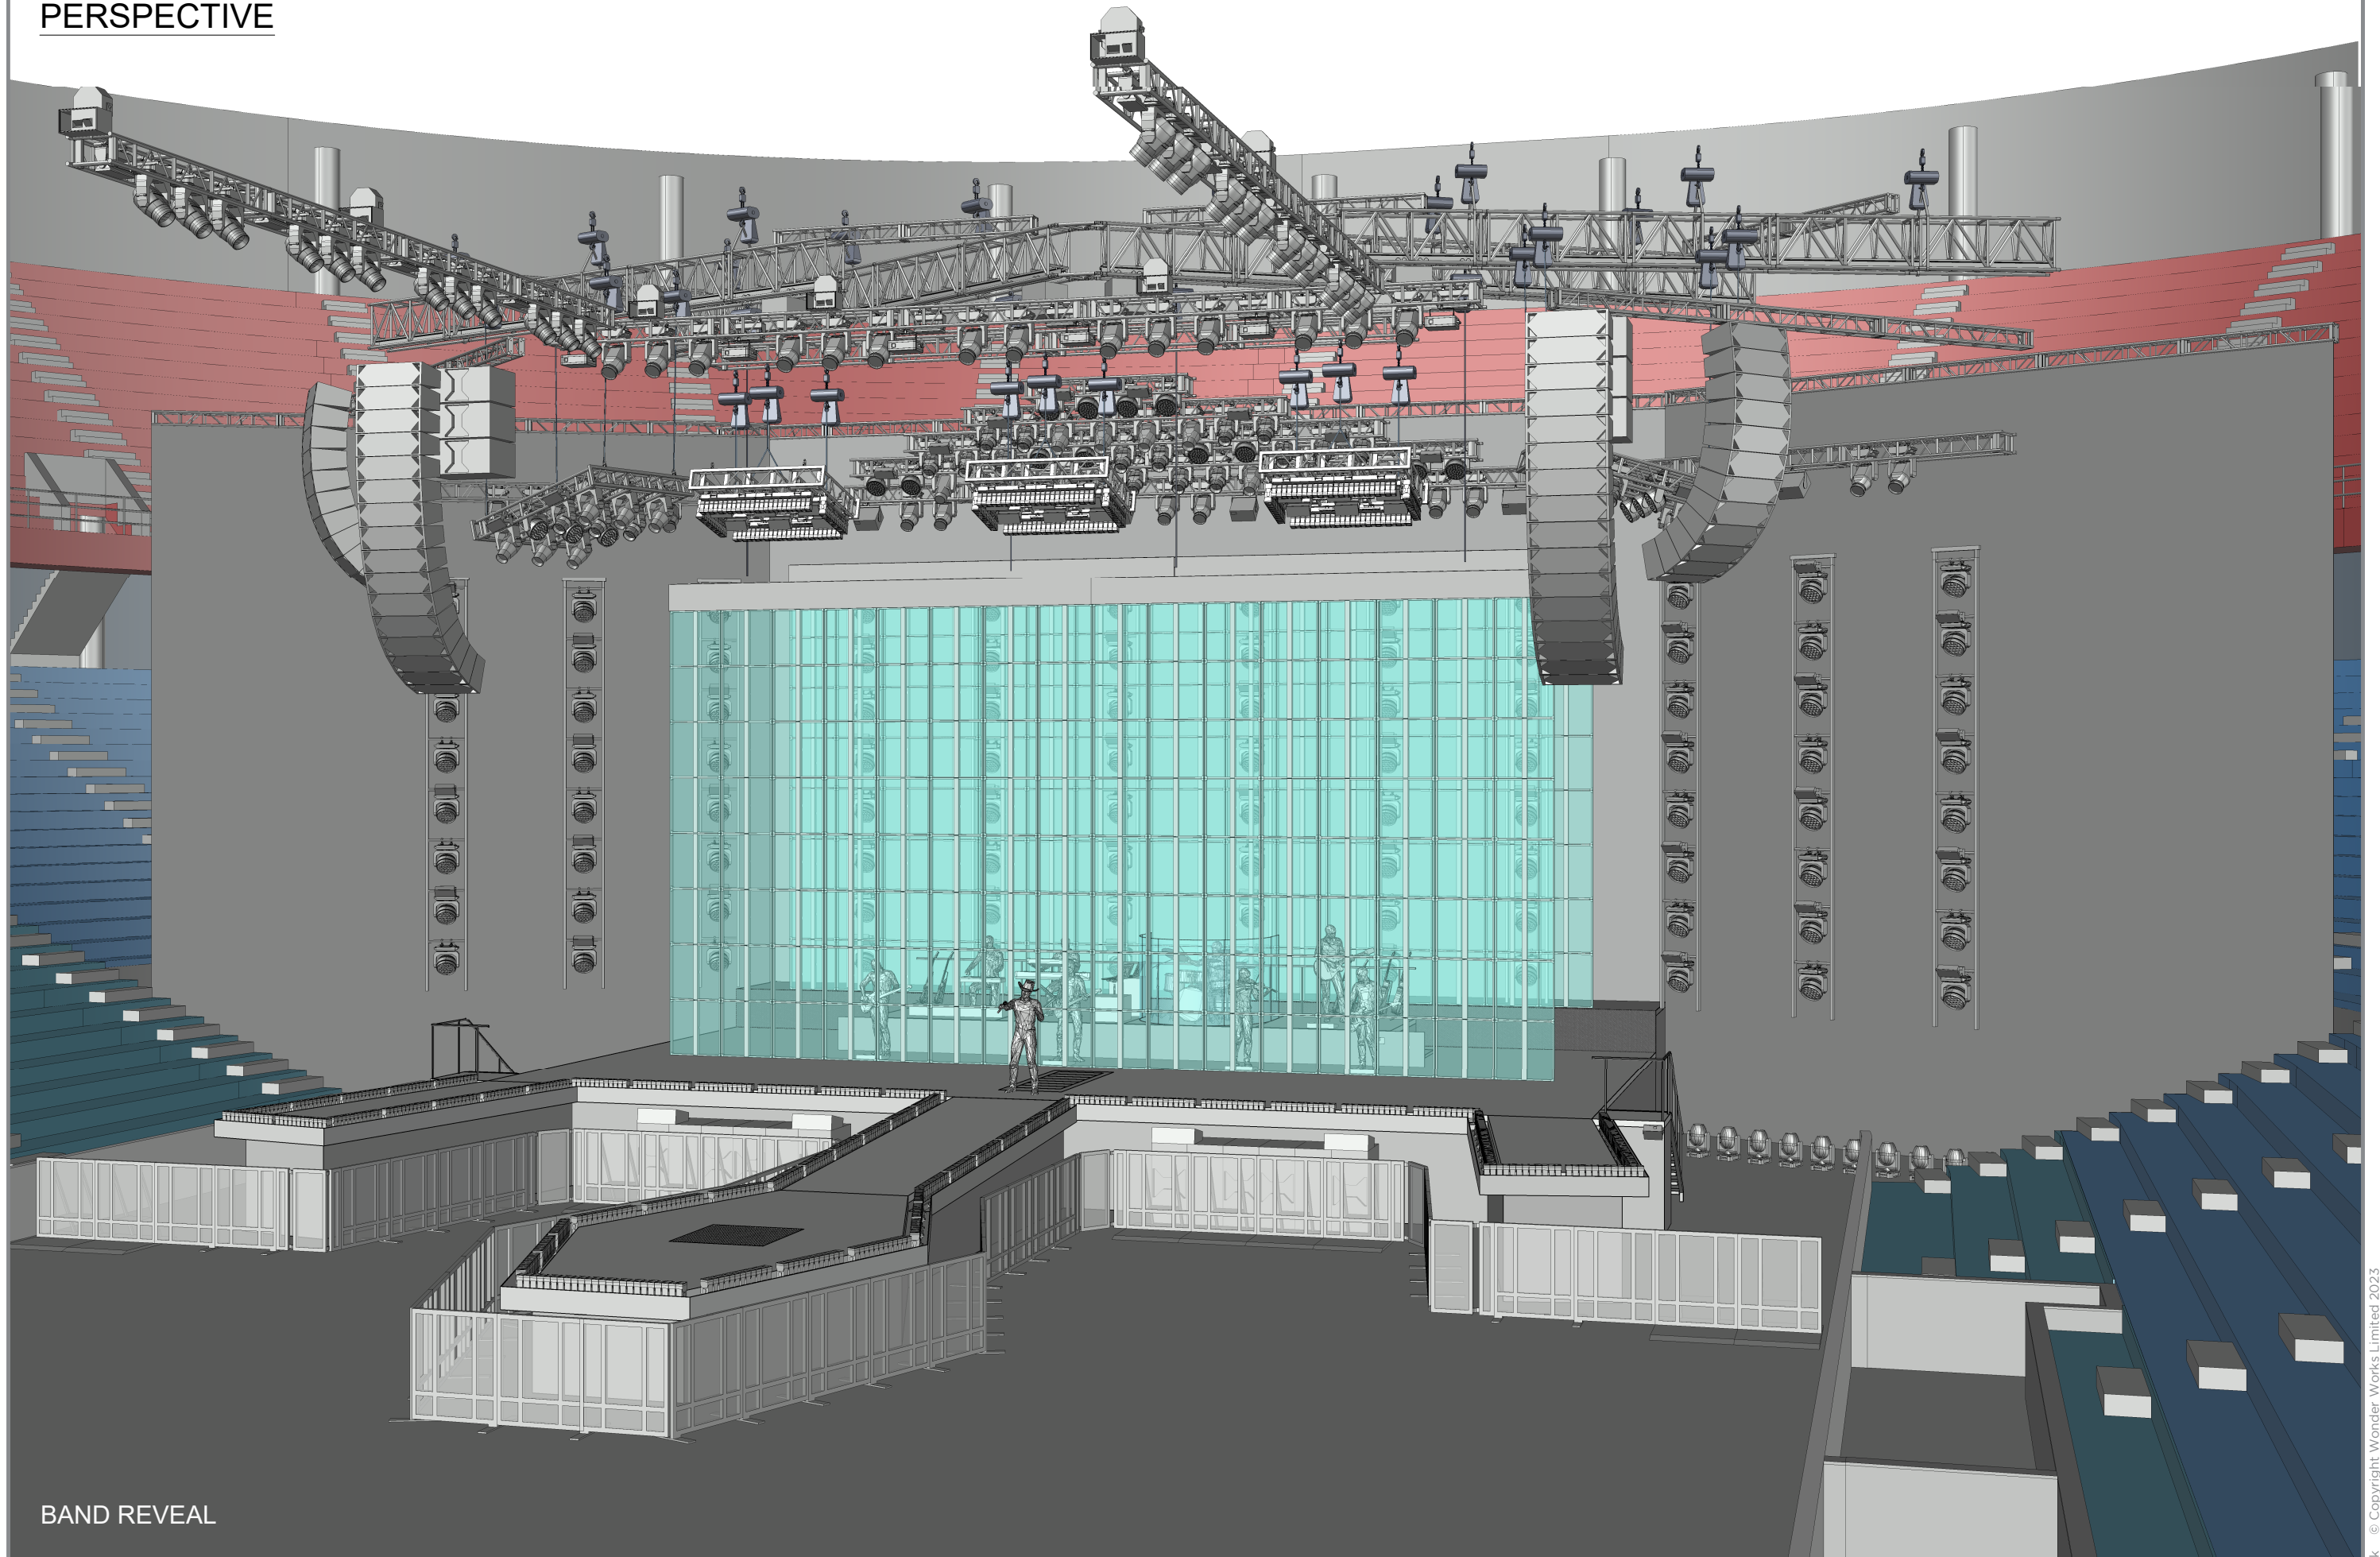

GROUND PLAN

PLAN

FRONT ELEVATION

SECTION US/DS

PERSPECTIVE

SHOW START

wonder
works

TIM McGRW 2023

OVERVIEW
PERSPECTIVE

KE
17/08/2023
UPDATED

000_004

D

PERSPECTIVE

BAND REVEAL

PERSPECTIVE

VIDEO TRACKING

PERSPECTIVE

VIDEO UPSTAGE