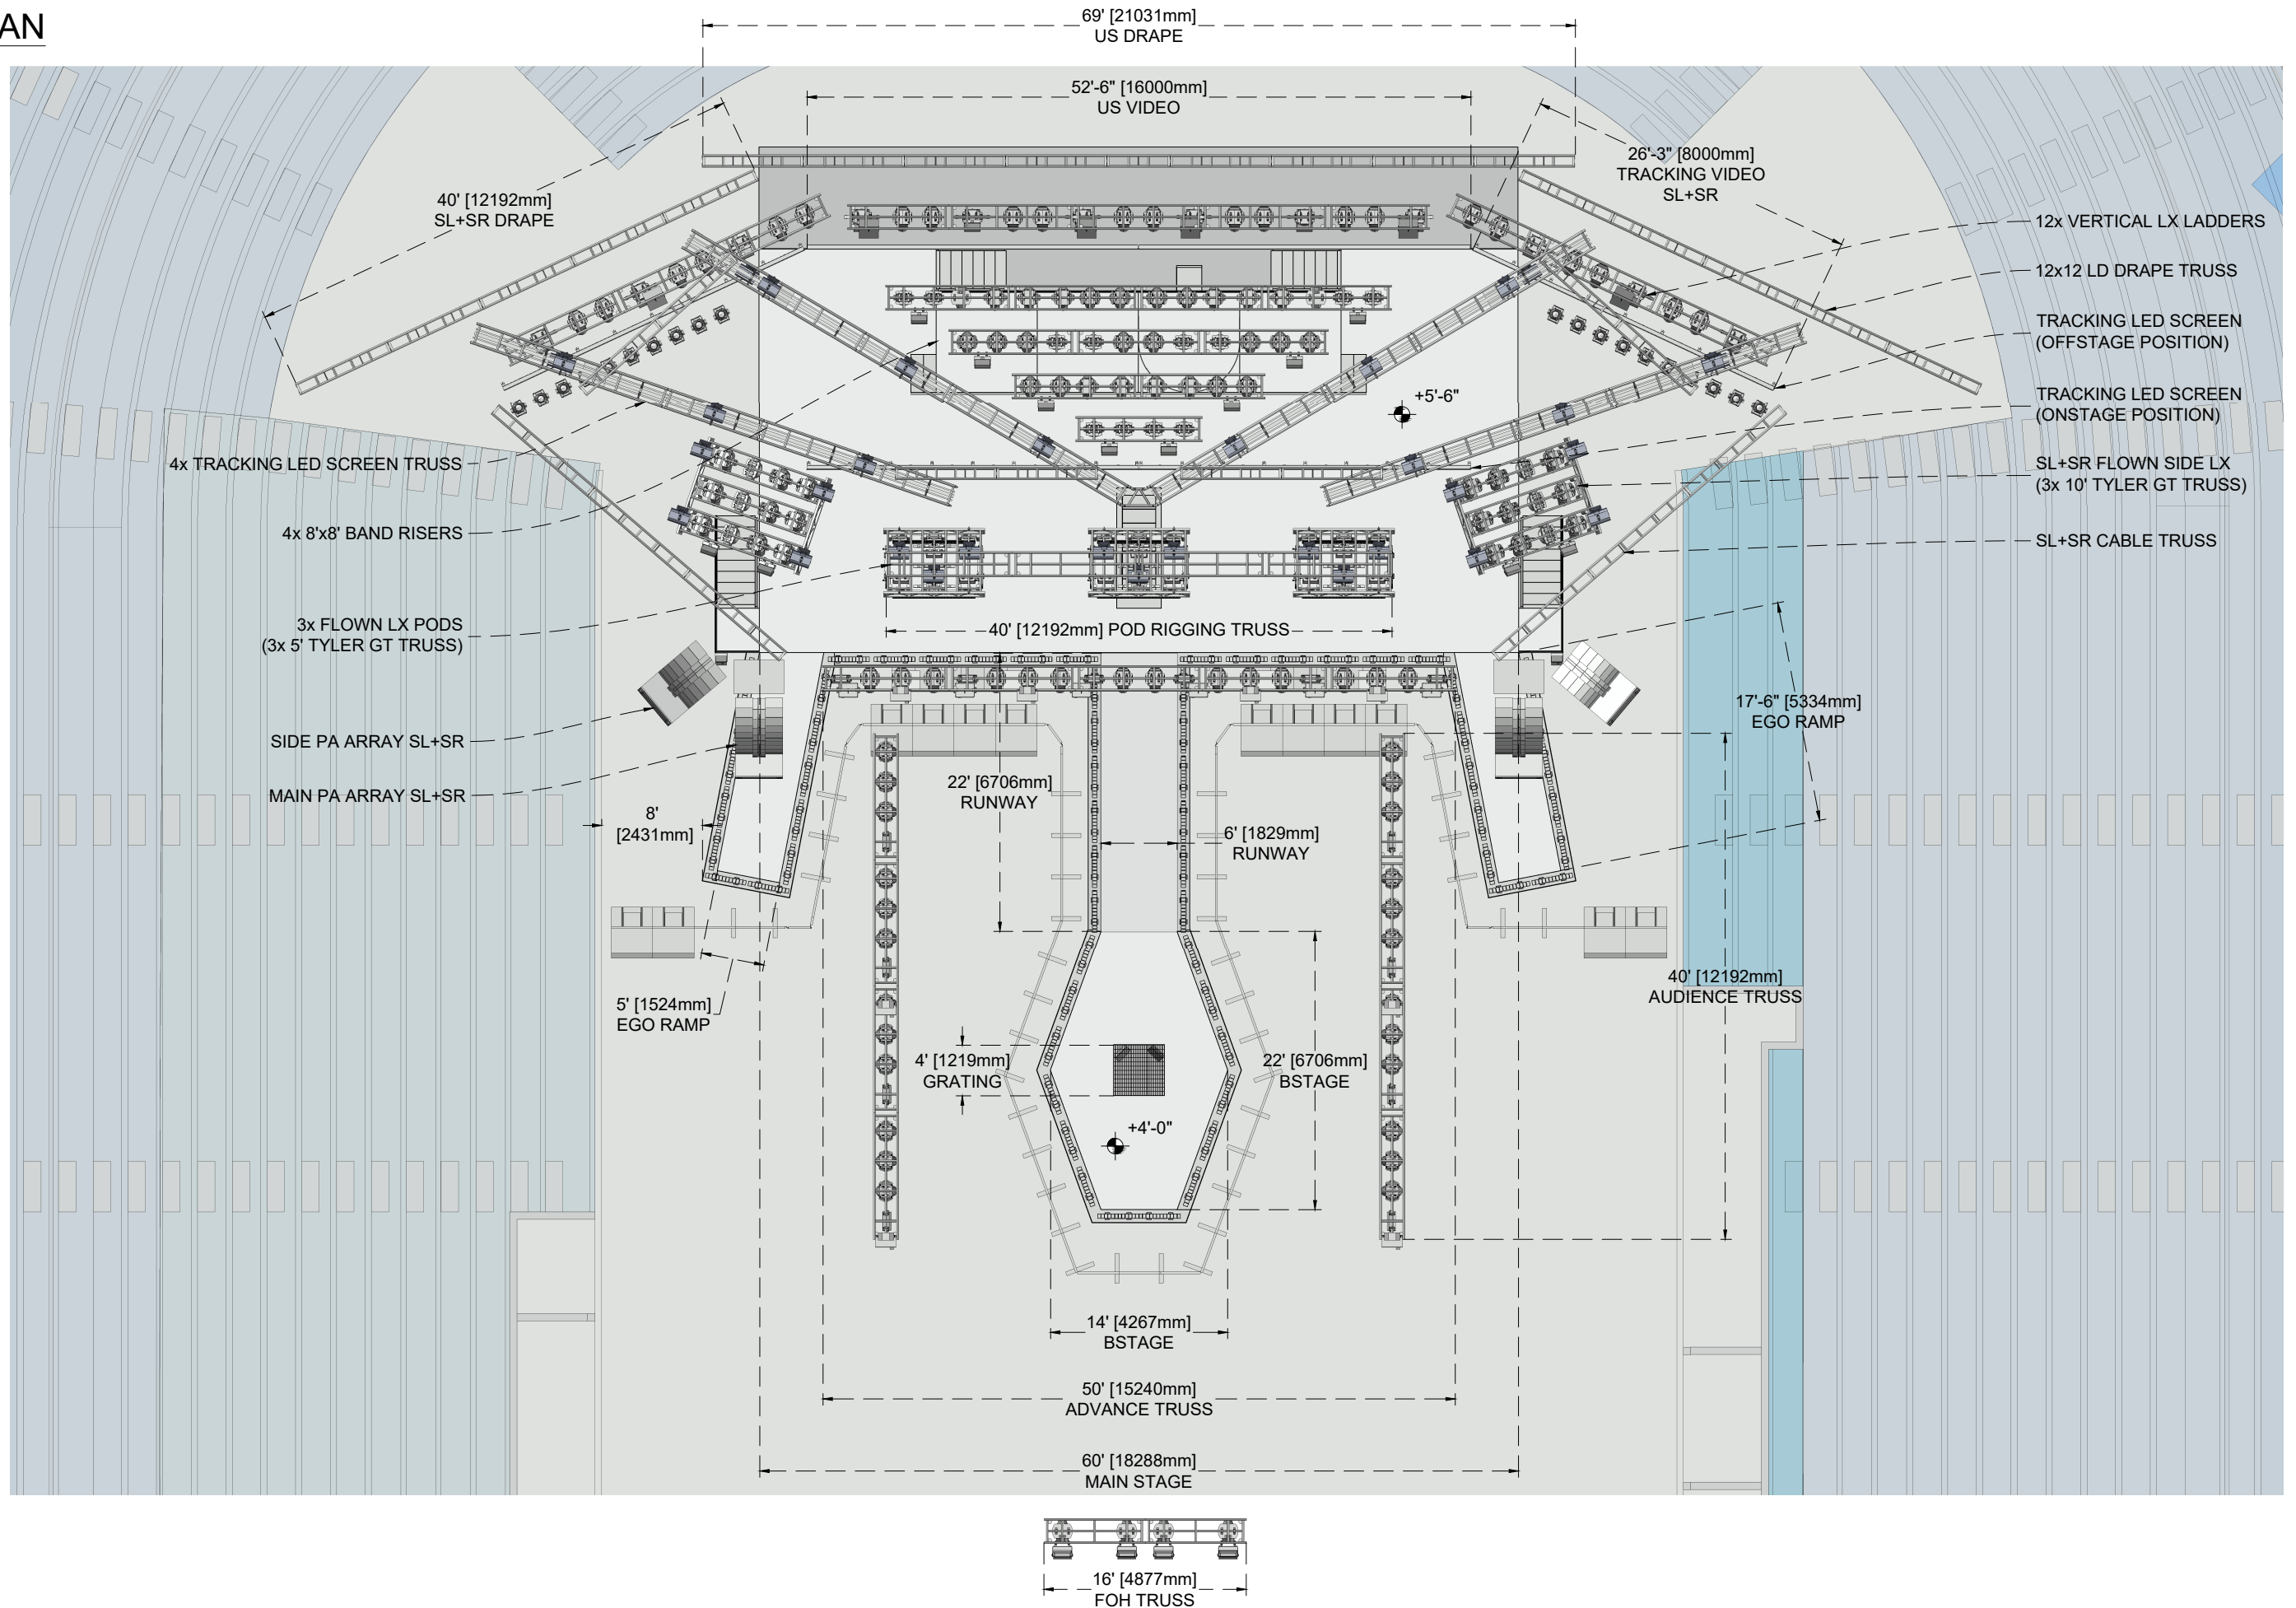

GROUND PLAN

PLAN

FRONT ELEVATION

SECTION US/DS

PERSPECTIVE

SHOW START

wonder
works

TIM McGRW 2023

OVERVIEW
PERSPECTIVE

KE
17/08/2023
UPDATED

000_004

D

PERSPECTIVE

BAND REVEAL

PERSPECTIVE

VIDEO TRACKING

PERSPECTIVE

VIDEO UPSTAGE