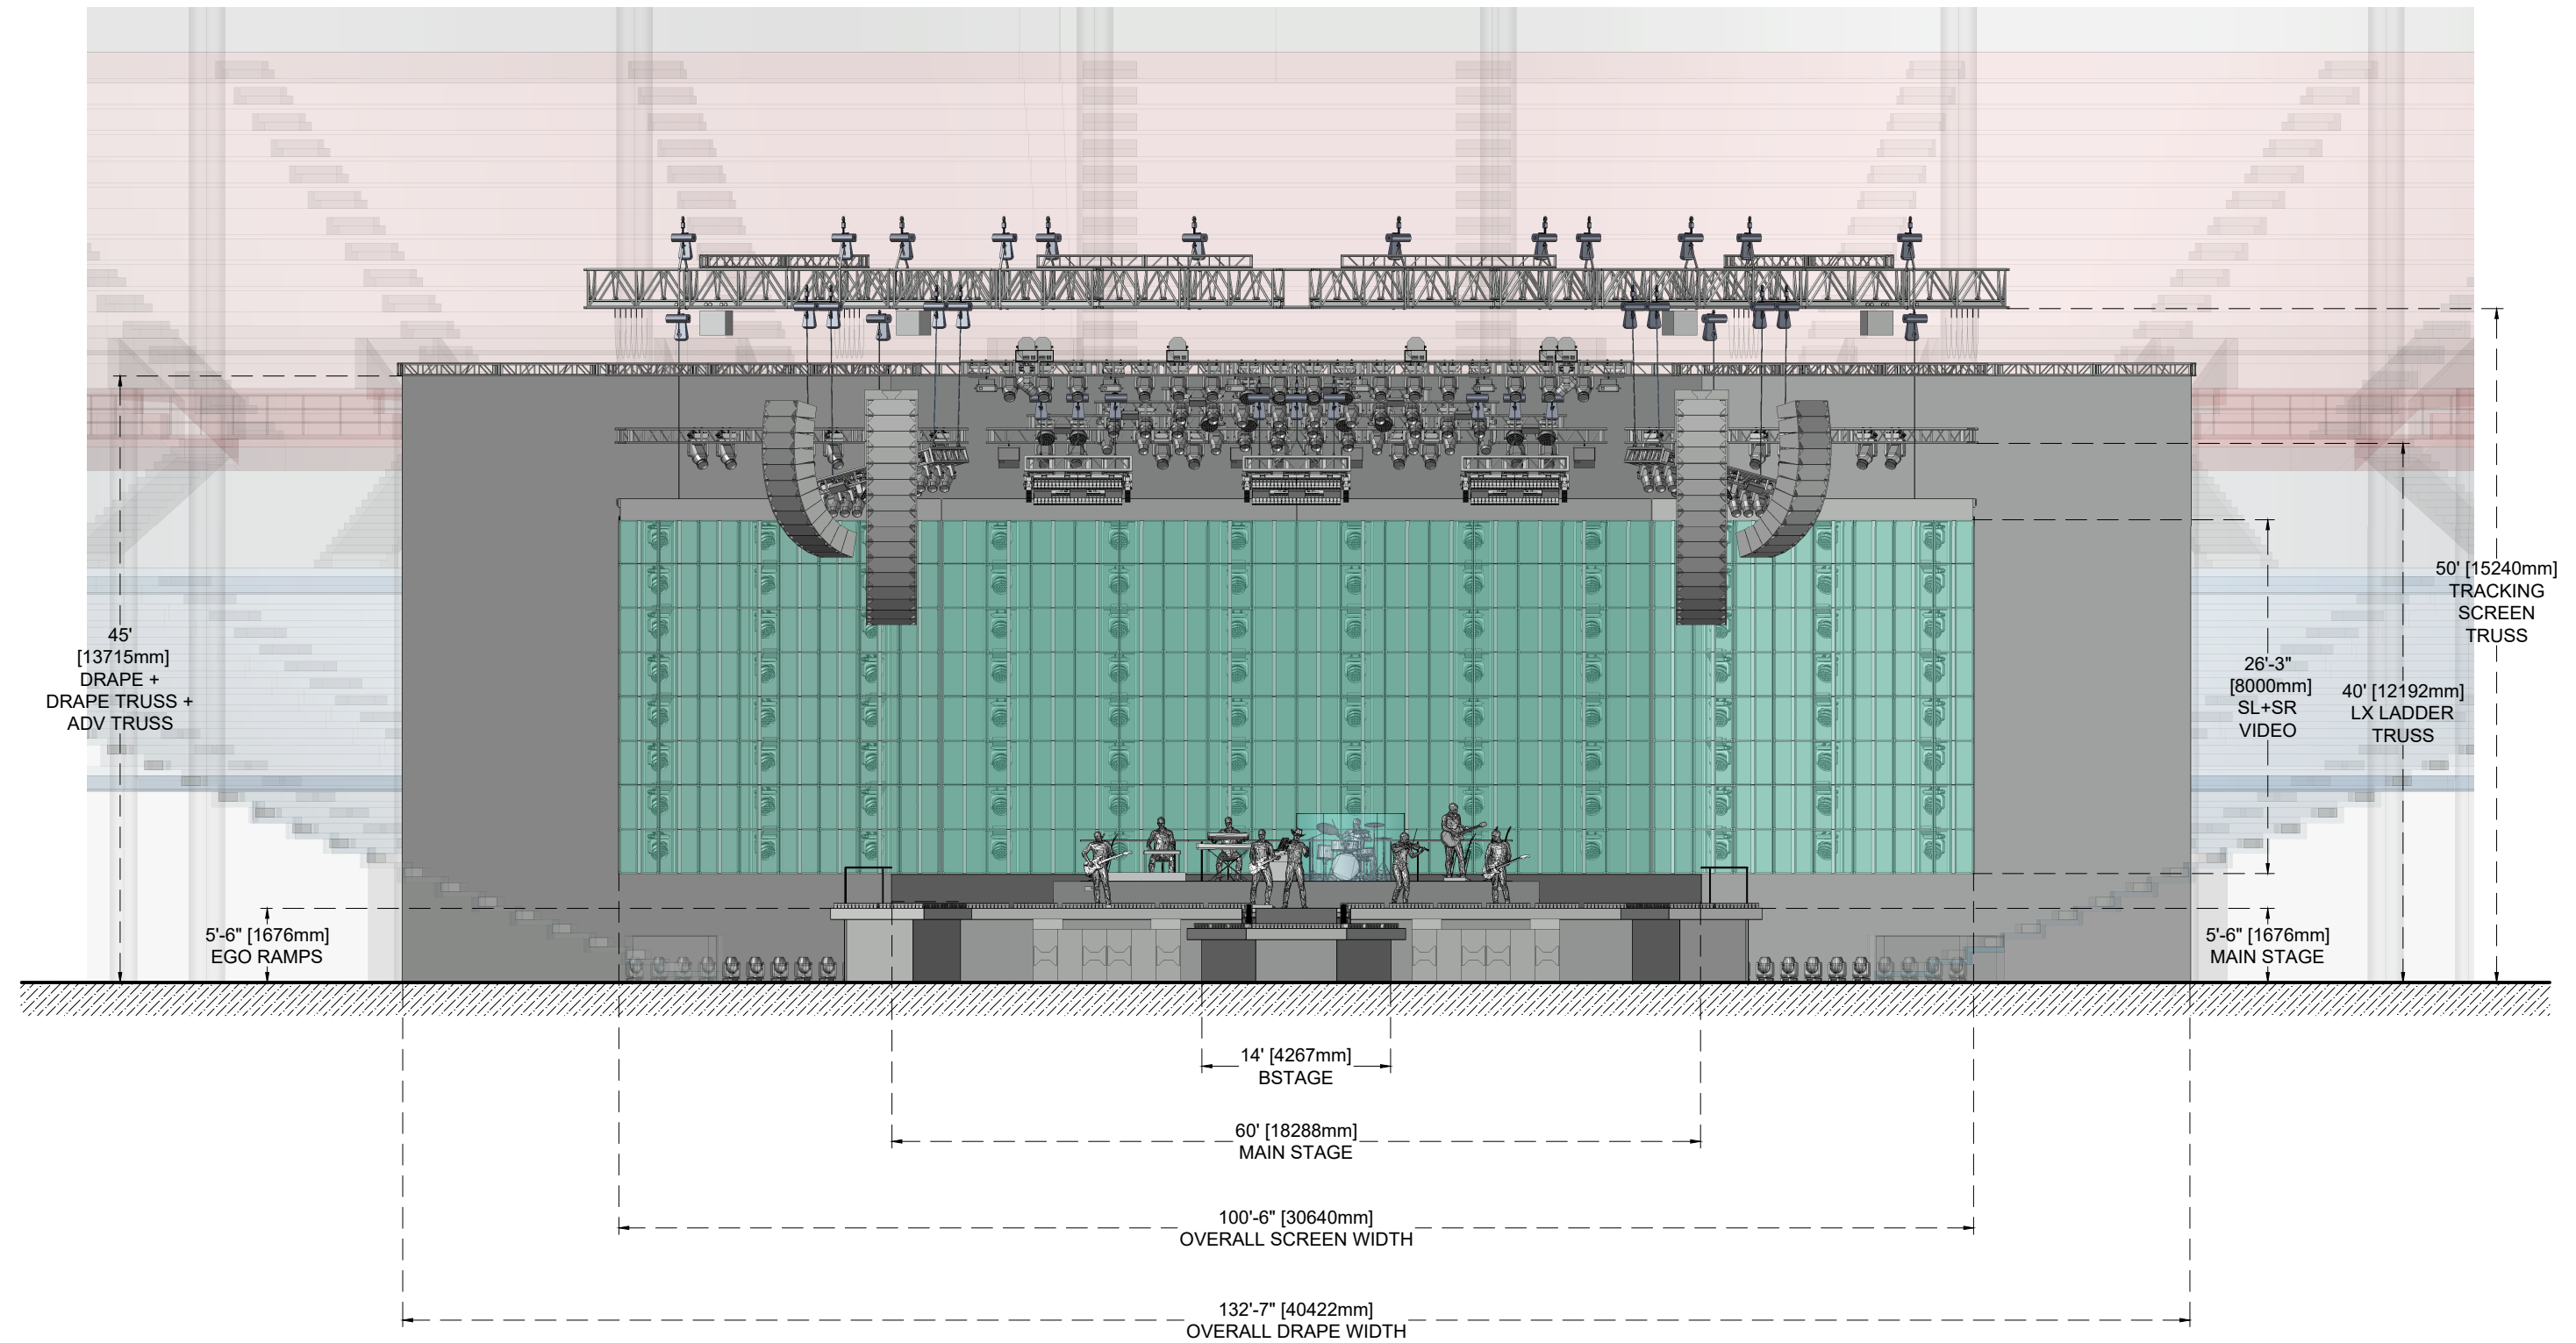

GROUND PLAN

PLAN

FRONT ELEVATION

SECTION US/DS

PERSPECTIVE

SHOW START

wonder
works

TIM McGRW 2023

OVERVIEW
PERSPECTIVE

KE
17/08/2023
UPDATED

000_004

D

PERSPECTIVE

BAND REVEAL

PERSPECTIVE

VIDEO TRACKING

PERSPECTIVE

VIDEO UPSTAGE