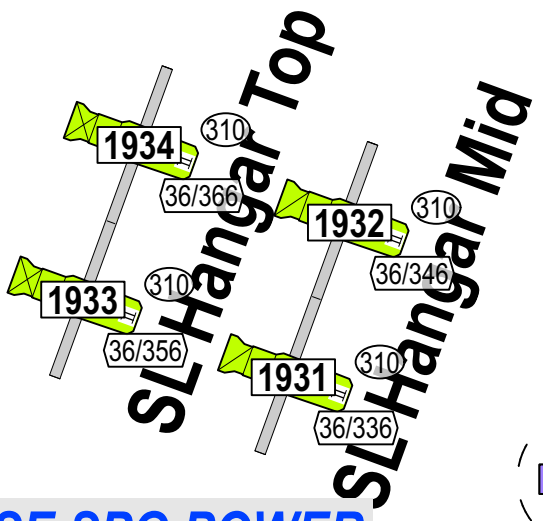

OFFSTAGE

OFFSTAGE

UPSTAGE

ONSTAGE

DOWNSTAGE

HOUSE SPG POWER  
UNIVERSE: 36

	ETC Source4 LED2LS 19deg @ 171w 23.2 lb <b>PowerCON   Direct   Inc.Crv (10)</b>	24		Clay Paky Alpha Profile 1500 @ 2kw 111 lb <b>PowerCON   Standard Mode (43)</b>	1		GLP Impression FR10 Bar @ 800 w 53 lb <b>True1   Mode 4: MultiPix Adv. (79)</b>	6
	ETC Source4 LED2LS 26deg @ 171w 23.4 lb <b>PowerCON   Direct   Inc.Crv (10)</b>	26		HES SolaSpot Pro CMY @ 480w 65 lb <b>PowerCON   Standard Mode (35)</b>	24		Impression X4 Bar 20 @ 450w 32 Lb <b>PowerCON   SPixH Mode (89)</b>	36
	Robe MegaPointe @ 670w 48.5 lb <b>True1   Mode 1 (39)</b>	20		Elation Platinum Spot 15R Pro @ 320w 49Lbs <b>PowerCON   Extended Mode (34)</b>	8		Chauvet COLORado Batten 72 @ 88w 9.8 lb <b>PowerCON   TR16 Mode (18)</b>	16
	Elation Artiste Monet @ 1.3kw 88.2 lb <b>True1   Extended Mode (67)</b>	17		Varilite VLX Wash @ 840w 62 lb <b>PowerCON   Standard Mode (23)</b>	14		Platinum Spot 35 Pro @ 1.2kw 83 lb <b>PowerCON   Extended Mode (41)</b>	4
	Elation Fuze Max Profile @ 1.126kw 73.4 lb <b>True1   CMY Extended Mode (57)</b>	35		Ayrton Magic Blade FX @ 400 w 28.7 lb <b>True1   Extended Mode (46)</b>	20			

**DITA LAS VEGAS - LOAD-IN POSITION DETAILS - LIGHT PLOT REVISION 5**  
**STAGE LEFT AND STAGE RIGHT HANGARS**