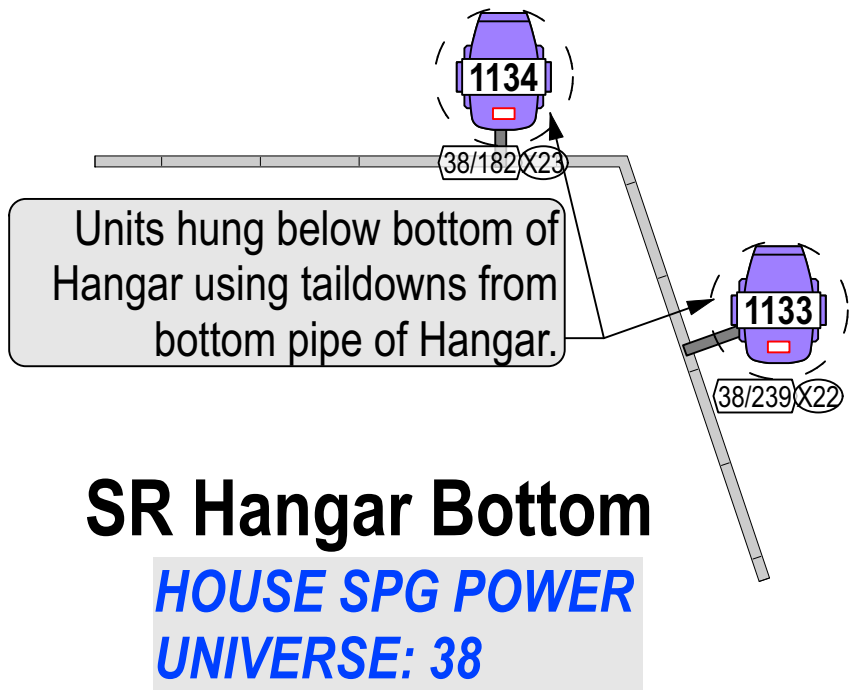

OFFSTAGE

OFFSTAGE

UPSTAGE

ONSTAGE

DOWNSTAGE

HOUSE SPG POWER  
UNIVERSE: 36

	ETC Source4 LED2LS 19deg @ 171w 23.2 lb <b>PowerCON   Direct   Inc.Crv (10)</b>	24		Clay Paky Alpha Profile 1500 @ 2kw 111 lb <b>PowerCON   Standard Mode (43)</b>	1		GLP Impression FR10 Bar @ 800 w 53 lb <b>True1   Mode 4: MultiPix Adv. (79)</b>	6
	ETC Source4 LED2LS 26deg @ 171w 23.4 lb <b>PowerCON   Direct   Inc.Crv (10)</b>	26		HES SolaSpot Pro CMY @ 480w 65 lb <b>PowerCON   Standard Mode (35)</b>	24		Impression X4 Bar 20 @ 450w 32 Lb <b>PowerCON   SPixH Mode (89)</b>	36
	Robe MegaPointe @ 670w 48.5 lb <b>True1   Mode 1 (39)</b>	20		Elation Platinum Spot 15R Pro @ 320w 49Lbs <b>PowerCON   Extended Mode (34)</b>	8		Chauvet COLORado Batten 72 @ 88w 9.8 lb <b>PowerCON   TR16 Mode (18)</b>	16
	Elation Artiste Monet @ 1.3kw 88.2 lb <b>True1   Extended Mode (67)</b>	17		Varilite VLX Wash @ 840w 62 lb <b>PowerCON   Standard Mode (23)</b>	14		Platinum Spot 35 Pro @ 1.2kw 83 lb <b>PowerCON   Extended Mode (41)</b>	4
	Elation Fuze Max Profile @ 1.126kw 73.4 lb <b>True1   CMY Extended Mode (57)</b>	35		Ayrton Magic Blade FX @ 400 w 28.7 lb <b>True1   Extended Mode (46)</b>	20			

**DITA LAS VEGAS - LOAD-IN POSITION DETAILS - LIGHT PLOT REVISION 5**  
**STAGE LEFT AND STAGE RIGHT HANGARS**