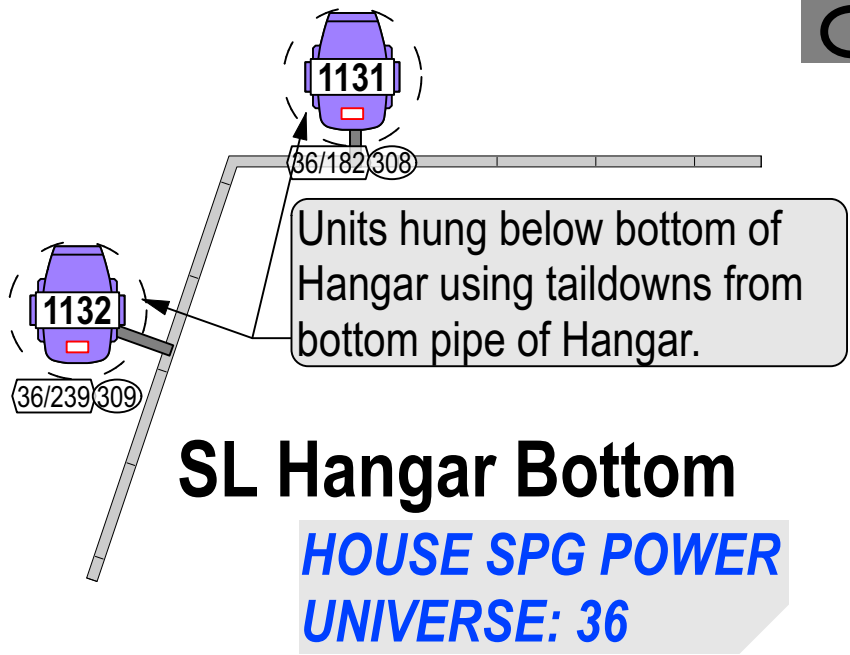

OFFSTAGE

OFFSTAGE

UPSTAGE

ONSTAGE

DOWNSTAGE

HOUSE SPG POWER  
UNIVERSE: 36

	ETC Source4 LED2LS 19deg @ 171w 23.2 lb <b>PowerCON   Direct   Inc.Crv (10)</b>	24		Clay Paky Alpha Profile 1500 @ 2kw 111 lb <b>PowerCON   Standard Mode (43)</b>	1		GLP Impression FR10 Bar @ 800 w 53 lb <b>True1   Mode 4: MultiPix Adv. (79)</b>	6
	ETC Source4 LED2LS 26deg @ 171w 23.4 lb <b>PowerCON   Direct   Inc.Crv (10)</b>	26		HES SolaSpot Pro CMY @ 480w 65 lb <b>PowerCON   Standard Mode (35)</b>	24		Impression X4 Bar 20 @ 450w 32 Lb <b>PowerCON   SPixH Mode (89)</b>	36
	Robe MegaPointe @ 670w 48.5 lb <b>True1   Mode 1 (39)</b>	20		Elation Platinum Spot 15R Pro @ 320w 49Lbs <b>PowerCON   Extended Mode (34)</b>	8		Chauvet COLORado Batten 72 @ 88w 9.8 lb <b>PowerCON   TR16 Mode (18)</b>	16
	Elation Artiste Monet @ 1.3kw 88.2 lb <b>True1   Extended Mode (67)</b>	17		Varilite VLX Wash @ 840w 62 lb <b>PowerCON   Standard Mode (23)</b>	14		Platinum Spot 35 Pro @ 1.2kw 83 lb <b>PowerCON   Extended Mode (41)</b>	4
	Elation Fuze Max Profile @ 1.126kw 73.4 lb <b>True1   CMY Extended Mode (57)</b>	35		Ayrton Magic Blade FX @ 400 w 28.7 lb <b>True1   Extended Mode (46)</b>	20			

**DITA LAS VEGAS - LOAD-IN POSITION DETAILS - LIGHT PLOT REVISION 5**  
**STAGE LEFT AND STAGE RIGHT HANGARS**