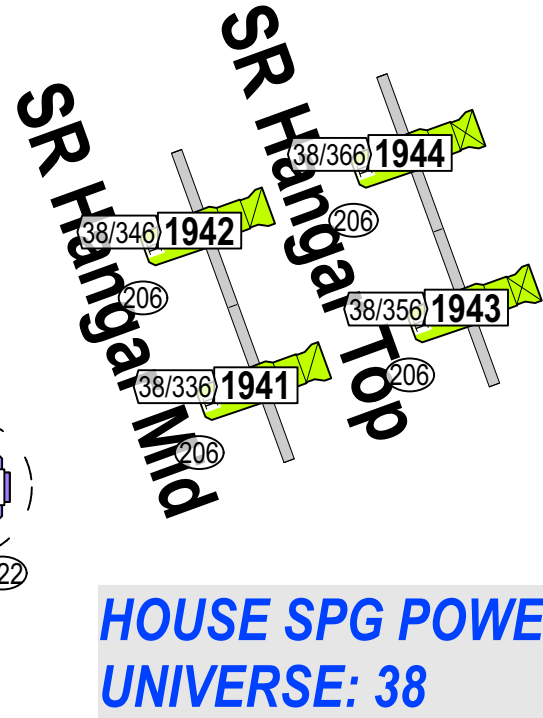

OFFSTAGE

OFFSTAGE

UPSTAGE

ONSTAGE

DOWNSTAGE

HOUSE SPG POWER  
UNIVERSE: 36

	ETC Source4 LED2LS 19deg @ 171w 23.2 lb <b>PowerCON   Direct   Inc.Crv (10)</b>	24		Clay Paky Alpha Profile 1500 @ 2kw 111 lb <b>PowerCON   Standard Mode (43)</b>	1		GLP Impression FR10 Bar @ 800 w 53 lb <b>True1   Mode 4: MultiPix Adv. (79)</b>	6
	ETC Source4 LED2LS 26deg @ 171w 23.4 lb <b>PowerCON   Direct   Inc.Crv (10)</b>	26		HES SolaSpot Pro CMY @ 480w 65 lb <b>PowerCON   Standard Mode (35)</b>	24		Impression X4 Bar 20 @ 450w 32 Lb <b>PowerCON   SPixH Mode (89)</b>	36
	Robe MegaPointe @ 670w 48.5 lb <b>True1   Mode 1 (39)</b>	20		Elation Platinum Spot 15R Pro @ 320w 49Lbs <b>PowerCON   Extended Mode (34)</b>	8		Chauvet COLORado Batten 72 @ 88w 9.8 lb <b>PowerCON   TR16 Mode (18)</b>	16
	Elation Artiste Monet @ 1.3kw 88.2 lb <b>True1   Extended Mode (67)</b>	17		Varilite VLX Wash @ 840w 62 lb <b>PowerCON   Standard Mode (23)</b>	14		Platinum Spot 35 Pro @ 1.2kw 83 lb <b>PowerCON   Extended Mode (41)</b>	4
	Elation Fuze Max Profile @ 1.126kw 73.4 lb <b>True1   CMY Extended Mode (57)</b>	35		Ayrton Magic Blade FX @ 400 w 28.7 lb <b>True1   Extended Mode (46)</b>	20			

**DITA LAS VEGAS - LOAD-IN POSITION DETAILS - LIGHT PLOT REVISION 5**  
**STAGE LEFT AND STAGE RIGHT HANGARS**