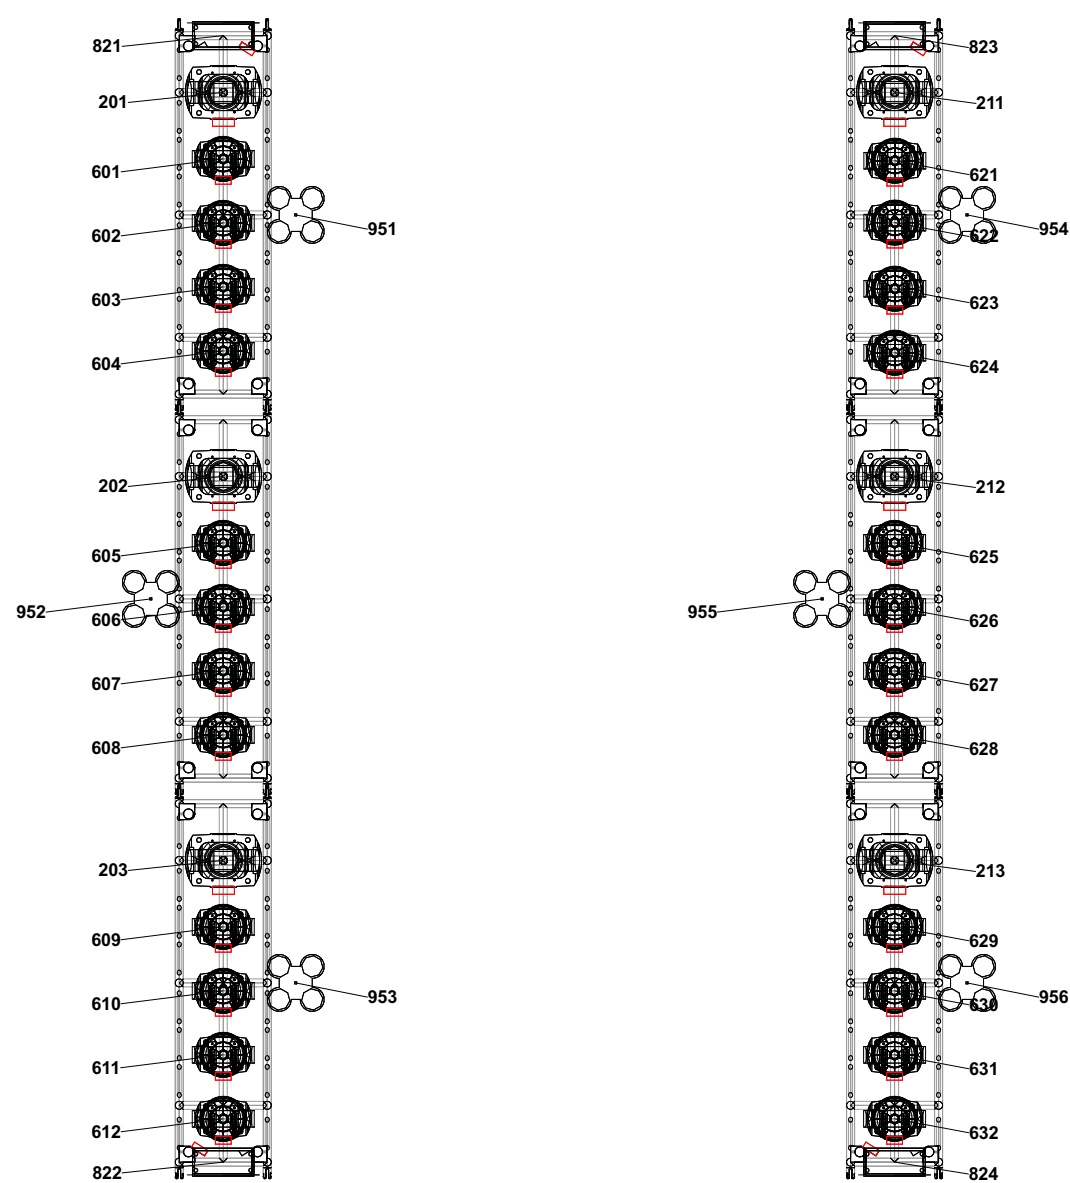

3 SL LADDERS SINGLE 24' OPTION
Scale: 1/4" = 1'-0"