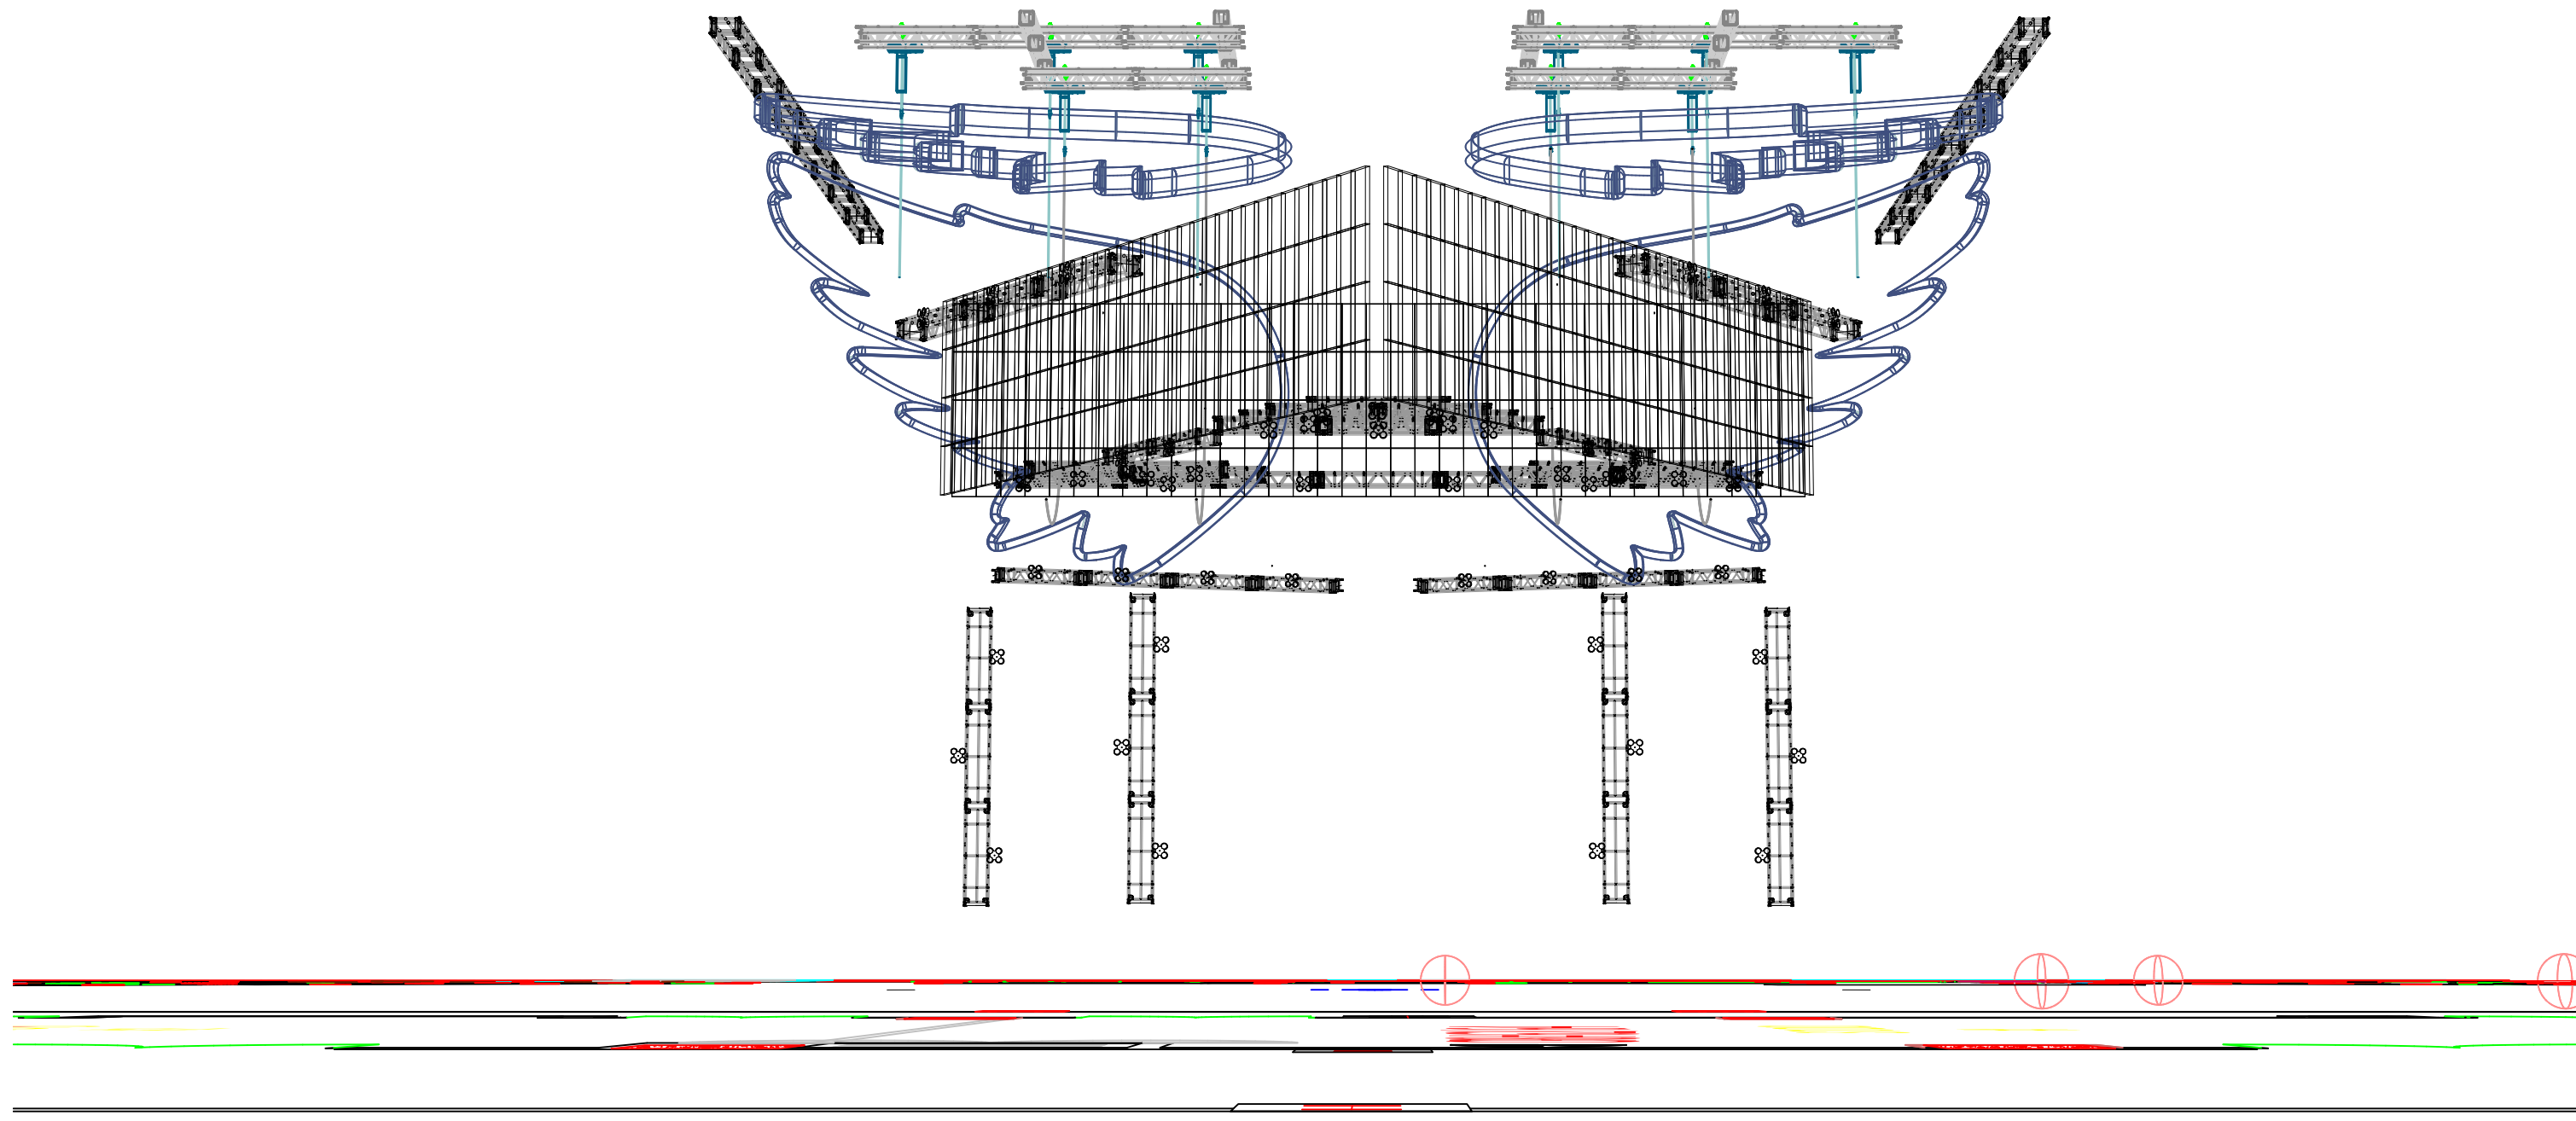

Aerosmith Peace Out 2023

OVERVIEW LIGHTING PLAN	Date : 7/28/23
Event location	Scale : 1/8" = 1'-0"
Director :	1 OF 10
Designer : Cosmo Wilson	
Revisions :	

2 Front Elev
Scale: 1/8" = 1'-0"

1 side elevation
Scale: 3/32" = 1'-0"

Aerosmith Peace Out 2023

Multi View Lighting	Date : 7/28/23
Event location	Scale : 1/8" = 1'-0"
Director :	2 OF 10
Designer : Cosmo Wilson	
Revisions :	

3 Right ISO
Scale: 1/8" = 1'-0"

2 Perspective front view
Scale: 3/8" = 1'-0"

Aerosmith Peace Out 2023

Orthogonal Lighting View	Date : 7/28/23
Event location	Scale : 1/8" = 1'-0"
Director :	3 OF 10
Designer : Cosmo Wilson	
Revisions :	

1 20' Solid ladder US
Scale: 1/8" = 1'-0"

4 20' single ladders
Scale: 1/8" = 1'-0"

5 Detail 20' ladder
Scale: 1/2" = 1'-0"

2 20' Solid ladder US Plan view
Scale: 1/8" = 1'-0"

	Robe MegaPointe	42
	Chauvet Strike 4	52
	Elation Artiste Monet	28
	Elation Proteus Maximus	32
	GLP JDC1 Strobe	43
	High End SolaPix 19	40
	Robe BMFL Followspot	8
	Robe BMFL Washbeam	54
	Robe Robin LED Beam 350	184
	Robe Robin Pointe	36
	Robe Spider	48
	30i Laser	3
	AIM Double Barrel Cannon	16
	AIM Silent Storm	4
	Atom 12 AS	30
	Club Cannon Pro Jet	23
	Kvant 30w- 3D	12
	Elation ACL 360i	24
	LSG	2
	Smoke Factory Carpet Crawler	1
		0