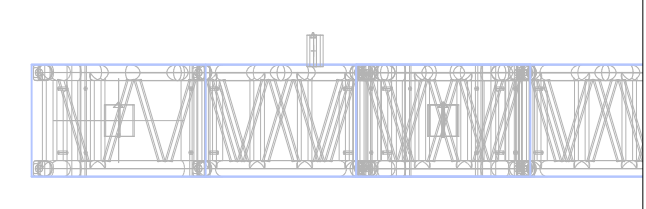

Aerosmith Peace Out 2023

Orthogonal Lighting View	Date : 7/28/23
Event location	Scale : 1/8" = 1'-0"
Director :	3 OF 10
Designer : Cosmo Wilson	
Revisions :	

1 20' Solid ladder US
Scale: 1/8" = 1'-0"

4 20' single ladders
Scale: 1/8" = 1'-0"

5 Detail 20' ladder
Scale: 1/2" = 1'-0"

2 20' Solid ladder US Plan view
Scale: 1/8" = 1'-0"

	Robe MegaPointe	42
	Chauvet Strike 4	52
	Elation Artiste Monet	28
	Elation Proteus Maximus	32
	GLP JDC1 Strobe	43
	High End SolaPix 19	40
	Robe BMFL Followspot	8
	Robe BMFL Washbeam	54
	Robe Robin LED Beam 350	184
	Robe Robin Pointe	36
	Robe Spider	48
	30i Laser	3
	AIM Double Barrel Cannon	16
	AIM Silent Storm	4
	Atom 12 AS	30
	Club Cannon Pro Jet	23
	Kvant 30w- 3D	12
	Elation ACL 360i	24
	LSG	2
	Smoke Factory Carpet Crawler	1
		0