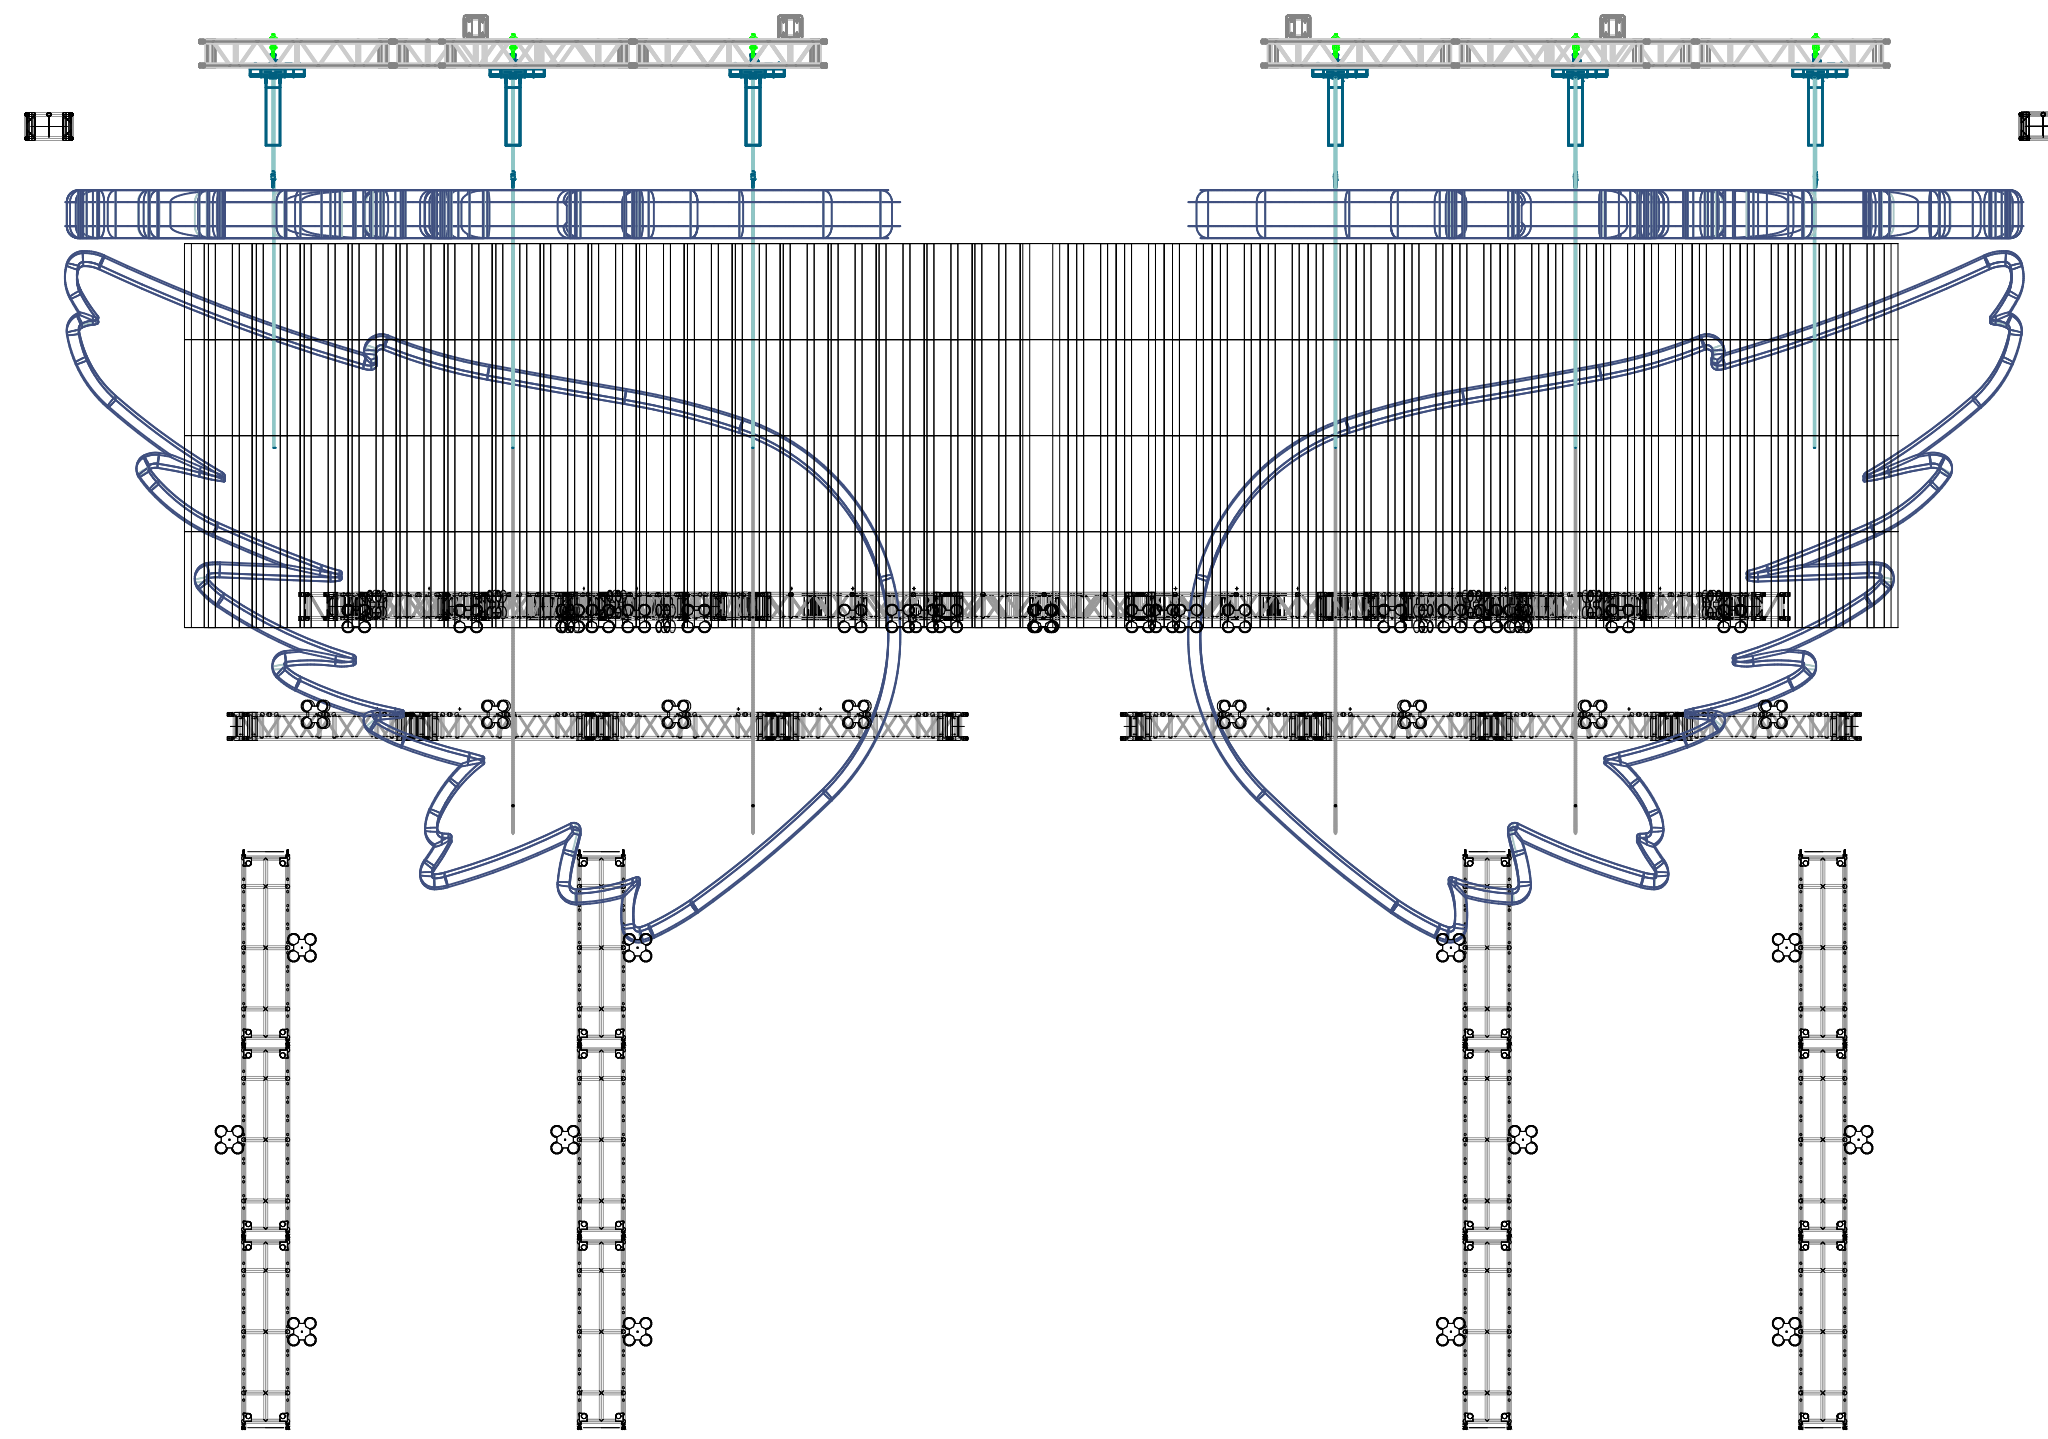

Aerosmith Peace Out 2023

OVERVIEW LIGHTING PLAN	Date : 7/28/23
Event location	Scale : 1/8" = 1'-0"
Director :	1 OF 10
Designer : Cosmo Wilson	
Revisions :	

2 Front Elev
Scale: 1/8" = 1'-0"

1 side elevation
Scale: 3/32" = 1'-0"

Aerosmith Peace Out 2023

Multi View Lighting	Date : 7/28/23
Event location	Scale : 1/8" = 1'-0"
Director :	2 OF 10
Designer : Cosmo Wilson	
Revisions :	

3 Right ISO
Scale: 1/8" = 1'-0"

2 Perspective front view
Scale: 3/8" = 1'-0"

Aerosmith Peace Out 2023

Orthogonal Lighting View	Date : 7/28/23
Event location	Scale : 1/8" = 1'-0"
Director :	3 OF 10
Designer : Cosmo Wilson	
Revisions :	

1 20' Solid ladder US
Scale: 1/8" = 1'-0"

4 20' single ladders
Scale: 1/8" = 1'-0"

5 Detail 20' ladder
Scale: 1/2" = 1'-0"

2 20' Solid ladder US Plan view
Scale: 1/8" = 1'-0"

	Robe MegaPointe	42
	Chauvet Strike 4	52
	Elation Artiste Monet	28
	Elation Proteus Maximus	32
	GLP JDC1 Strobe	43
	High End SolaPix 19	40
	Robe BMFL Followspot	8
	Robe BMFL Washbeam	54
	Robe Robin LED Beam 350	184
	Robe Robin Pointe	36
	Robe Spider	48
	30i Laser	3
	AIM Double Barrel Cannon	16
	AIM Silent Storm	4
	Atom 12 AS	30
	Club Cannon Pro Jet	23
	Kvant 30w- 3D	12
	Elation ACL 360i	24
	LSG	2
	Smoke Factory Carpet Crawler	1
		0