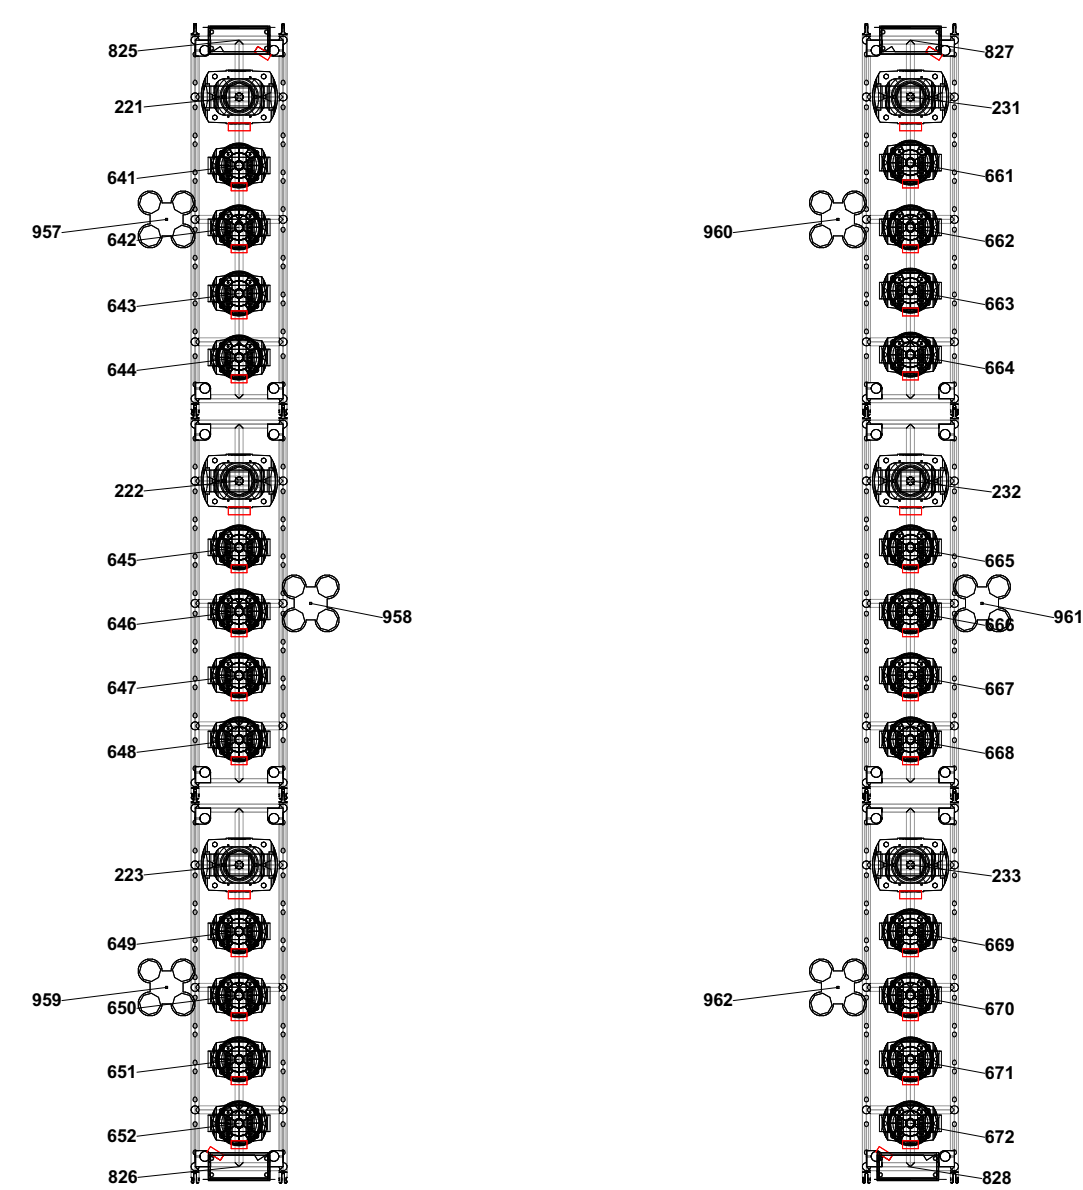

5 Detail 20' ladder
Scale: 1/2" = 1'-0"

2 20' Solid ladder US Plan view
Scale: 1/8" = 1'-0"

	Robe MegaPointe	42
	Chauvet Strike 4	52
	Elation Artiste Monet	28
	Elation Proteus Maximus	32
	GLP JDC1 Strobe	43
	High End SolaPix 19	40
	Robe BMFL Followspot	8
	Robe BMFL Washbeam	54
	Robe Robin LED Beam 350	184
	Robe Robin Pointe	36
	Robe Spider	48
	30i Laser	3
	AIM Double Barrel Cannon	16
	AIM Silent Storm	4
	Atom 12 AS	30
	Club Cannon Pro Jet	23
	Kvant 30w- 3D	12
	Elation ACL 360i	24
	LSG	2
	Smoke Factory Carpet Crawler	1
		0

Aerosmith Peace Out 2023

Lighting ladders US	Date : 7/28/23
Event location	Scale : 1/8" = 1'-0"
Director :	4 OF 10
Designer : Cosmo Wilson	
Revisions :	

1 20' Solid ladder US
Scale: 1/8" = 1'-0"

4 SR LADDERS SINGLE 24' OPTION
Scale: 1/4" = 1'-0"

3 SL LADDERS SINGLE 24' OPTION
Scale: 1/4" = 1'-0"

	Robe MegaPointe	42
	Chauvet Strike 4	52
	Elation Artiste Monet	28
	Elation Proteus Maximus	32
	GLP JDC1 Strobe	43
	High End SolaPix 19	40
	Robe BMFL Followspot	8
	Robe BMFL Washbeam	54
	Robe Robin LED Beam 350	184
	Robe Robin Pointe	36
	Robe Spider	48
	30i Laser	3
	AIM Double Barrel Cannon	16
	AIM Silent Storm	4
	Atom 12 AS	30
	Club Cannon Pro Jet	23
	Kvant 30w- 3D	12
	Elation ACL 360i	24
	LSG	2
	Smoke Factory Carpet Crawler	1
	Curtain Beam	0

8 CHEVRON 4
Scale: 1/4" = 1'-0"

2 HL Audience truss
Scale: 1/4" = 1'-0"

3 HR Audience truss
Scale: 1/4" = 1'-0"

	Robe MegaPoint	42
	Chauvet Strike 4	52
	Elation Artiste Monet	28
	Elation Proteus Maximus	32
	GLP JDC1 Strobe	43
	High End SolaPix 19	40
	Robe BMFL Followspot	8
	Robe BMFL Washbeam	54
	Robe Robin LED Beam 350	184
	Robe Robin Pointe	36
	Robe Spider	48
	30i Laser	3
	AIM Double Barrel Cannon	16
	AIM Silent Storm	4
	Atom 12 AS	30
	Club Cannon Pro Jet	23
	Kvant 30w- 3D	12
	Elation ACL 360i	24
	LSG	2
	Smoke Factory Carpet Crawler	1
	Smoke Factory	9