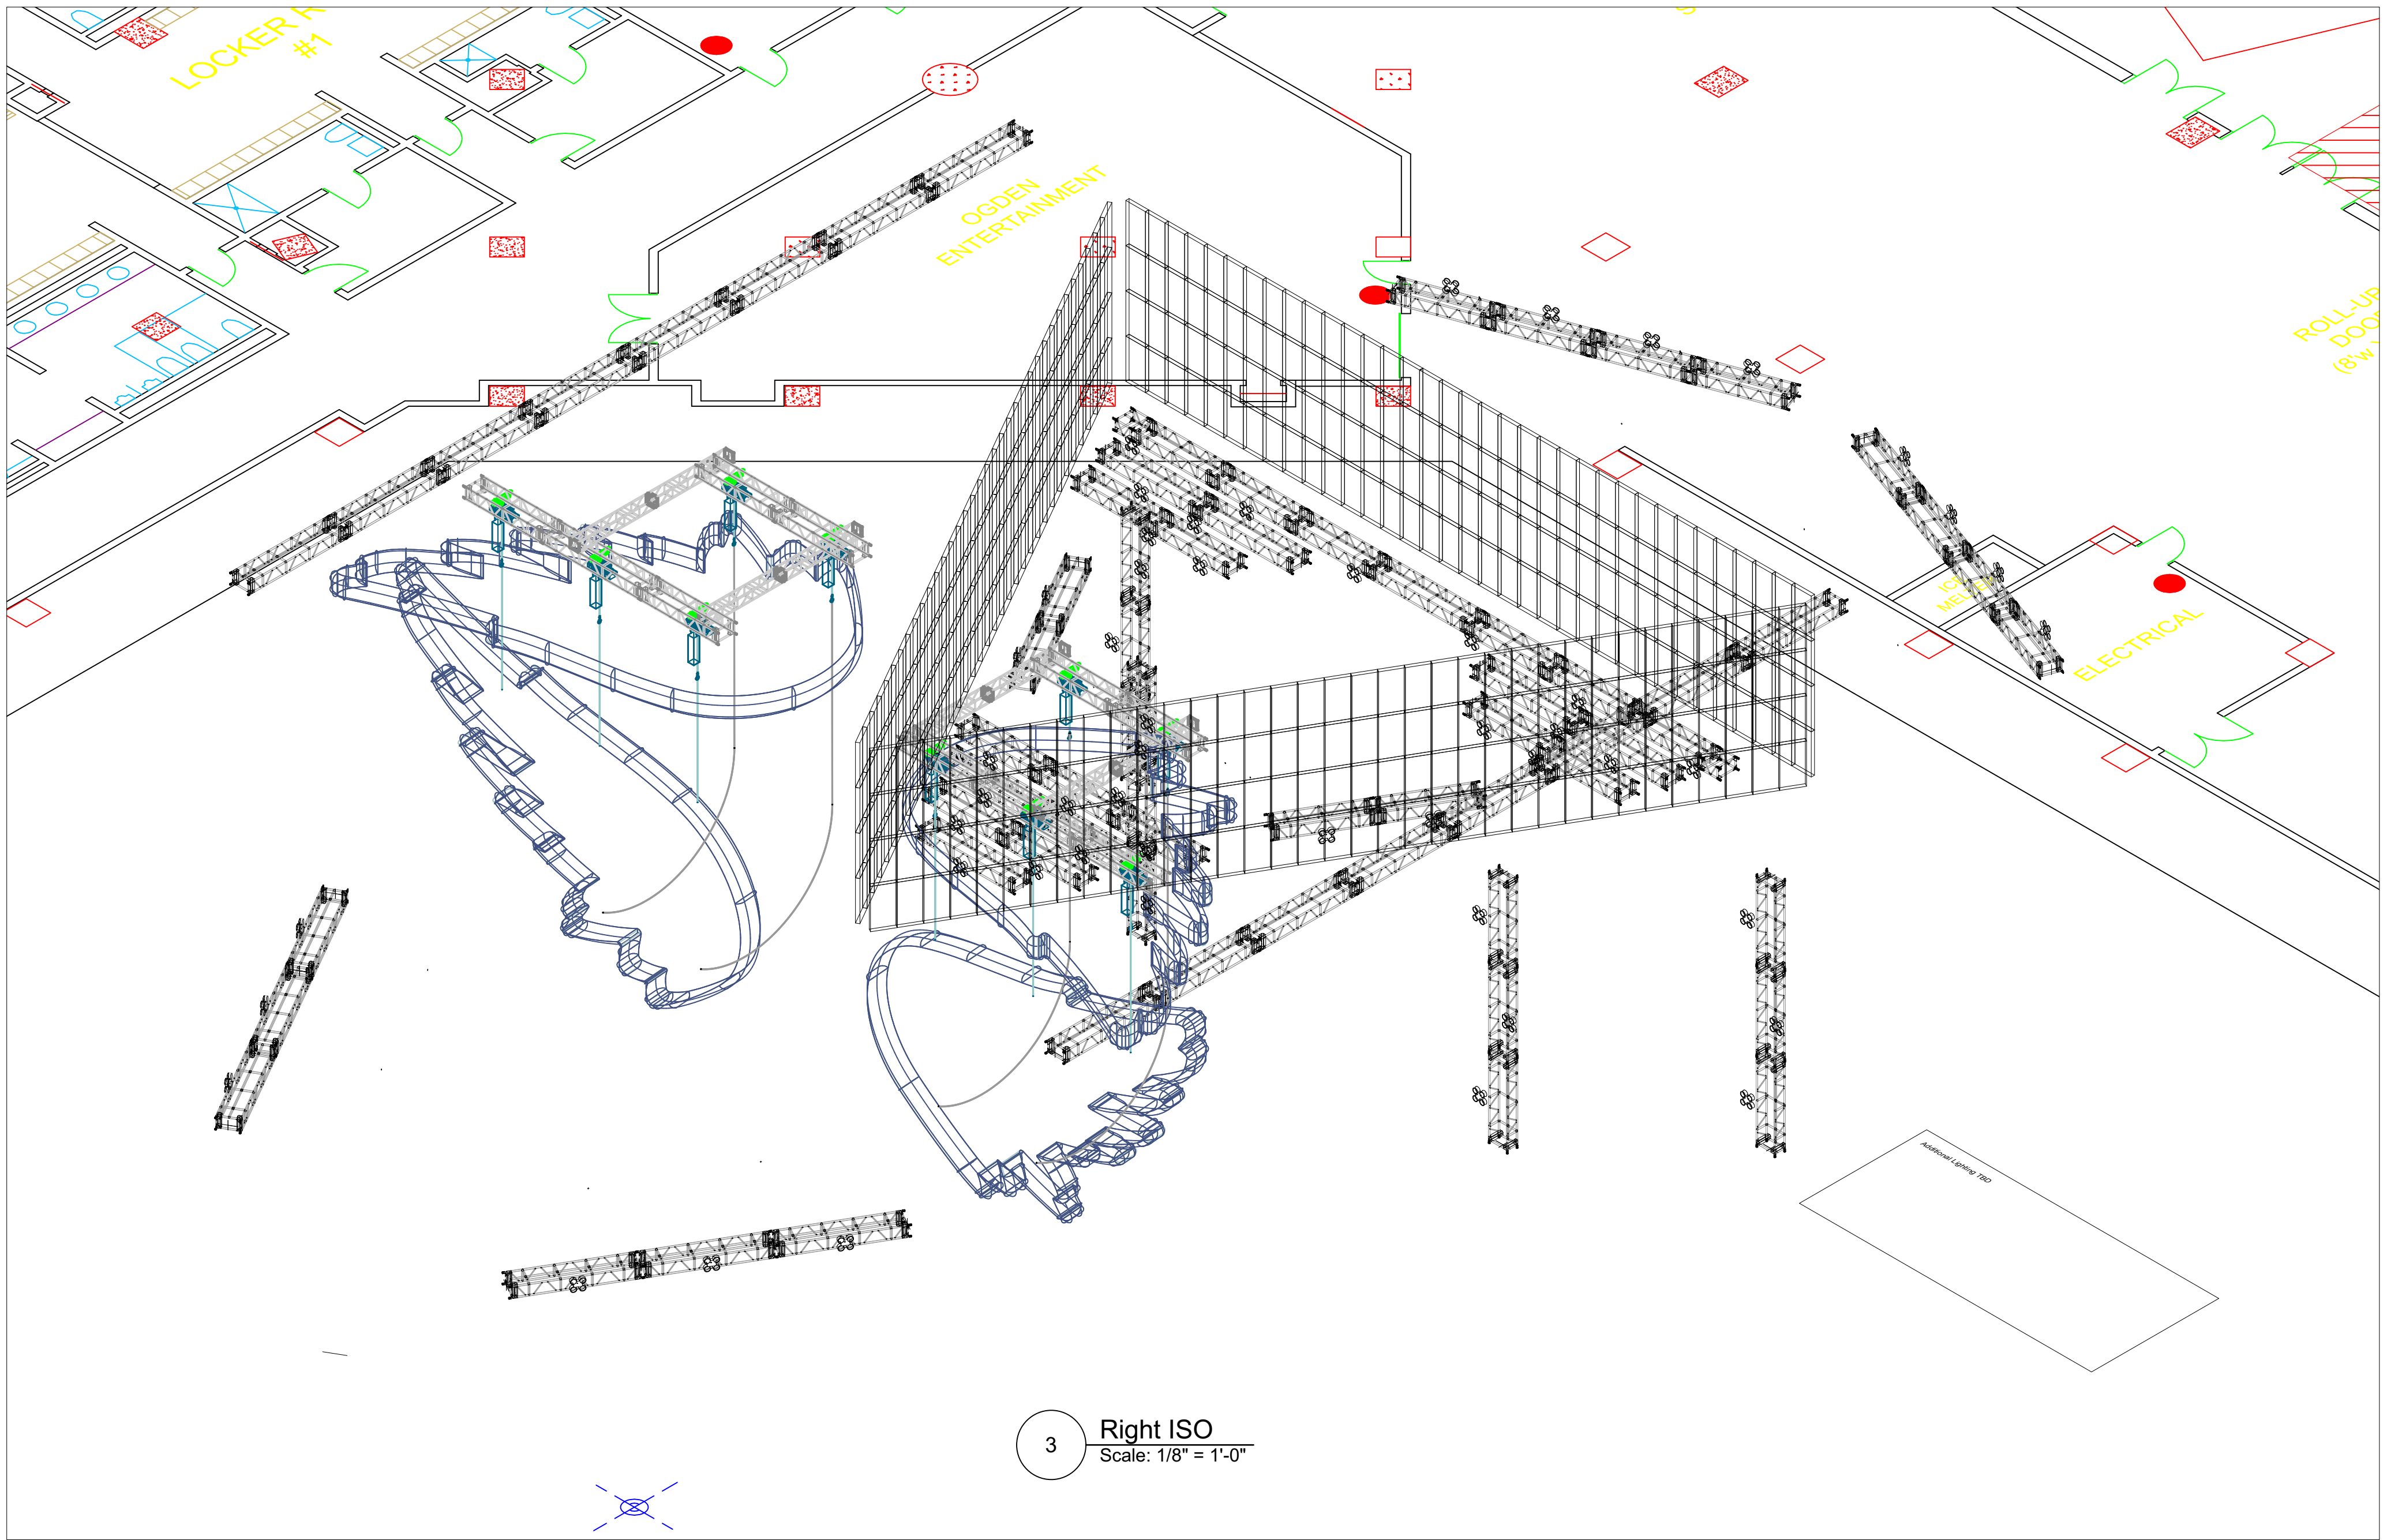

Aerosmith Peace Out 2023

OVERVIEW LIGHTING PLAN	Date : 7/28/23
Event location	Scale : 1/8" = 1'-0"
Director :	1 OF 10
Designer : Cosmo Wilson	
Revisions :	

2 Front Elev
Scale: 1/8" = 1'-0"

1 side elevation
Scale: 3/32" = 1'-0"

Aerosmith Peace Out 2023

Multi View Lighting	Date : 7/28/23
Event location	Scale : 1/8" = 1'-0"
Director :	2 OF 10
Designer : Cosmo Wilson	
Revisions :	

3 Right ISO
Scale: 1/8" = 1'-0"

2 Perspective front view
Scale: 3/8" = 1'-0"

Aerosmith Peace Out 2023

Orthogonal Lighting View	Date : 7/28/23
Event location	Scale : 1/8" = 1'-0"
Director :	3 OF 10
Designer : Cosmo Wilson	
Revisions :	

1 20' Solid ladder US
Scale: 1/8" = 1'-0"

4 20' single ladders
Scale: 1/8" = 1'-0"

5 Detail 20' ladder
Scale: 1/2" = 1'-0"

2 20' Solid ladder US Plan view
Scale: 1/8" = 1'-0"

	Robe MegaPointe	42
	Chauvet Strike 4	52
	Elation Artiste Monet	28
	Elation Proteus Maximus	32
	GLP JDC1 Strobe	43
	High End SolaPix 19	40
	Robe BMFL Followspot	8
	Robe BMFL Washbeam	54
	Robe Robin LED Beam 350	184
	Robe Robin Pointe	36
	Robe Spider	48
	30i Laser	3
	AIM Double Barrel Cannon	16
	AIM Silent Storm	4
	Atom 12 AS	30
	Club Cannon Pro Jet	23
	Kvant 30w- 3D	12
	Elation ACL 360i	24
	LSG	2
	Smoke Factory Carpet Crawler	1
		0