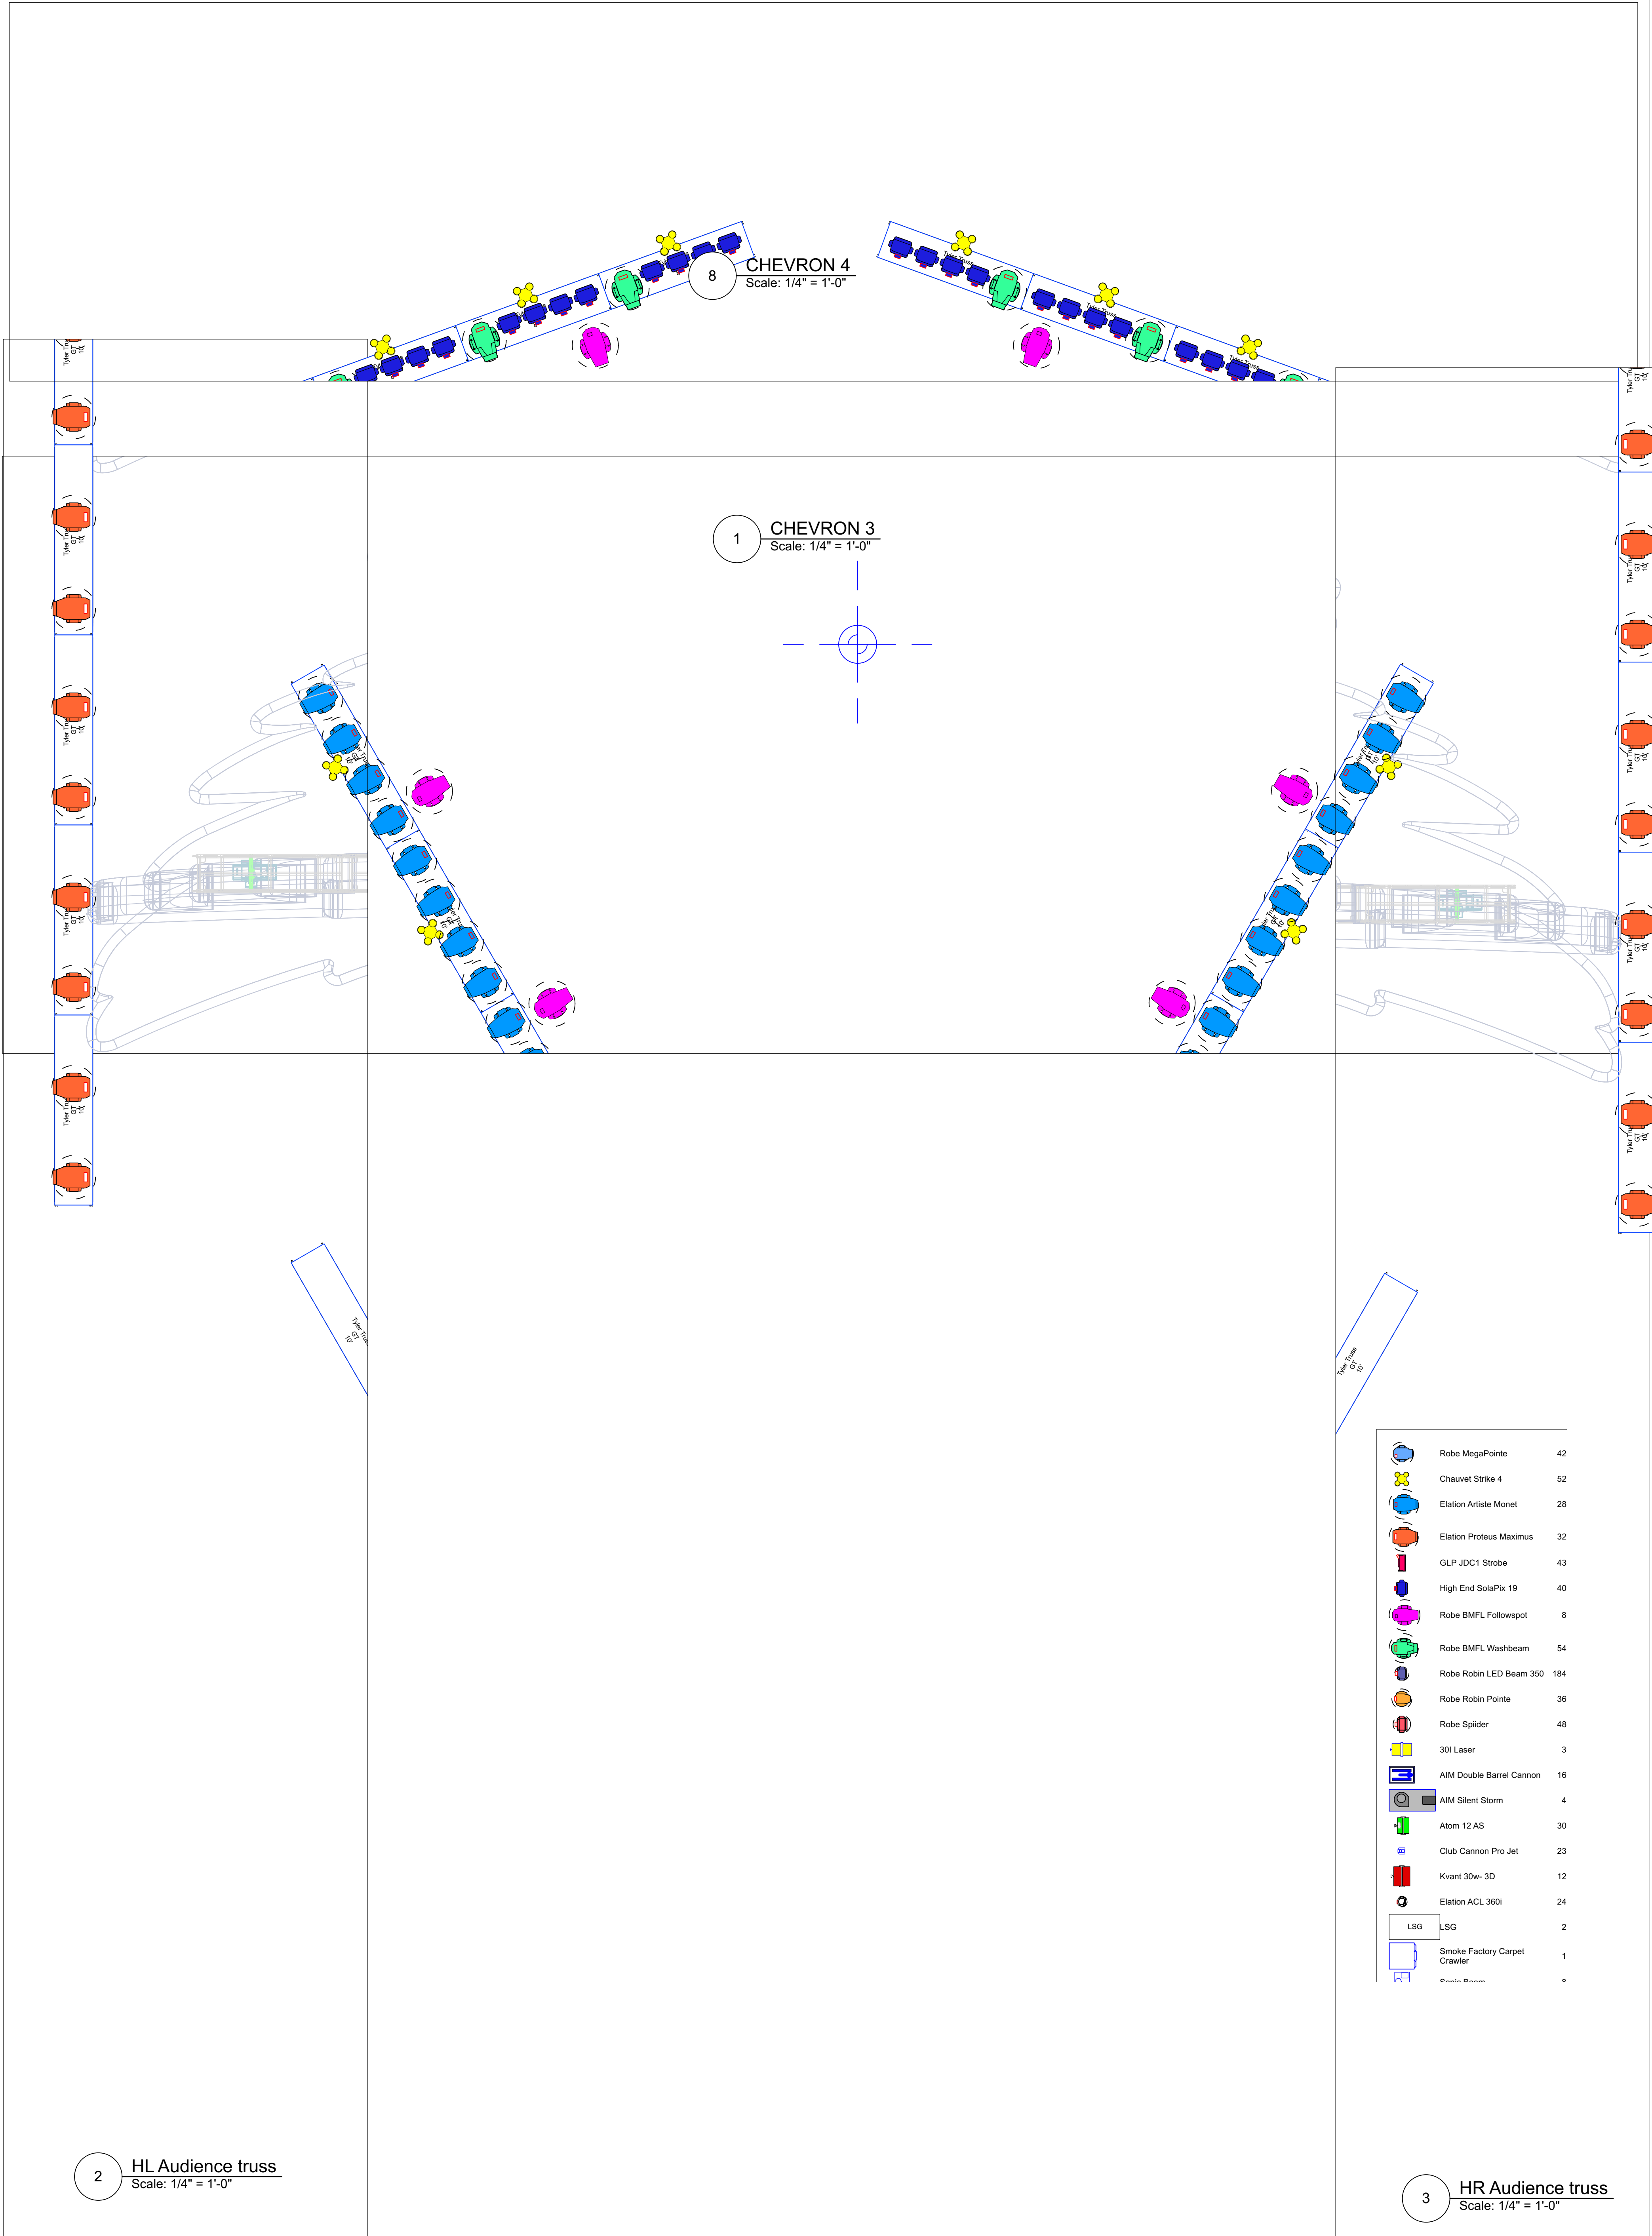

1 CHEVRON 3
Scale: 1/4" = 1'-0"

8 CHEVRON 4
Scale: 1/4" = 1'-0"

2 HL Audience truss
Scale: 1/4" = 1'-0"

3 HR Audience truss
Scale: 1/4" = 1'-0"

	Robe MegaPoint	42
	Chauvet Strike 4	52
	Elation Artiste Monet	28
	Elation Proteus Maximus	32
	GLP JDC1 Strobe	43
	High End SolaPix 19	40
	Robe BMFL Followspot	8
	Robe BMFL Washbeam	54
	Robe Robin LED Beam 350	184
	Robe Robin Pointe	36
	Robe Spider	48
	30i Laser	3
	AIM Double Barrel Cannon	16
	AIM Silent Storm	4
	Atom 12 AS	30
	Club Cannon Pro Jet	23
	Kvant 30w- 3D	12
	Elation ACL 360i	24
	LSG	2
	Smoke Factory Carpet Crawler	1
	Smoke Factory	9

Aerosmith Peace Out 2023

CHEVRON OH AND ELEV	Date : 7/28/23
Event location	Scale : 1/8" = 1'-0"
Director :	6 OF 10
Designer : Cosmo Wilson	
Revisions :