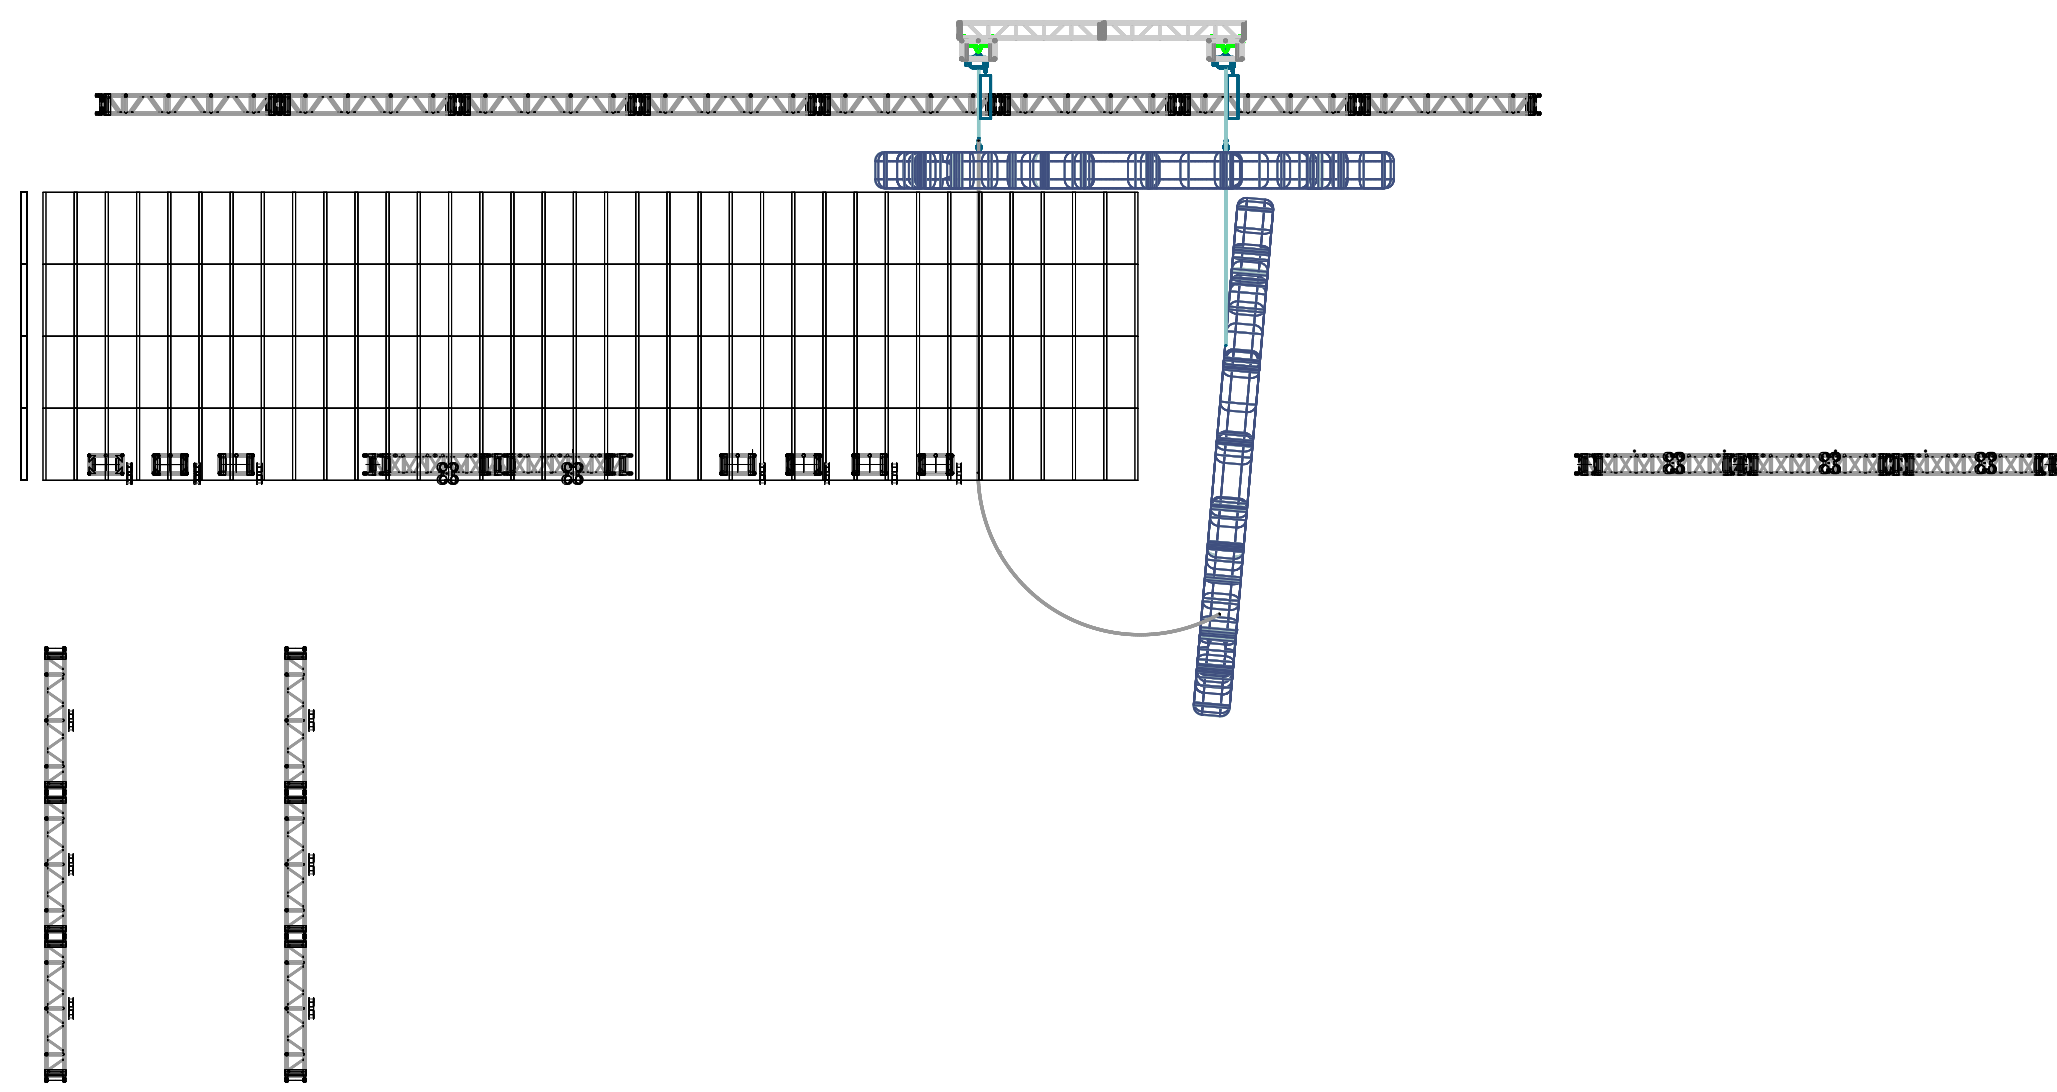

← DASHER TRUSSES ADJUSTED TO 120'
TO MATCH MASTER SHOW DWG BY CHRIS NYFIELD →

	Robe MegaPointe	42
	Chauvet Strike 4	52
	Elation Artiste Monet	28
	Elation Proteus Maximus	32
	GLP JDC1 Strobe	43
	High End SolaPix 19	40
	Robe BMFL Followspot	8
	Robe BMFL Washbeam	54
	Robe Robin LED Beam 350	184
	Robe Robin Pointe	36
	Robe Spider	48
	30i Laser	3
	AIM Double Barrel Cannon	16
	AIM Silent Storm	4
	Atom 12 AS	30
	Club Cannon Pro Jet	23
	Kvant 30w-3D	12
	Elation ACL 360i	24
	LSG	2
	Smoke Factory Carpet Crawler	1
	Crown Beam	0

Aerosmith Peace Out 2023

OVERVIEW LIGHTING PLAN	Date : 7/28/23
Event location	Scale : 1/8" = 1'-0"
Director :	1 OF 10
Designer : Cosmo Wilson	
Revisions :	

2 Front Elev
Scale: 1/8" = 1'-0"

1 side elevation
Scale: 3/32" = 1'-0"

Aerosmith Peace Out 2023

Orthogonal Lighting View	Date : 7/28/23
Event location	Scale : 1/8" = 1'-0"
Director :	3 OF 10
Designer : Cosmo Wilson	
Revisions :	

1 20' Solid ladder US
Scale: 1/8" = 1'-0"

4 20' single ladders
Scale: 1/8" = 1'-0"

5 Detail 20' ladder
Scale: 1/2" = 1'-0"

2 20' Solid ladder US Plan view
Scale: 1/8" = 1'-0"

	Robe MegaPointe	42
	Chauvet Strike 4	52
	Elation Artiste Monet	28
	Elation Proteus Maximus	32
	GLP JDC1 Strobe	43
	High End SolaPix 19	40
	Robe BMFL Followspot	8
	Robe BMFL Washbeam	54
	Robe Robin LED Beam 350	184
	Robe Robin Pointe	36
	Robe Spider	48
	30i Laser	3
	AIM Double Barrel Cannon	16
	AIM Silent Storm	4
	Atom 12 AS	30
	Club Cannon Pro Jet	23
	Kvant 30w- 3D	12
	Elation ACL 360i	24
	LSG	2
	Smoke Factory Carpet Crawler	1
		0