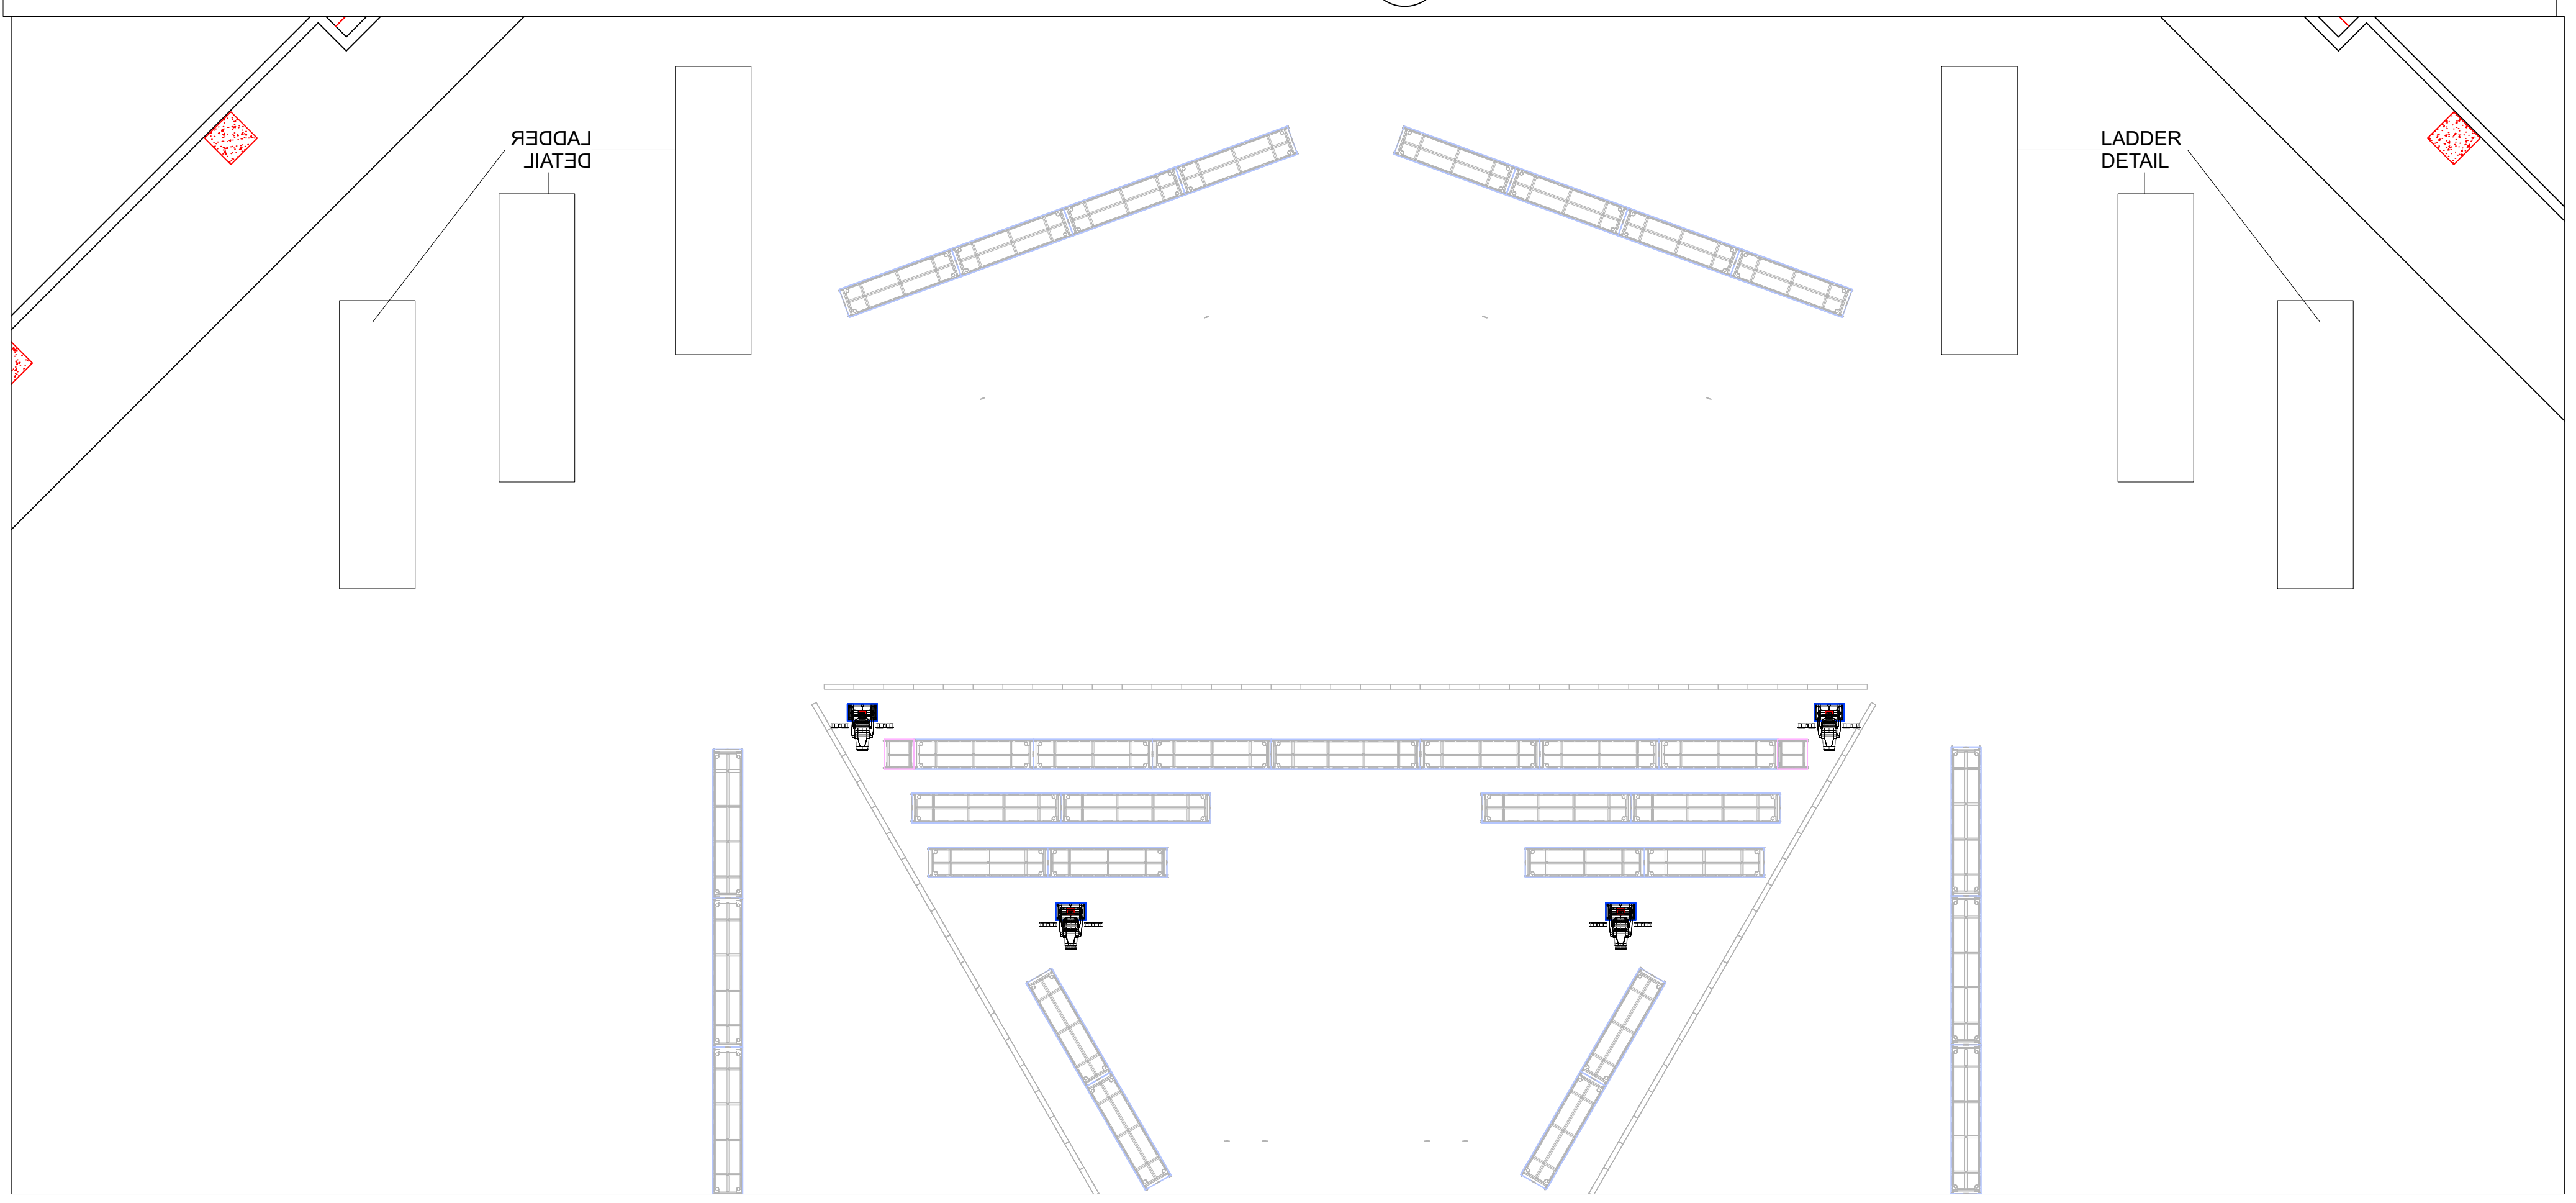

Aerosmith Peace Out 2023

Multi View Lighting	Date : 7/28/23
Event location	Scale : 1/8" = 1'-0"
Director :	2 OF 10
Designer : Cosmo Wilson	
Revisions :	

3 Right ISO
Scale: 1/8" = 1'-0"

2 Perspective front view
Scale: 3/8" = 1'-0"

Aerosmith Peace Out 2023

Orthogonal Lighting View	Date : 7/28/23
Event location	Scale : 1/8" = 1'-0"
Director :	3 OF 10
Designer : Cosmo Wilson	
Revisions :	

1 20' Solid ladder US
Scale: 1/8" = 1'-0"

4 20' single ladders
Scale: 1/8" = 1'-0"

5 Detail 20' ladder
Scale: 1/2" = 1'-0"

2 20' Solid ladder US Plan view
Scale: 1/8" = 1'-0"

	Robe MegaPointe	42
	Chauvet Strike 4	52
	Elation Artiste Monet	28
	Elation Proteus Maximus	32
	GLP JDC1 Strobe	43
	High End SolaPix 19	40
	Robe BMFL Followspot	8
	Robe BMFL Washbeam	54
	Robe Robin LED Beam 350	184
	Robe Robin Pointe	36
	Robe Spider	48
	30i Laser	3
	AIM Double Barrel Cannon	16
	AIM Silent Storm	4
	Atom 12 AS	30
	Club Cannon Pro Jet	23
	Kvant 30w- 3D	12
	Elation ACL 360i	24
	LSG	2
	Smoke Factory Carpet Crawler	1
		0