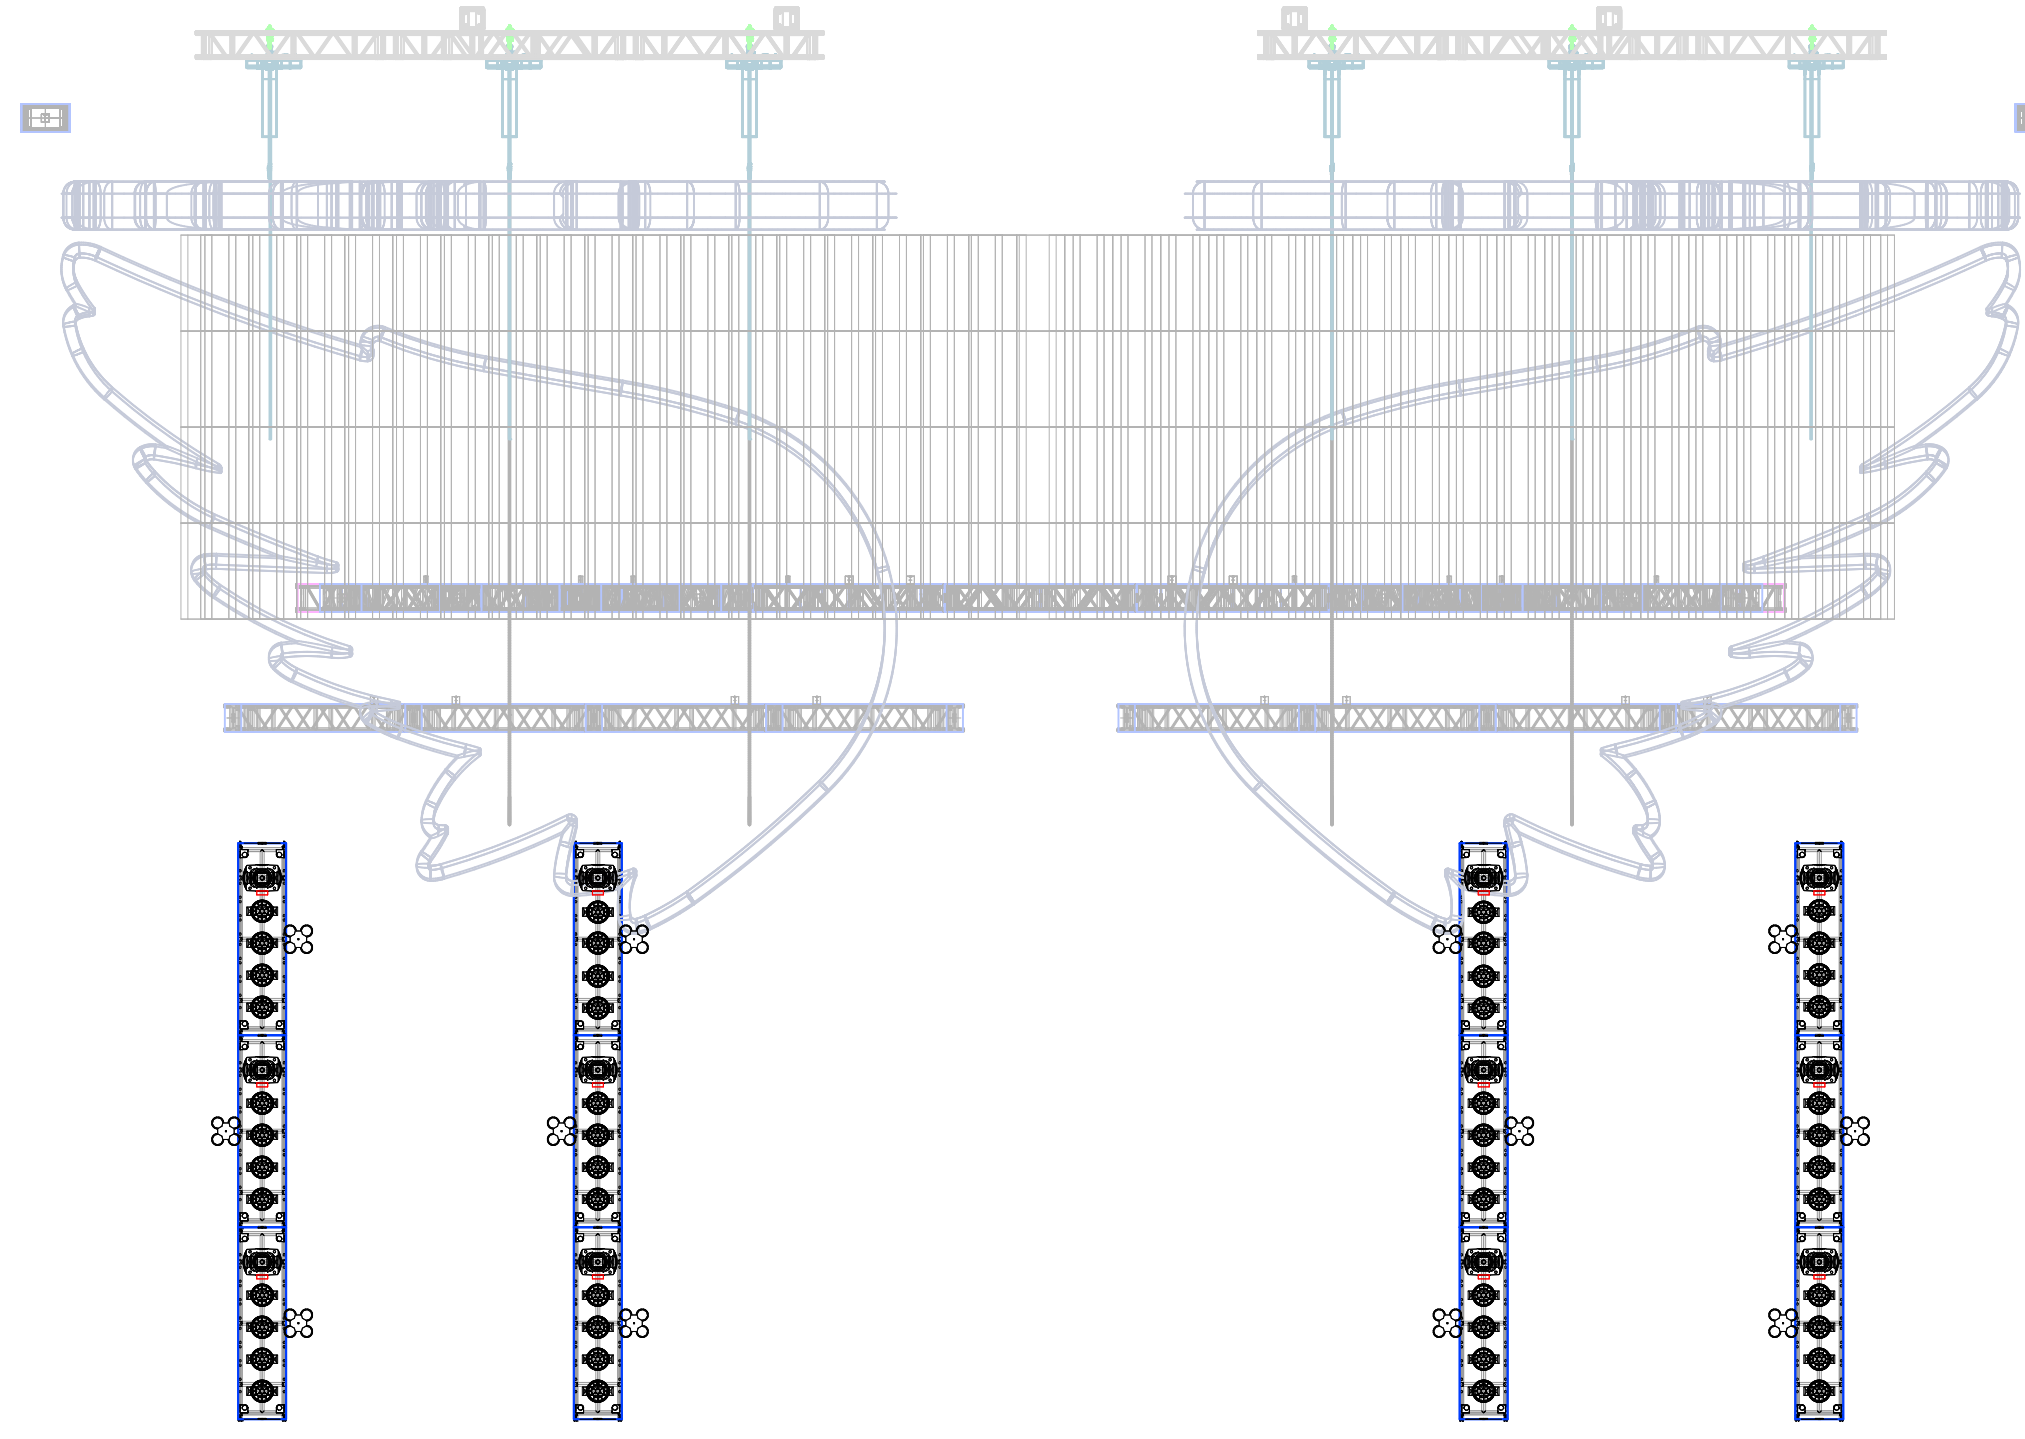

Aerosmith Peace Out 2023

Orthogonal Lighting View	Date : 7/28/23
Event location	Scale : 1/8" = 1'-0"
Director :	3 OF 10
Designer : Cosmo Wilson	
Revisions :	

1 20' Solid ladder US
Scale: 1/8" = 1'-0"

4 20' single ladders
Scale: 1/8" = 1'-0"

5 Detail 20' ladder
Scale: 1/2" = 1'-0"

2 20' Solid ladder US Plan view
Scale: 1/8" = 1'-0"

	Robe MegaPointe	42
	Chauvet Strike 4	52
	Elation Artiste Monet	28
	Elation Proteus Maximus	32
	GLP JDC1 Strobe	43
	High End SolaPix 19	40
	Robe BMFL Followspot	8
	Robe BMFL Washbeam	54
	Robe Robin LED Beam 350	184
	Robe Robin Pointe	36
	Robe Spider	48
	30i Laser	3
	AIM Double Barrel Cannon	16
	AIM Silent Storm	4
	Atom 12 AS	30
	Club Cannon Pro Jet	23
	Kvant 30w- 3D	12
	Elation ACL 360i	24
	LSG	2
	Smoke Factory Carpet Crawler	1
		0

Aerosmith Peace Out 2023

Lighting ladders US	Date : 7/28/23
Event location	Scale : 1/8" = 1'-0"
Director :	4 OF 10
Designer : Cosmo Wilson	
Revisions :	

1 20' Solid ladder US
Scale: 1/8" = 1'-0"

4 SR LADDERS SINGLE 24' OPTION
Scale: 1/4" = 1'-0"

Aerosmith Peace Out 2023

CHEVRON OH AND ELEV	Date : 7/28/23
Event location	Scale : 1/8" = 1'-0"
Director :	6 OF 10
Designer : Cosmo Wilson	
Revisions :	

3 TRIANGLE RIG
Scale: 1/4" = 1'-0"

-  Robe MegaPointe 42
-  Chauvet Strike 4 52
-  Elation Artiste Monet 28
-  Elation Proteus Maximus 32
-  GLP JDC1 Strobe 43
-  High End SolaPix 19 40
-  Robe BMFL Followspot 8
-  Robe BMFL Washbeam 54
-  Robe Robin LED Beam 350 184
-  Robe Robin Pointe 36
-  Robe Spider 48
-  30i Laser 3
-  AIM Double Barrel Cannon 16
-  AIM Silent Storm 4
-  Atom 12 AS 30
-  Club Cannon Pro Jet 23
-  Kvant 30w- 3D 12
-  Elation ACT 360i 24
-  LSG LSG 2
-  Smoke Factory Carpet Crawler 1
-  Cable Bunch 0