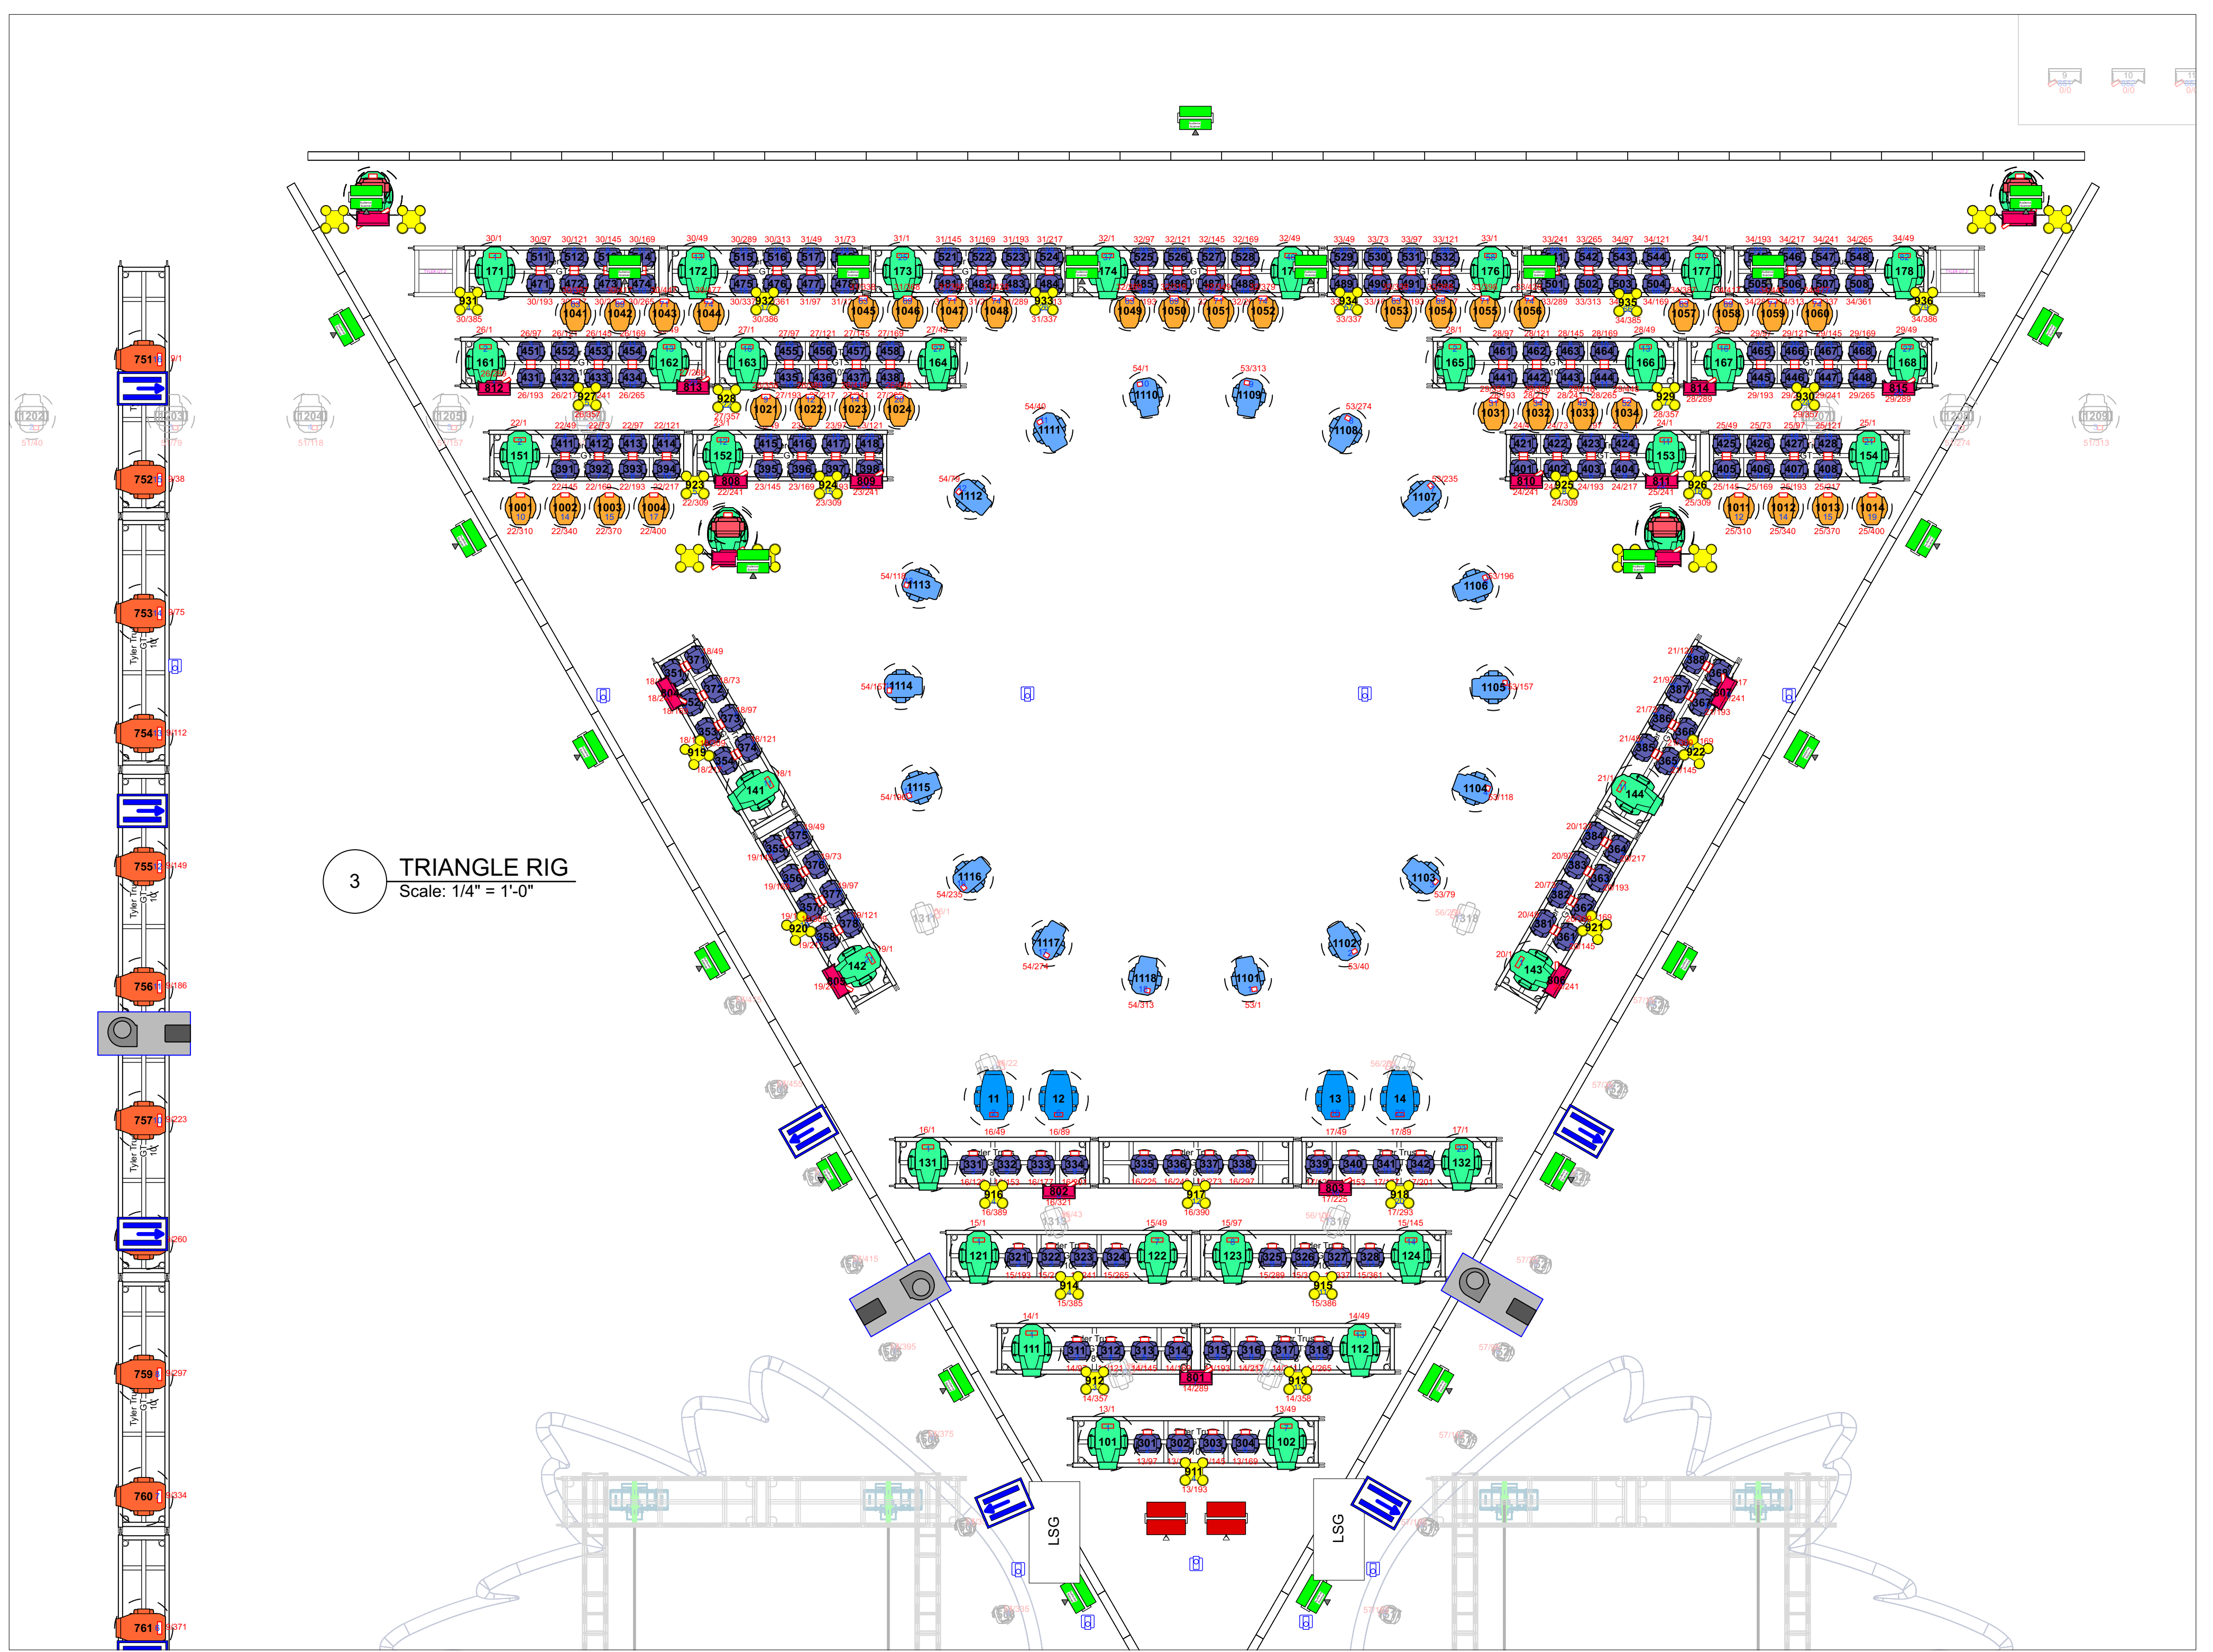

Aerosmith Peace Out 2023

Multi View Lighting	Date : 7/28/23
Event location	Scale : 1/8" = 1'-0"
Director :	2 OF 10
Designer : Cosmo Wilson	
Revisions :	

3 Right ISO
Scale: 1/8" = 1'-0"

2 Perspective front view
Scale: 3/8" = 1'-0"

8 CHEVRON 4
Scale: 1/4" = 1'-0"

2 HL Audience truss
Scale: 1/4" = 1'-0"

3 HR Audience truss
Scale: 1/4" = 1'-0"

	Robe MegaPoint	42
	Chauvet Strike 4	52
	Elation Artiste Monet	28
	Elation Proteus Maximus	32
	GLP JDC1 Strobe	43
	High End SolaPix 19	40
	Robe BMFL Followspot	8
	Robe BMFL Washbeam	54
	Robe Robin LED Beam 350	184
	Robe Robin Pointe	36
	Robe Spider	48
	30i Laser	3
	AIM Double Barrel Cannon	16
	AIM Silent Storm	4
	Atom 12 AS	30
	Club Cannon Pro Jet	23
	Kvant 30w- 3D	12
	Elation ACL 360i	24
	LSG	2
	Smoke Factory Carpet Crawler	1
	Smoke Factory	9

Aerosmith Peace Out 2023

CHEVRON OH AND ELEV	Date : 7/28/23
Event location	Scale : 1/8" = 1'-0"
Director :	6 OF 10
Designer : Cosmo Wilson	
Revisions :	

3 TRIANGLE RIG
Scale: 1/4" = 1'-0"

-  Robe MegaPointe 42
-  Chauvet Strike 4 52
-  Elation Artiste Monet 28
-  Elation Proteus Maximus 32
-  GLP JDC1 Strobe 43
-  High End SolaPix 19 40
-  Robe BMFL Followspot 8
-  Robe BMFL Washbeam 54
-  Robe Robin LED Beam 350 184
-  Robe Robin Pointe 36
-  Robe Spider 48
-  30i Laser 3
-  AIM Double Barrel Cannon 16
-  AIM Silent Storm 4
-  Atom 12 AS 30
-  Club Cannon Pro Jet 23
-  Kvant 30w- 3D 12
-  Elation ACT 360i 24
-  LSG LSG 2
-  Smoke Factory Carpet Crawler 1
-  Cable Bunch 0

Aeromsmith Peace Out 2023	
PLAN VIEW OH LIGHTING	Date : 7/28/23
Event location	Scale : 1/8" = 1'-0"
Director :	7 OF 10
Designer : Cosmo Wilson	
Revisions :	