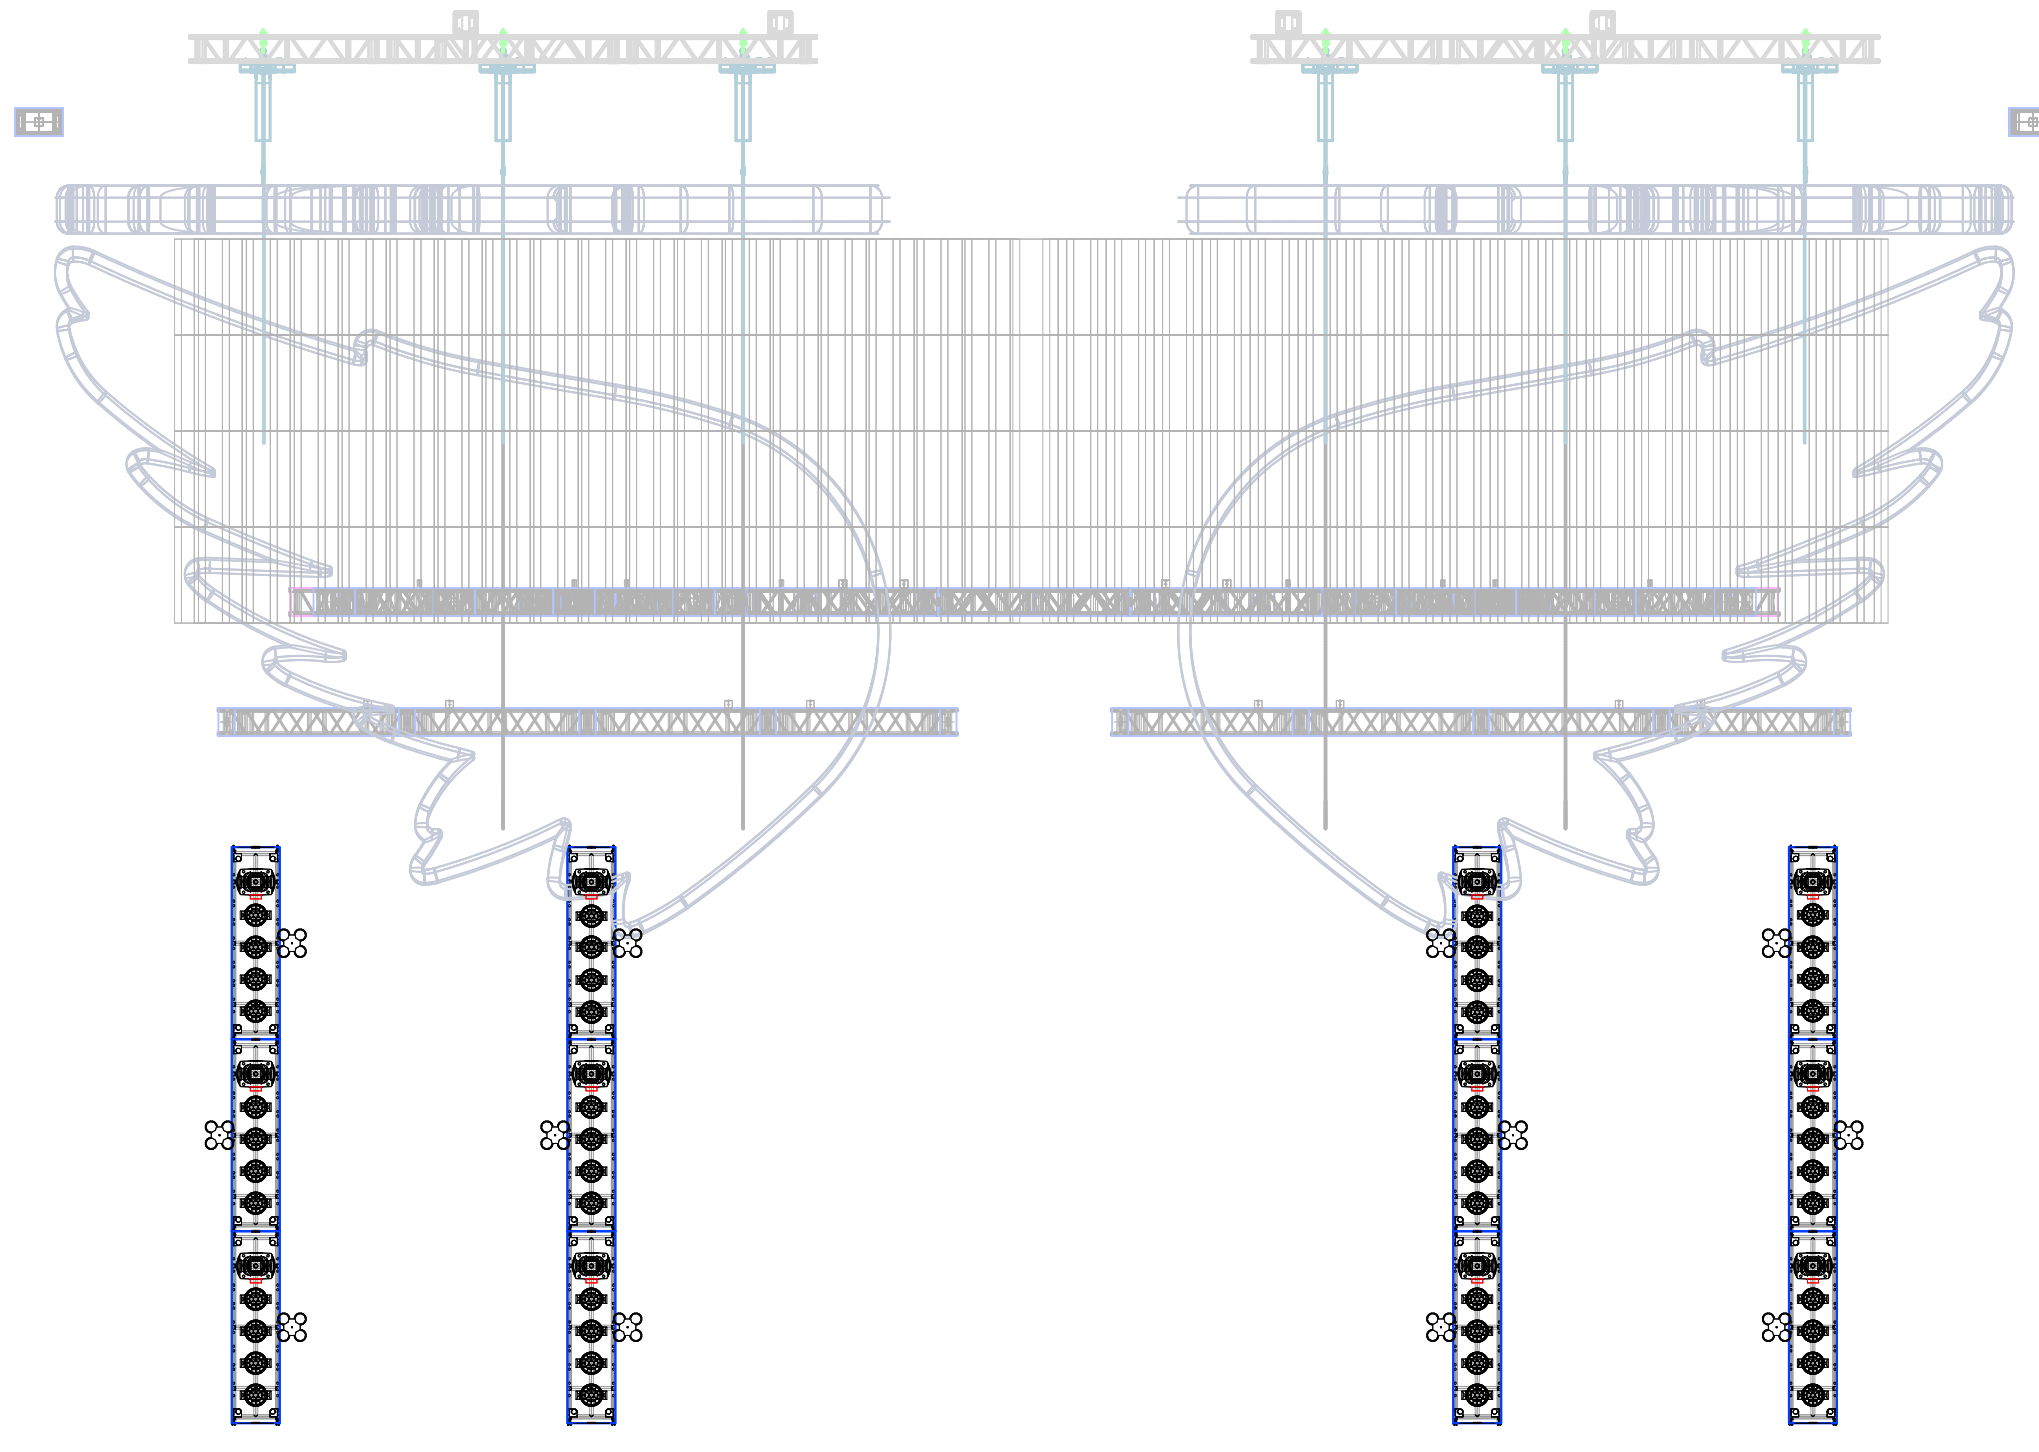

Aerosmith Peace Out 2023

Multi View Lighting	Date : 7/28/23
Event location	Scale : 1/8" = 1'-0"
Director :	2 OF 10
Designer : Cosmo Wilson	
Revisions :	

3 Right ISO
Scale: 1/8" = 1'-0"

2 Perspective front view
Scale: 3/8" = 1'-0"

Aerosmith Peace Out 2023

Orthogonal Lighting View	Date : 7/28/23
Event location	Scale : 1/8" = 1'-0"
Director :	3 OF 10
Designer : Cosmo Wilson	
Revisions :	

1 20' Solid ladder US
Scale: 1/8" = 1'-0"

4 20' single ladders
Scale: 1/8" = 1'-0"

5 Detail 20' ladder
Scale: 1/2" = 1'-0"

2 20' Solid ladder US Plan view
Scale: 1/8" = 1'-0"

	Robe MegaPointe	42
	Chauvet Strike 4	52
	Elation Artiste Monet	28
	Elation Proteus Maximus	32
	GLP JDC1 Strobe	43
	High End SolaPix 19	40
	Robe BMFL Followspot	8
	Robe BMFL Washbeam	54
	Robe Robin LED Beam 350	184
	Robe Robin Pointe	36
	Robe Spider	48
	30i Laser	3
	AIM Double Barrel Cannon	16
	AIM Silent Storm	4
	Atom 12 AS	30
	Club Cannon Pro Jet	23
	Kvant 30w- 3D	12
	Elation ACL 360i	24
	LSG	2
	Smoke Factory Carpet Crawler	1
		0

Aerosmith Peace Out 2023

CHEVRON OH AND ELEV	Date : 7/28/23
Event location	Scale : 1/8" = 1'-0"
Director :	6 OF 10
Designer : Cosmo Wilson	
Revisions :	

3 TRIANGLE RIG
Scale: 1/4" = 1'-0"

-  Robe MegaPointe 42
-  Chauvet Strike 4 52
-  Elation Artiste Monet 28
-  Elation Proteus Maximus 32
-  GLP JDC1 Strobe 43
-  High End SolaPix 19 40
-  Robe BMFL Followspot 8
-  Robe BMFL Washbeam 54
-  Robe Robin LED Beam 350 184
-  Robe Robin Pointe 36
-  Robe Spider 48
-  30i Laser 3
-  AIM Double Barrel Cannon 16
-  AIM Silent Storm 4
-  Atom 12 AS 30
-  Club Cannon Pro Jet 23
-  Kvant 30w- 3D 12
-  Elation ACT 360i 24
-  LSG LSG 2
-  Smoke Factory Carpet Crawler 1
-  Cable Bunch 0