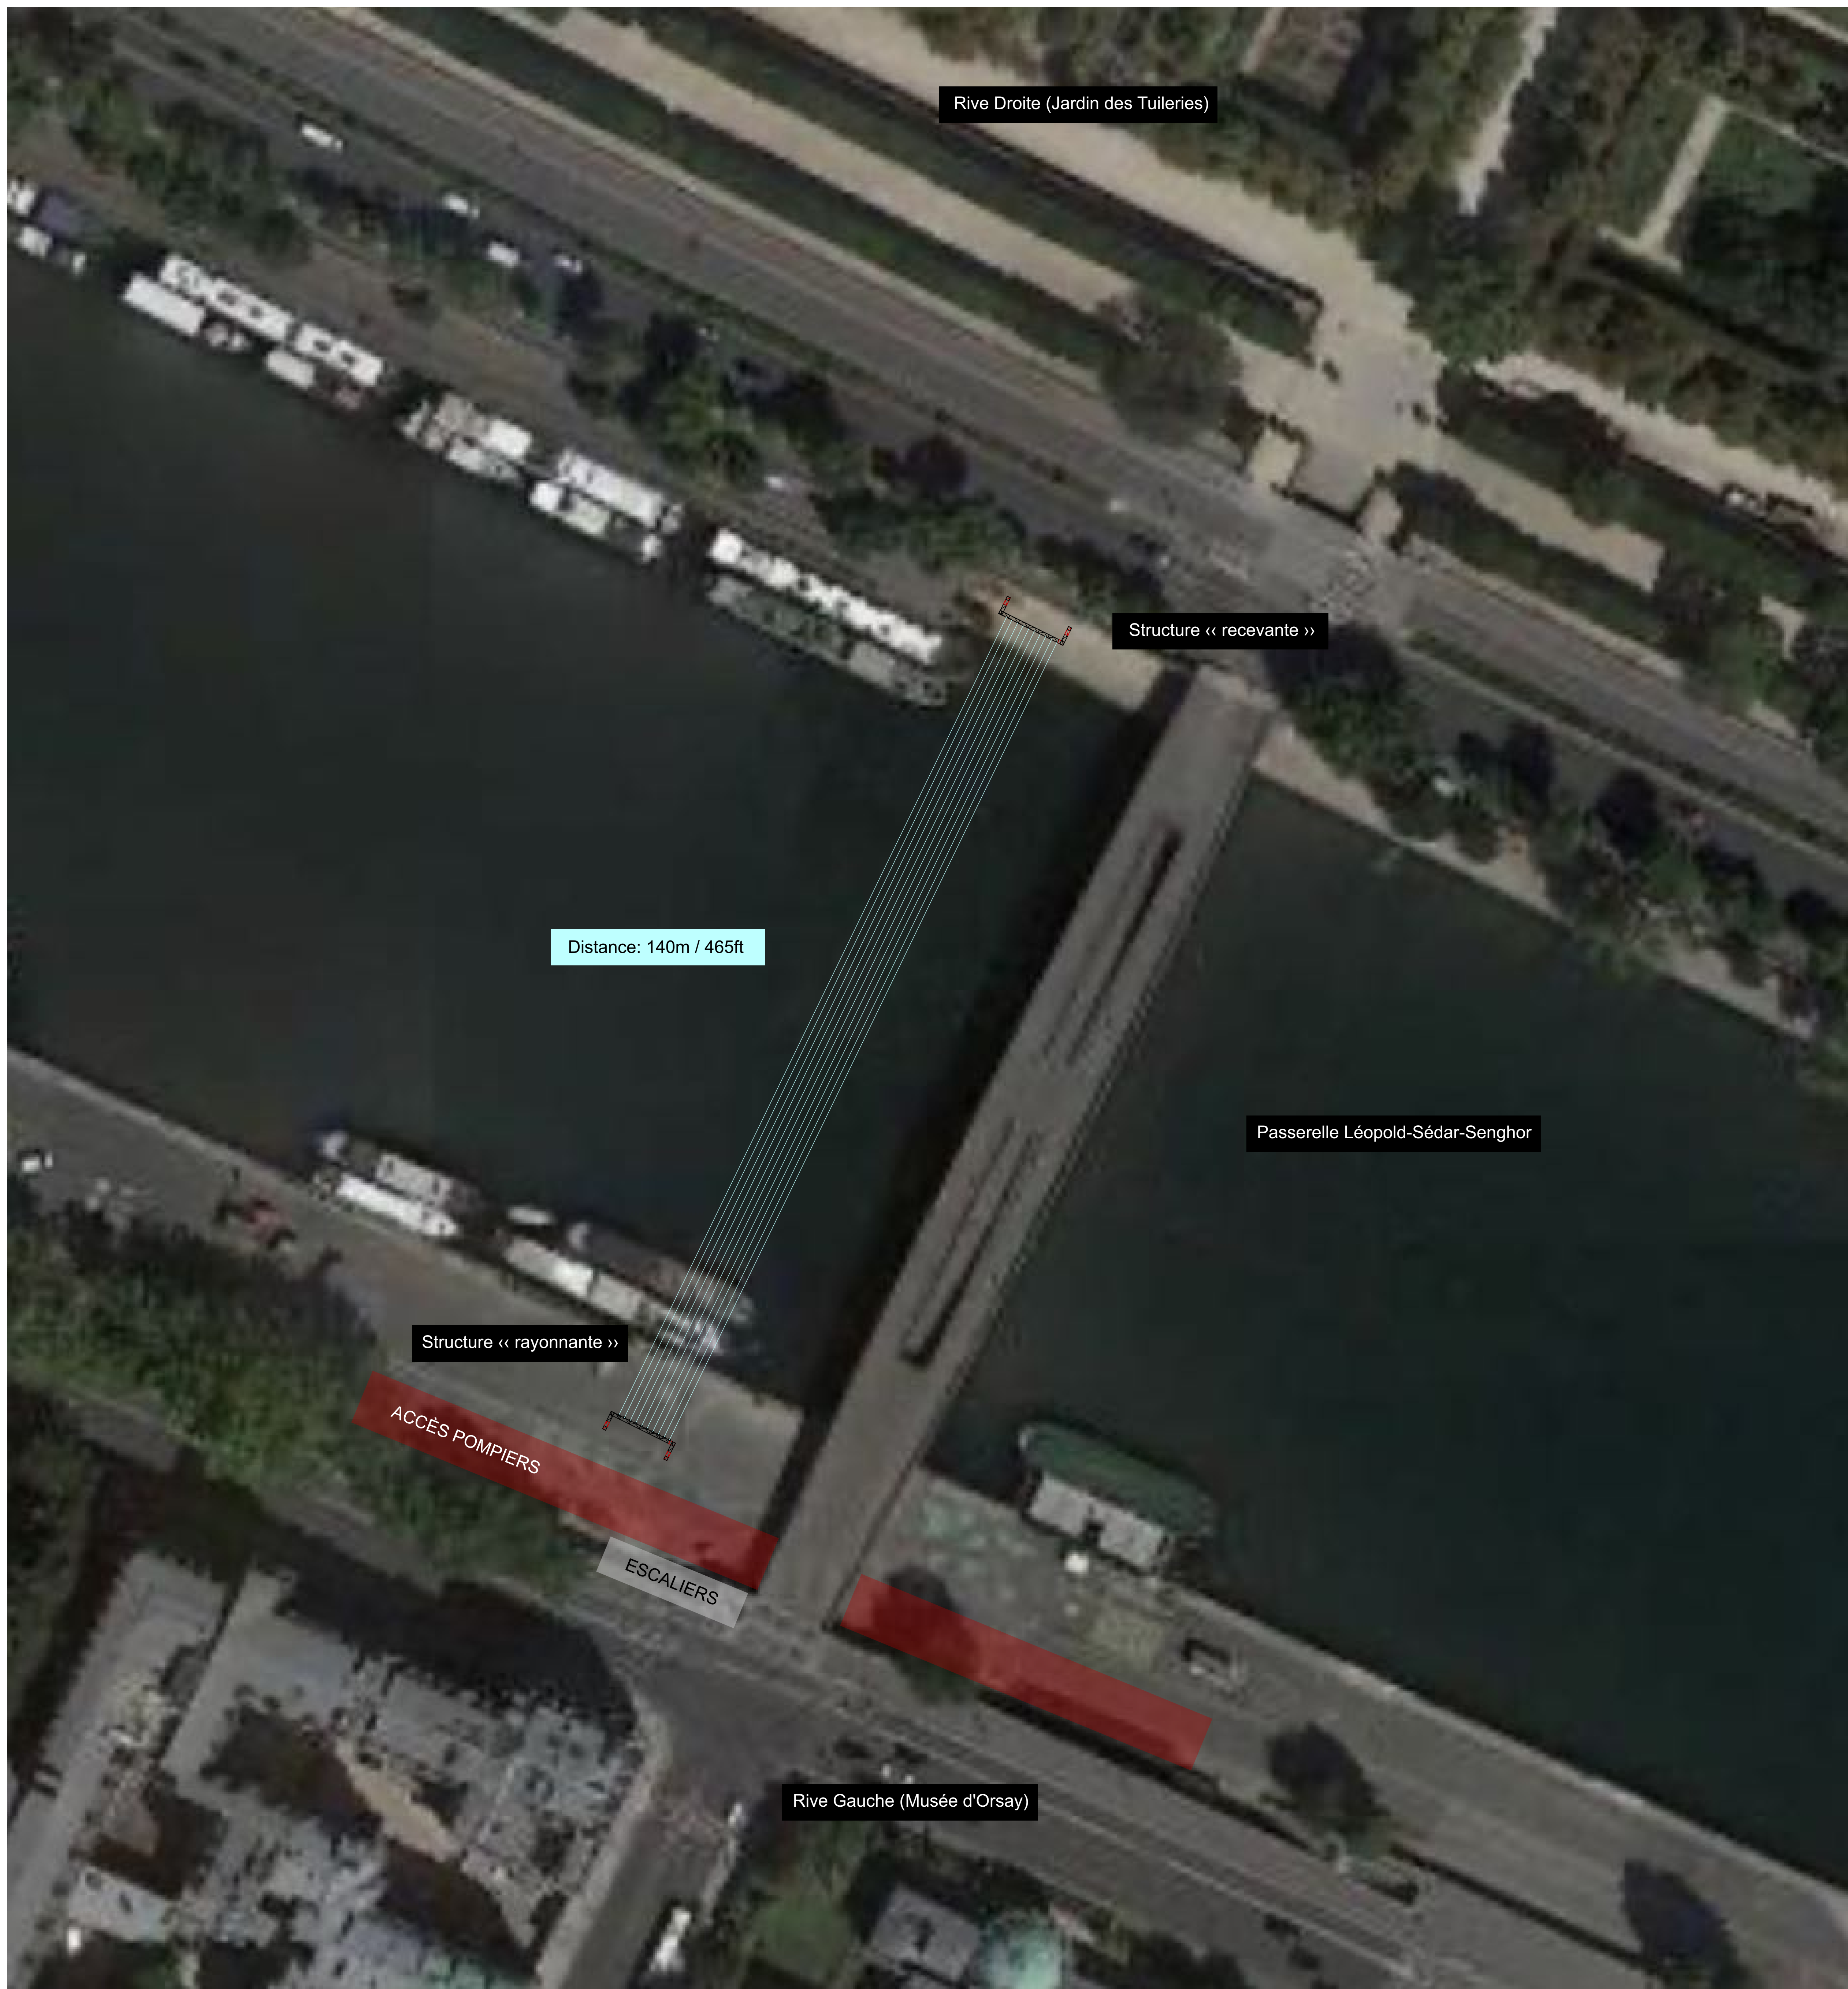

INSTRUMENT KEY

 Ayrton Cobra

Light:Bridge

by Christien Methot
July 2023

La Seine, Paris, France
Passerelle Léopold-Sédar-Senghor

**Impact Événement
109.Paris**
Ayrton Digital Lighting

THIS DRAWING REPRESENTS VISUAL CONCEPTS AND CONSTRUCTION SUGGESTIONS ONLY. IT DOES NOT REPLACE THE KNOWLEDGE AND ADVICE OF A LICENSED STRUCTURAL ENGINEER. THE DESIGNER IS UNQUALIFIED TO DETERMINE THE STRUCTURAL APPROPRIATENESS OF THIS DESIGN AND WILL NOT ASSUME RESPONSIBILITY FOR IMPROPER ENGINEERING OR USE.

LIGHT:BRIDGE

by Christien Methot

www.feelthelightbridge.com

Plan View

Site Map

DRAWN BY TS
DATE 7/19/23
VERSION 7
SCALE As Noted

PAPER SIZE
PLATE NO. 1/1
TOTAL PLATE(S) 1/1

REFERENCE SCALE: