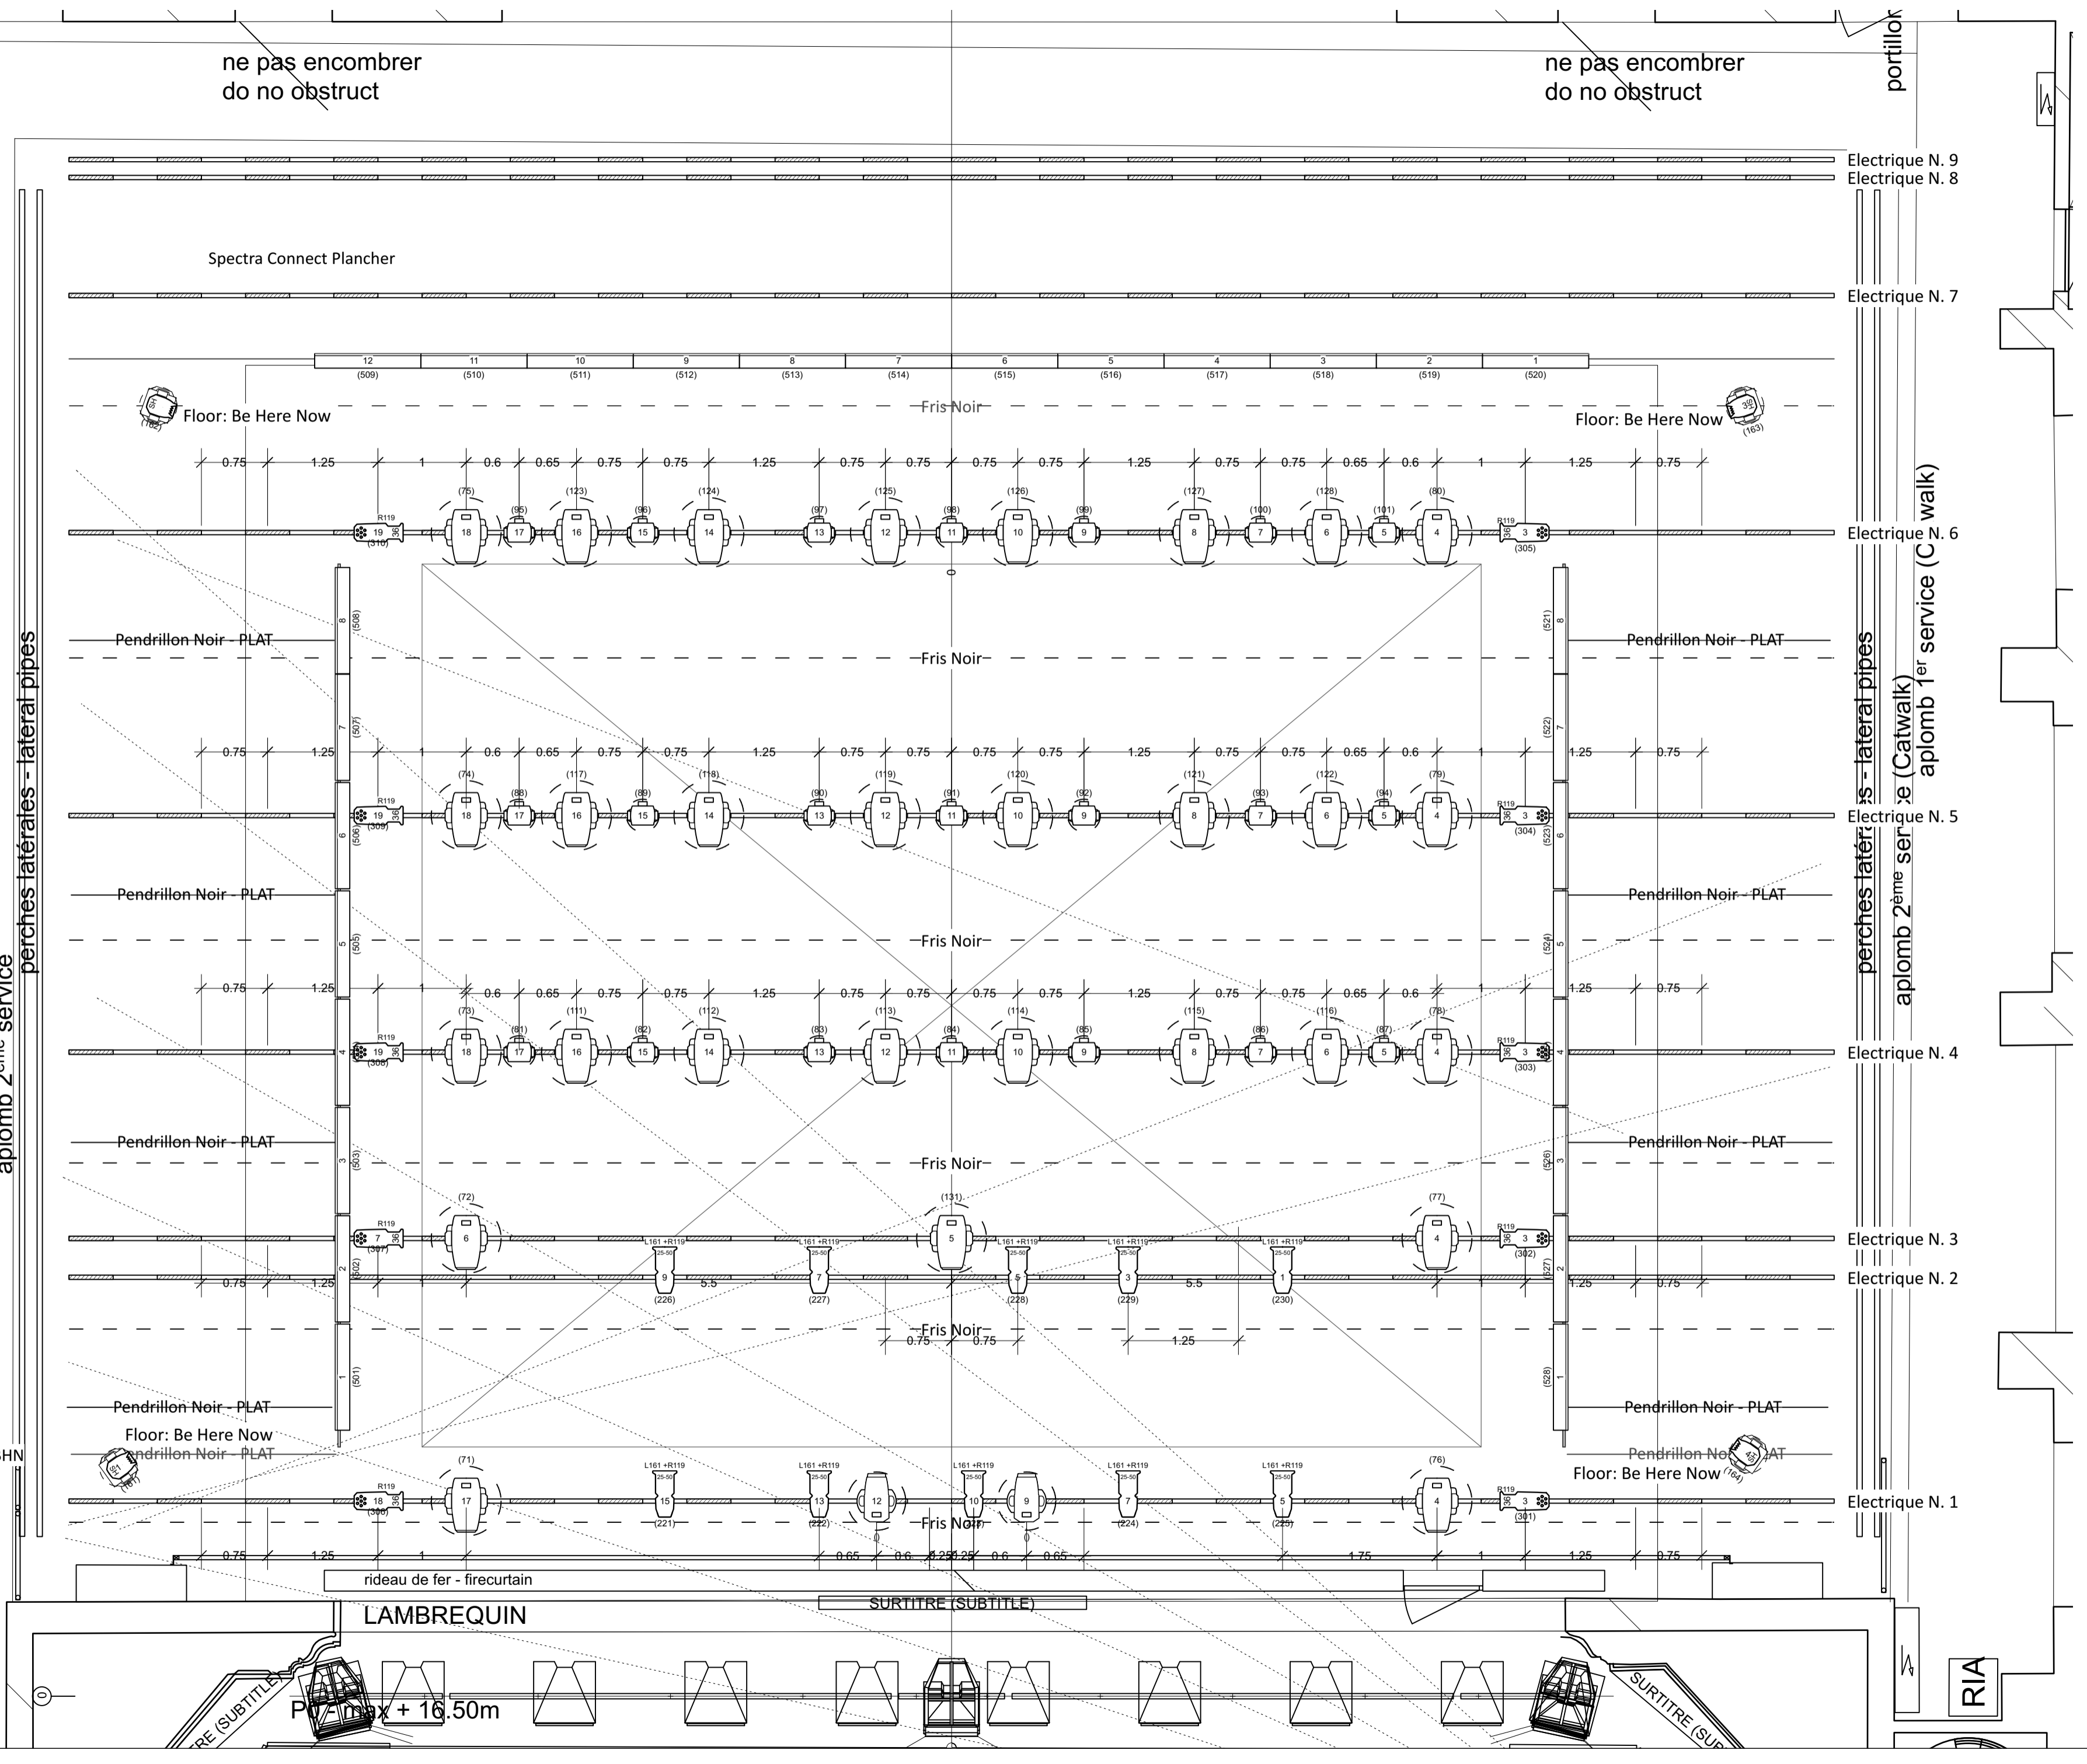

- ⑨ Elec. N.9
- ⑧ Elec. N.8
- ⑦ Elec. N.7
- ⑥ PVC Gris
- ⑤ Pendr. Noir
- ④ Fris Noir
- ③ PVC Blanc
- ② Rideau Noir
- ① TULLE Noir
- ④ Elec. N.6
- ③ Pendr. Noir
- ② Fris Noir
- ① Elec. N.5
- ② Pendr. Noir
- ① Fris Noir
- ② Elec. N.4
- ① Pendr. Noir
- ① Fris Noir
- ① Elec. N.3
- ① Elec. N.2
- ① Fris Noir
- ② Pendr. Noir (Womens)
- ① Pendr. Noir BHN
- ③ Elec. N.1
- ② P01-Garouste

- High End Systems SolaFrame 3000
- Elation Rayzor 760
- Robe Robin Esprit
- ETC S4-26° LED+Lustr+
- ETC S4-36° LED+Lustr+
- ETC S4 Zoom 25°-50°
- LDDE NanoPix Slim FR 1440
- SpectraConnect T5

Designer/Contact Information:
Clifton Taylor, Designer

Drawn By:
Revision Date:

NOTES:

Project: **LADP: 2022 Paris**

Producer:

Purpose: **Overhead Lighting Plot**

Date: **10/16/22**

Scale: **1:50**

Sheet: **1 OF 7**