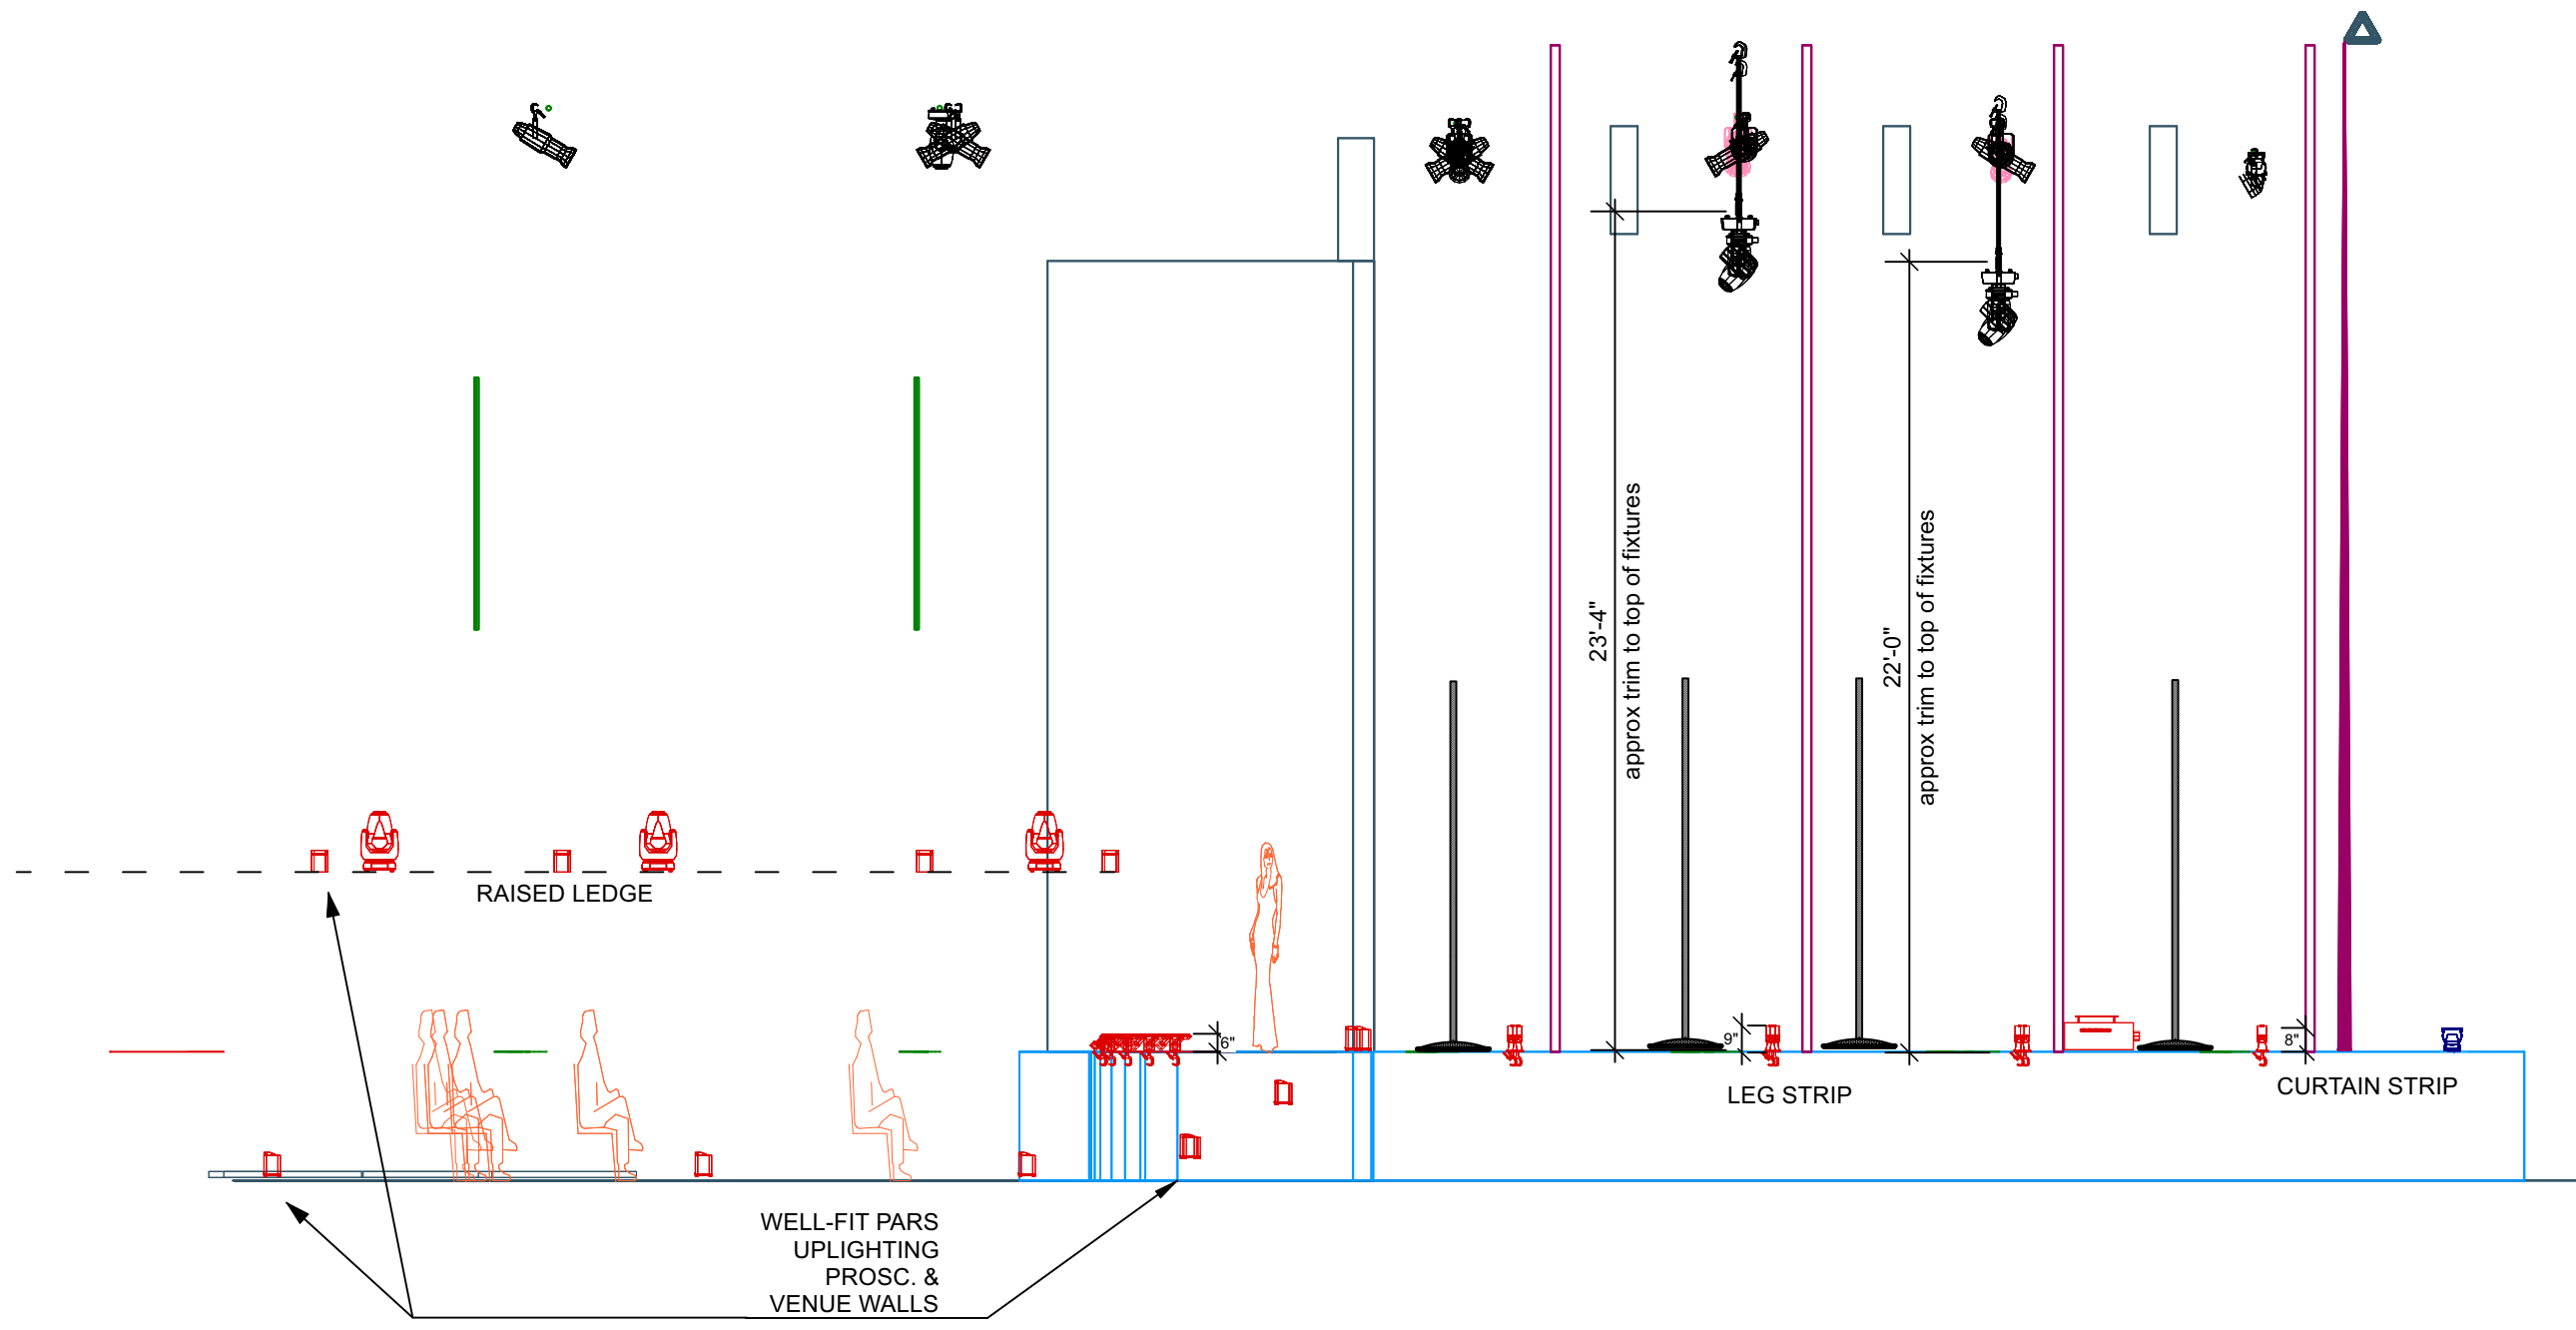

2 SECTION
Scale: 3/16" = 1'-0"

LEGEND

UNIT #	PURPOSE	COLOR	CHAN	UNIT #	PURPOSE	COLOR	CHAN
1	MF			1	NSP		
2	CHAN			2	NSP		
3	CHAN			3	NSP		
4	CHAN			4	NSP		

NOTATIONS:

Producer: Valarie Benning Thompson
Director: Leslie Small
Vendor: Blacklight Productions
P.D.: Korey Washington

Revisions		
No.	Date	Note
1	9/29/22	Fixture updates, add color, change lens requests
2	10/6/22	Update color, misc tweaks
3	10/7/22	Add footlights, notes
4	10/8/22	Add channels

MO'NIQUE NETFLIX 2022
Rialto Center Atlanta

LIGHT PLOT

LIGHTING DESIGNER:
JEFF RAVITZ

PROJECT #: 2212 DATE: 9-24-22 SCALE: AS NOTED

3_VIEWS+SECTION