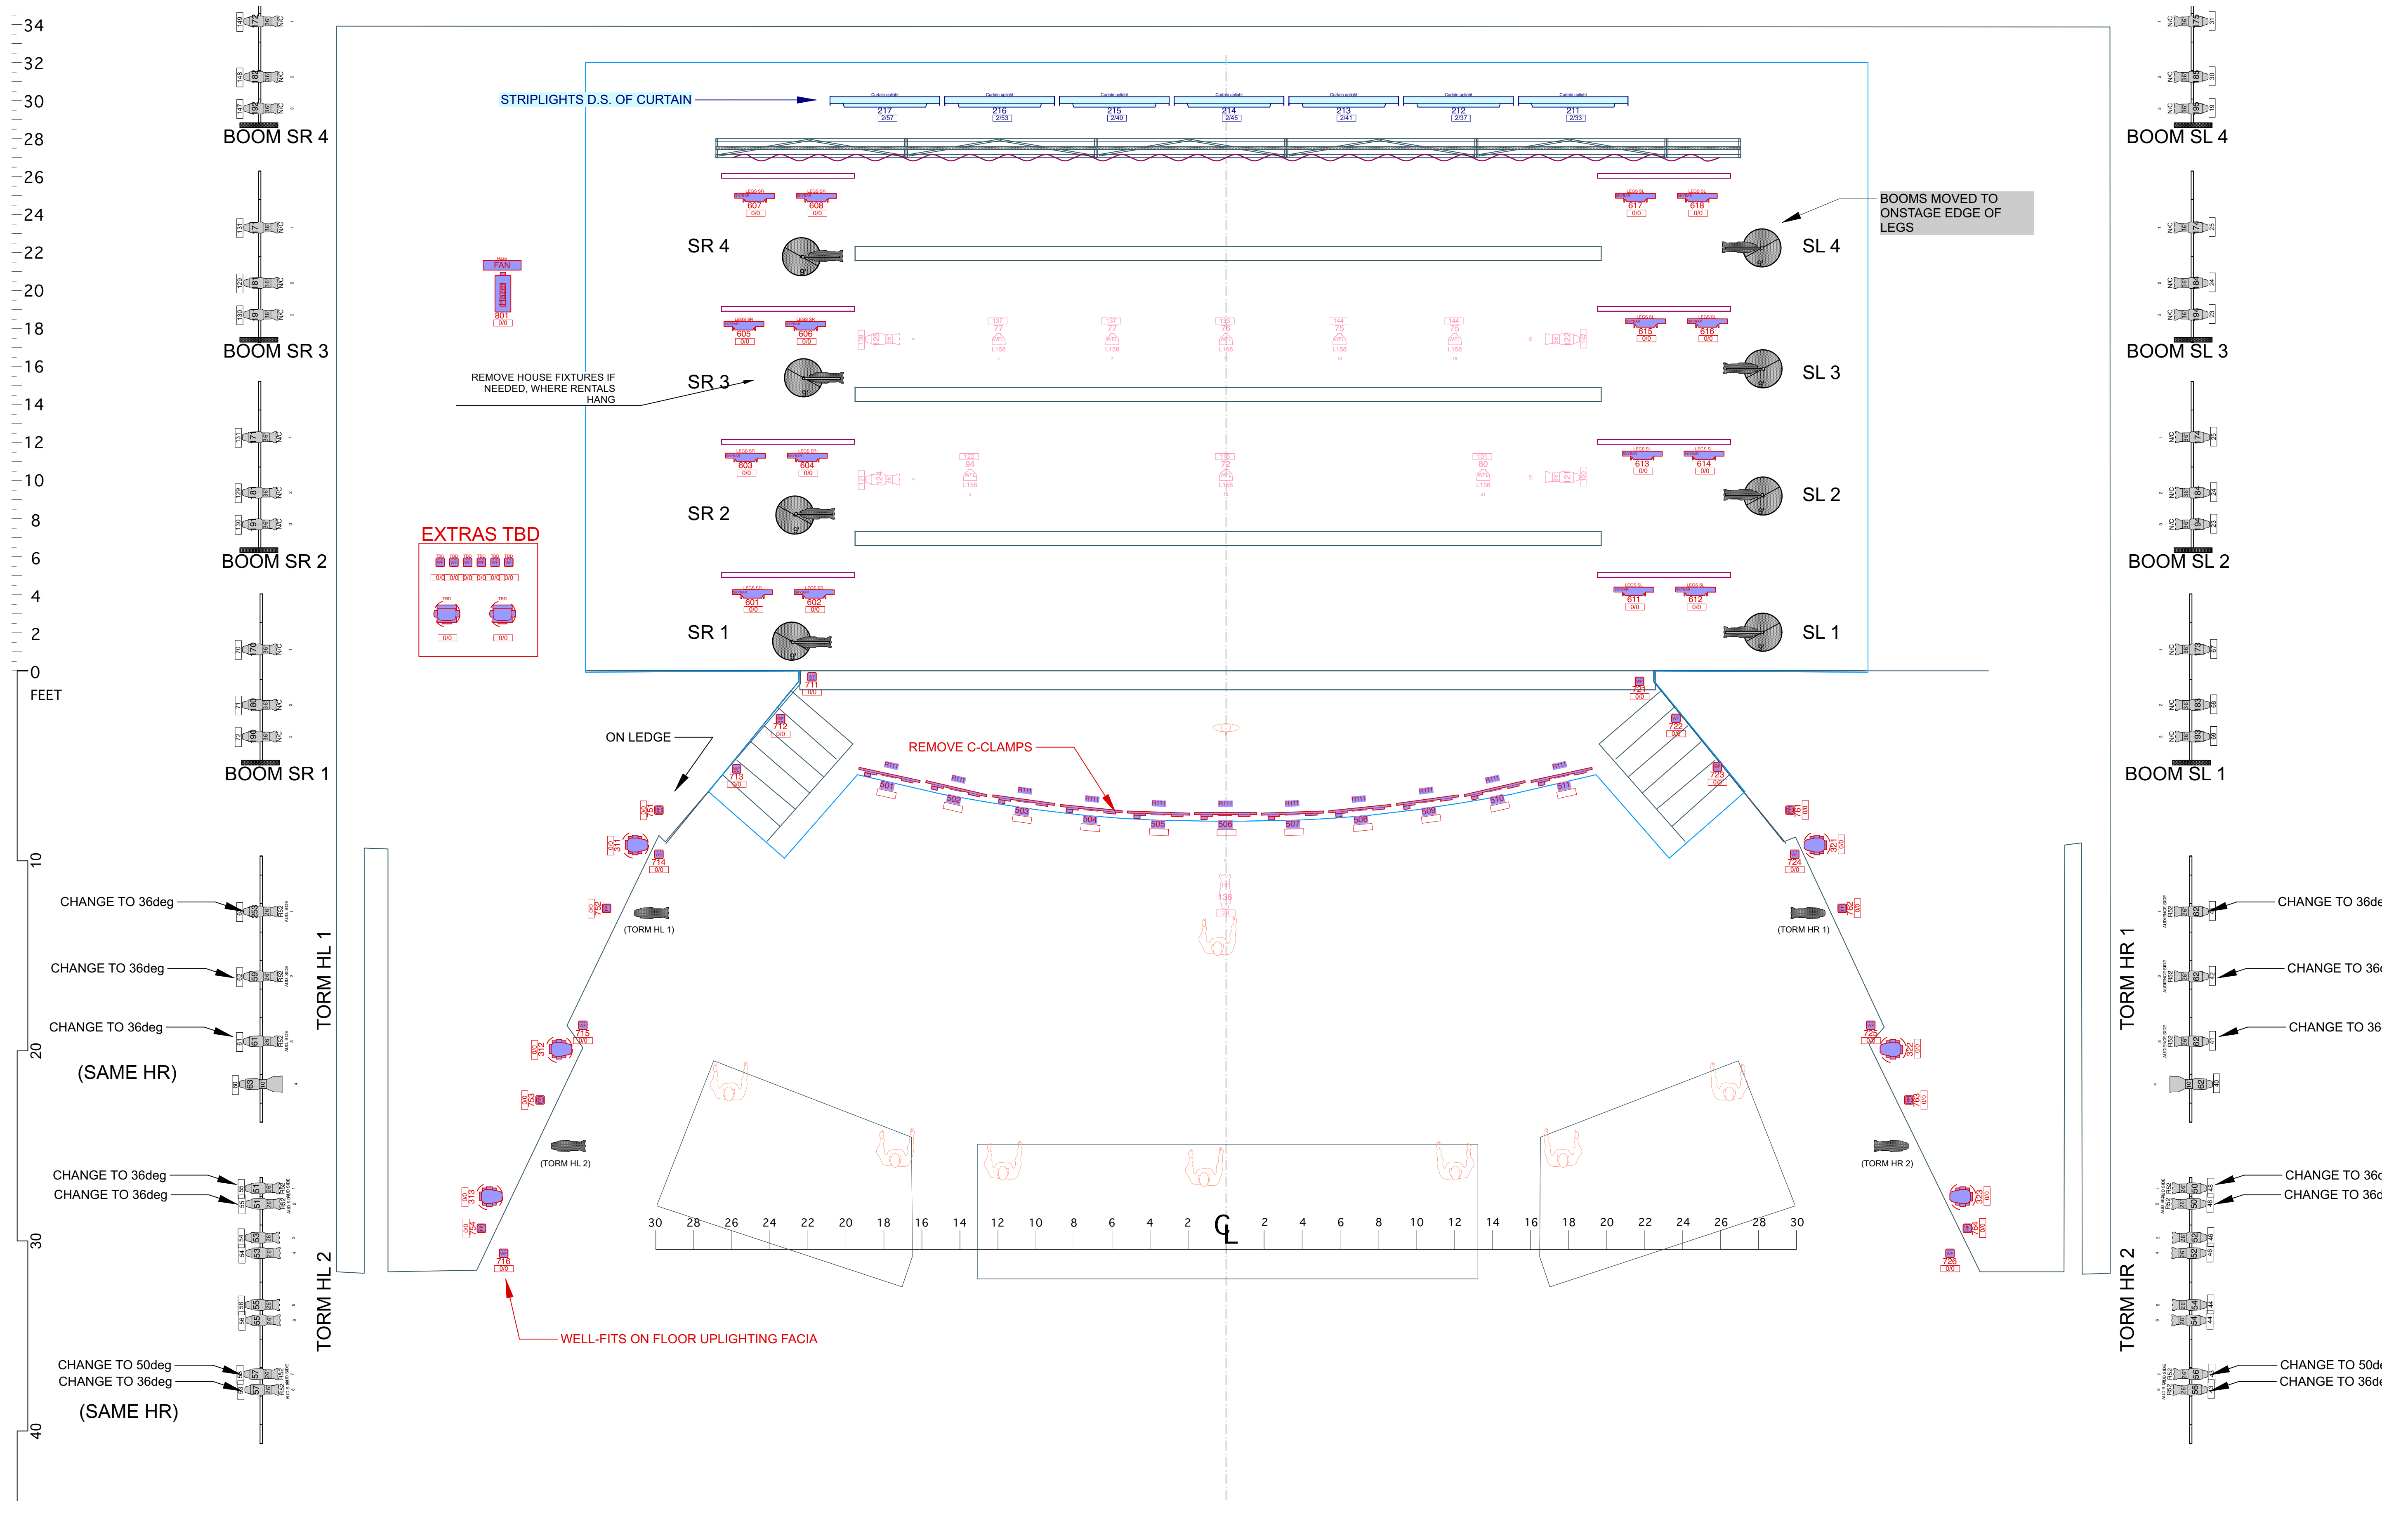

SYMBOL KEY

VENUE EQUIPMENT

	Source 4 10deg	2
	Source 4 19deg	17
	Source 4 26deg	33
	Source 4 36deg	45
	Source 4 50deg	2
	ChromaQ Colorform II 48	8
	ChromaQ Colorform II 72	7
	S4 PAR WFL	50

RENTALS

	Blizzard Lighting SkyBar EXA	16
	Chauvet Intimidator Hybrid 140SR	13
	Chauvet Rogue R3 Wash	10
	Chauvet Well Fit	18
	Chauvet Epix Strip Tour	11
	Chauvet DJ Freedom Par Hex 4	8
	Canto 1500	1
	T-Bar Hanger	12
	Control ETC Ion XE 20	1
	Ion Wing	1
	DF50 DMX Hazer w/Fan, fluid	1

LEGEND

UNIT #	UNIT #	UNIT #
PURPOSE	PURPOSE	PURPOSE
COLOR	COLOR	COLOR
MFL	CHAN	CHAN
	DIMMER	DIMMER

NOTATIONS:

Producer: Valerie Benning Thompson
Director: Leslie Small
Vendor: Blacklight Productions
P.D.: Korey Washington

Revisions

No.	Date	Note
1	9/29/22	Fixture updates, add color, change lens requests
2	10/6/22	Update color, misc tweaks
3	10/7/22	Add footlights, notes
4	10/8/22	Add channels

MO'NIQUE NETFLIX 2022
Rialto Center Atlanta

LIGHT PLOT

LIGHTING DESIGNER:

JEFF RAVITZ

PROJECT #: 2212 DATE: 9-24-22 SCALE: AS NOTED

2_FLOOR

2 FLOOR PLOT
Scale: 1:50