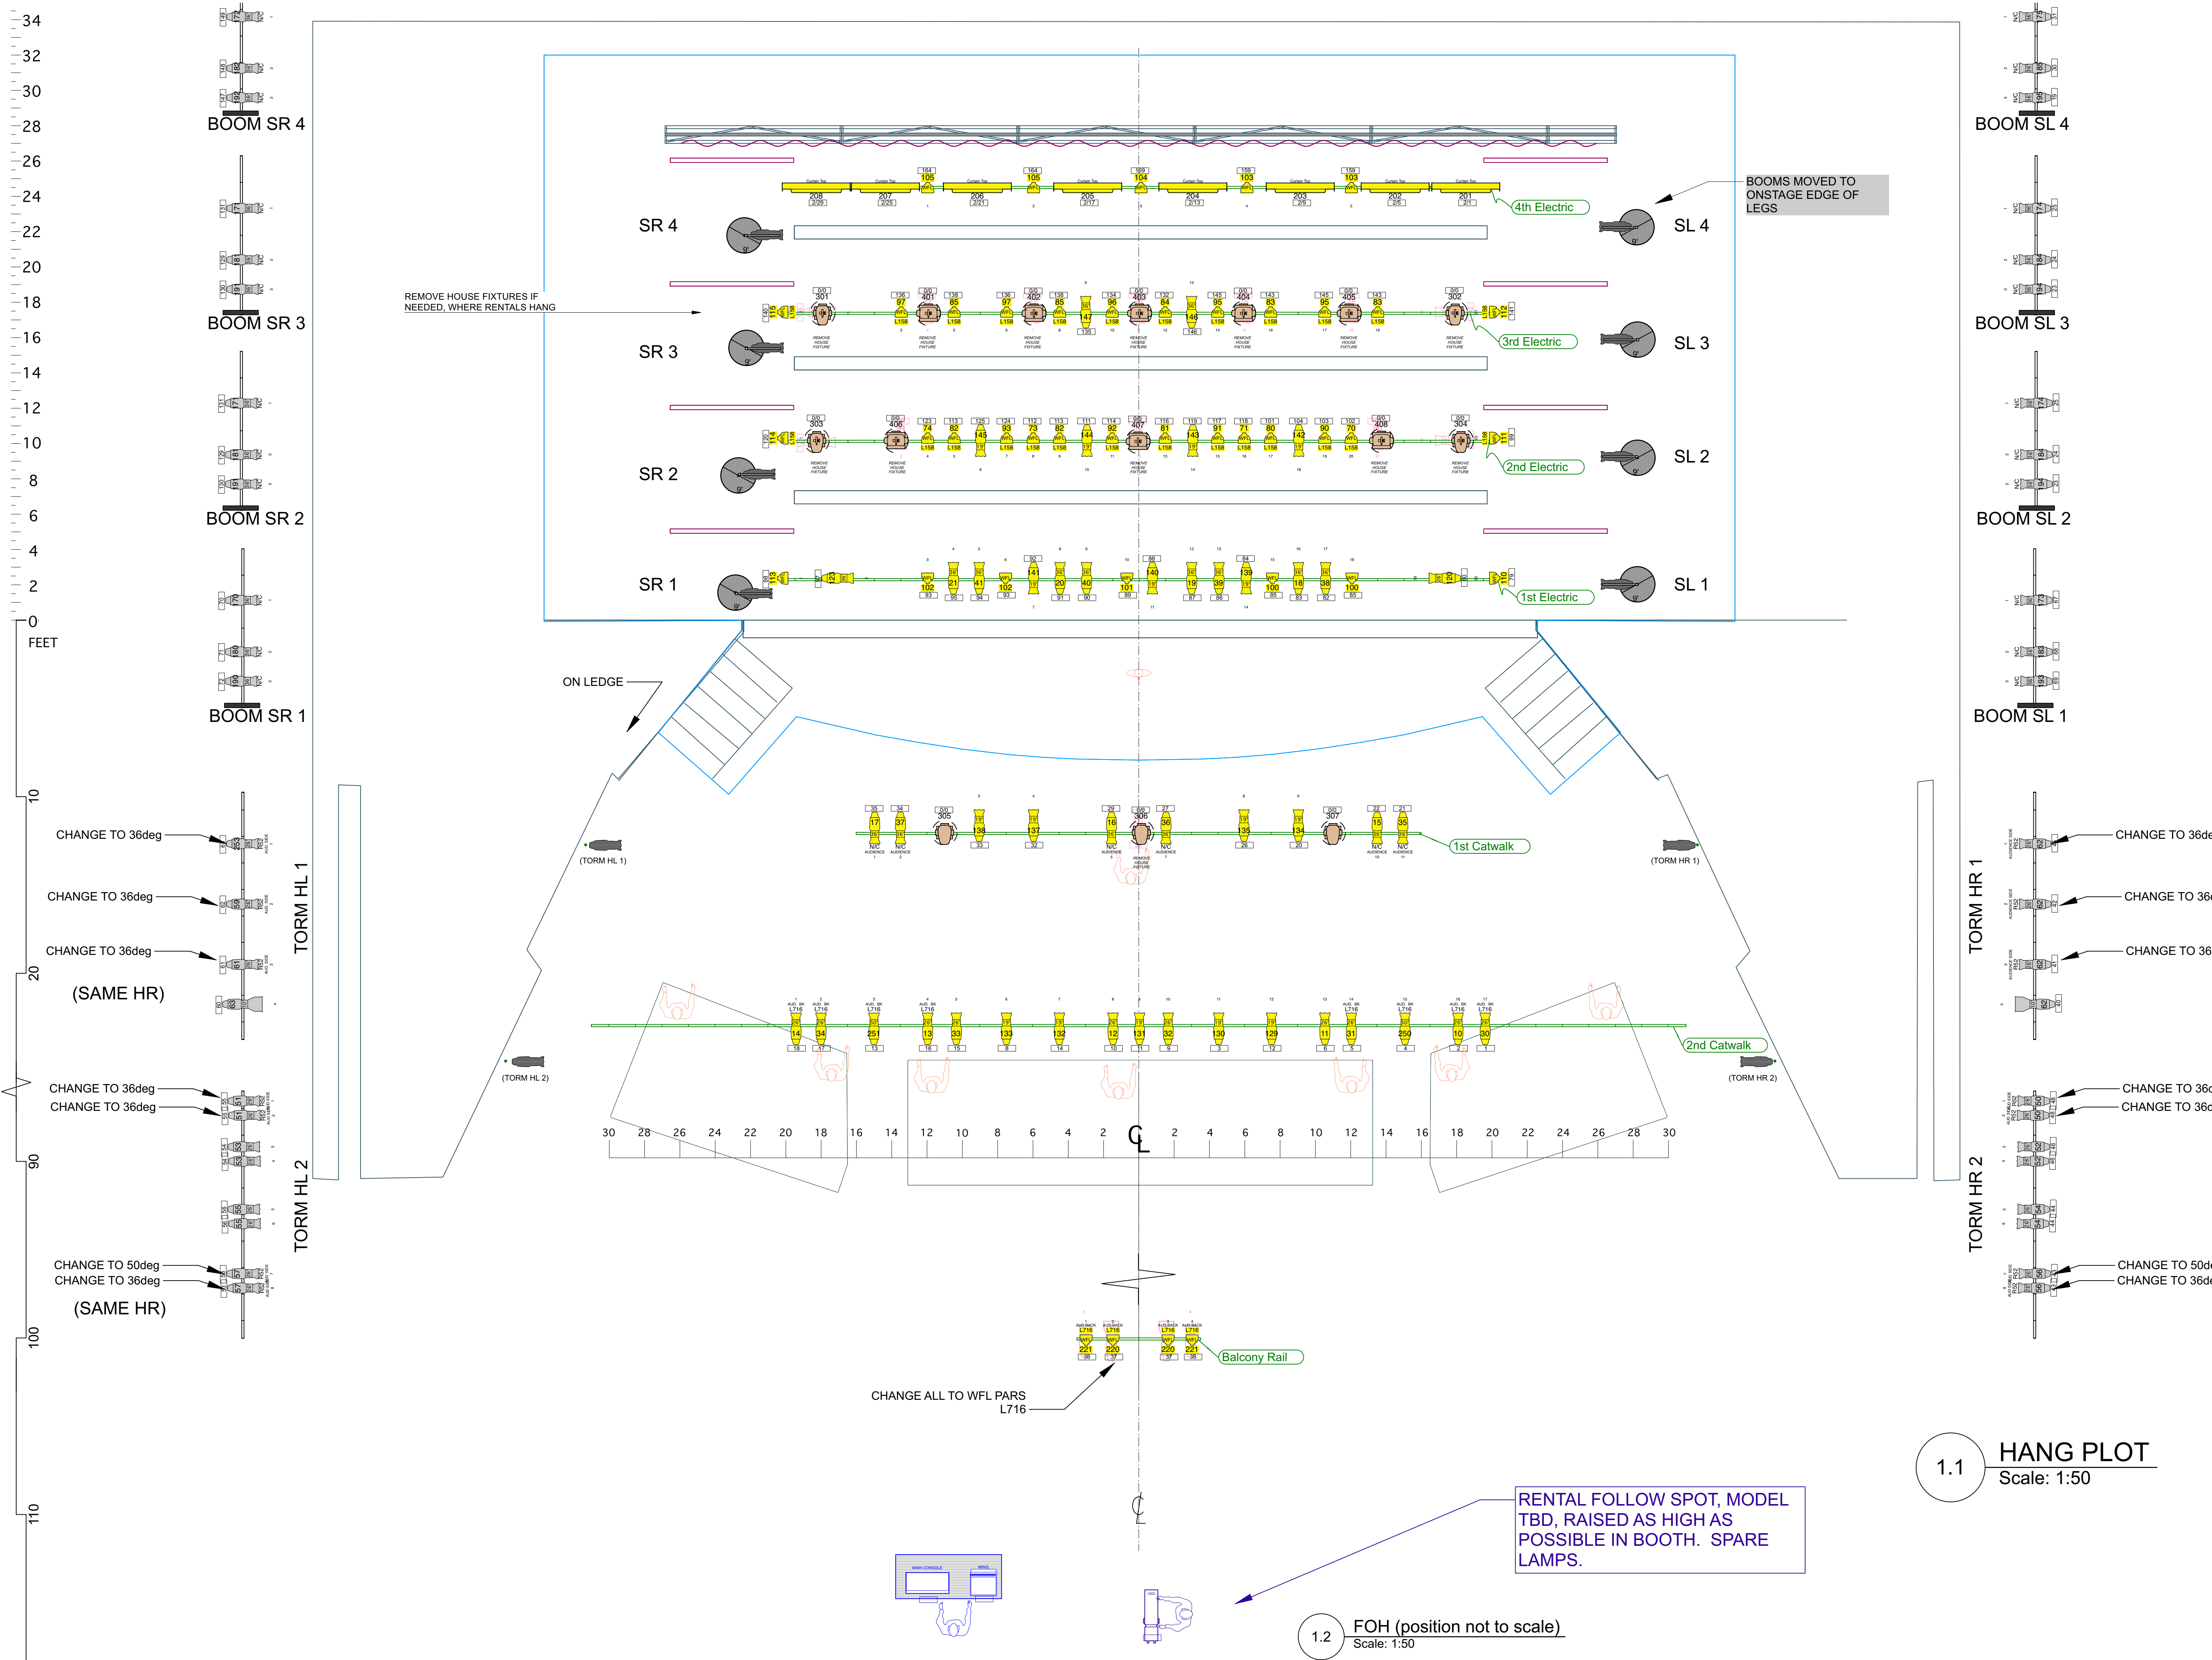

SYMBOL KEY

VENUE EQUIPMENT

	Source 4 10deg	2
	Source 4 19deg	17
	Source 4 26deg	33
	Source 4 36deg	45
	Source 4 50deg	2
	ChromaQ Colorform II 48	8
	ChromaQ Colorform II 72	7
	S4 PAR WFL	50

RENTALS

	Blizzard Lighting SkyBar EXA	16
	Chauvet Intimidator Hybrid 140SR	13
	Chauvet Rogue R3 Wash	10
	Chauvet Well Fit	18
	Chauvet Epix Strip Tour	11
	Chauvet DJ Freedom Par Hex 4	8
	Canto 1500	1
	T-Bar Hanger	12
	Control ETC Ion XE 20	1
	Ion Wing	1
	DF50 DMX Hazer w/Fan, fluid	1

LEGEND

UNIT #	UNIT #	UNIT #
COLOR	PURPOSE	COLOR
CHAN	CHAN	CHAN
MFL	CHAN	CHAN
	DIMMER	DIMMER

NOTATIONS:

Producer: Valarie Benning Thompson
Director: Leslie Small
Vendor: Blacklight Productions
P.D.: Korey Washington

Revisions

No.	Date	Note
1	9/29/22	Fixture updates, add color, change lens requests
2	10/6/22	Update color, misc tweaks
3	10/7/22	Add footlights, notes
4	10/8/22	Add channels

MO'NIQUE NETFLIX 2022

Rialto Center Atlanta

LIGHT PLOT

LIGHTING DESIGNER:

JEFF RAVITZ

PROJECT #: 2212   DATE: 9-24-22   SCALE: AS NOTED

1_HANG

1.1 HANG PLOT
Scale: 1:50

1.2 FOH (position not to scale)
Scale: 1:50