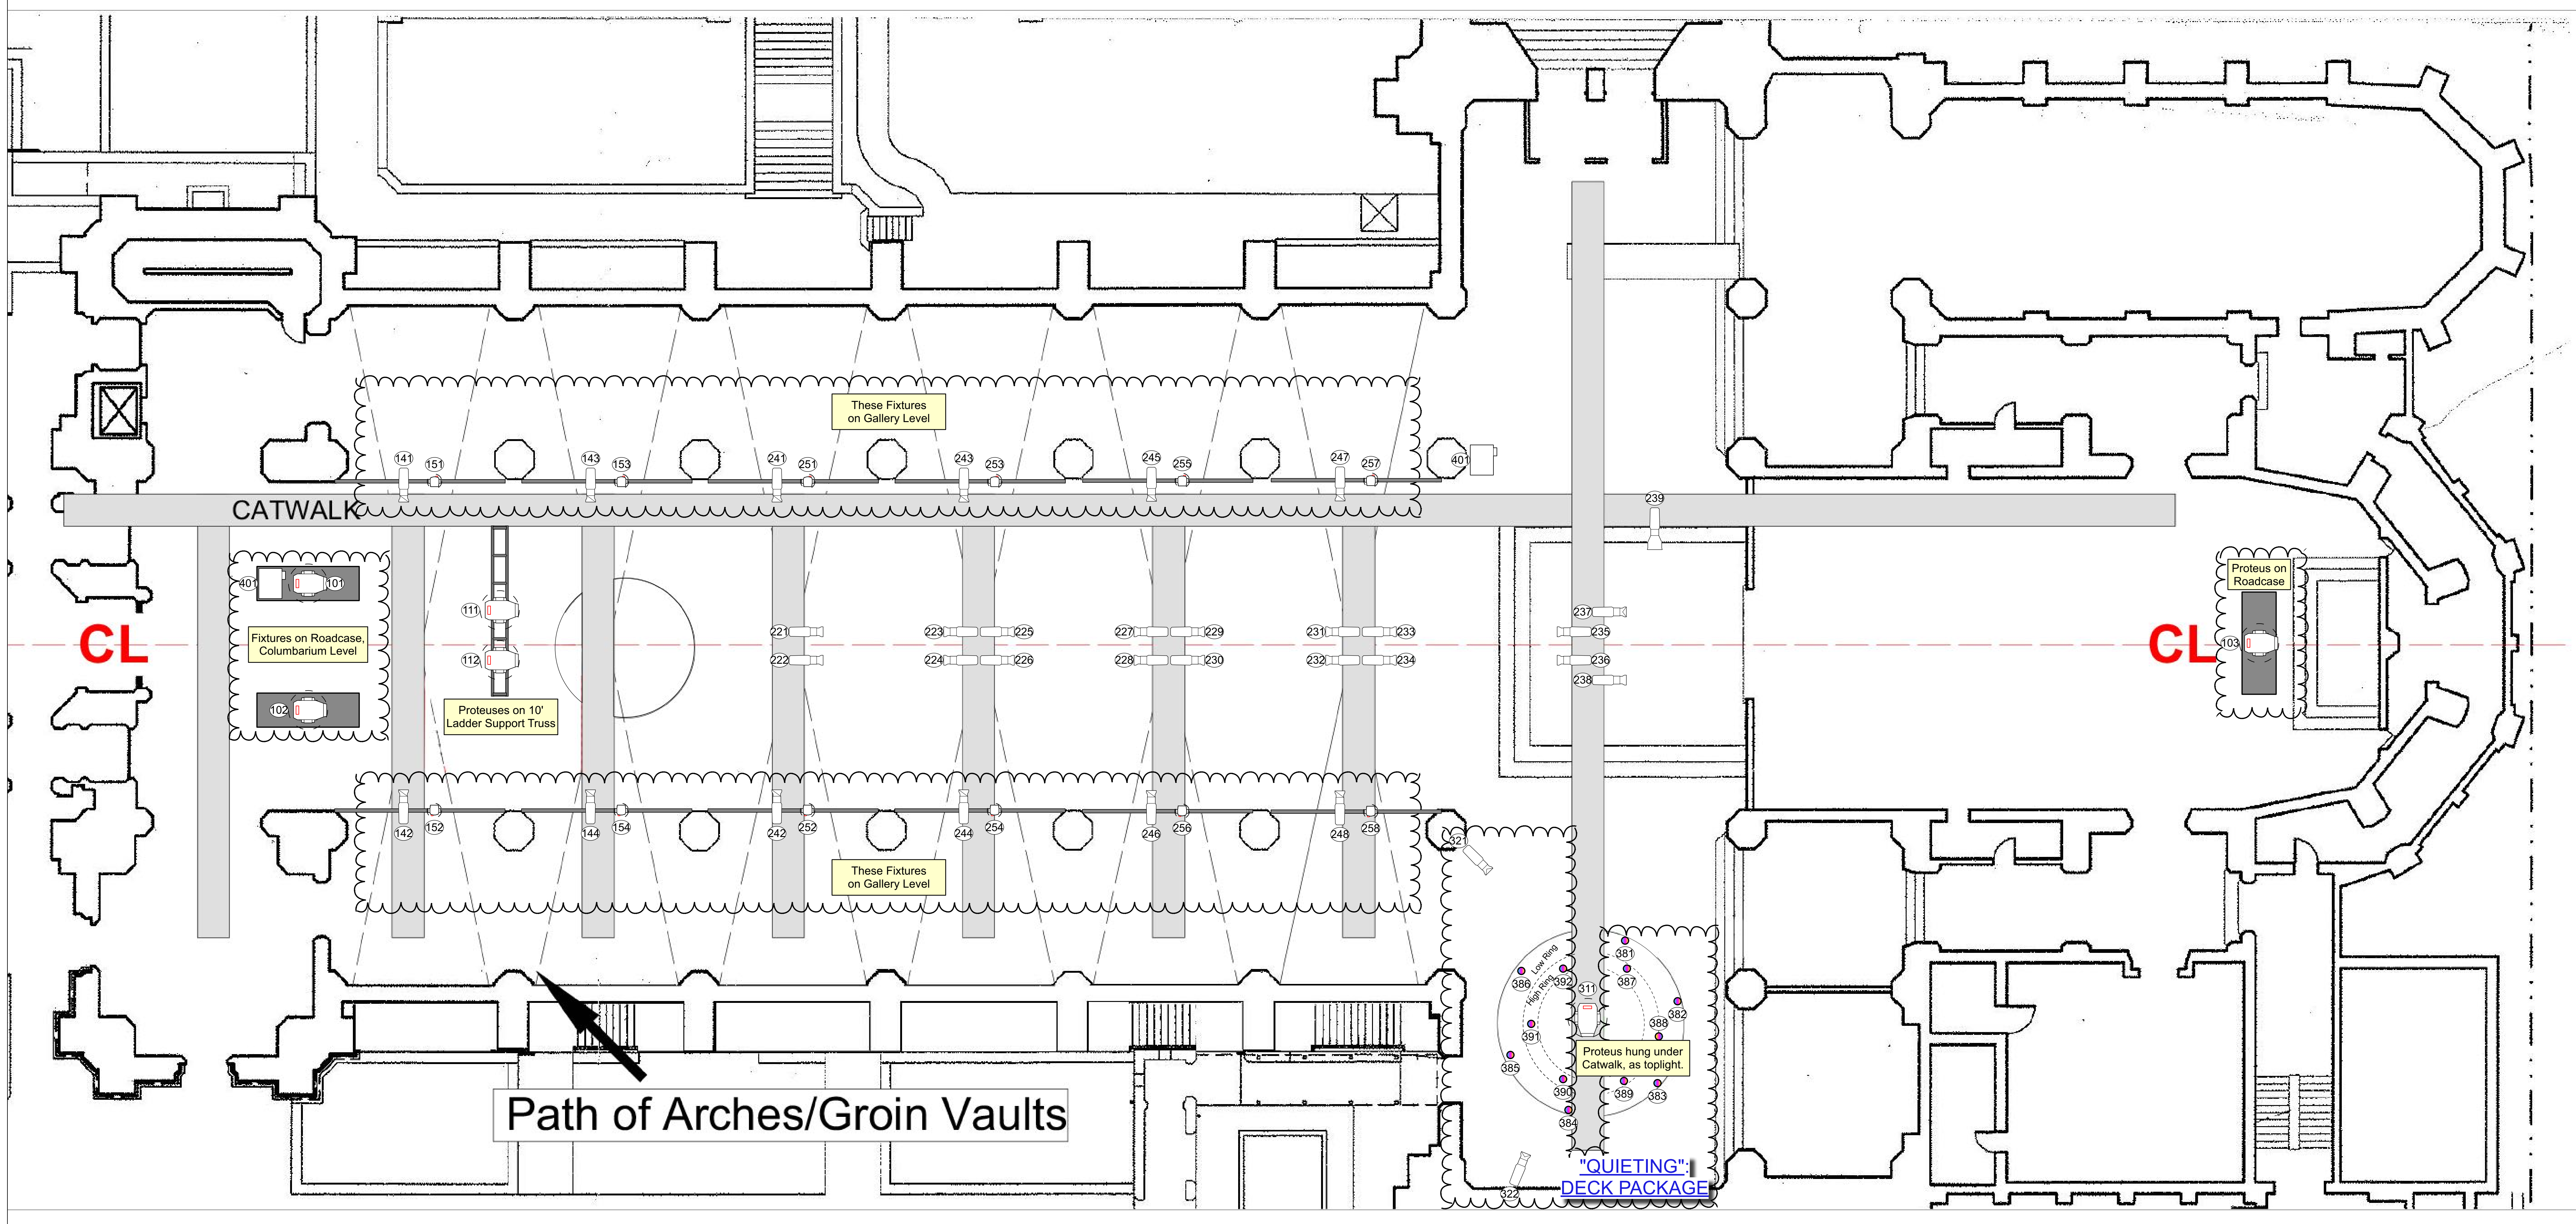

LOVE, A STATE OF GRACE

DRAWING: LIGHTING PLOT

LOCATION: GRACE CATHEDRAL
SAN FRANCISCO, CA

SHEET: 1 Of 1

DESIGN BY: Krissy Kenny

DRAWN BY: MW/KW/MJ

SCALE: NTS

REVISIONS:

1	
2	
3	
4	
5	
6	
7	
8	

CLIENT: ZACCHO DANCE THEATER
DATE: 2/1/2022
JOB #:

Static LEDs - ETC Source4 LED 100deg @ 140w 1 - ETC Source4 LEDDS 26deg @ 140w 12 - ETC Source4 LED S 35deg @ 117w 3 - ETC Source4 LED S 50deg @ 117w 17 - Astera AX1 @ 28 w 12	Moving Lights - Custom Proteus Maximus @ 1.4kw 6 - GLP Impression X4S @ 150w 12	Typical Channel
Atmosphere Hazebase Base Haze Pro @ 1.5kw 2		

Instrument Key Not To Scale